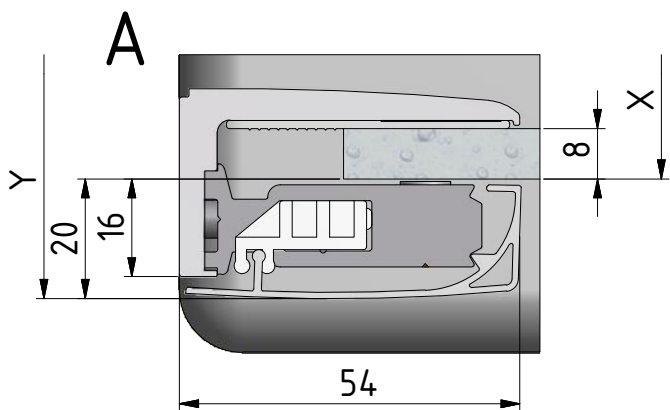

GRL1

GRP1

	X	Y
900	855-870	875-890
1000	955-970	875-990