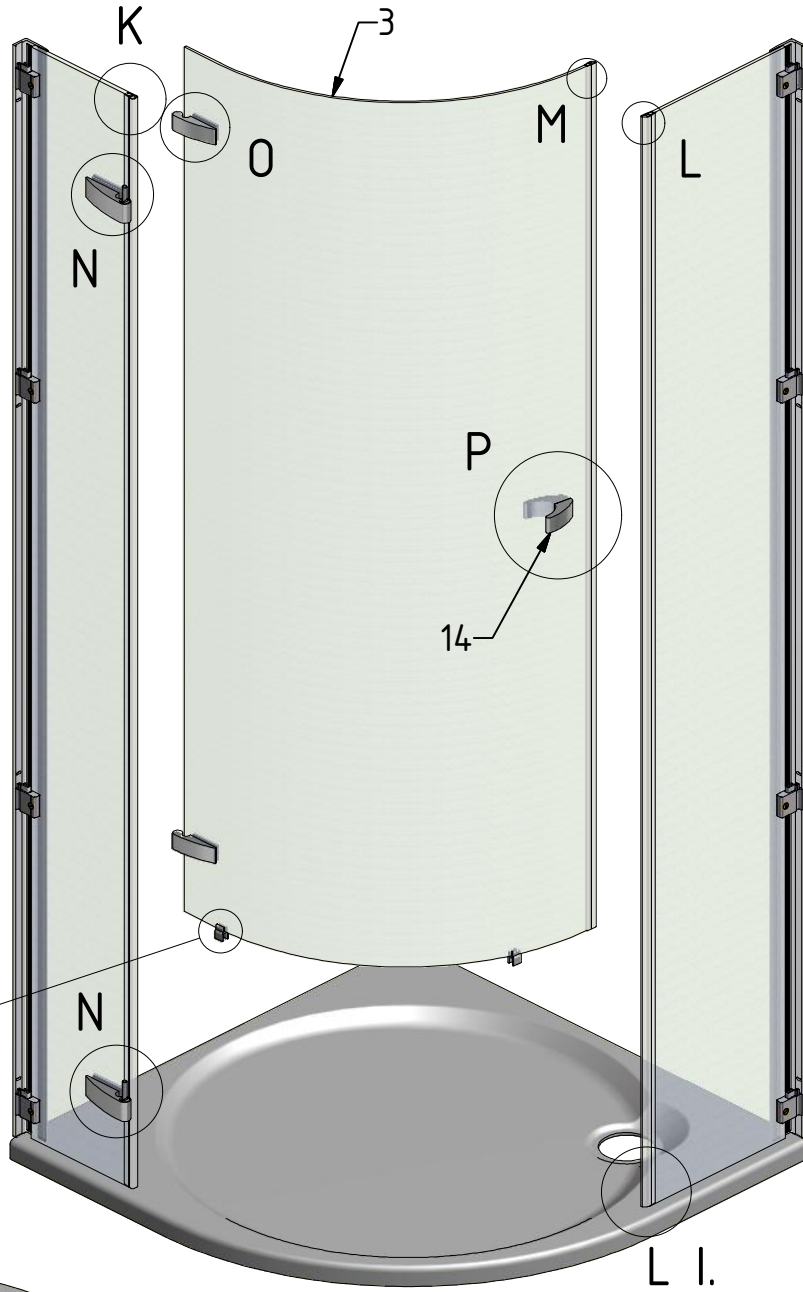

GRL1;GRP1

GRL1

GRP1

M6x18 is only for 6mm GLASS!!!

M6x20 is only for 8mm GLASS!!!

P33			ND01-0973-00
P79			ND01-2418

V52	900	clear glass	ND03-0278-00-02
V52	1000	clear glass	ND03-0279-00-02
V53	900	clear glass	ND03-0280-00-02
V53	1000	clear glass	ND03-0281-00-02
V54	900;1000	clear glass	ND02-0327-00-02