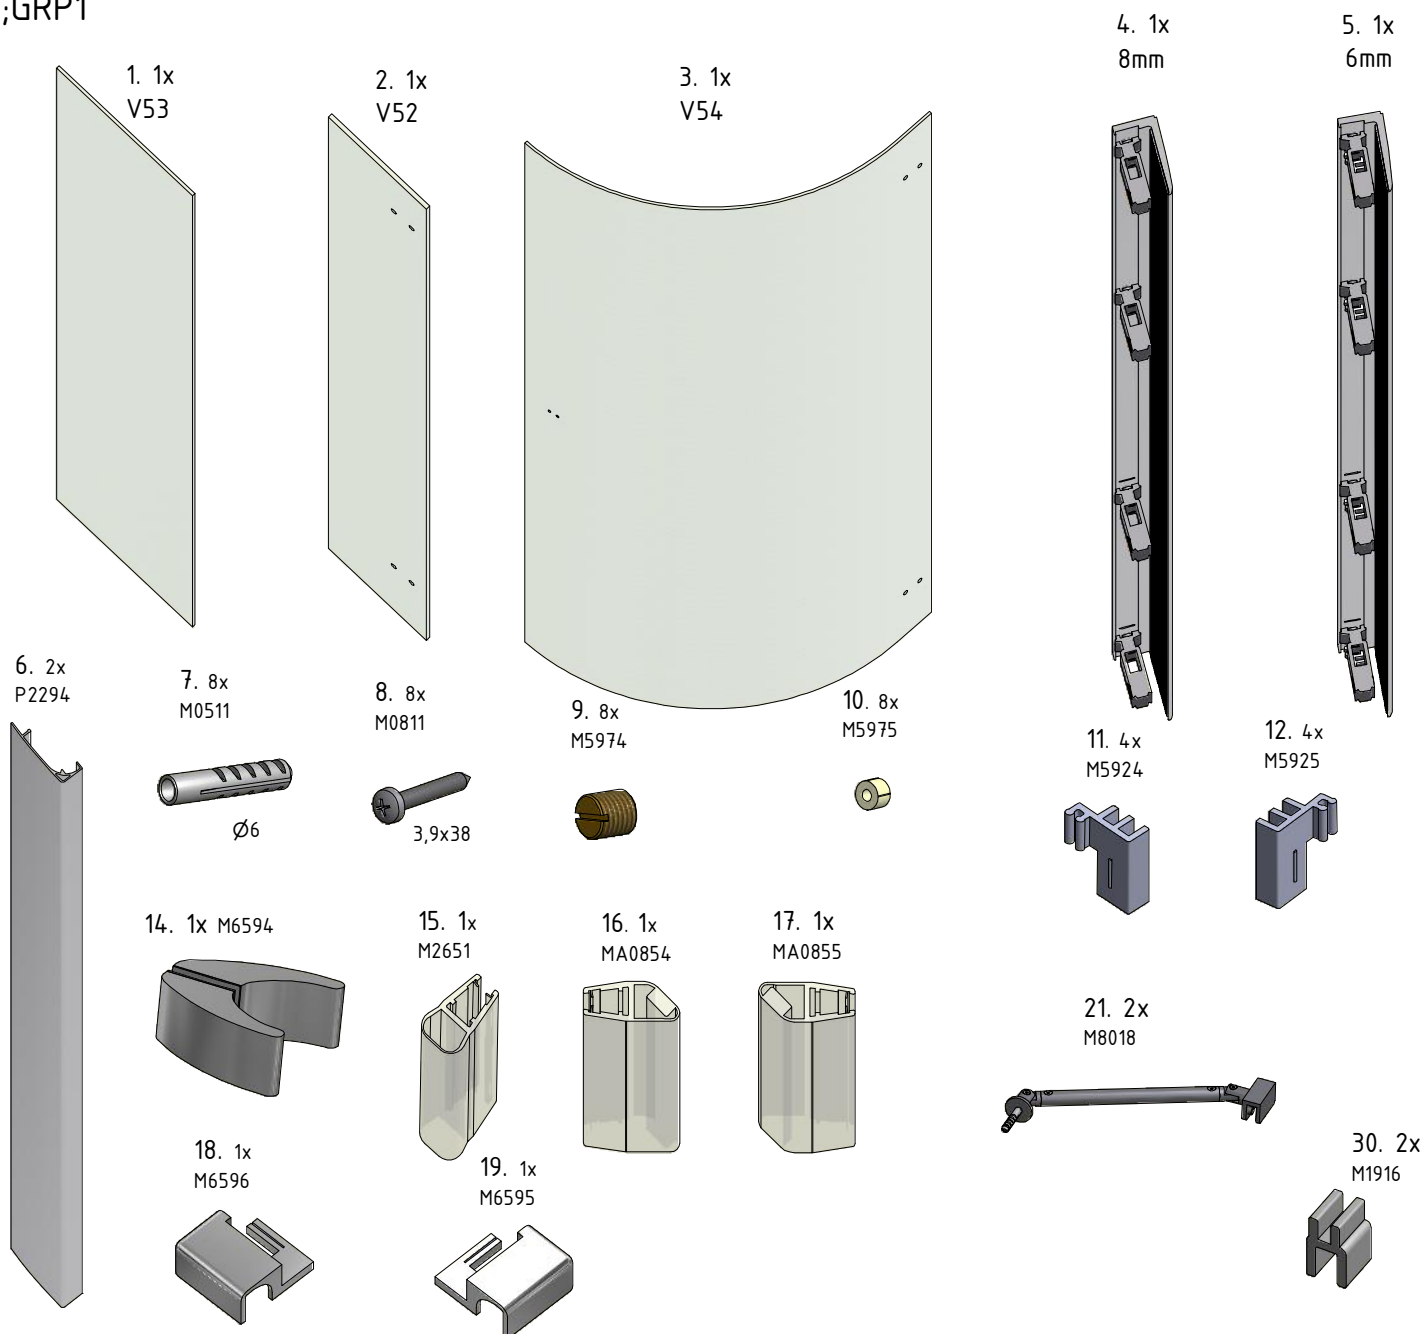

GRL1;GRP1

GRL1

GRP1

M6x18 is only for 6mm GLASS!!!

M6x20 is only for 8mm GLASS!!!

P33			ND01-0973-00
P79			ND01-2418

V52	900	clear glass	ND03-0278-00-02
V52	1000	clear glass	ND03-0279-00-02
V53	900	clear glass	ND03-0280-00-02
V53	1000	clear glass	ND03-0281-00-02
V54	900;1000	clear glass	ND02-0327-00-02