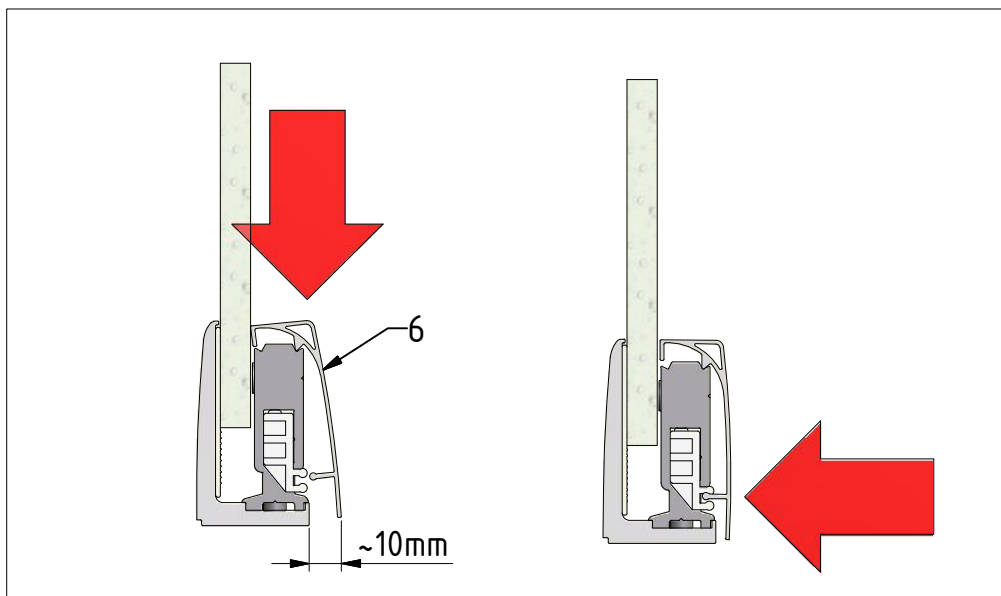

GRL1;GRP1

GRL1

GRP1

M6x18 is only for 6mm GLASS!!!

M6x20 is only for 8mm GLASS!!!

P33			ND01-0973-00
P79			ND01-2418

V52	900	clear glass	ND03-0278-00-02
V52	1000	clear glass	ND03-0279-00-02
V53	900	clear glass	ND03-0280-00-02
V53	1000	clear glass	ND03-0281-00-02
V54	900;1000	clear glass	ND02-0327-00-02