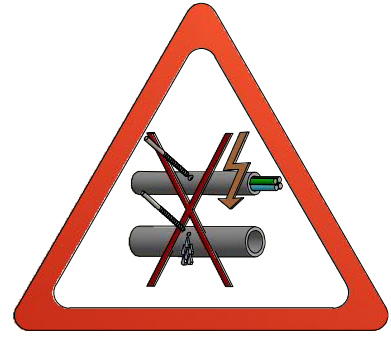

GRL1;GRP1

GRL1

GRP1

M6x18 is only for 6mm GLASS!!!

M6x20 is only for 8mm GLASS!!!

P33			ND01-0973-00
P79			ND01-2418

V52	900	clear glass	ND03-0278-00-02
V52	1000	clear glass	ND03-0279-00-02
V53	900	clear glass	ND03-0280-00-02
V53	1000	clear glass	ND03-0281-00-02
V54	900;1000	clear glass	ND02-0327-00-02