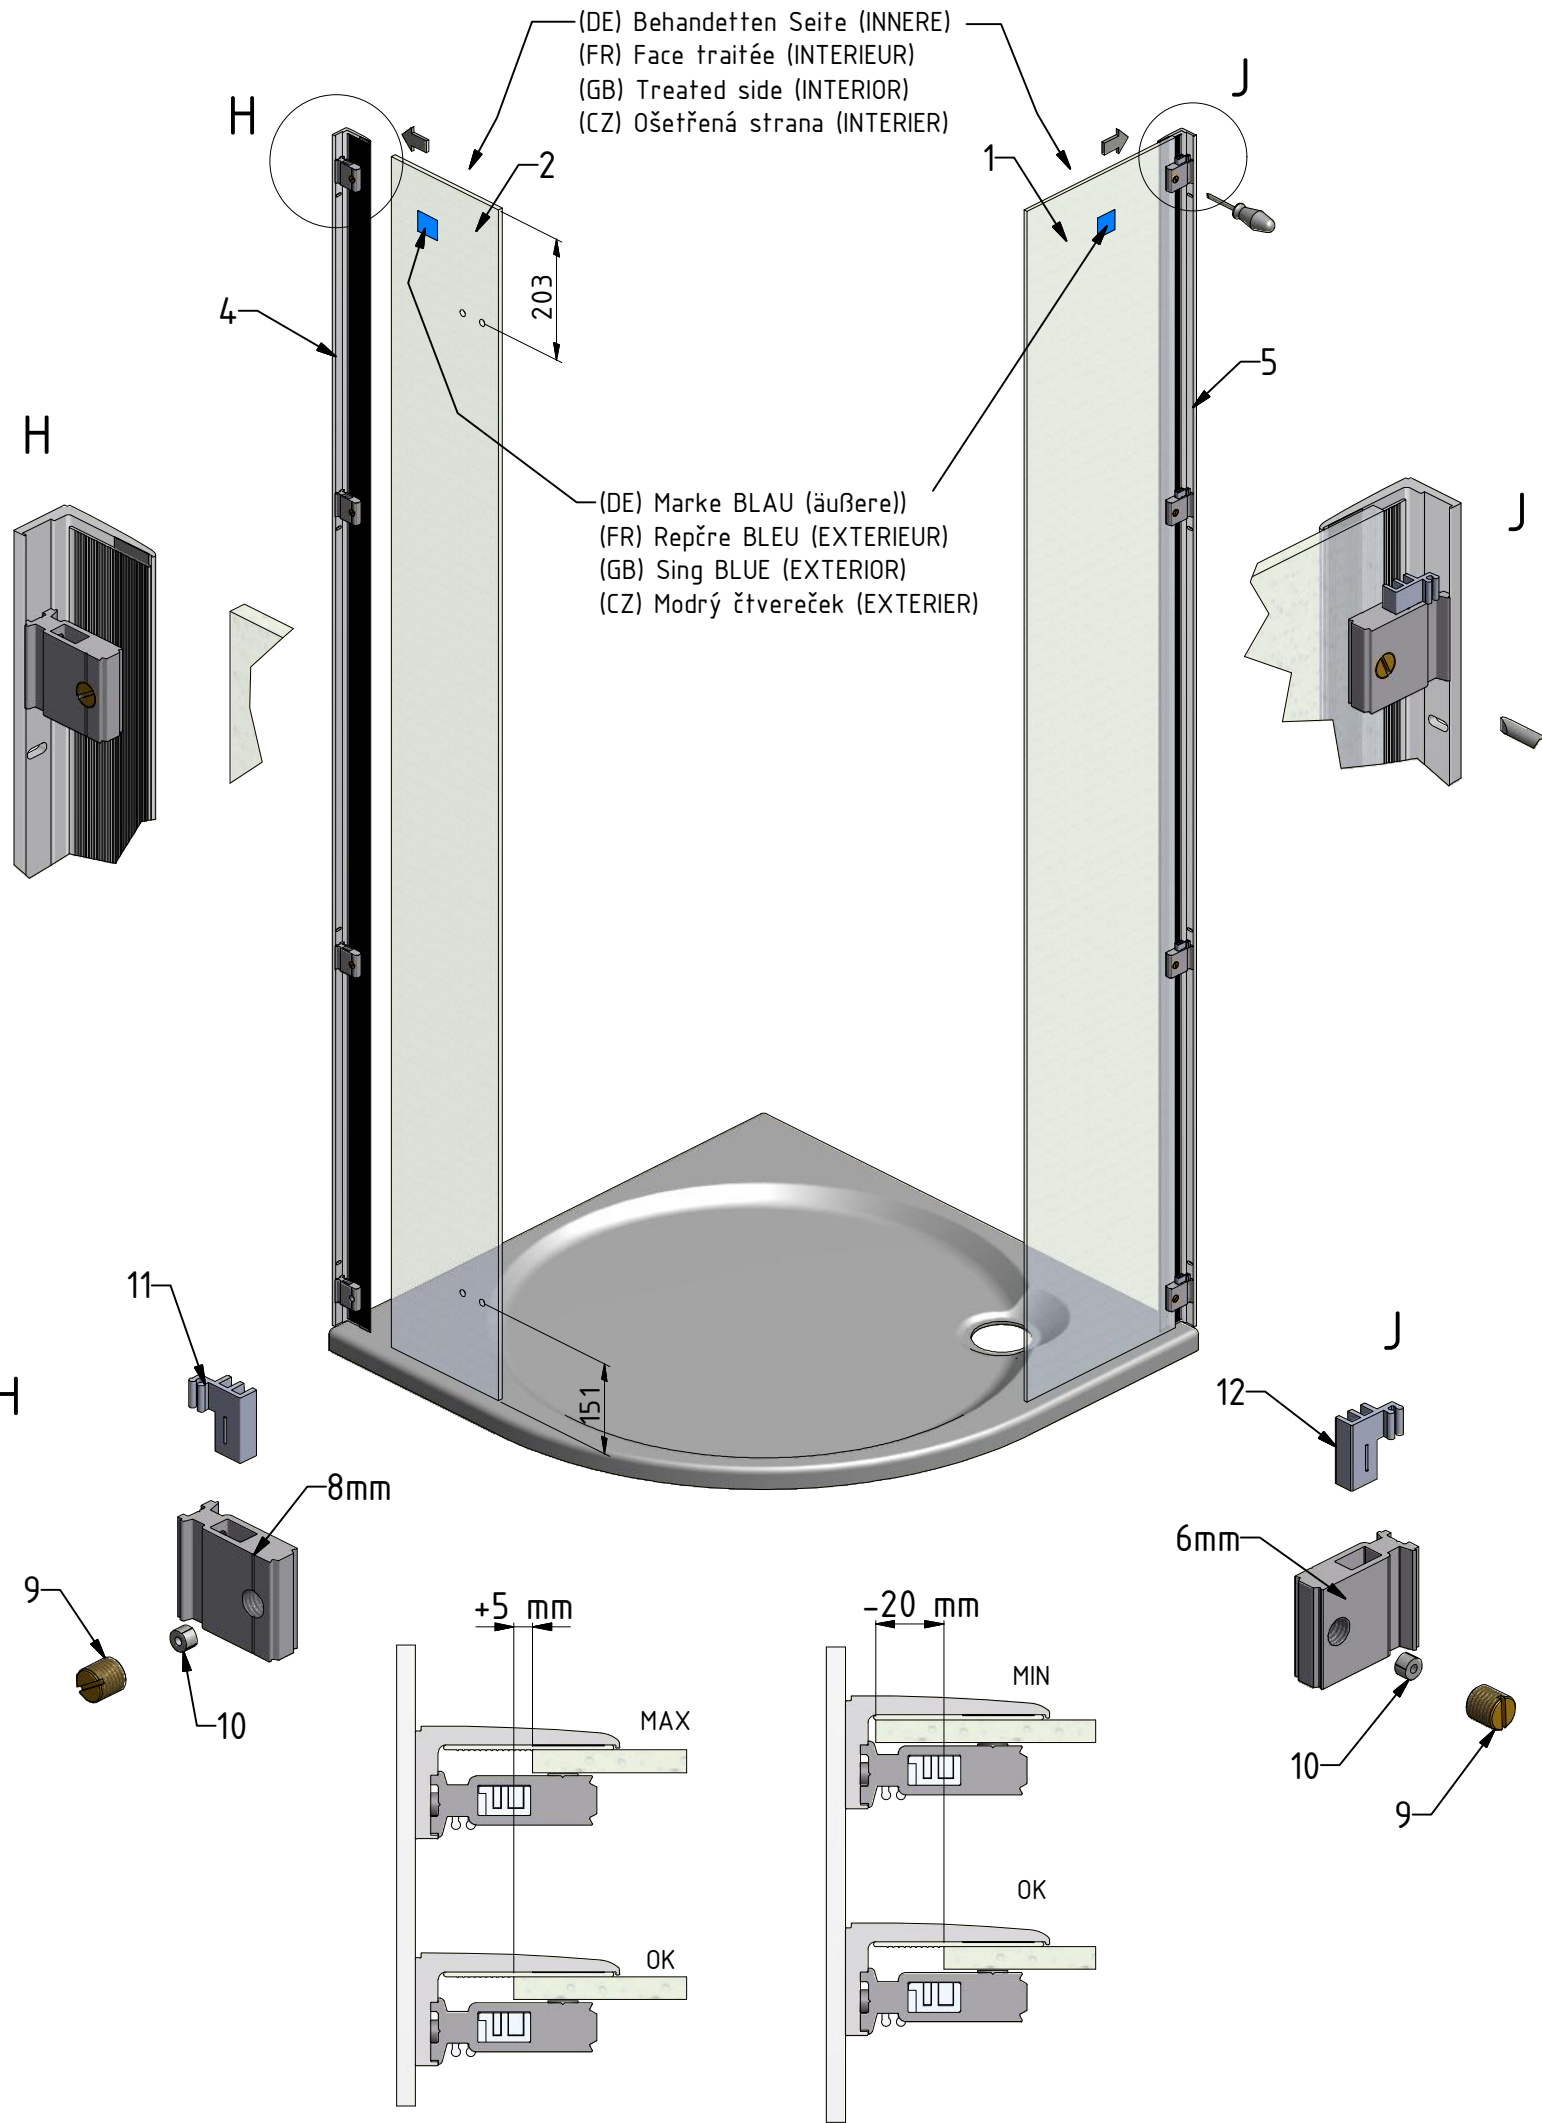

GRL1;GRP1

GRL1

GRP1

M6x18 is only for 6mm GLASS!!!

M6x20 is only for 8mm GLASS!!!

P33			ND01-0973-00
P79			ND01-2418

V52	900	clear glass	ND03-0278-00-02
V52	1000	clear glass	ND03-0279-00-02
V53	900	clear glass	ND03-0280-00-02
V53	1000	clear glass	ND03-0281-00-02
V54	900;1000	clear glass	ND02-0327-00-02