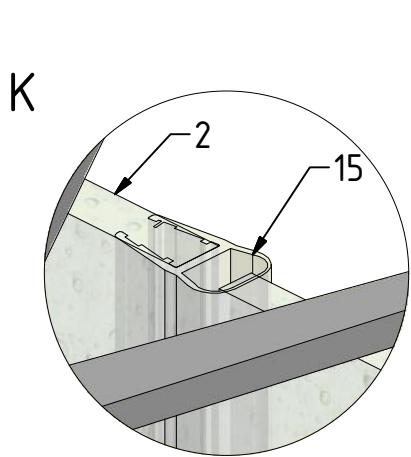

GRL1;GRP1

GRL1

GRP1

M6x18 is only for 6mm GLASS!!!

M6x20 is only for 8mm GLASS!!!

P33			ND01-0973-00
P79			ND01-2418

V52	900	clear glass	ND03-0278-00-02
V52	1000	clear glass	ND03-0279-00-02
V53	900	clear glass	ND03-0280-00-02
V53	1000	clear glass	ND03-0281-00-02
V54	900;1000	clear glass	ND02-0327-00-02