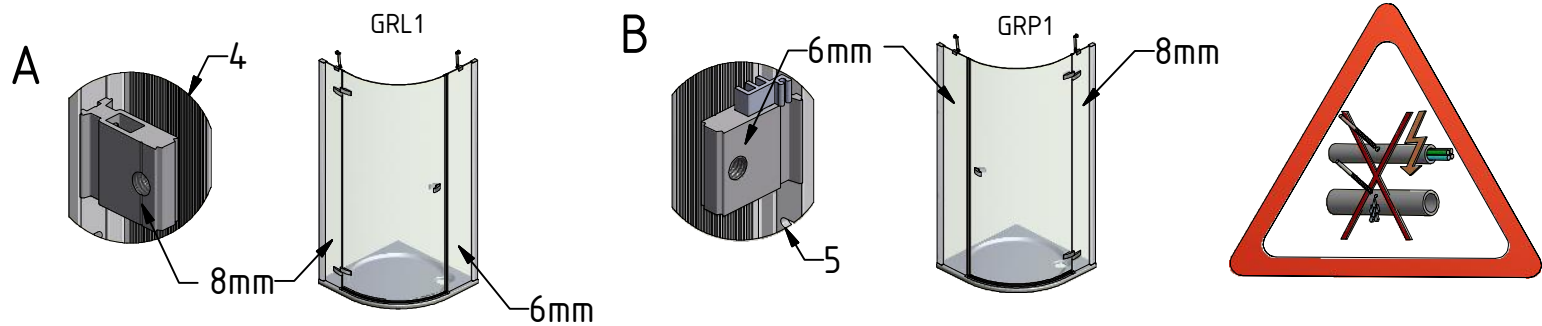

GRL1;GRP1

GRL1

GRP1

M6x18 is only for 6mm GLASS!!!

M6x20 is only for 8mm GLASS!!!

P33			ND01-0973-00
P79			ND01-2418

V52	900	clear glass	ND03-0278-00-02
V52	1000	clear glass	ND03-0279-00-02
V53	900	clear glass	ND03-0280-00-02
V53	1000	clear glass	ND03-0281-00-02
V54	900;1000	clear glass	ND02-0327-00-02