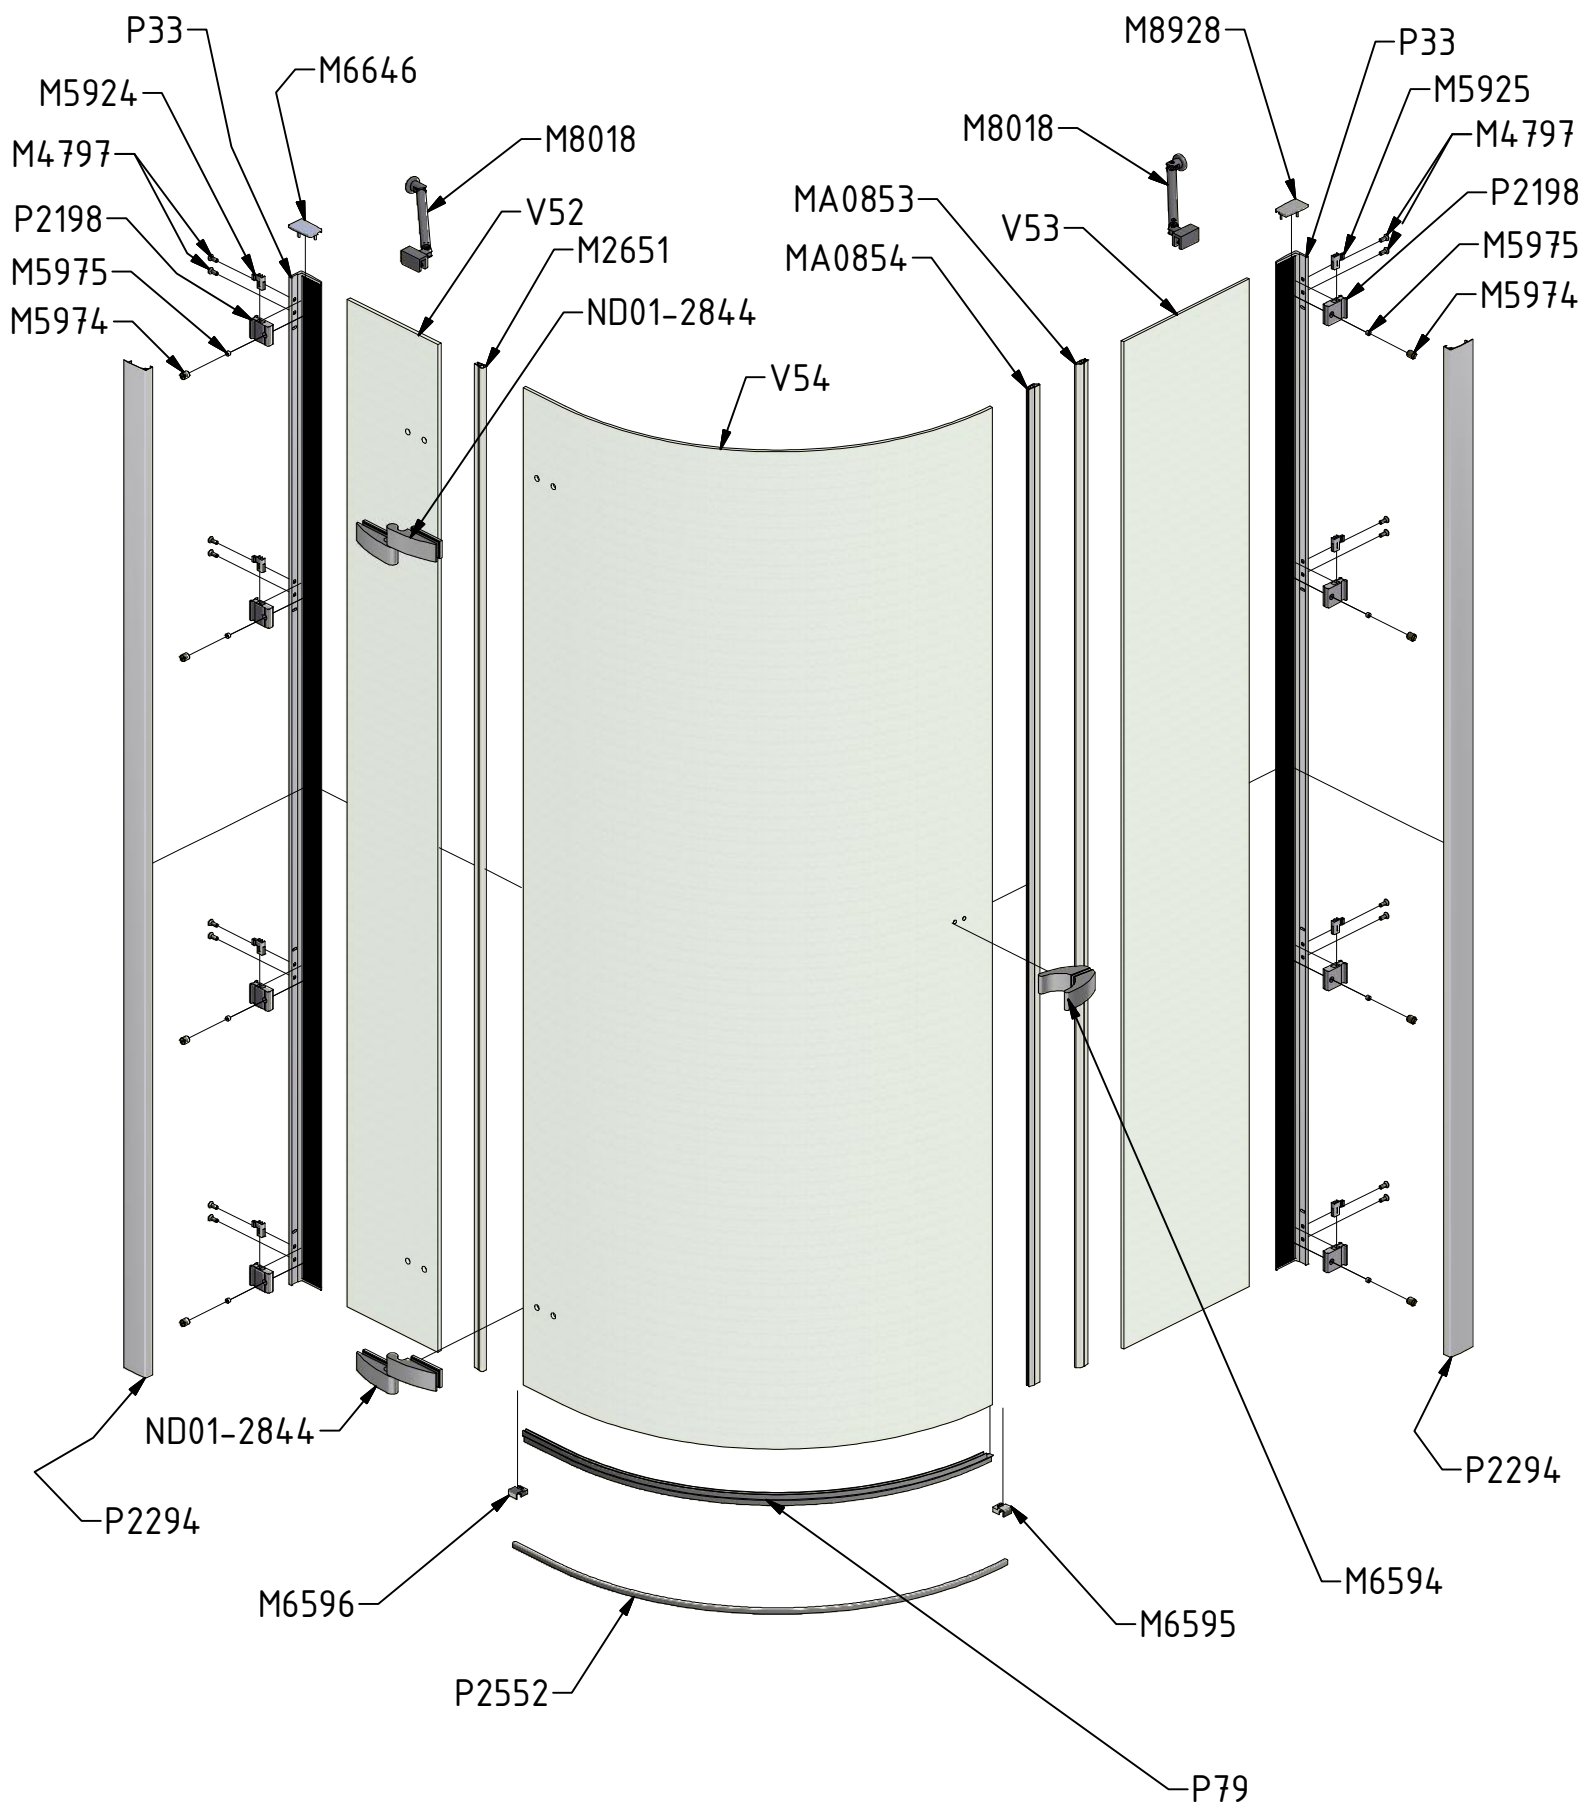

GRL1;GRP1

GRL1

GRP1

M6x18 is only for 6mm GLASS!!!

M6x20 is only for 8mm GLASS!!!

P33			ND01-0973-00
P79			ND01-2418

V52	900	clear glass	ND03-0278-00-02
V52	1000	clear glass	ND03-0279-00-02
V53	900	clear glass	ND03-0280-00-02
V53	1000	clear glass	ND03-0281-00-02
V54	900;1000	clear glass	ND02-0327-00-02