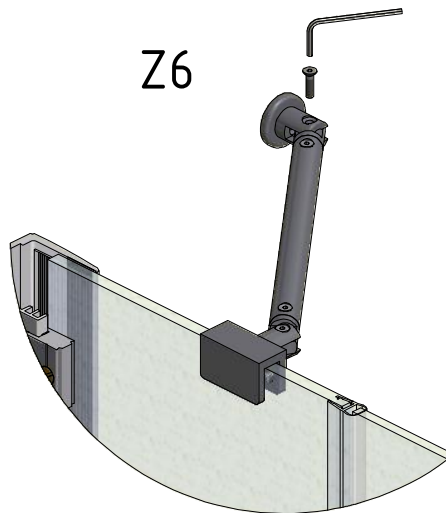

GRL1;GRP1

GRL1

GRP1

M6x18 is only for 6mm GLASS!!!

M6x20 is only for 8mm GLASS!!!

P33			ND01-0973-00
P79			ND01-2418

V52	900	clear glass	ND03-0278-00-02
V52	1000	clear glass	ND03-0279-00-02
V53	900	clear glass	ND03-0280-00-02
V53	1000	clear glass	ND03-0281-00-02
V54	900;1000	clear glass	ND02-0327-00-02