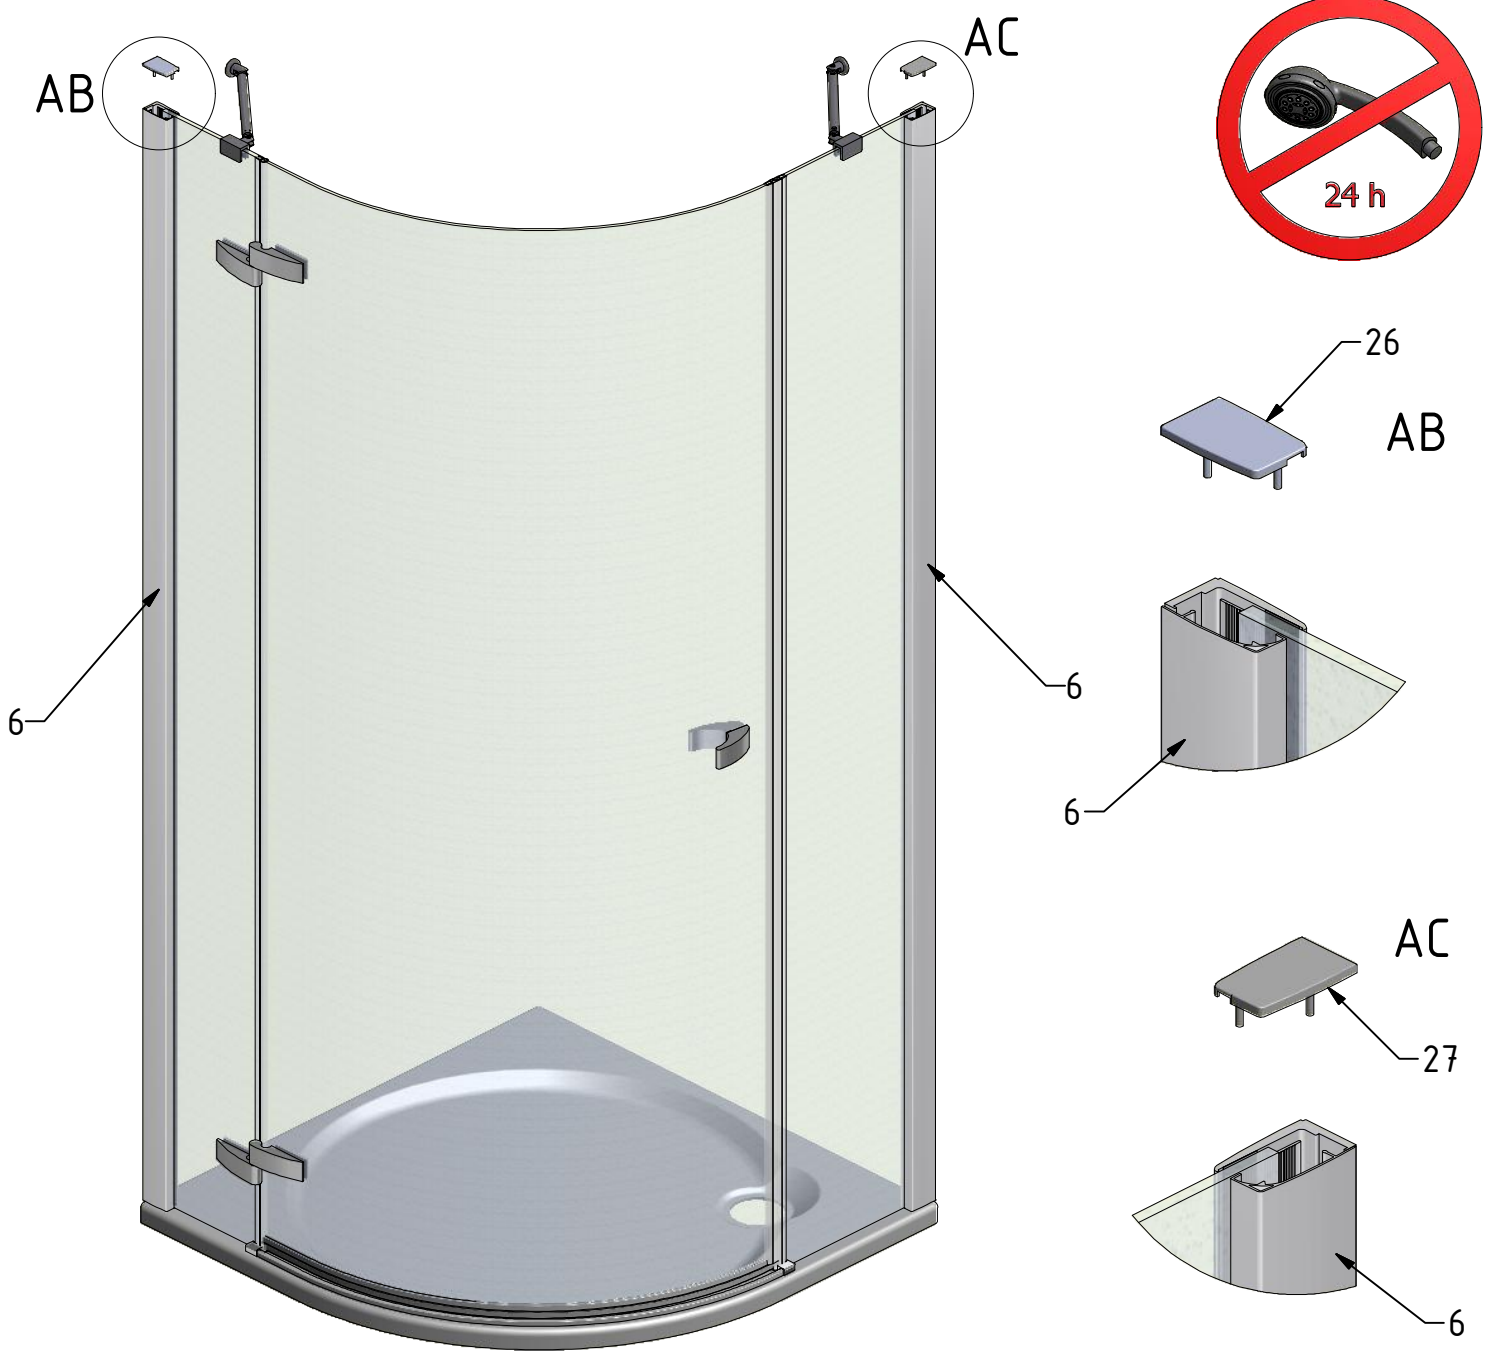

GRL1;GRP1

GRL1

GRP1

M6x18 is only for 6mm GLASS!!!

M6x20 is only for 8mm GLASS!!!

P33			ND01-0973-00
P79			ND01-2418

V52	900	clear glass	ND03-0278-00-02
V52	1000	clear glass	ND03-0279-00-02
V53	900	clear glass	ND03-0280-00-02
V53	1000	clear glass	ND03-0281-00-02
V54	900;1000	clear glass	ND02-0327-00-02