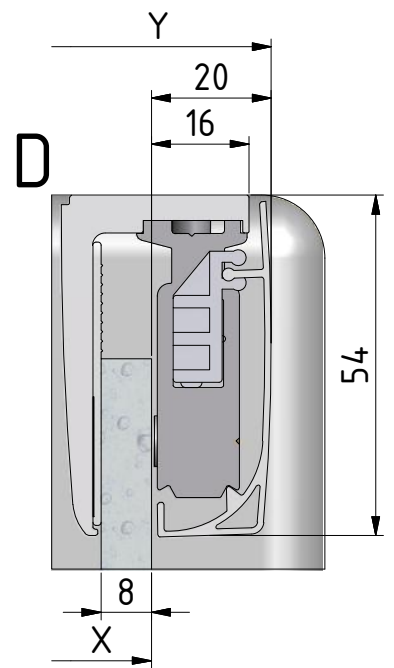

GRL1

GRP1

	X	Y
900	855-870	875-890
1000	955-970	875-990