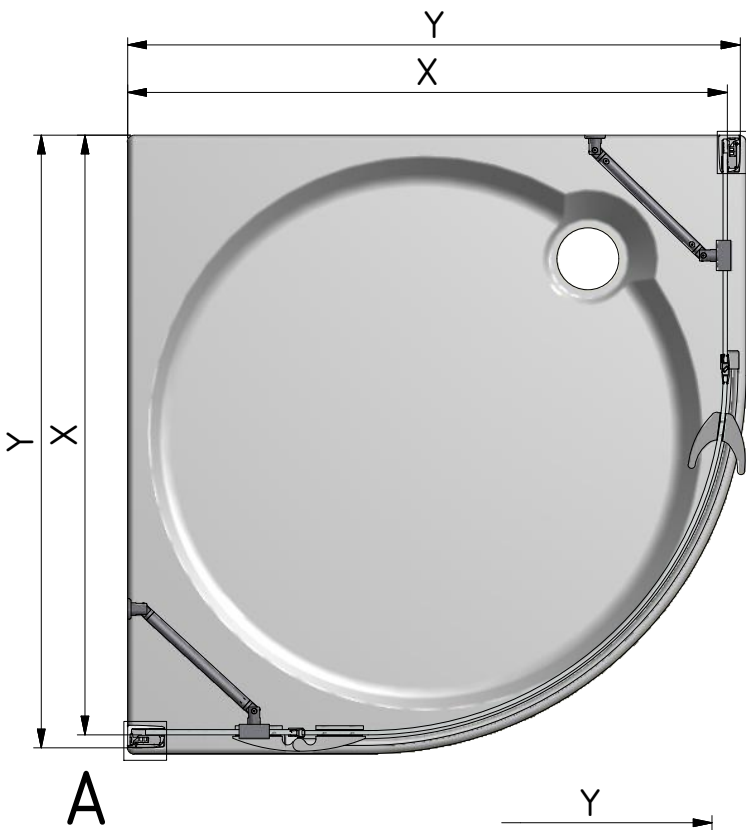

GRL1

GRP1

	X	Y
900	855-870	875-890
1000	955-970	875-990