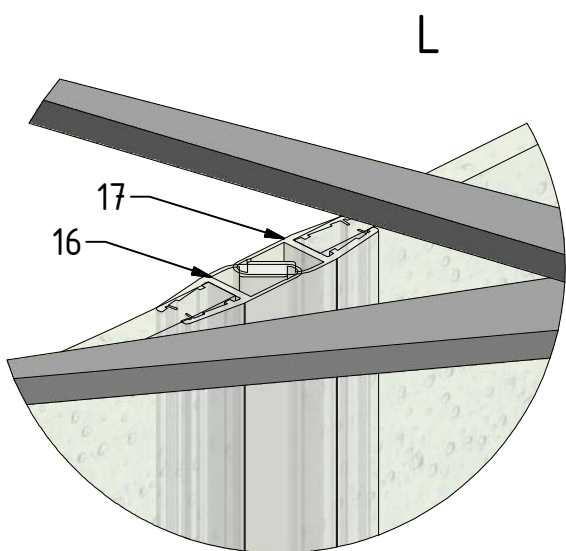

GRL1;GRP1

GRL1

GRP1

M6x18 is only for 6mm GLASS!!!

M6x20 is only for 8mm GLASS!!!

P33			ND01-0973-00
P79			ND01-2418

V52	900	clear glass	ND03-0278-00-02
V52	1000	clear glass	ND03-0279-00-02
V53	900	clear glass	ND03-0280-00-02
V53	1000	clear glass	ND03-0281-00-02
V54	900;1000	clear glass	ND02-0327-00-02