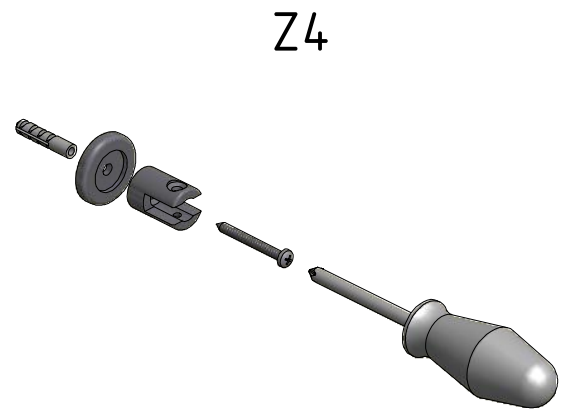

GRL1;GRP1

GRL1

GRP1

M6x18 is only for 6mm GLASS!!!

M6x20 is only for 8mm GLASS!!!

P33			ND01-0973-00
P79			ND01-2418

V52	900	clear glass	ND03-0278-00-02
V52	1000	clear glass	ND03-0279-00-02
V53	900	clear glass	ND03-0280-00-02
V53	1000	clear glass	ND03-0281-00-02
V54	900;1000	clear glass	ND02-0327-00-02