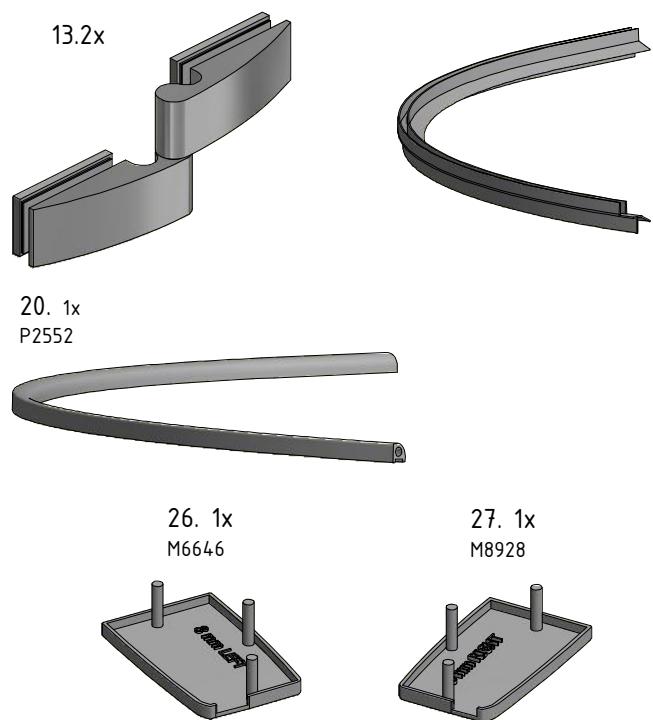

GRL1;GRP1

GRL1

GRP1

M6x18 is only for 6mm GLASS!!!

M6x20 is only for 8mm GLASS!!!

P33			ND01-0973-00
P79			ND01-2418

V52	900	clear glass	ND03-0278-00-02
V52	1000	clear glass	ND03-0279-00-02
V53	900	clear glass	ND03-0280-00-02
V53	1000	clear glass	ND03-0281-00-02
V54	900;1000	clear glass	ND02-0327-00-02