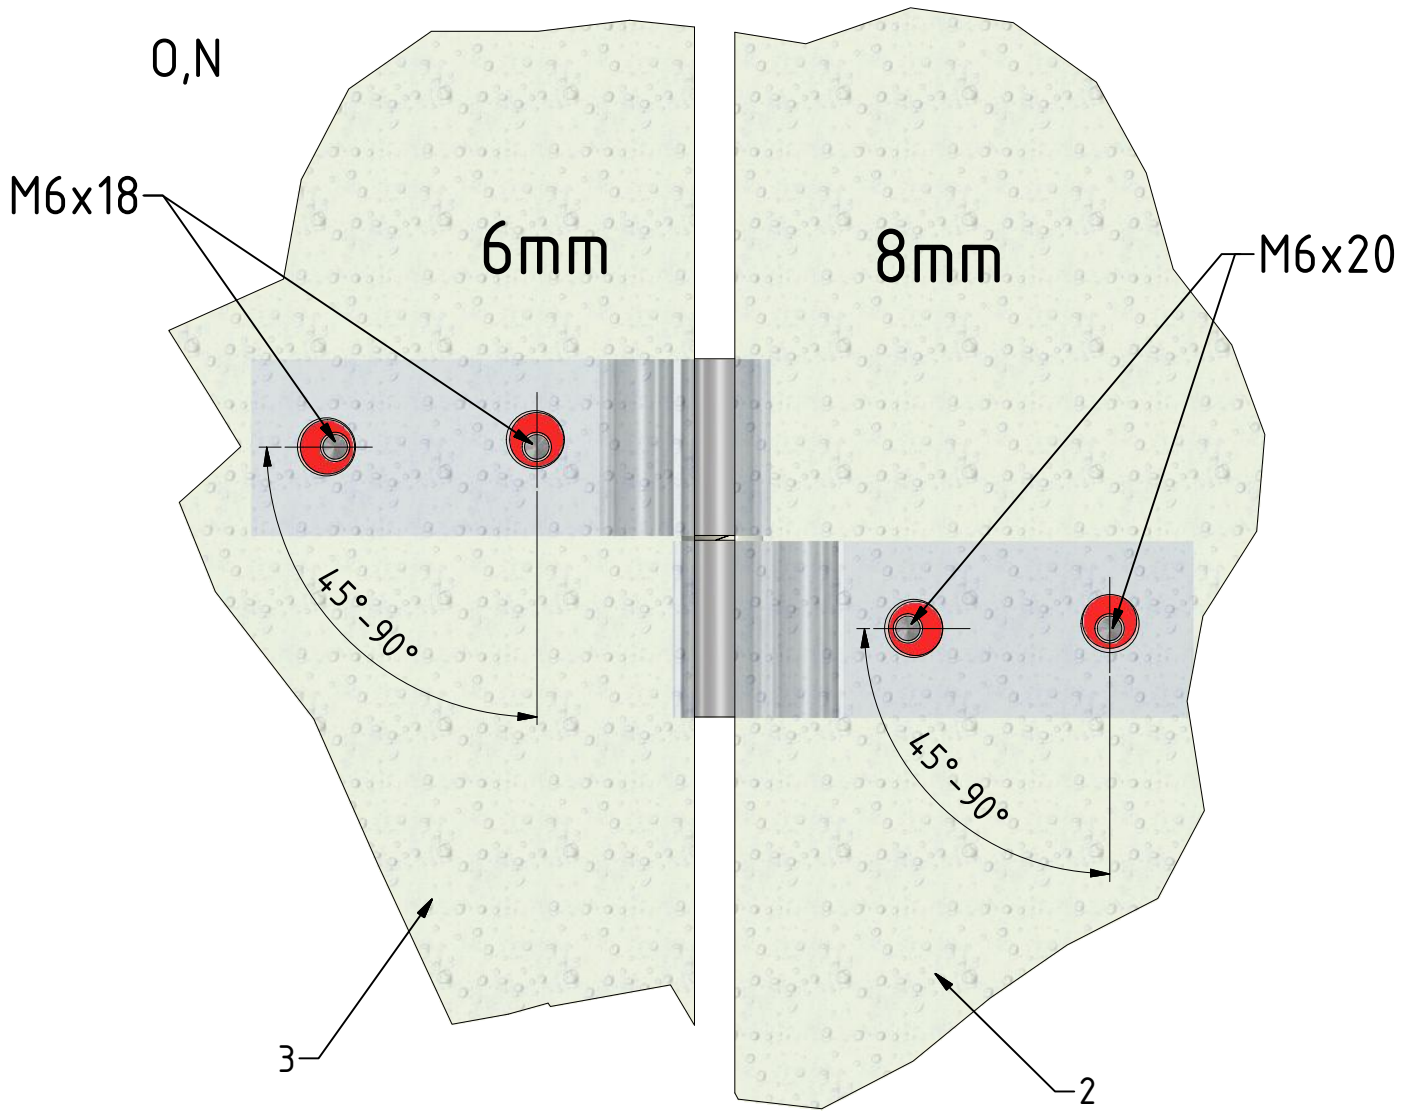

GRL1;GRP1

GRL1

GRP1

M6x18 is only for 6mm GLASS!!!

M6x20 is only for 8mm GLASS!!!

P33			ND01-0973-00
P79			ND01-2418

V52	900	clear glass	ND03-0278-00-02
V52	1000	clear glass	ND03-0279-00-02
V53	900	clear glass	ND03-0280-00-02
V53	1000	clear glass	ND03-0281-00-02
V54	900;1000	clear glass	ND02-0327-00-02