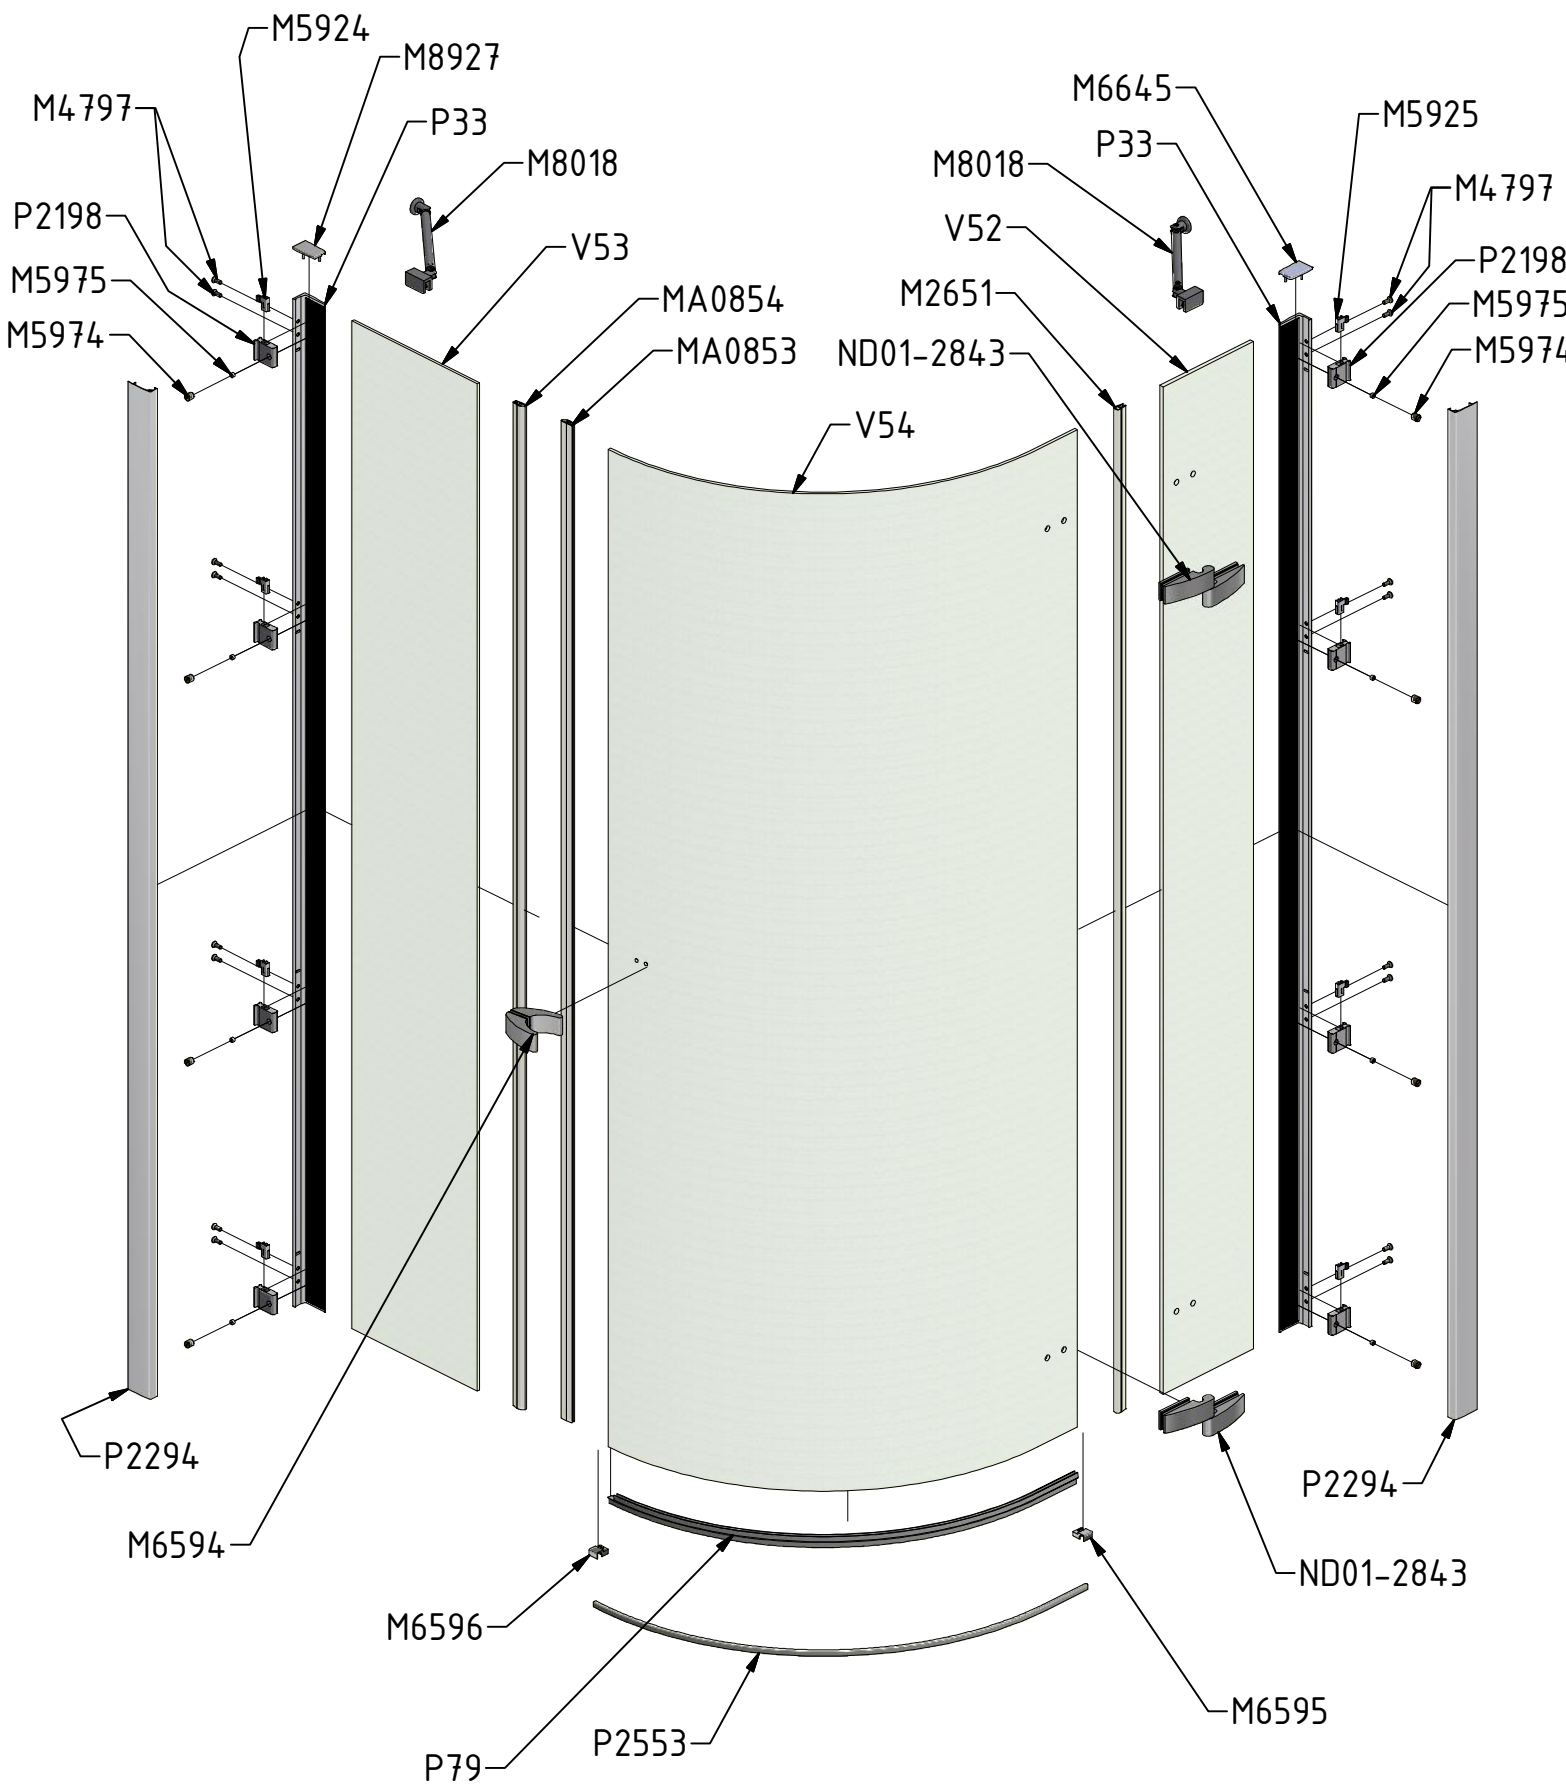

GRL1;GRP1

GRL1

GRP1

M6x18 is only for 6mm GLASS!!!

M6x20 is only for 8mm GLASS!!!

P33			ND01-0973-00
P79			ND01-2418

V52	900	clear glass	ND03-0278-00-02
V52	1000	clear glass	ND03-0279-00-02
V53	900	clear glass	ND03-0280-00-02
V53	1000	clear glass	ND03-0281-00-02
V54	900;1000	clear glass	ND02-0327-00-02