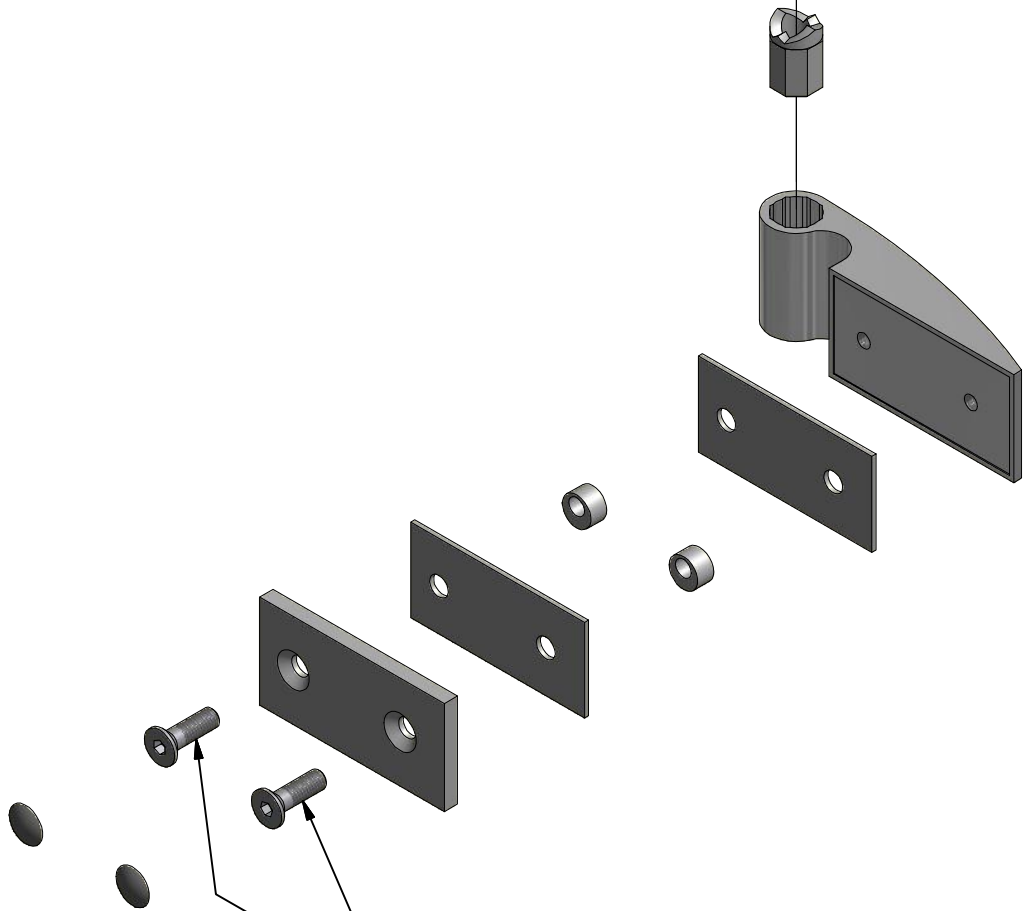

GRL1;GRP1

GRL1

GRP1

M6x18 is only for 6mm GLASS!!!

M6x20 is only for 8mm GLASS!!!

P33			ND01-0973-00
P79			ND01-2418

V52	900	clear glass	ND03-0278-00-02
V52	1000	clear glass	ND03-0279-00-02
V53	900	clear glass	ND03-0280-00-02
V53	1000	clear glass	ND03-0281-00-02
V54	900;1000	clear glass	ND02-0327-00-02