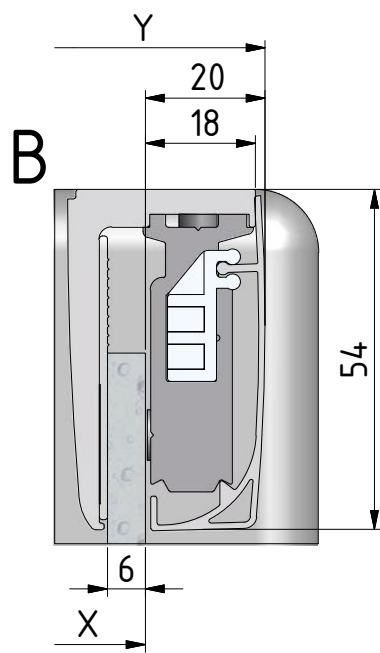

GRL1

GRP1

	X	Y
900	855-870	875-890
1000	955-970	875-990