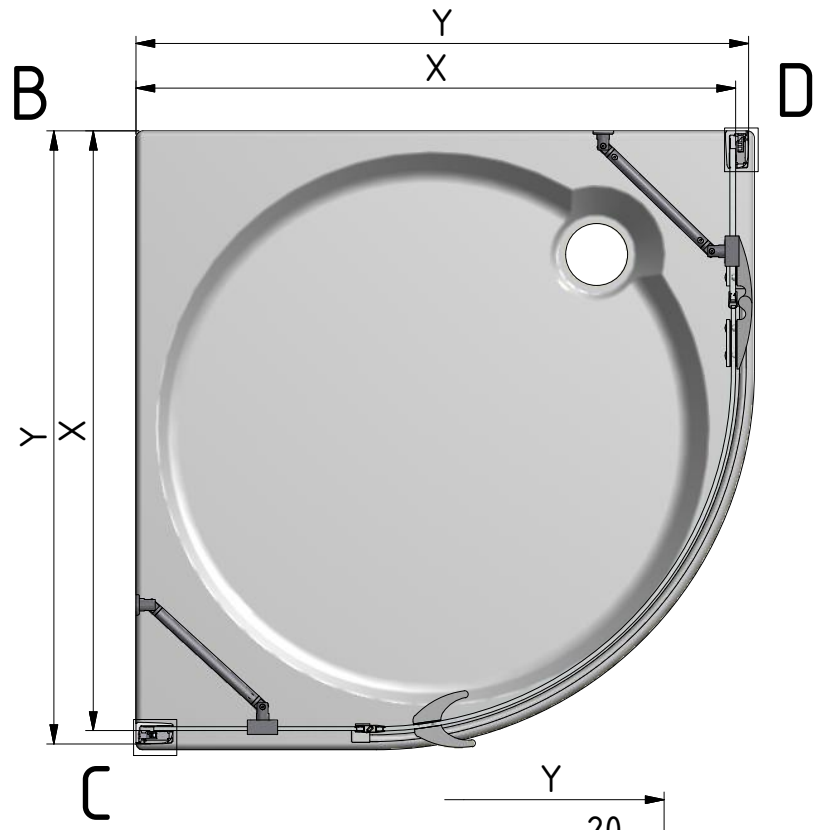

GRL1

GRP1

	X	Y
900	855-870	875-890
1000	955-970	875-990