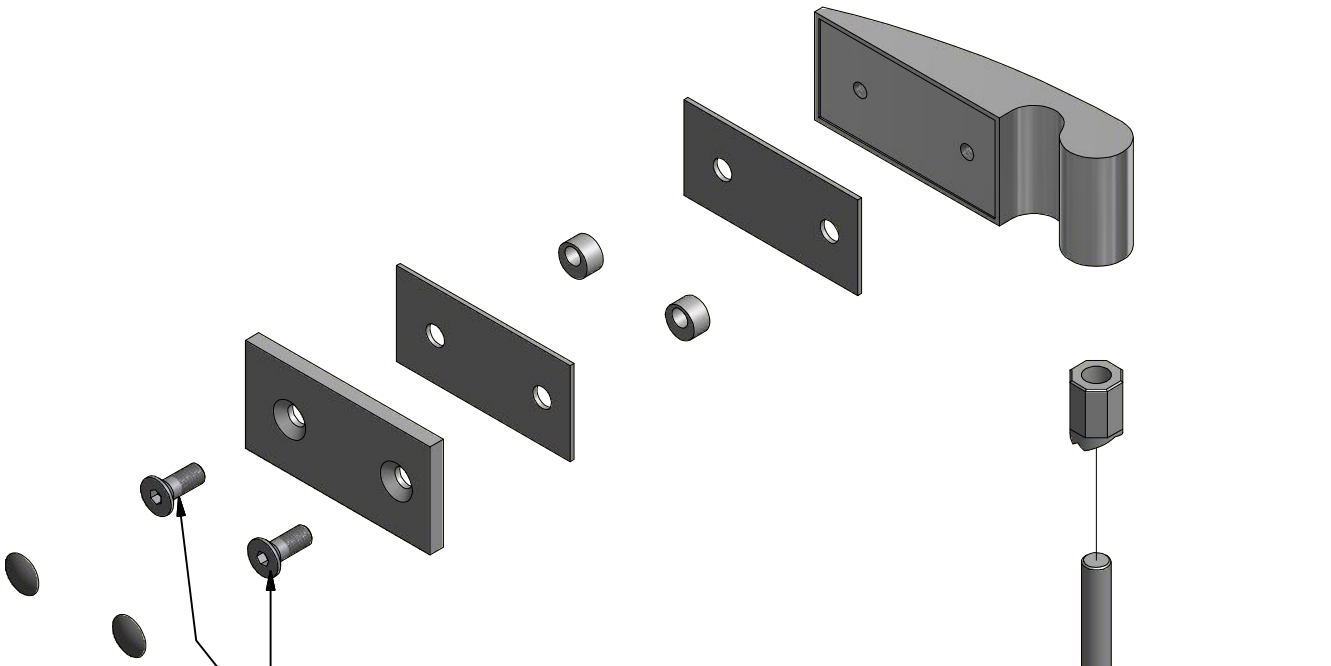

GRL1;GRP1

GRL1

GRP1

M6x18 is only for 6mm GLASS!!!

M6x20 is only for 8mm GLASS!!!

P33			ND01-0973-00
P79			ND01-2418

V52	900	clear glass	ND03-0278-00-02
V52	1000	clear glass	ND03-0279-00-02
V53	900	clear glass	ND03-0280-00-02
V53	1000	clear glass	ND03-0281-00-02
V54	900;1000	clear glass	ND02-0327-00-02