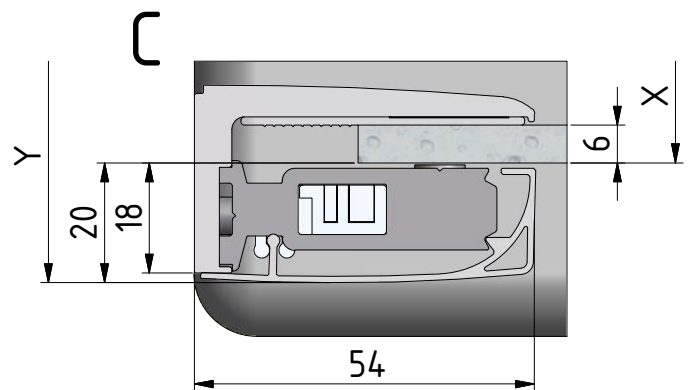

GRL1

GRP1

	X	Y
900	855-870	875-890
1000	955-970	875-990