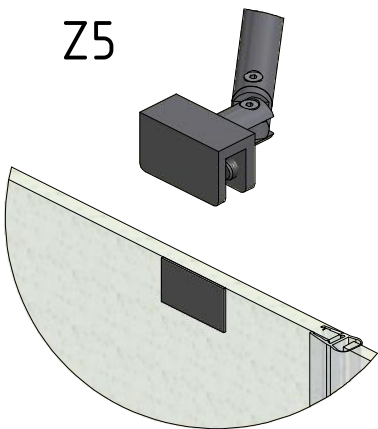

GRL1;GRP1

GRL1

GRP1

M6x18 is only for 6mm GLASS!!!

M6x20 is only for 8mm GLASS!!!

P33			ND01-0973-00
P79			ND01-2418

V52	900	clear glass	ND03-0278-00-02
V52	1000	clear glass	ND03-0279-00-02
V53	900	clear glass	ND03-0280-00-02
V53	1000	clear glass	ND03-0281-00-02
V54	900;1000	clear glass	ND02-0327-00-02