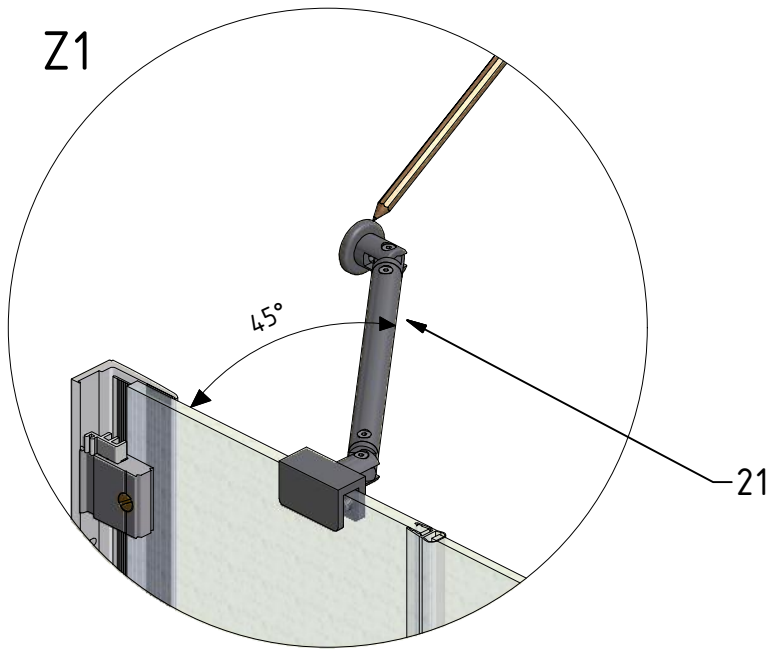

GRL1;GRP1

GRL1

GRP1

M6x18 is only for 6mm GLASS!!!

M6x20 is only for 8mm GLASS!!!

P33			ND01-0973-00
P79			ND01-2418

V52	900	clear glass	ND03-0278-00-02
V52	1000	clear glass	ND03-0279-00-02
V53	900	clear glass	ND03-0280-00-02
V53	1000	clear glass	ND03-0281-00-02
V54	900;1000	clear glass	ND02-0327-00-02