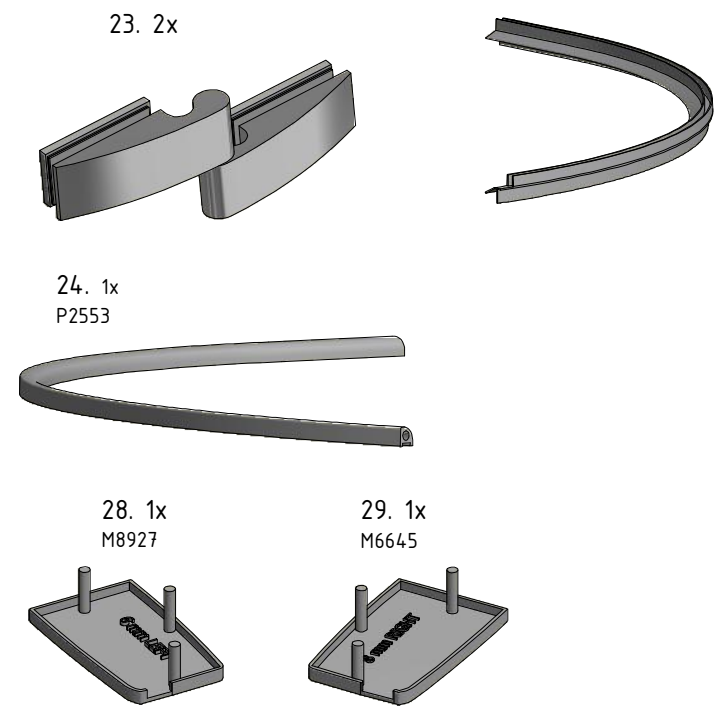

GRL1;GRP1

GRL1

GRP1

M6x18 is only for 6mm GLASS!!!

M6x20 is only for 8mm GLASS!!!

P33			ND01-0973-00
P79			ND01-2418

V52	900	clear glass	ND03-0278-00-02
V52	1000	clear glass	ND03-0279-00-02
V53	900	clear glass	ND03-0280-00-02
V53	1000	clear glass	ND03-0281-00-02
V54	900;1000	clear glass	ND02-0327-00-02