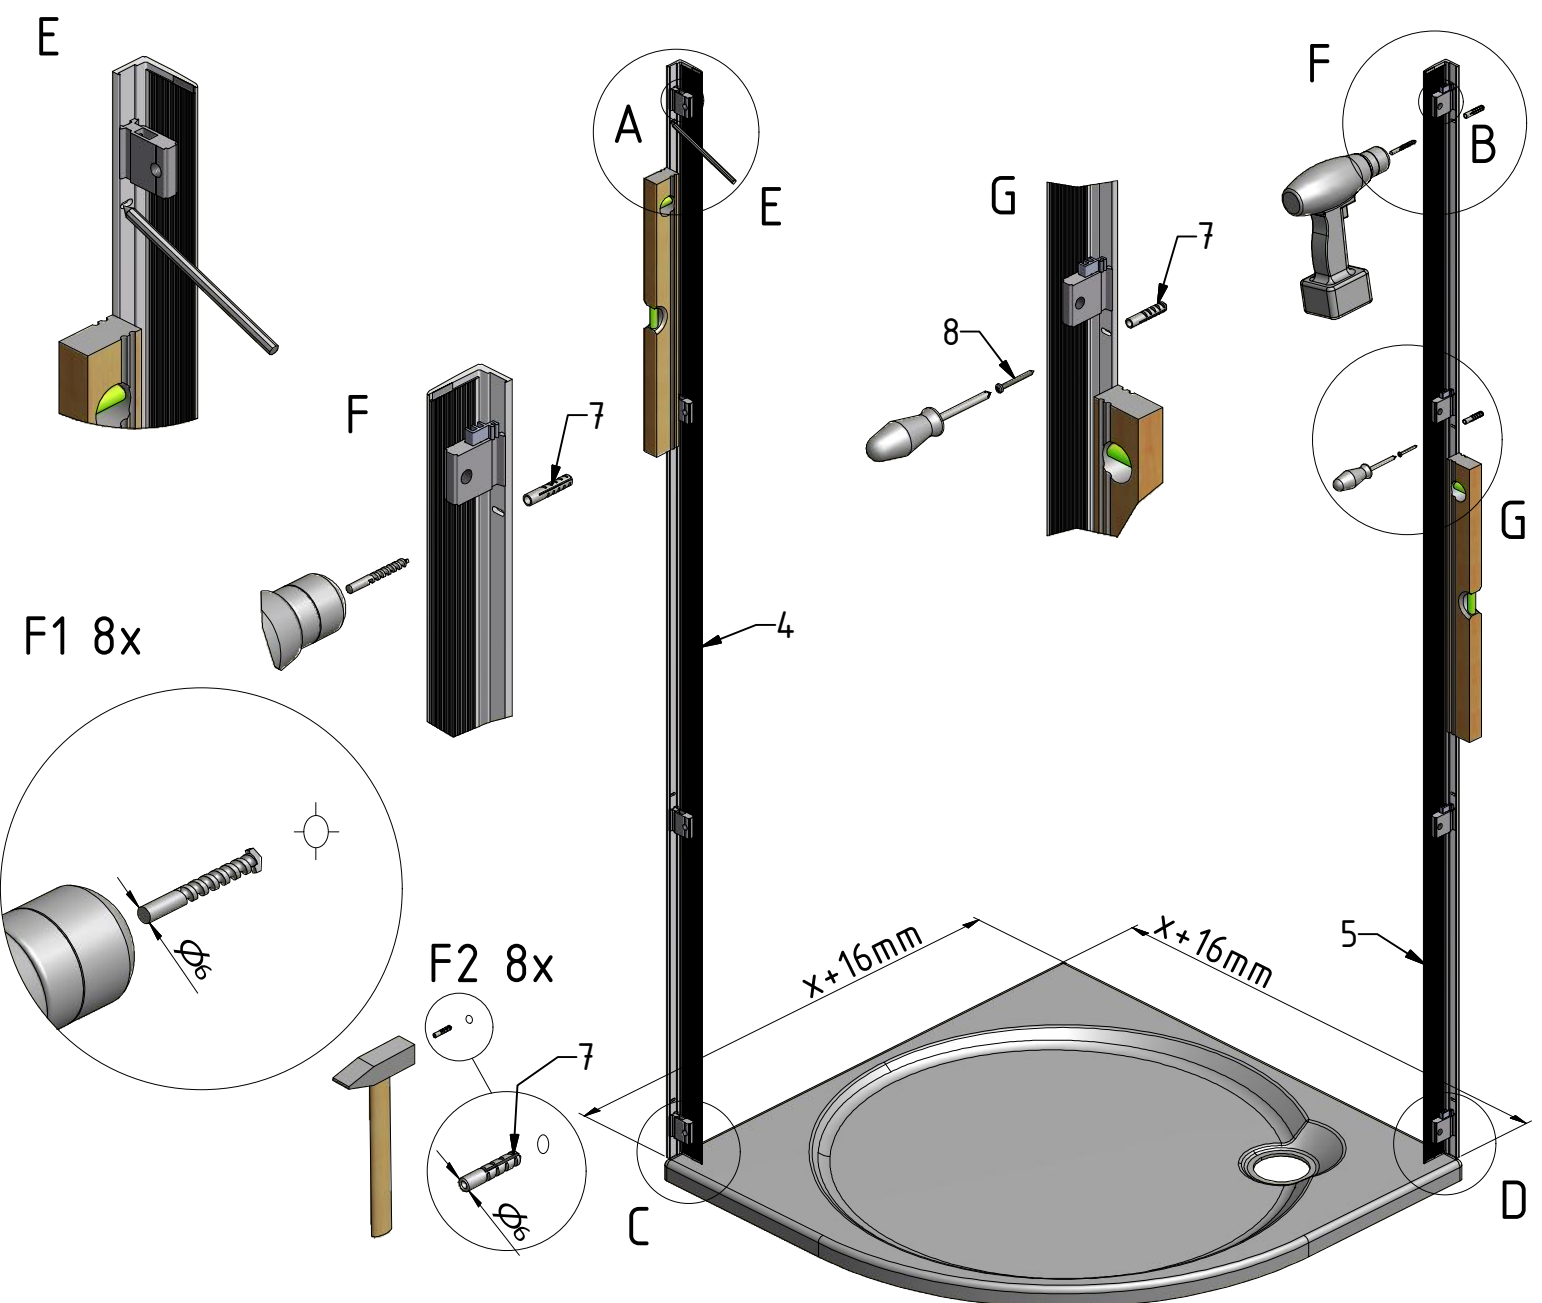

GRL1;GRP1

GRL1

GRP1

M6x18 is only for 6mm GLASS!!!

M6x20 is only for 8mm GLASS!!!

P33			ND01-0973-00
P79			ND01-2418

V52	900	clear glass	ND03-0278-00-02
V52	1000	clear glass	ND03-0279-00-02
V53	900	clear glass	ND03-0280-00-02
V53	1000	clear glass	ND03-0281-00-02
V54	900;1000	clear glass	ND02-0327-00-02