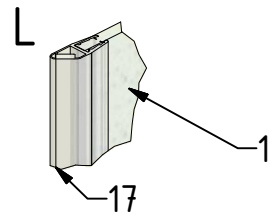

GRL1;GRP1

GRL1

GRP1

M6x18 is only for 6mm GLASS!!!

M6x20 is only for 8mm GLASS!!!

P33			ND01-0973-00
P79			ND01-2418

V52	900	clear glass	ND03-0278-00-02
V52	1000	clear glass	ND03-0279-00-02
V53	900	clear glass	ND03-0280-00-02
V53	1000	clear glass	ND03-0281-00-02
V54	900;1000	clear glass	ND02-0327-00-02