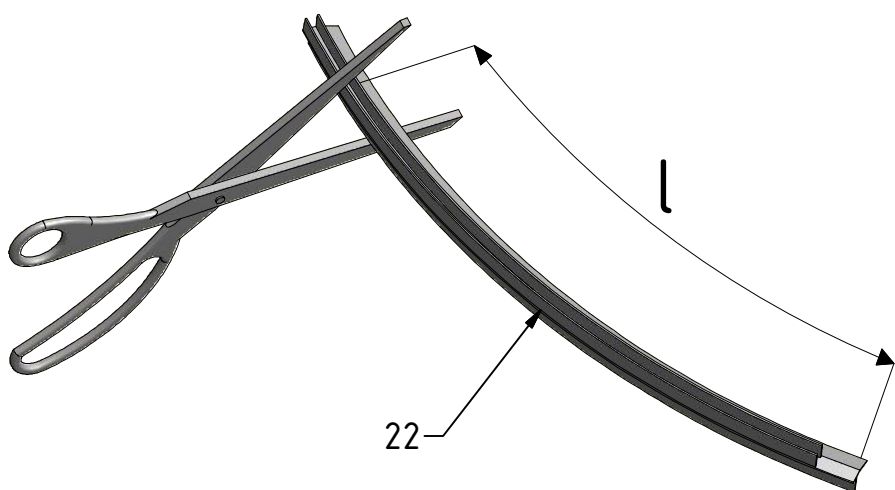

GRL1;GRP1

GRL1

GRP1

M6x18 is only for 6mm GLASS!!!

M6x20 is only for 8mm GLASS!!!

P33			ND01-0973-00
P79			ND01-2418

V52	900	clear glass	ND03-0278-00-02
V52	1000	clear glass	ND03-0279-00-02
V53	900	clear glass	ND03-0280-00-02
V53	1000	clear glass	ND03-0281-00-02
V54	900;1000	clear glass	ND02-0327-00-02