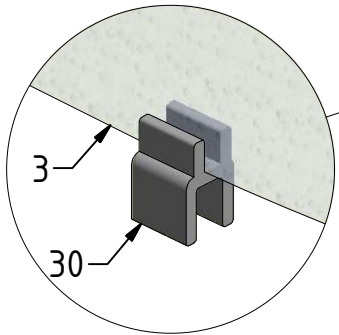

GRL1;GRP1

GRL1

GRP1

M6x18 is only for 6mm GLASS!!!

M6x20 is only for 8mm GLASS!!!

P33			ND01-0973-00
P79			ND01-2418

V52	900	clear glass	ND03-0278-00-02
V52	1000	clear glass	ND03-0279-00-02
V53	900	clear glass	ND03-0280-00-02
V53	1000	clear glass	ND03-0281-00-02
V54	900;1000	clear glass	ND02-0327-00-02