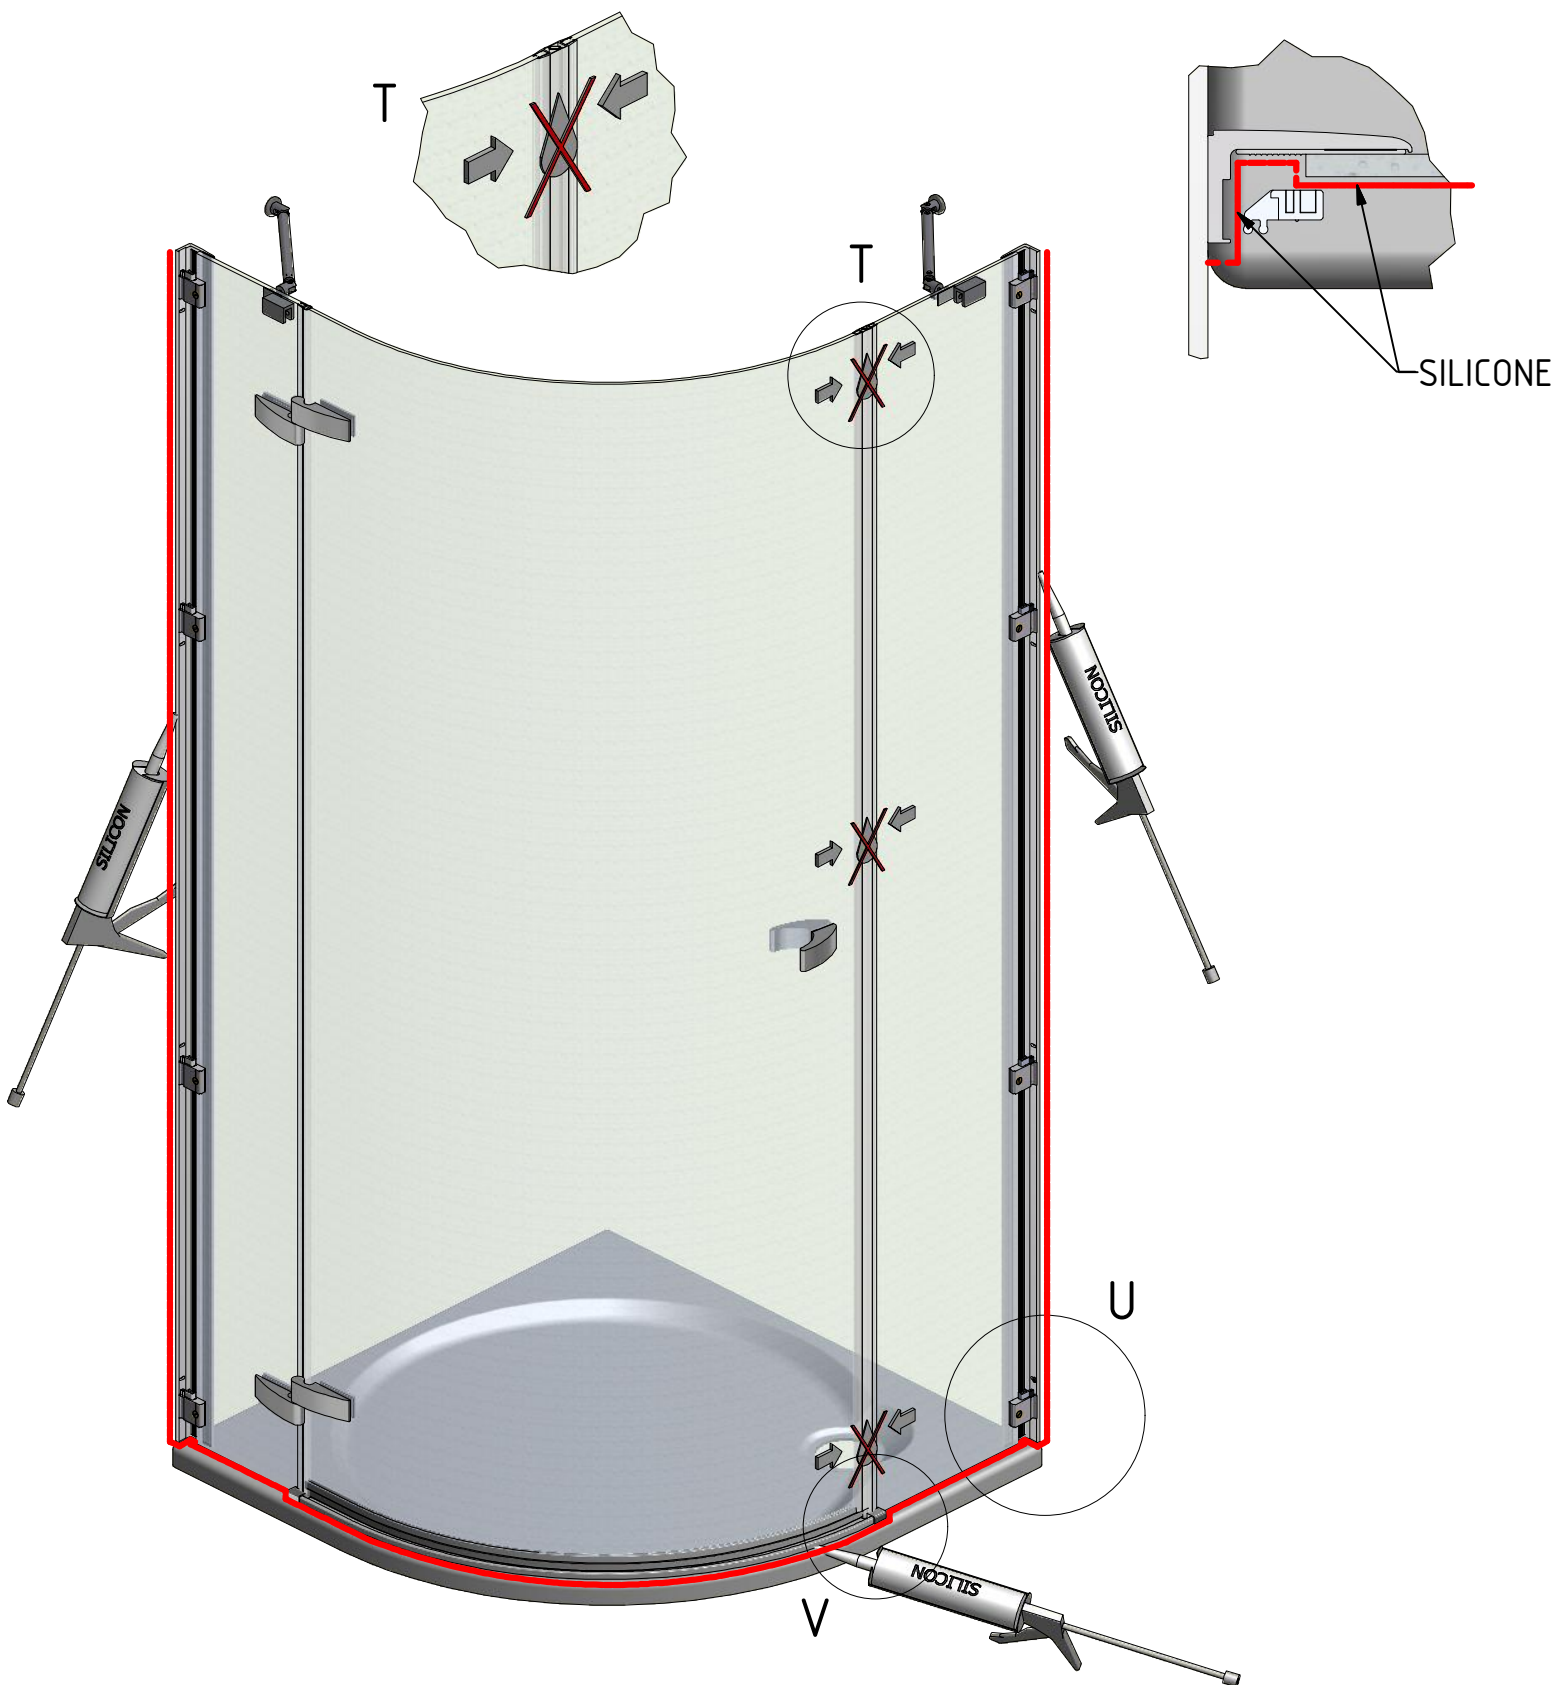

GRL1;GRP1

GRL1

GRP1

M6x18 is only for 6mm GLASS!!!

M6x20 is only for 8mm GLASS!!!

P33			ND01-0973-00
P79			ND01-2418

V52	900	clear glass	ND03-0278-00-02
V52	1000	clear glass	ND03-0279-00-02
V53	900	clear glass	ND03-0280-00-02
V53	1000	clear glass	ND03-0281-00-02
V54	900;1000	clear glass	ND02-0327-00-02