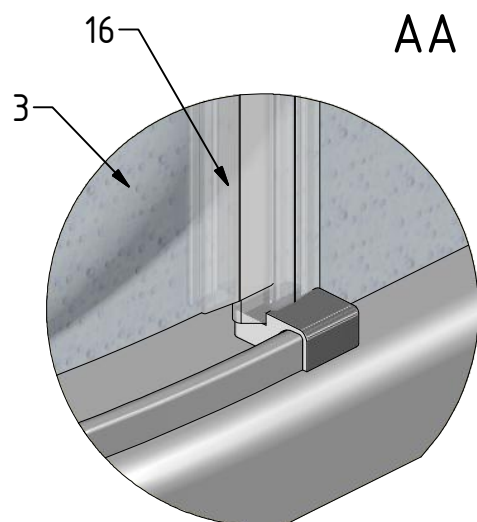

GRL1;GRP1

GRL1

GRP1

M6x18 is only for 6mm GLASS!!!

M6x20 is only for 8mm GLASS!!!

P33			ND01-0973-00
P79			ND01-2418

V52	900	clear glass	ND03-0278-00-02
V52	1000	clear glass	ND03-0279-00-02
V53	900	clear glass	ND03-0280-00-02
V53	1000	clear glass	ND03-0281-00-02
V54	900;1000	clear glass	ND02-0327-00-02