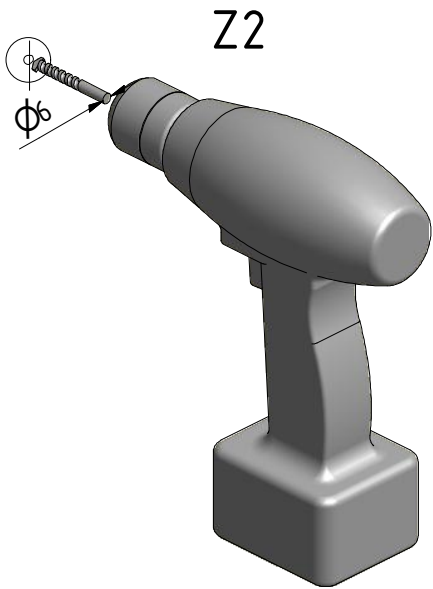

GRL1;GRP1

GRL1

GRP1

M6x18 is only for 6mm GLASS!!!

M6x20 is only for 8mm GLASS!!!

P33			ND01-0973-00
P79			ND01-2418

V52	900	clear glass	ND03-0278-00-02
V52	1000	clear glass	ND03-0279-00-02
V53	900	clear glass	ND03-0280-00-02
V53	1000	clear glass	ND03-0281-00-02
V54	900;1000	clear glass	ND02-0327-00-02