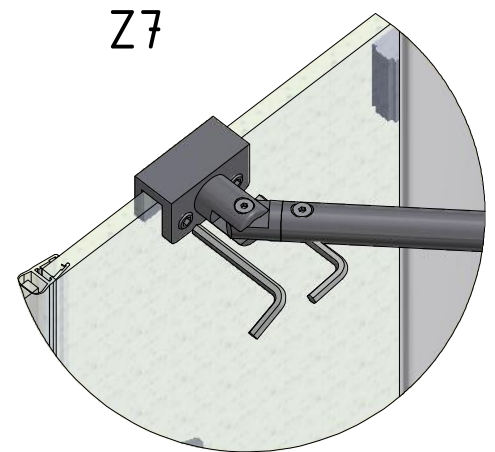

GRL1;GRP1

GRL1

GRP1

M6x18 is only for 6mm GLASS!!!

M6x20 is only for 8mm GLASS!!!

P33			ND01-0973-00
P79			ND01-2418

V52	900	clear glass	ND03-0278-00-02
V52	1000	clear glass	ND03-0279-00-02
V53	900	clear glass	ND03-0280-00-02
V53	1000	clear glass	ND03-0281-00-02
V54	900;1000	clear glass	ND02-0327-00-02