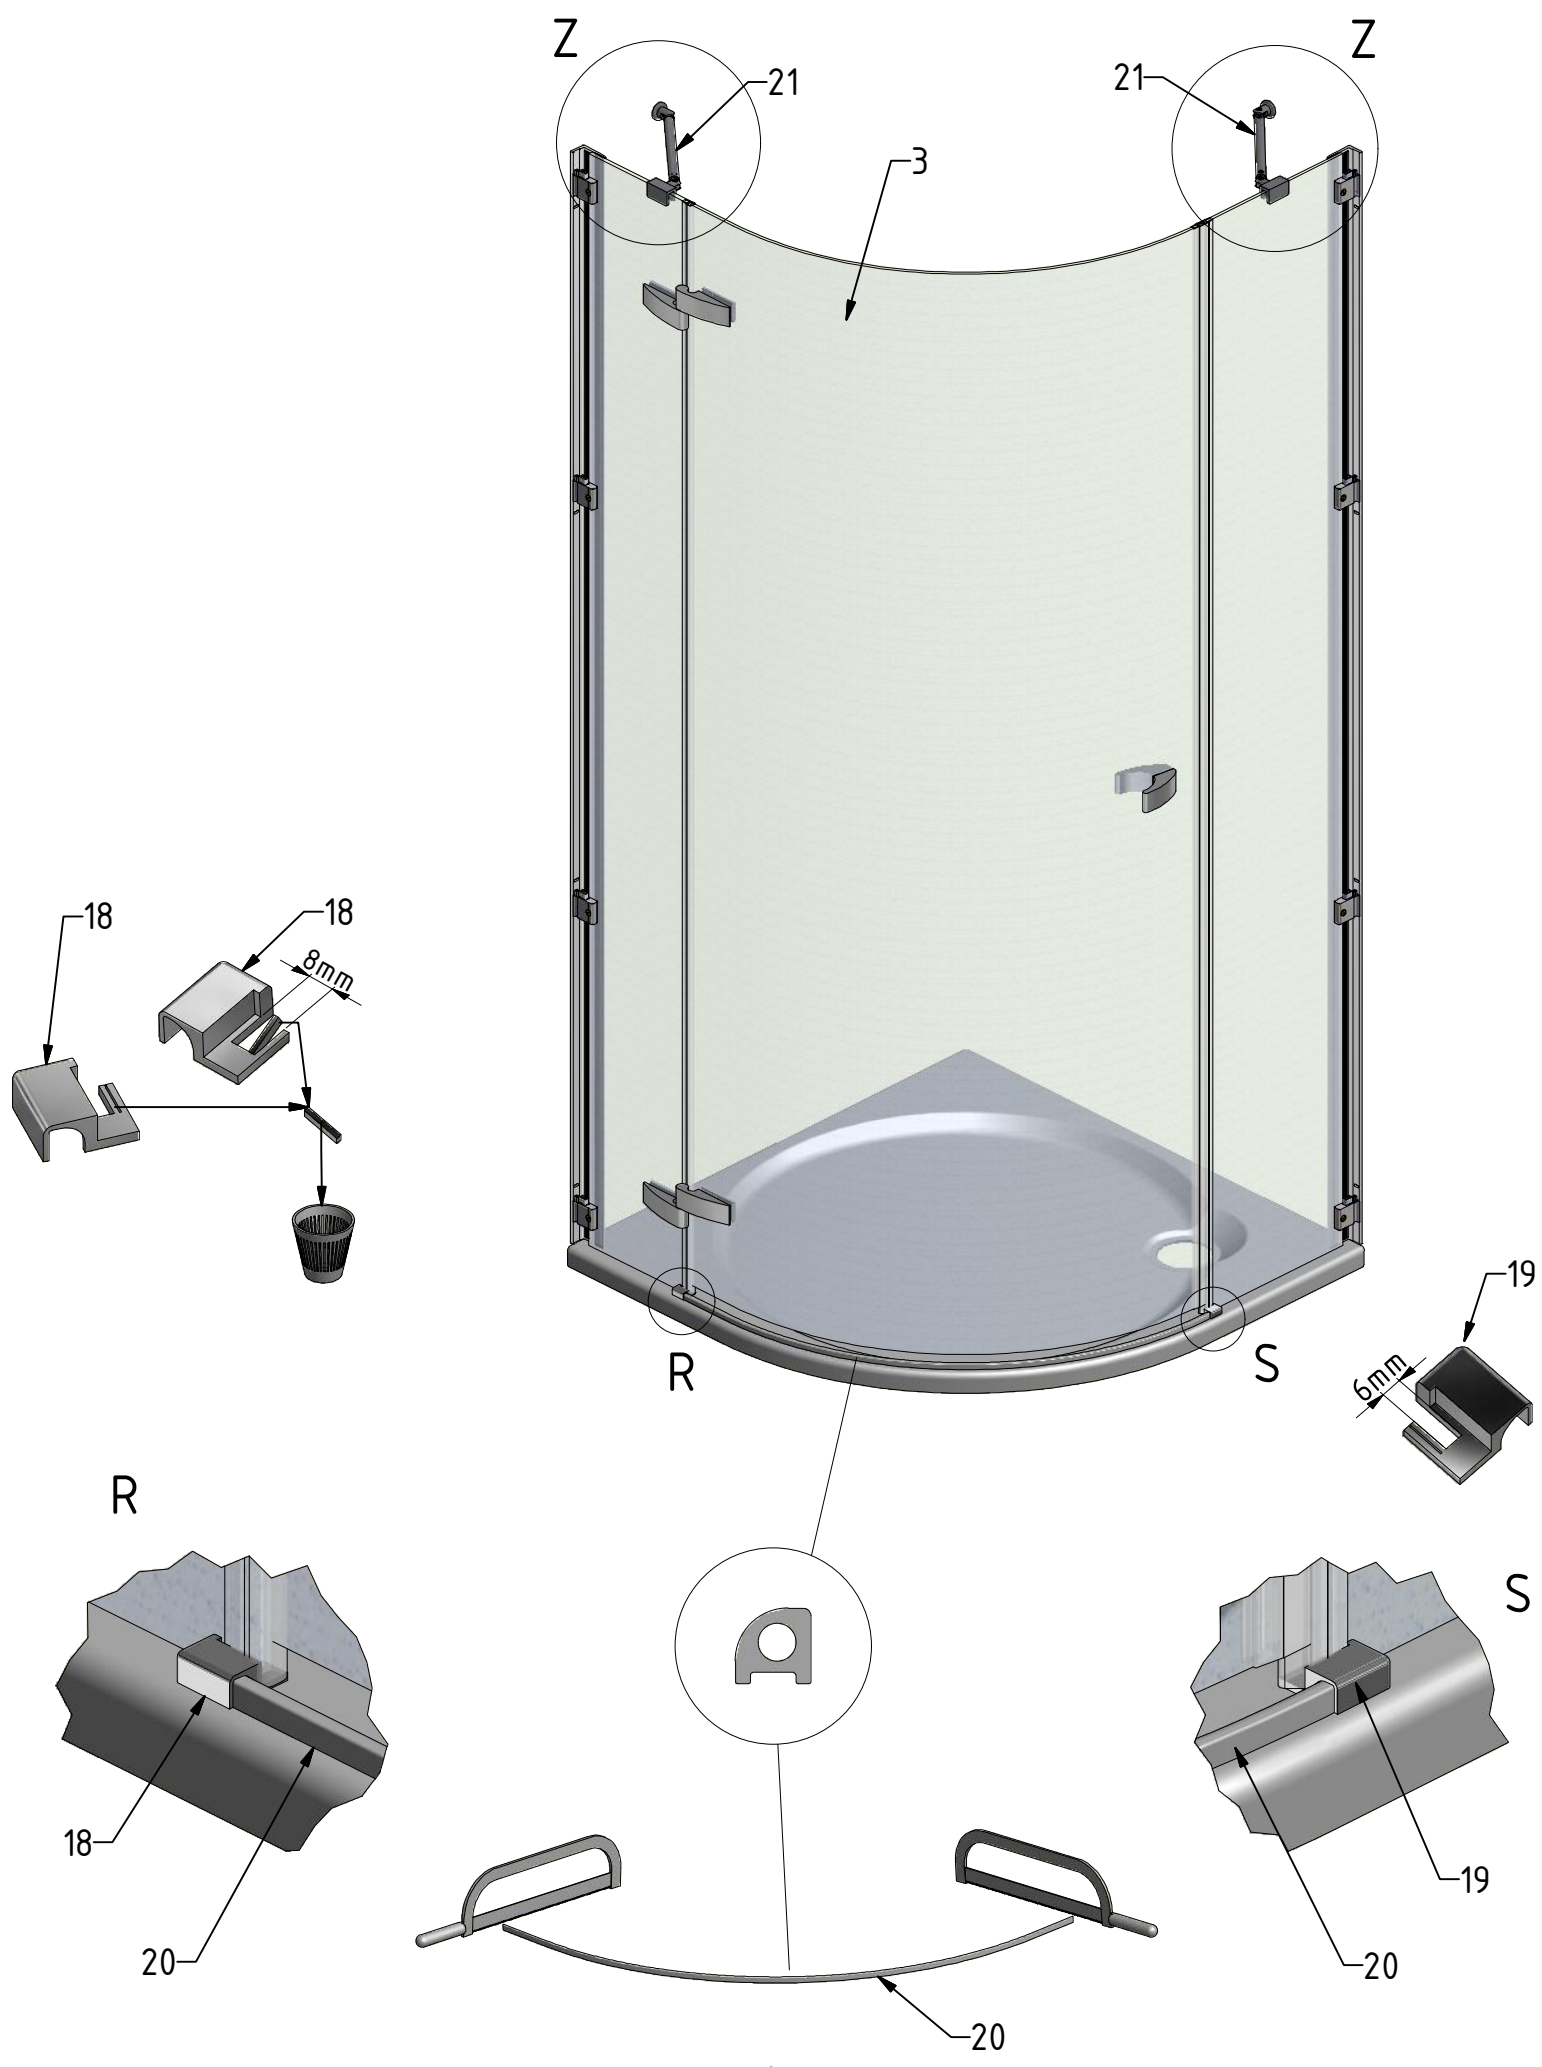

GRL1;GRP1

GRL1

GRP1

M6x18 is only for 6mm GLASS!!!

M6x20 is only for 8mm GLASS!!!

P33			ND01-0973-00
P79			ND01-2418

V52	900	clear glass	ND03-0278-00-02
V52	1000	clear glass	ND03-0279-00-02
V53	900	clear glass	ND03-0280-00-02
V53	1000	clear glass	ND03-0281-00-02
V54	900;1000	clear glass	ND02-0327-00-02