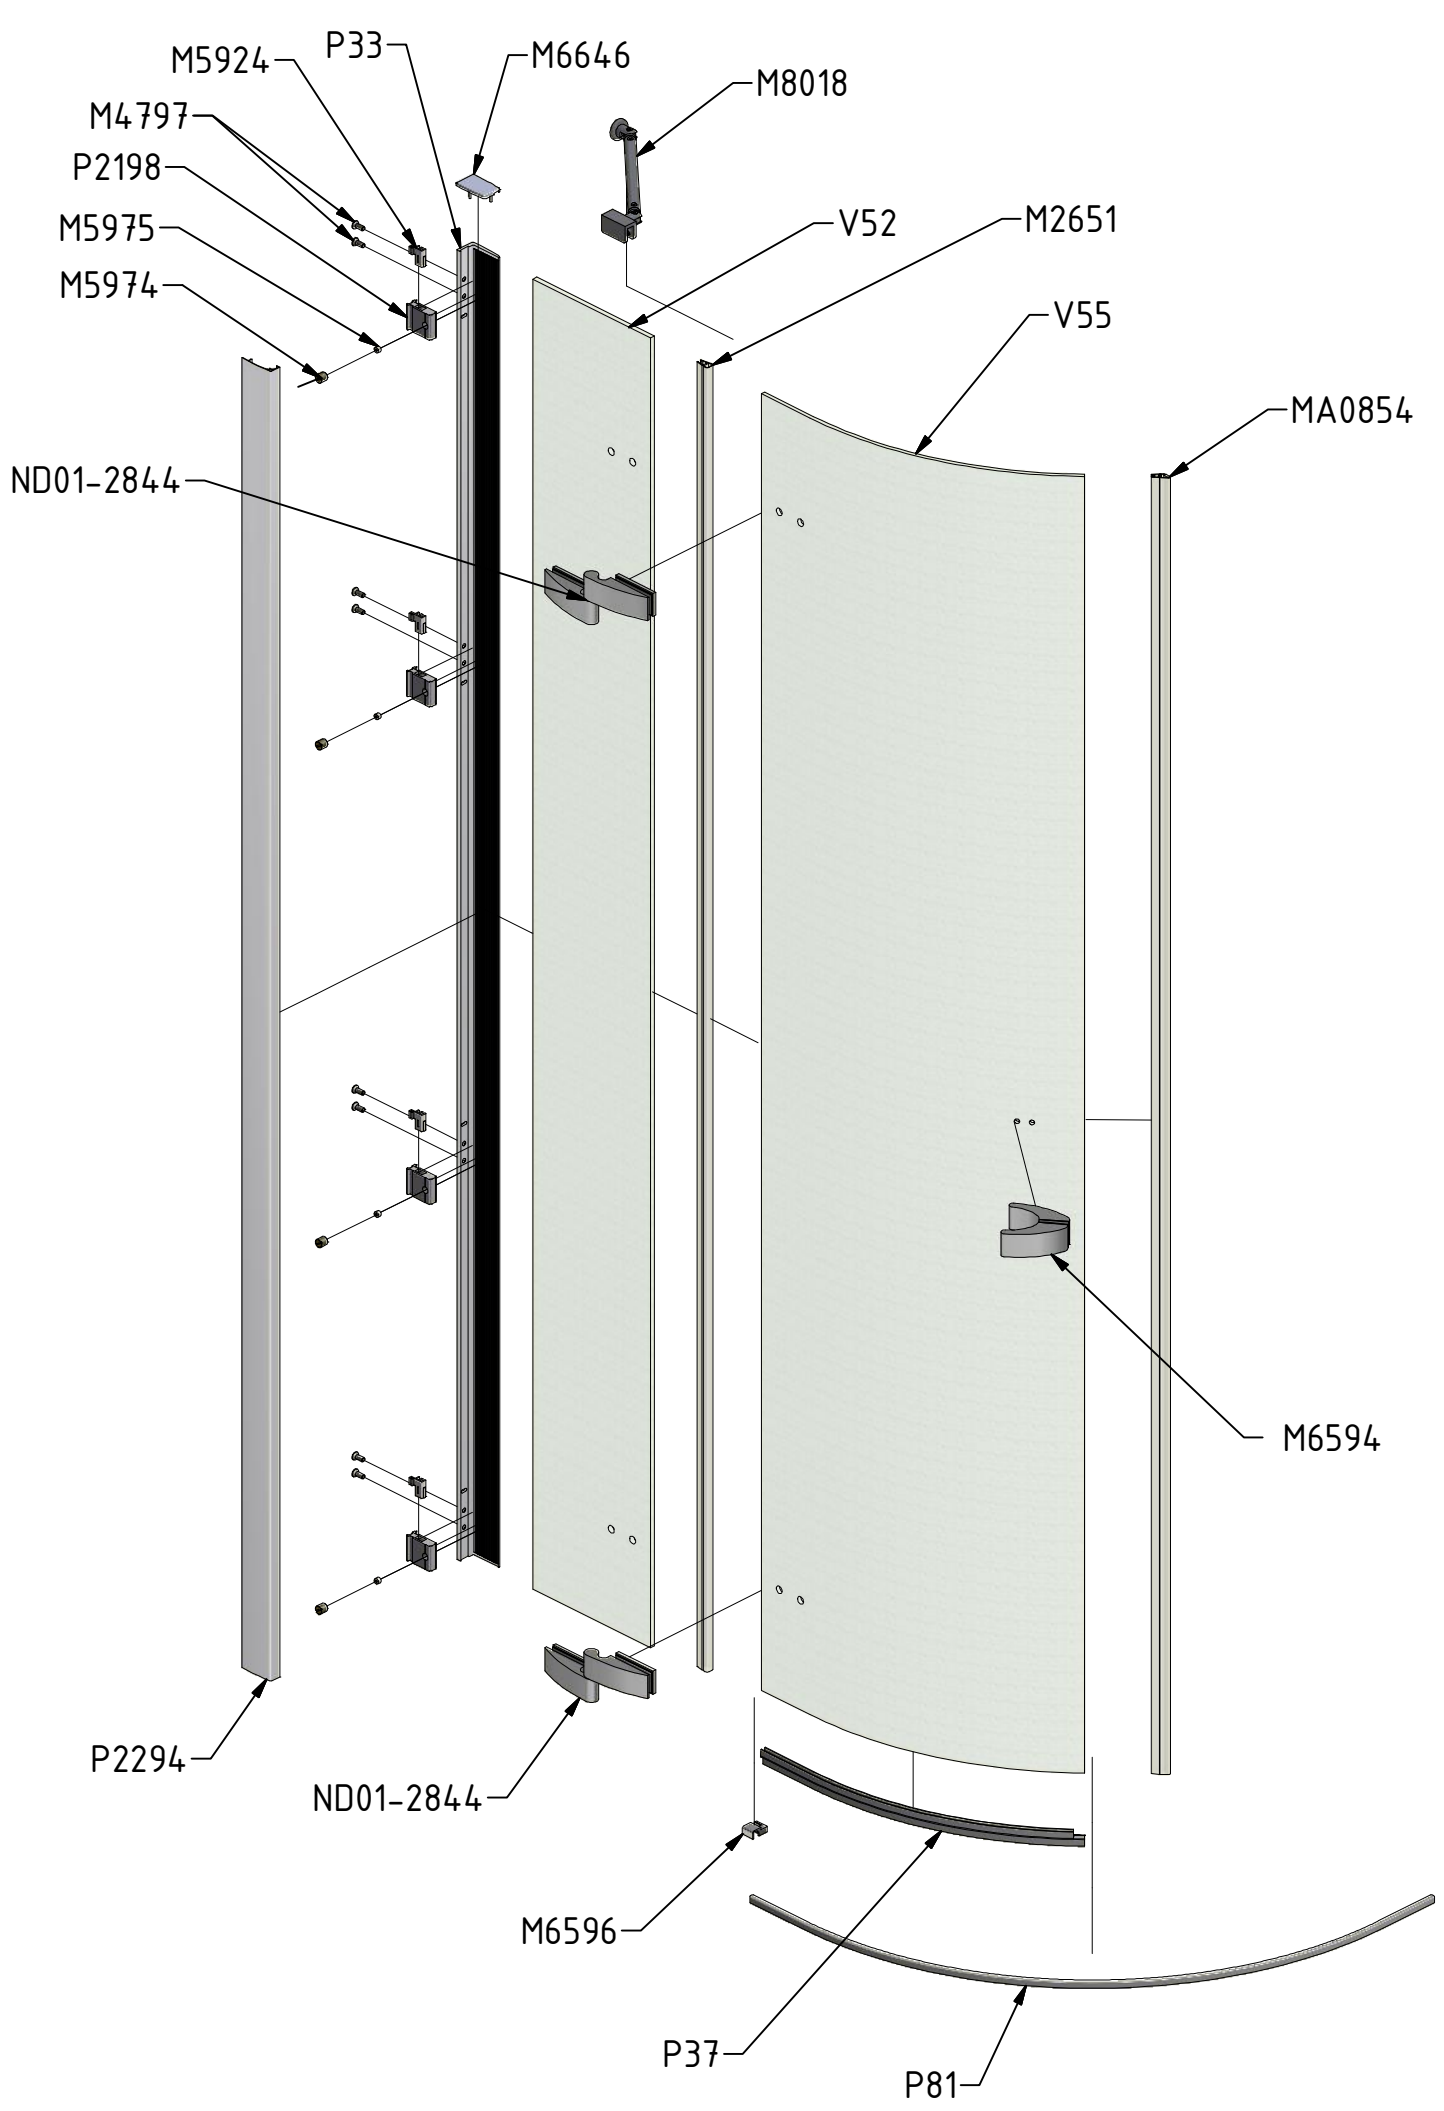

25. 1x

26. 1x  
M6646

29. 1x  
M6645

30. 2x  
M1916

34. 1x  
M8927

35. 1x  
M8928

M6x18 is only for 6mm GLASS!!!

M6x20 is only for 8mm GLASS!!!

SILICONE

AA

SILICONE

AB

SILICONE

P33			ND01-0973-00
P37			ND01-2421
P81	800		P2663
	900		P2289
	1000		P2289

V52	800	clear glass	ND03-0403-00-02
	900	clear glass	ND03-0278-00-02
1000			
	clear glass	ND03-0279-00-02	
V55	800	clear glass	ND02-0548-00-02
	900;1000	clear glass	ND02-0333-00-02