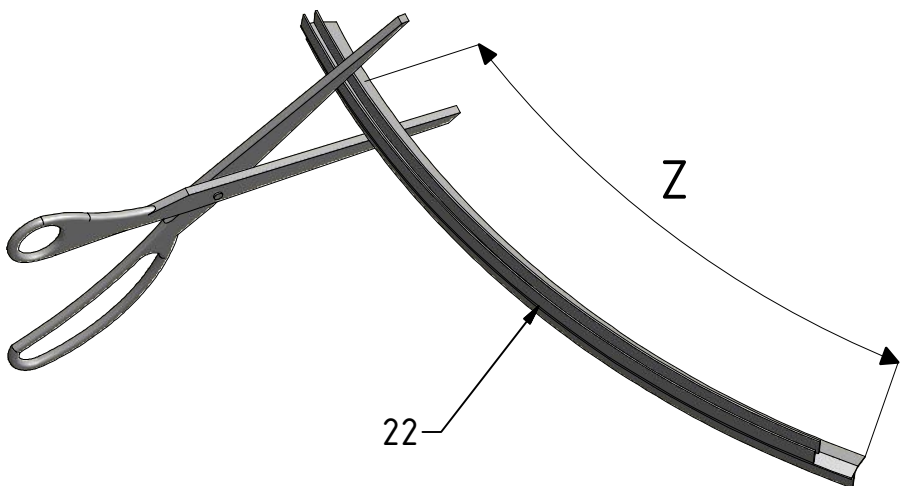

25. 1x

26. 1x  
M6646

29. 1x  
M6645

30. 2x  
M1916

34. 1x  
M8927

35. 1x  
M8928

M6x18 is only for 6mm GLASS!!!

M6x20 is only for 8mm GLASS!!!

SILICONE

AA

SILICONE

AB

SILICONE

P33			ND01-0973-00
P37			ND01-2421
P81	800		P2663
	900		P2289
	1000		P2289

V52	800	clear glass	ND03-0403-00-02
	900	clear glass	ND03-0278-00-02
1000			
	clear glass	ND03-0279-00-02	
V55	800	clear glass	ND02-0548-00-02
	900;1000	clear glass	ND02-0333-00-02