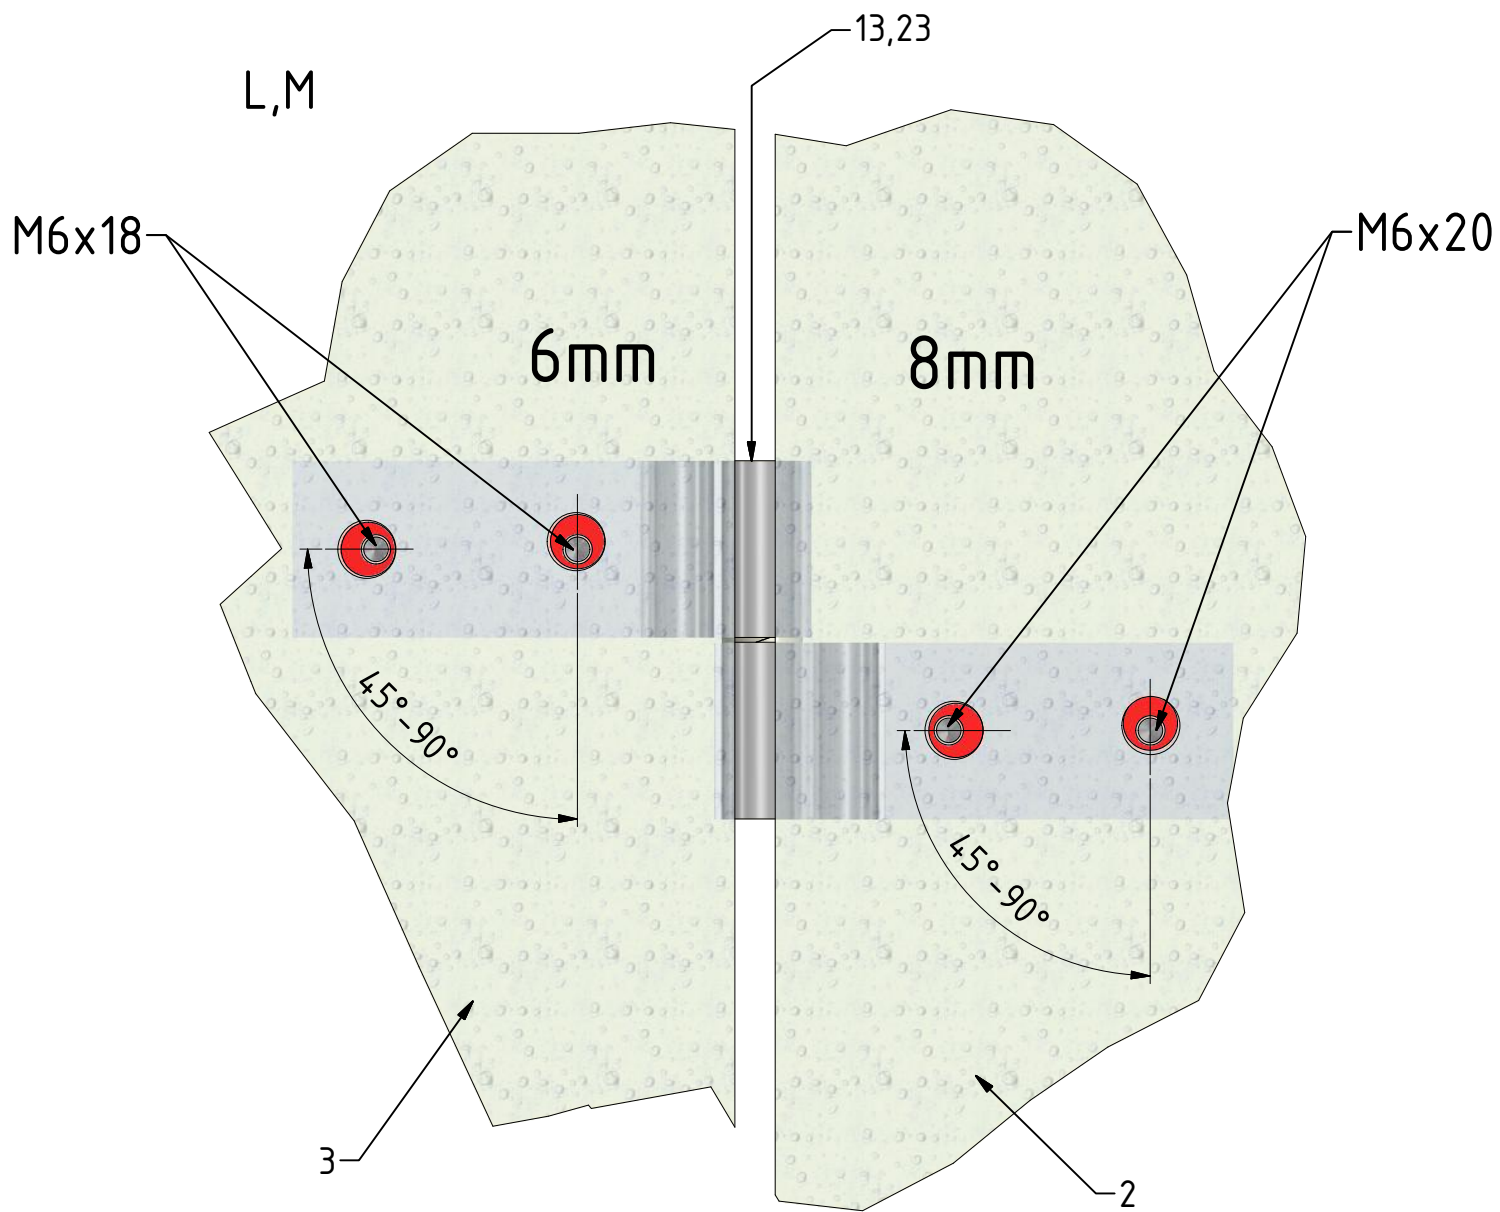

25. 1x

26. 1x  
M6646

29. 1x  
M6645

30. 2x  
M1916

34. 1x  
M8927

35. 1x  
M8928

M6x18 is only for 6mm GLASS!!!

M6x20 is only for 8mm GLASS!!!

SILICONE

AA

SILICONE

AB

SILICONE

P33			ND01-0973-00
P37			ND01-2421
P81	800		P2663
	900		P2289
	1000		P2289

V52	800	clear glass	ND03-0403-00-02
	900	clear glass	ND03-0278-00-02
1000			
	clear glass	ND03-0279-00-02	
V55	800	clear glass	ND02-0548-00-02
	900;1000	clear glass	ND02-0333-00-02