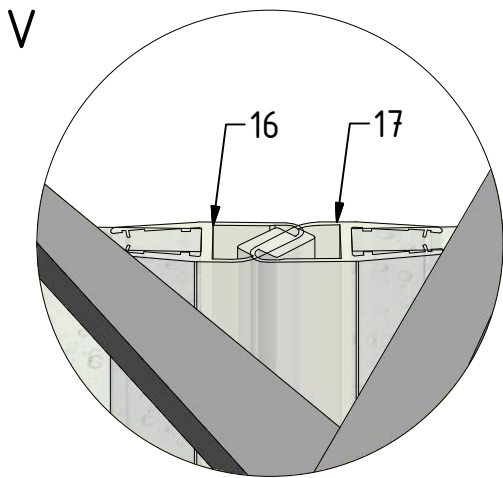

25. 1x

26. 1x  
M6646

29. 1x  
M6645

30. 2x  
M1916

34. 1x  
M8927

35. 1x  
M8928

M6x18 is only for 6mm GLASS!!!

M6x20 is only for 8mm GLASS!!!

SILICONE

AA

SILICONE

AB

SILICONE

P33			ND01-0973-00
P37			ND01-2421
P81	800		P2663
	900		P2289
	1000		P2289

V52	800	clear glass	ND03-0403-00-02
	900	clear glass	ND03-0278-00-02
1000			
	clear glass	ND03-0279-00-02	
V55	800	clear glass	ND02-0548-00-02
	900;1000	clear glass	ND02-0333-00-02