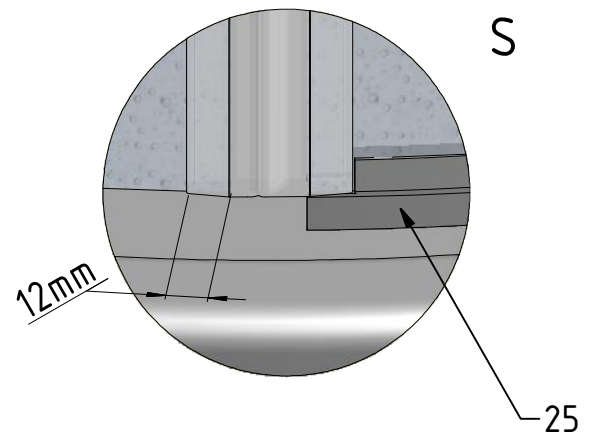

25. 1x

26. 1x  
M6646

29. 1x  
M6645

30. 2x  
M1916

34. 1x  
M8927

35. 1x  
M8928

M6x18 is only for 6mm GLASS!!!

M6x20 is only for 8mm GLASS!!!

SILICONE

AA

SILICONE

AB

SILICONE

P33			ND01-0973-00
P37			ND01-2421
P81	800		P2663
	900		P2289
	1000		P2289

V52	800	clear glass	ND03-0403-00-02
	900	clear glass	ND03-0278-00-02
1000			
	clear glass	ND03-0279-00-02	
V55	800	clear glass	ND02-0548-00-02
	900;1000	clear glass	ND02-0333-00-02