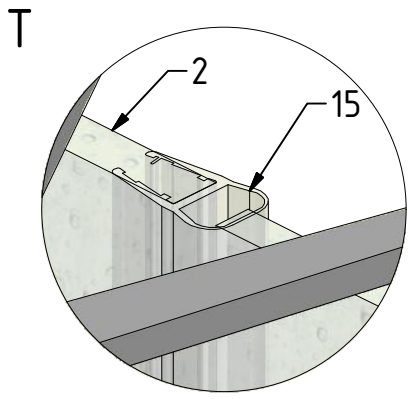

25. 1x

26. 1x  
M6646

29. 1x  
M6645

30. 2x  
M1916

34. 1x  
M8927

35. 1x  
M8928

M6x18 is only for 6mm GLASS!!!

M6x20 is only for 8mm GLASS!!!

SILICONE

AA

SILICONE

AB

SILICONE

P33			ND01-0973-00
P37			ND01-2421
P81	800		P2663
	900		P2289
	1000		P2289

V52	800	clear glass	ND03-0403-00-02
	900	clear glass	ND03-0278-00-02
1000			
	clear glass	ND03-0279-00-02	
V55	800	clear glass	ND02-0548-00-02
	900;1000	clear glass	ND02-0333-00-02