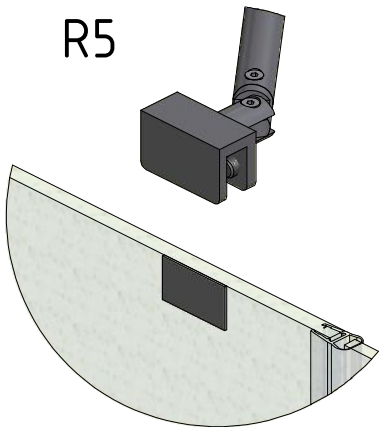

25. 1x

26. 1x  
M6646

29. 1x  
M6645

30. 2x  
M1916

34. 1x  
M8927

35. 1x  
M8928

M6x18 is only for 6mm GLASS!!!

M6x20 is only for 8mm GLASS!!!

SILICONE

AA

SILICONE

AB

SILICONE

P33			ND01-0973-00
P37			ND01-2421
P81	800		P2663
	900		P2289
	1000		P2289

V52	800	clear glass	ND03-0403-00-02
	900	clear glass	ND03-0278-00-02
1000			
	clear glass	ND03-0279-00-02	
V55	800	clear glass	ND02-0548-00-02
	900;1000	clear glass	ND02-0333-00-02