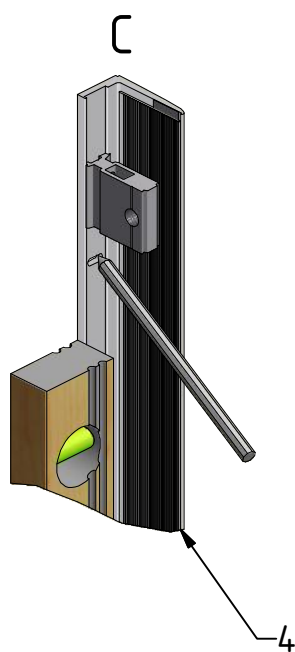

25. 1x

26. 1x  
M6646

29. 1x  
M6645

30. 2x  
M1916

34. 1x  
M8927

35. 1x  
M8928

M6x18 is only for 6mm GLASS!!!

M6x20 is only for 8mm GLASS!!!

SILICONE

AA

SILICONE

AB

SILICONE

P33			ND01-0973-00
P37			ND01-2421
P81	800		P2663
	900		P2289
	1000		P2289

V52	800	clear glass	ND03-0403-00-02
	900	clear glass	ND03-0278-00-02
1000			
	clear glass	ND03-0279-00-02	
V55	800	clear glass	ND02-0548-00-02
	900;1000	clear glass	ND02-0333-00-02