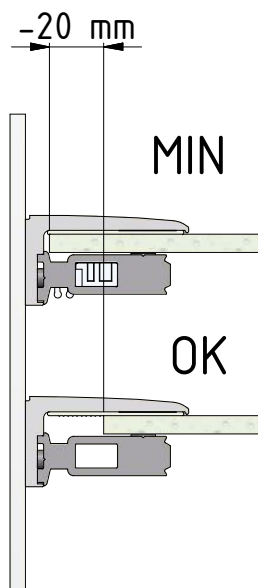

25. 1x

26. 1x  
M6646

29. 1x  
M6645

30. 2x  
M1916

34. 1x  
M8927

35. 1x  
M8928

M6x18 is only for 6mm GLASS!!!

M6x20 is only for 8mm GLASS!!!

SILICONE

AA

SILICONE

AB

SILICONE

P33			ND01-0973-00
P37			ND01-2421
P81	800		P2663
	900		P2289
	1000		P2289

V52	800	clear glass	ND03-0403-00-02
	900	clear glass	ND03-0278-00-02
1000			
	clear glass	ND03-0279-00-02	
V55	800	clear glass	ND02-0548-00-02
	900;1000	clear glass	ND02-0333-00-02