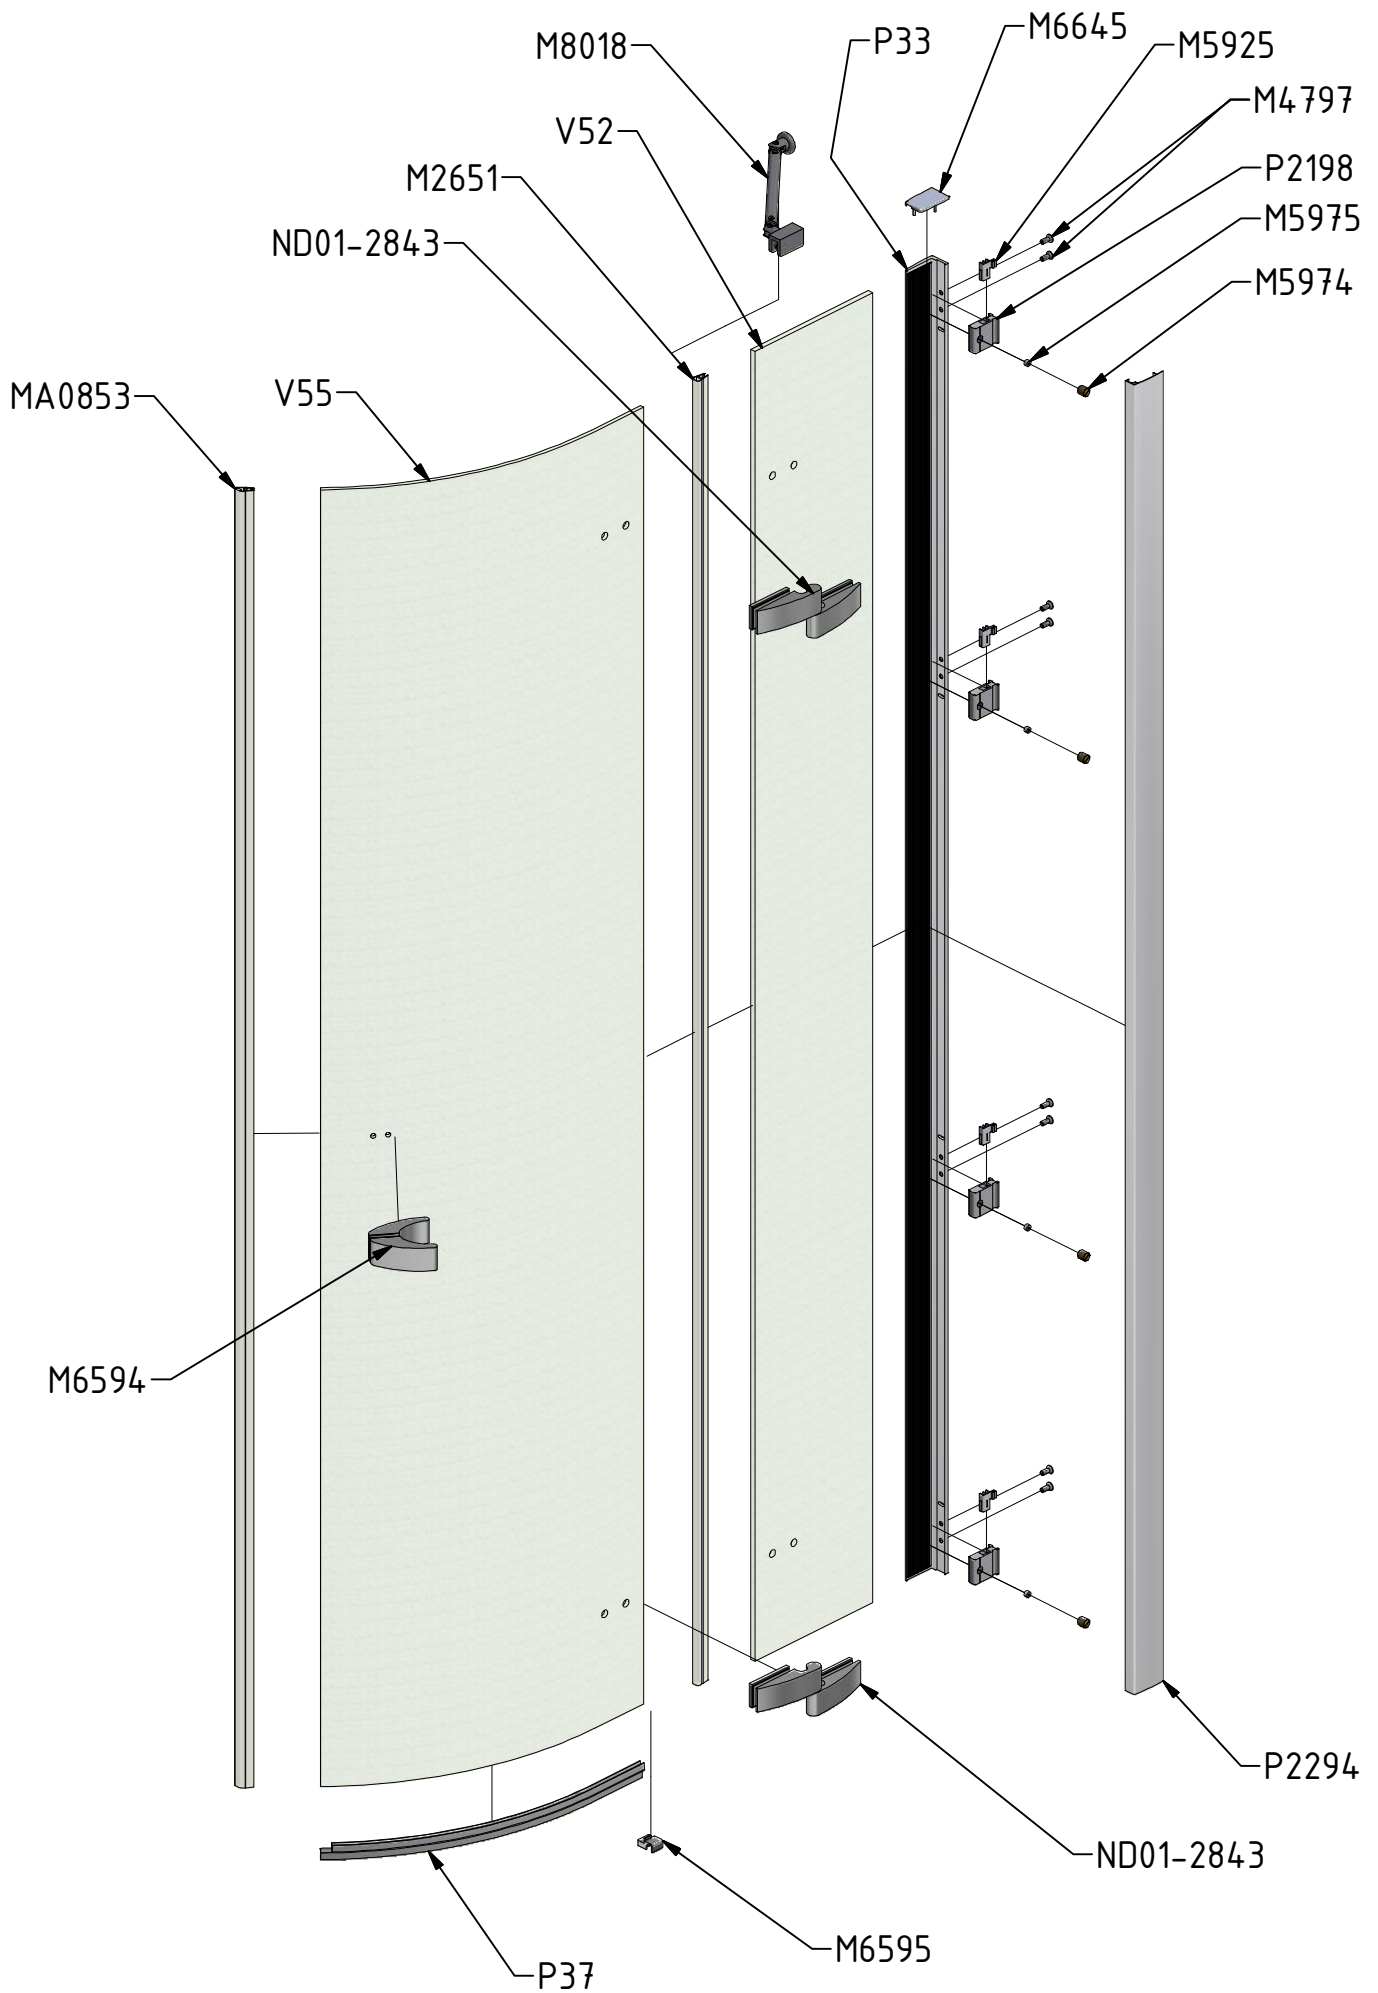

25. 1x

26. 1x  
M6646

29. 1x  
M6645

30. 2x  
M1916

34. 1x  
M8927

35. 1x  
M8928

M6x18 is only for 6mm GLASS!!!

M6x20 is only for 8mm GLASS!!!

SILICONE

AA

SILICONE

AB

SILICONE

P33			ND01-0973-00
P37			ND01-2421
P81	800		P2663
	900		P2289
	1000		P2289

V52	800	clear glass	ND03-0403-00-02
	900	clear glass	ND03-0278-00-02
1000			
	clear glass	ND03-0279-00-02	
V55	800	clear glass	ND02-0548-00-02
	900;1000	clear glass	ND02-0333-00-02