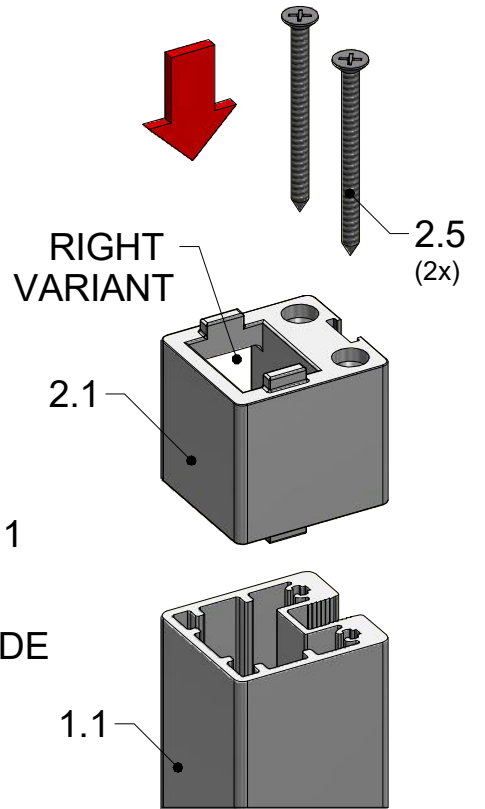

A1/B1

Next step in instructions is for left installation
(for right installation - proceed in a mirror image)