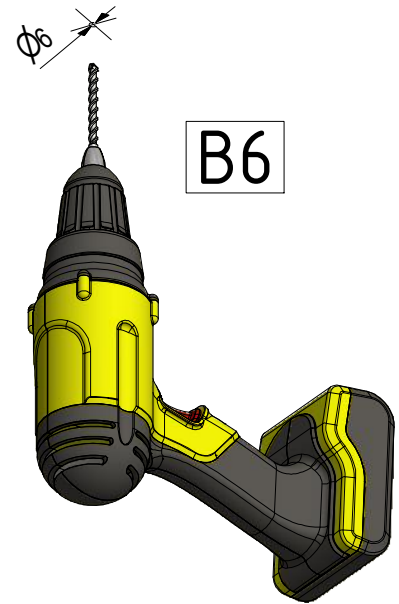

CI TWP

VERTICAL INSTALLATION

CALIDA TWP			
INSTALLATION	H (mm)	Id. brillant	Id. black
Vertical	2150-3000	CI TWP 3000 VE	CI TWP 3000 NE

CI TWP

CI TWP

POS	PREVIEW	PCS	SPARE PART
1	PROFILES SET	1	P6973-Brillant P7178-Black
2	ACCESSORIES	1	P6972-Brillant P7179-Black

A1/B1

Next step in instructions is for left installation
(for right installation - proceed in a mirror image)

LEFT Installation

RIGHT Installation

A) HORIZONTAL INSTALLATION

B) VERTICAL INSTALLATION

Roth Energy and Sanitary Systems