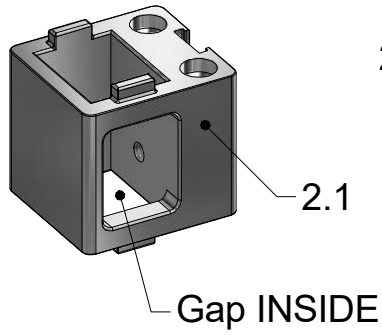

A1/B1

Next step in instructions is for left installation
(for right installation - proceed in a mirror image)