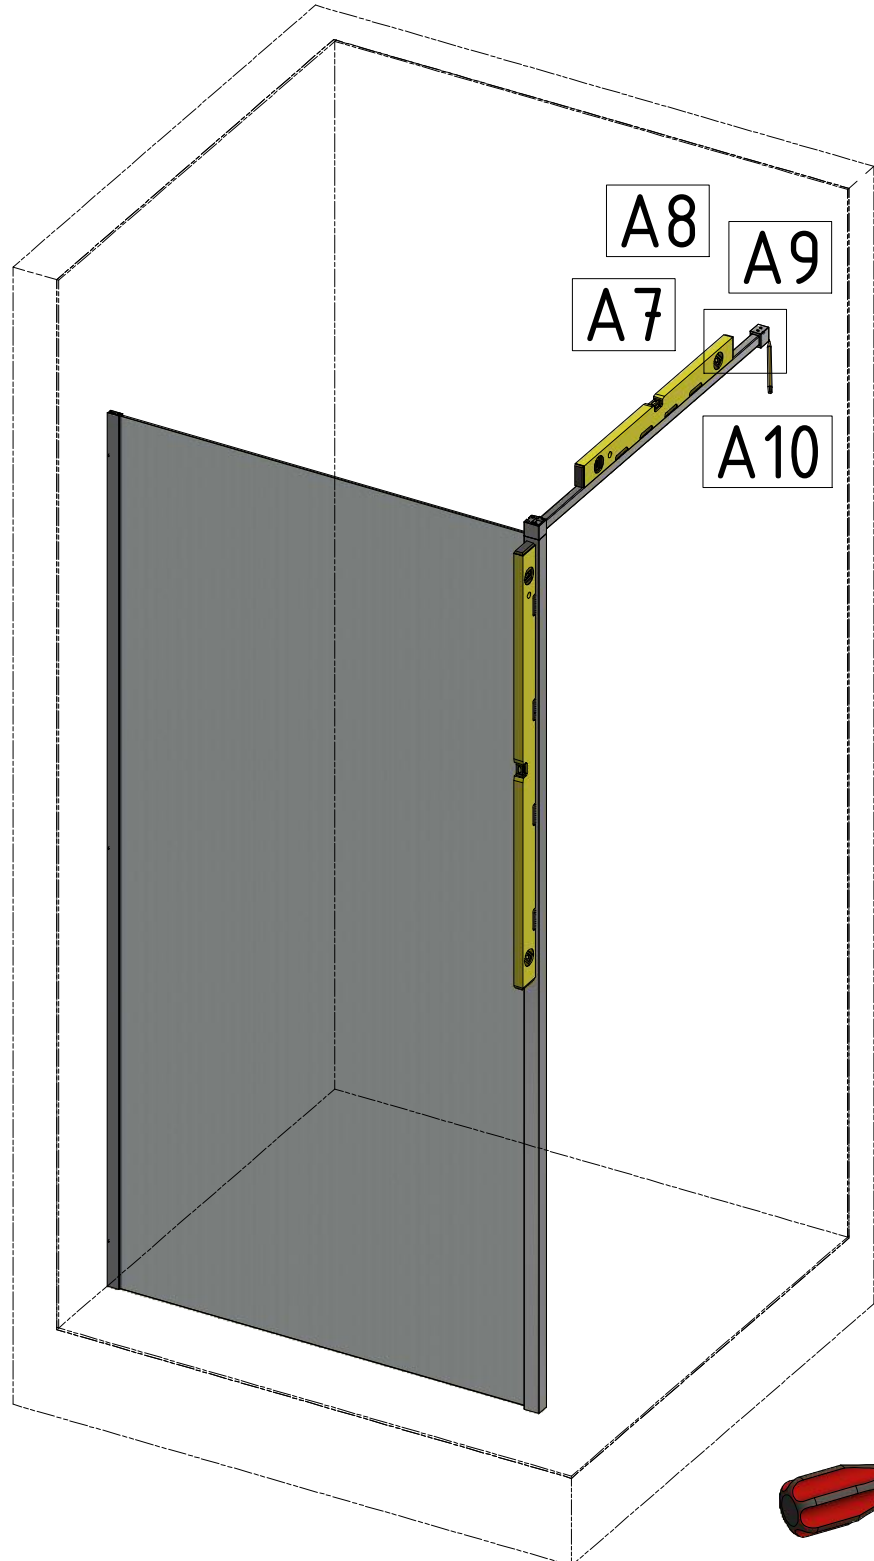

CI TWP

VERTICAL INSTALLATION

CALIDA TWP			
INSTALLATION	H (mm)	Id. brillant	Id. black
Vertical	2150-3000	CI TWP 3000 VE	CI TWP 3000 NE

CI TWP

CI TWP

POS	PREVIEW	PCS	SPARE PART
1	PROFILES SET	1	P6973-Brillant P7178-Black
2	ACCESSORIES	1	P6972-Brillant P7179-Black

A1/B1

Next step in instructions is for left installation
(for right installation - proceed in a mirror image)

LEFT Installation

RIGHT Installation

A) HORIZONTAL INSTALLATION

B) VERTICAL INSTALLATION

Roth Energy and Sanitary Systems