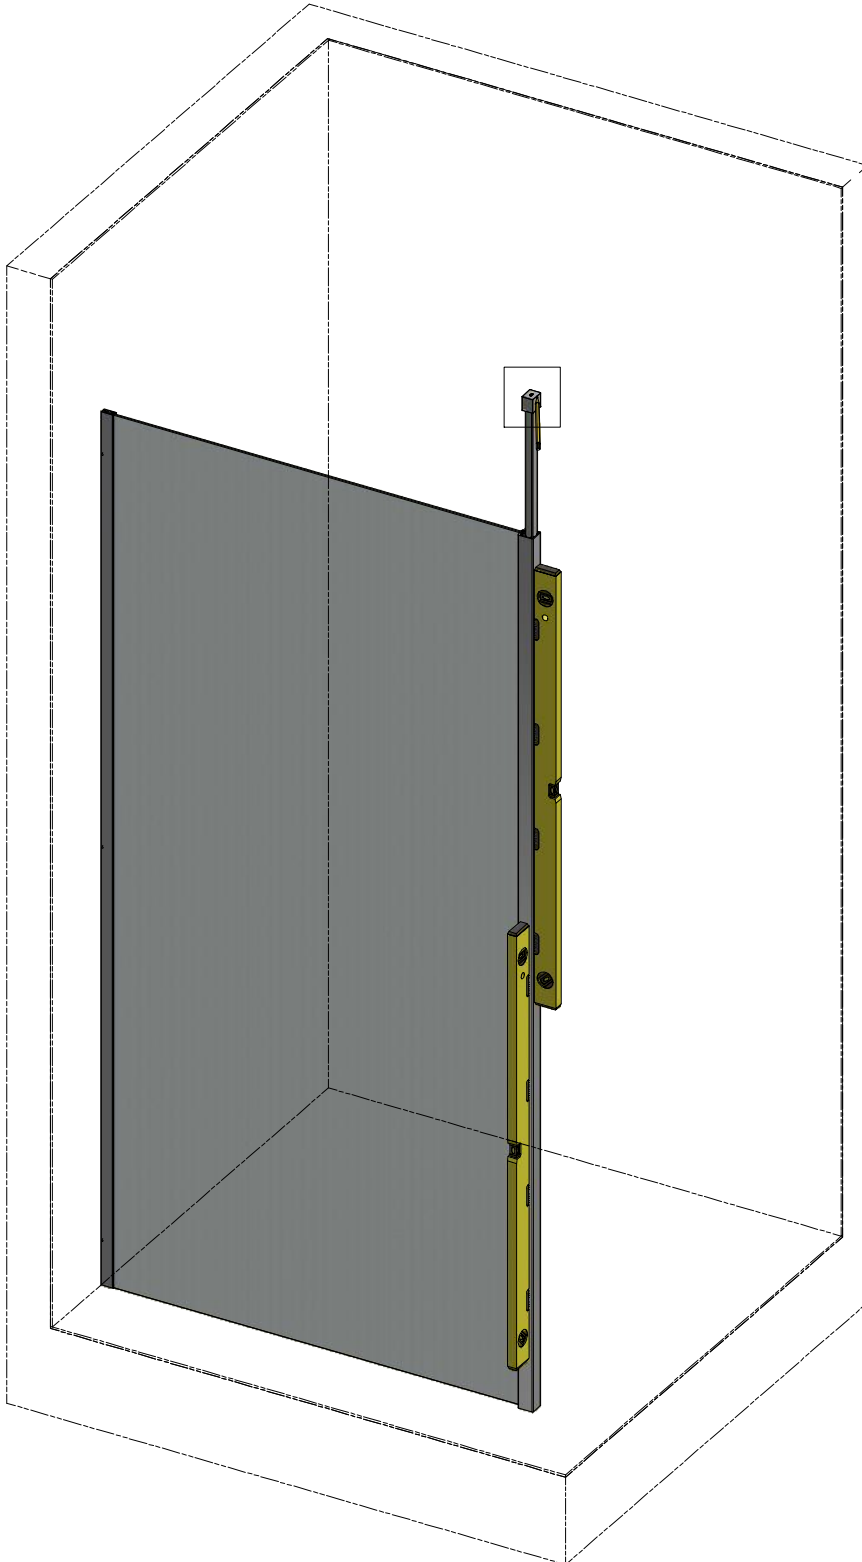

**Assembling Instruction
Montageanleitung
Notice de montage
Montážní návod**

Shower for life

CI TWP

HORIZONTAL INSTALLATION

CALIDA TWP			
INSTALLATION	A (mm)	Id. brillant	Id. black
Horizontal	700-1200	CI TWP 3000 VE	CI TWP 3000 NE

CI TWP

VERTICAL INSTALLATION

CALIDA TWP			
INSTALLATION	H (mm)	Id. brillant	Id. black
Vertical	2150-3000	CI TWP 3000 VE	CI TWP 3000 NE

CI TWP

CI TWP

POS	PREVIEW	PCS	SPARE PART
1	PROFILES SET	1	P6973-Brillant P7178-Black
2	ACCESSORIES	1	P6972-Brillant P7179-Black

A1/B1

Next step in instructions is for left installation
(for right installation - proceed in a mirror image)

LEFT Installation

RIGHT Installation

A) HORIZONTAL INSTALLATION

B) VERTICAL INSTALLATION

Roth Energy and Sanitary Systems