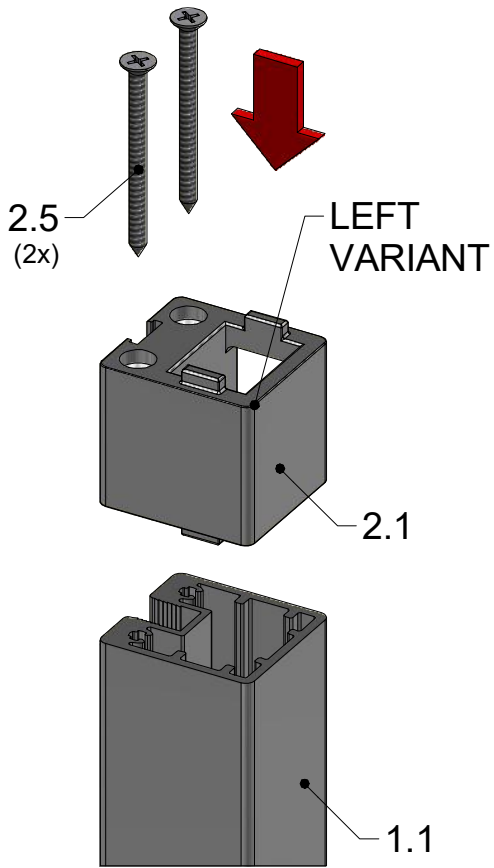

A1/B1

Next step in instructions is for left installation
(for right installation - proceed in a mirror image)