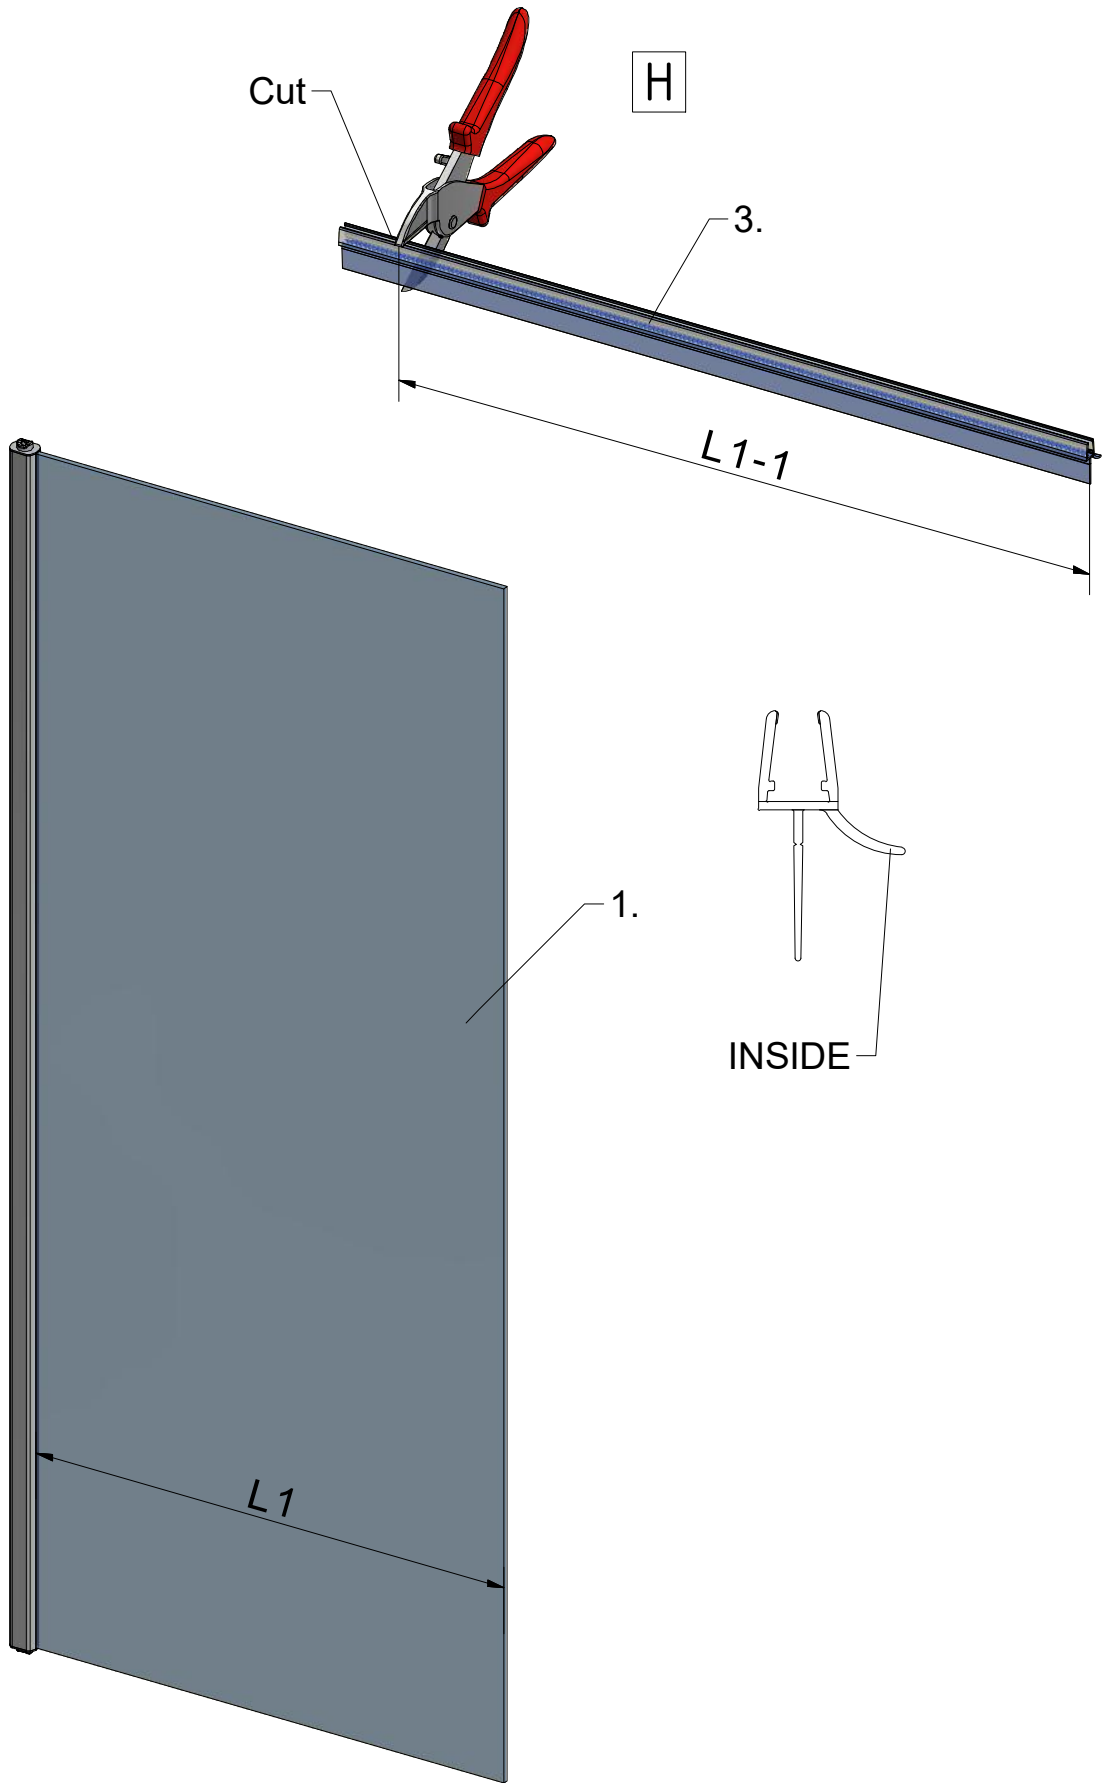

2. P6574 (VPE) P6986 (NPE)

CI BAF		
ID	TYPE	L (mm)
CI BAE 075150 VPE	750	740-765

Next step in instructions is for left installation
(for right installation - proceed in a mirror image)

LEFT Installation

RIGHT Installation