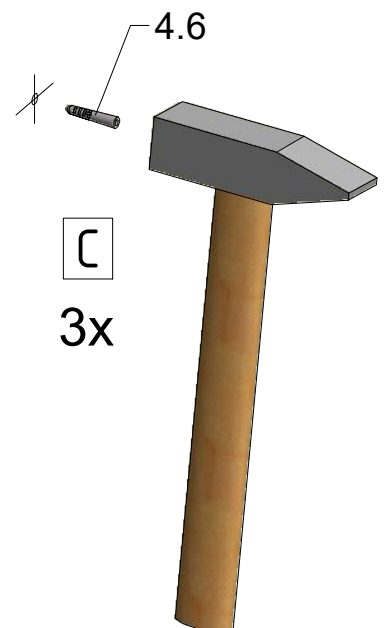

2. P6574 (VPE) P6986 (NPE)

CI BAF		
ID	TYPE	L (mm)
CI BAE 075150 VPE	750	740-765

Next step in instructions is for left installation
(for right installation - proceed in a mirror image)

LEFT Installation

RIGHT Installation