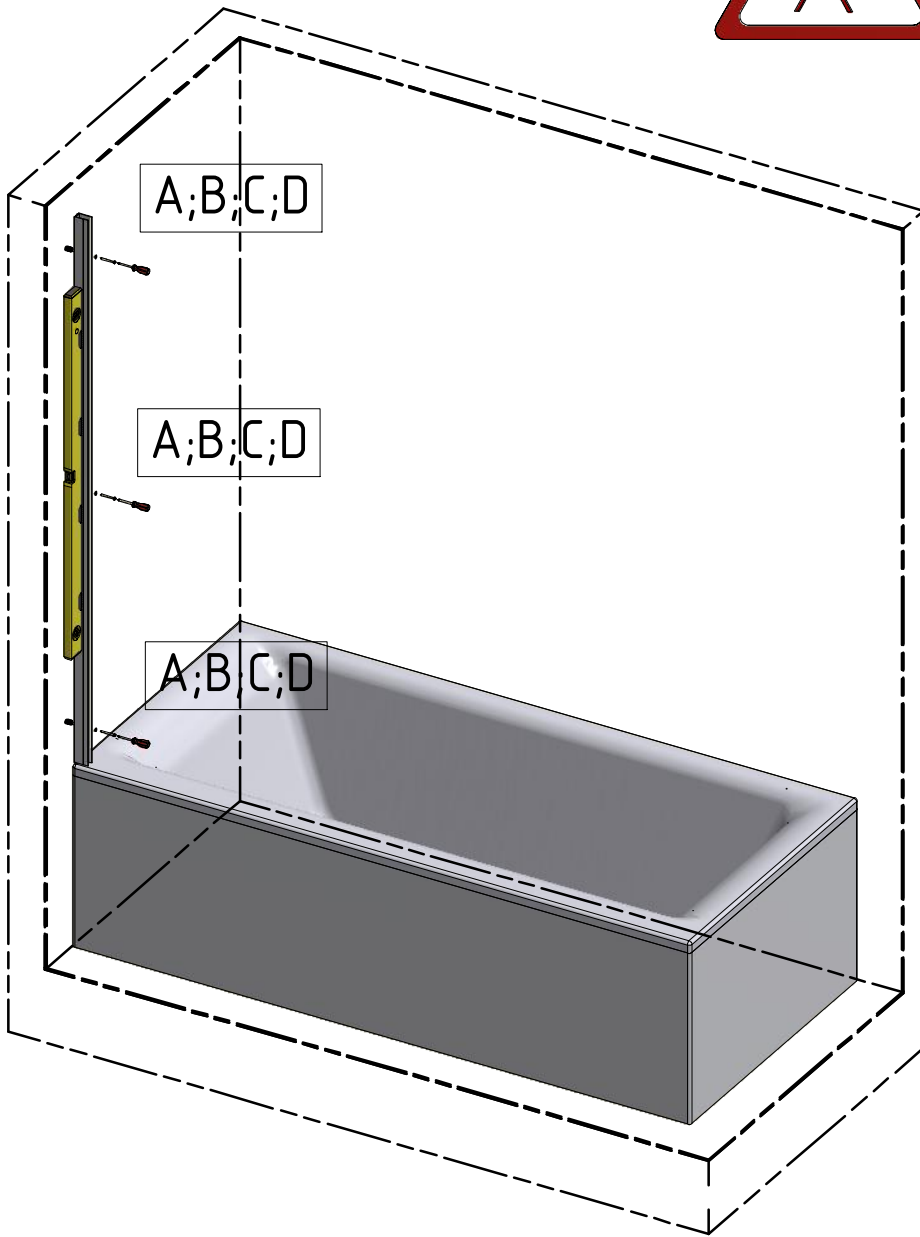

2. P6574 (VPE) P6986 (NPE)

CI BAF		
ID	TYPE	L (mm)
CI BAE 075150 VPE	750	740-765

Next step in instructions is for left installation
(for right installation - proceed in a mirror image)

LEFT Installation

RIGHT Installation

Use for protect and support door glass

SILICONE

SILICONE
MIN 100mm

Roth Energy and Sanitary Systems

Generation

- Solar systems <
- Heat pump systems <

Storage

- Storage systems for Domestic & heating water <
- Combustibles and biofuels <
- Rainwater and waste water <