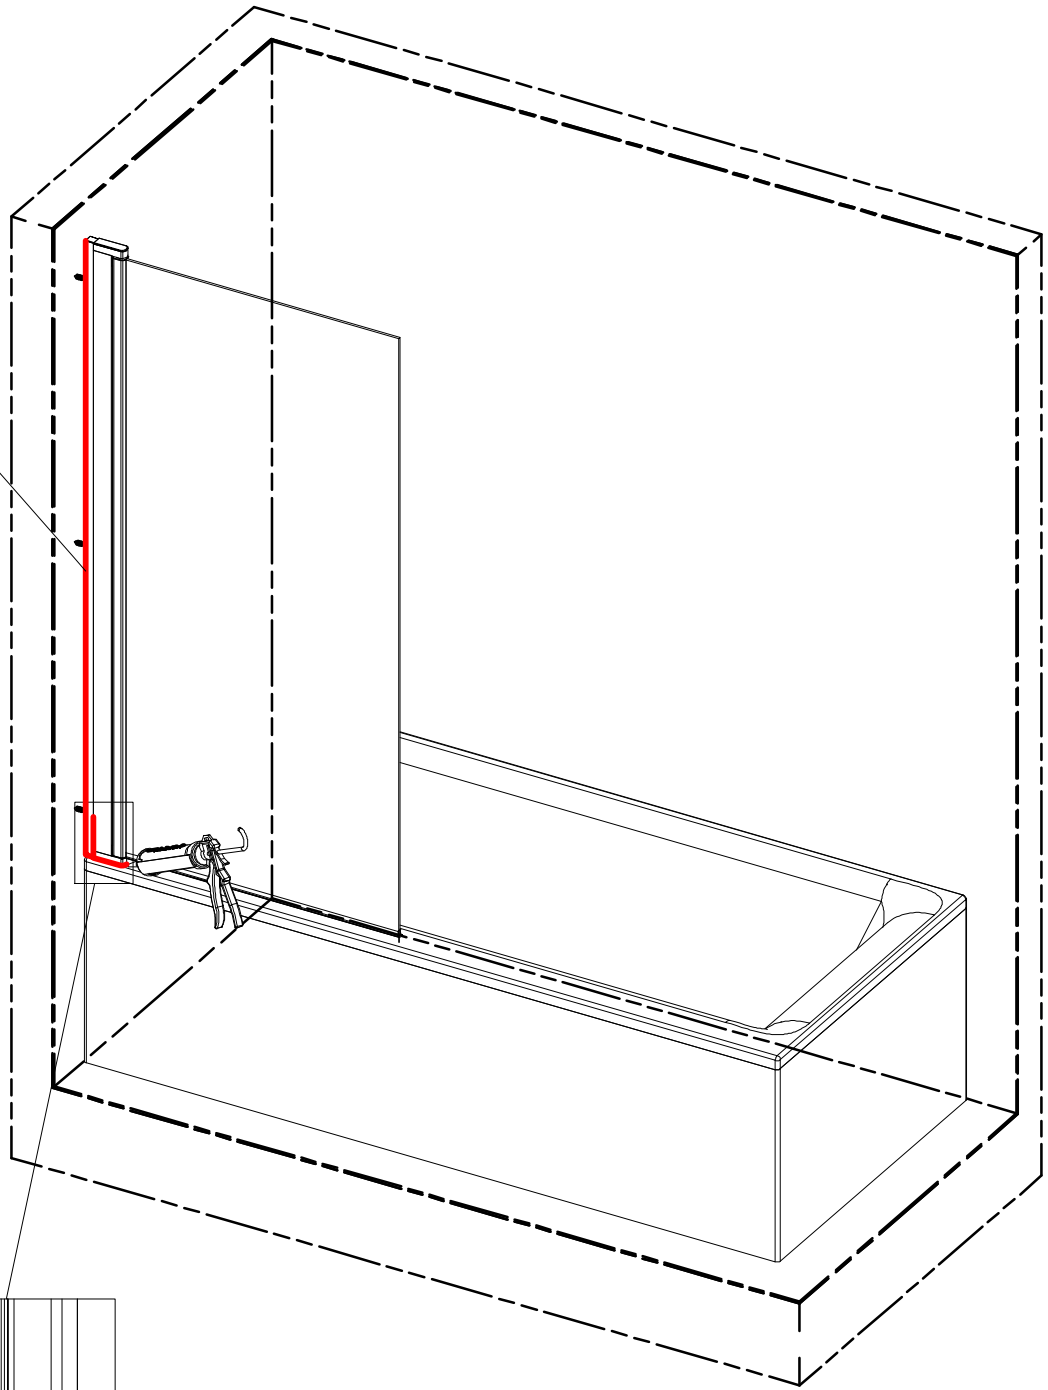

SILICONE

SILICONE
MIN 100mm