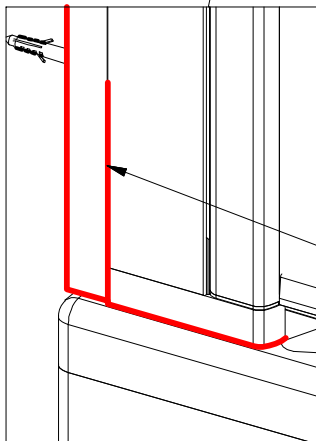

SILICONE

SILICONE
MIN 100mm