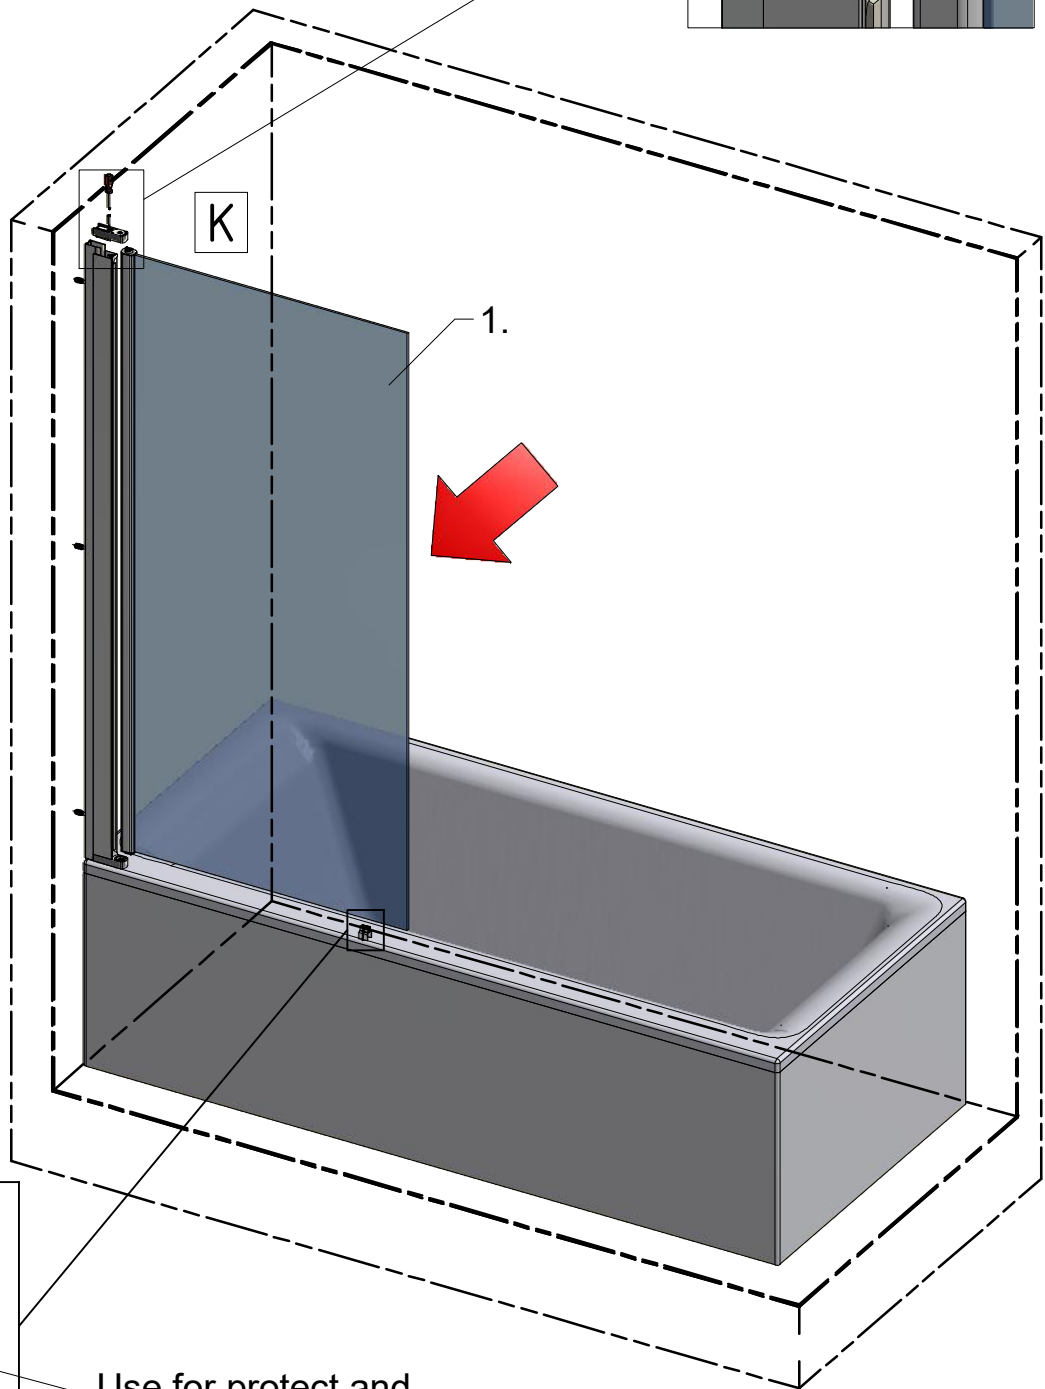

2. P6574 (VPE) P6986 (NPE)

CI BAF		
ID	TYPE	L (mm)
CI BAE 075150 VPE	750	740-765

Next step in instructions is for left installation
(for right installation - proceed in a mirror image)

LEFT Installation

RIGHT Installation

Use for protect and support door glass

SILICONE

SILICONE
MIN 100mm

Roth Energy and Sanitary Systems

Generation

- Solar systems <
- Heat pump systems <

Storage

- Storage systems for Domestic & heating water <
- Combustibles and biofuels <
- Rainwater and waste water <