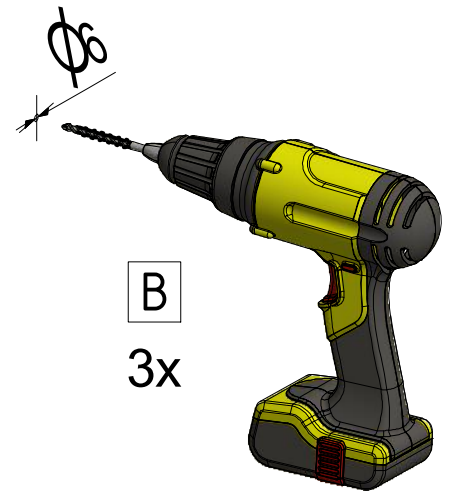

2. P6574 (VPE) P6986 (NPE)

CI BAF		
ID	TYPE	L (mm)
CI BAE 075150 VPE	750	740-765

Next step in instructions is for left installation
(for right installation - proceed in a mirror image)

LEFT Installation

RIGHT Installation