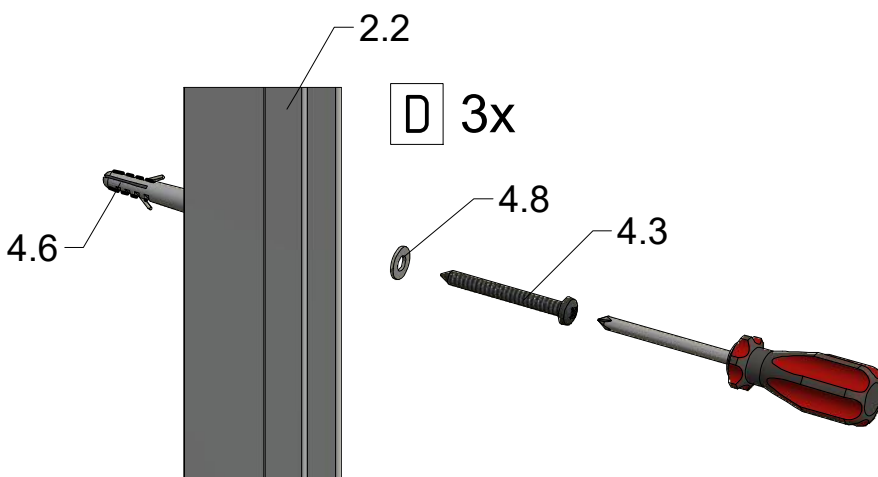

2. P6574 (VPE) P6986 (NPE)

CI BAF		
ID	TYPE	L (mm)
CI BAE 075150 VPE	750	740-765

Next step in instructions is for left installation
(for right installation - proceed in a mirror image)

LEFT Installation

RIGHT Installation