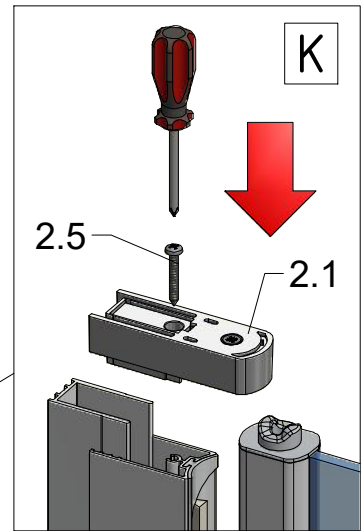

2. P6574 (VPE) P6986 (NPE)

CI BAF		
ID	TYPE	L (mm)
CI BAE 075150 VPE	750	740-765

Next step in instructions is for left installation
(for right installation - proceed in a mirror image)

LEFT Installation

RIGHT Installation