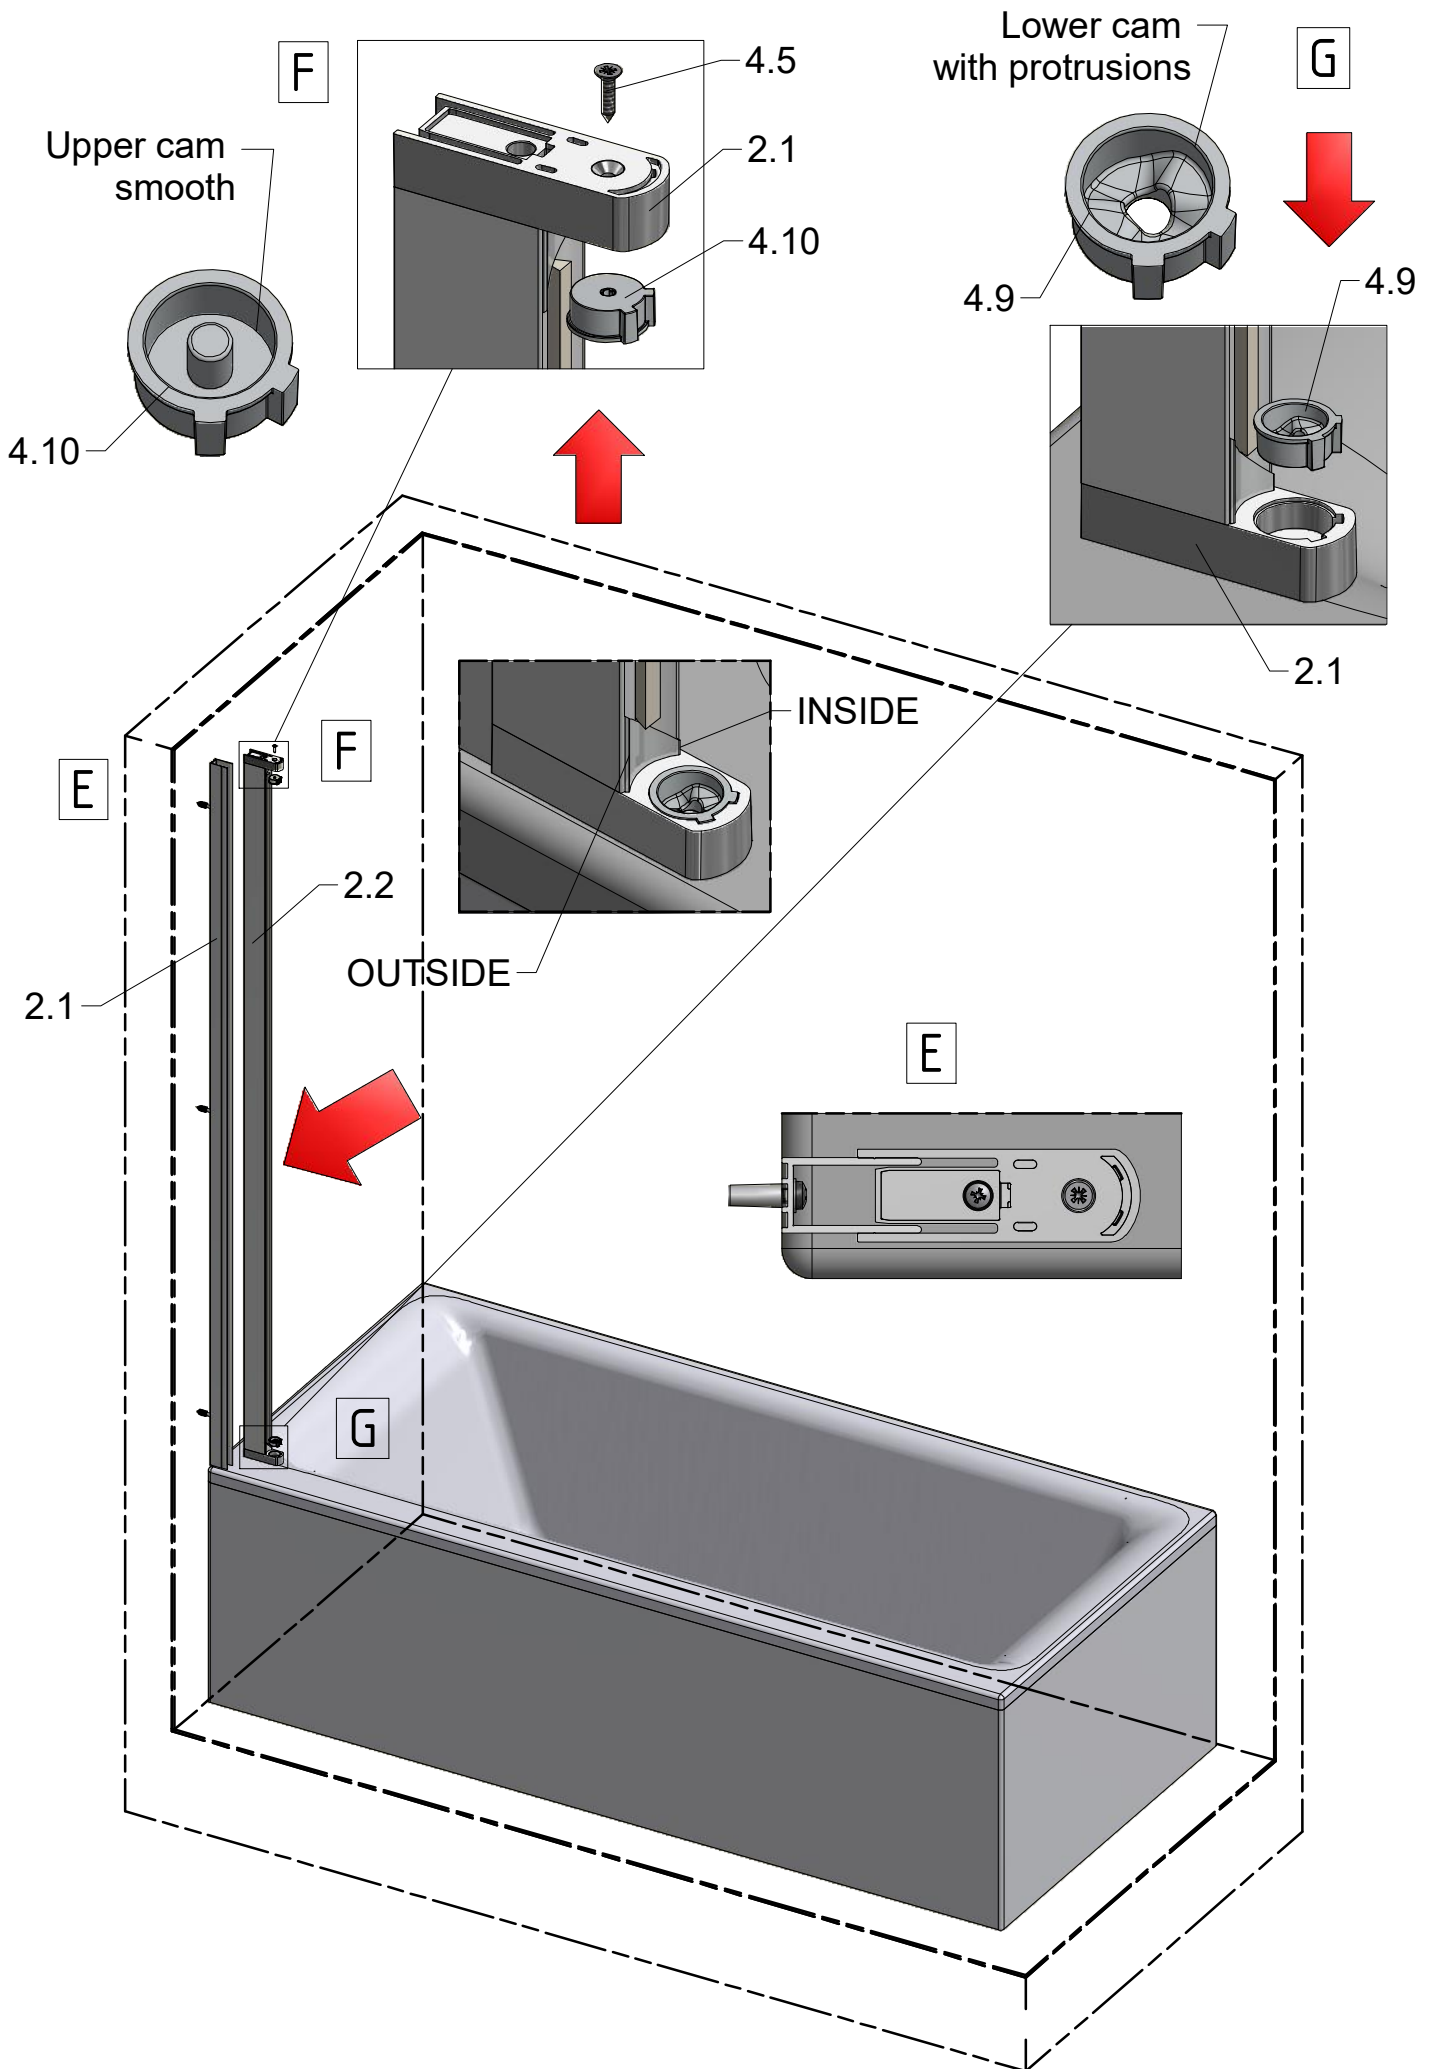

2. P6574 (VPE) P6986 (NPE)

CI BAF		
ID	TYPE	L (mm)
CI BAE 075150 VPE	750	740-765

Next step in instructions is for left installation
(for right installation - proceed in a mirror image)

LEFT Installation

RIGHT Installation