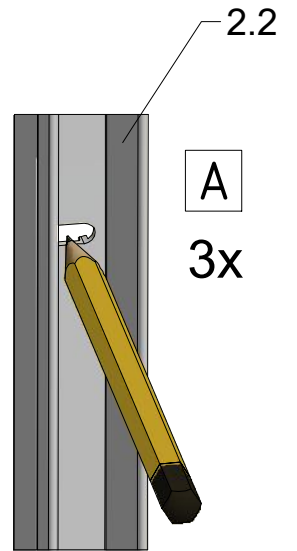

2. P6574 (VPE) P6986 (NPE)

CI BAF		
ID	TYPE	L (mm)
CI BAE 075150 VPE	750	740-765

Next step in instructions is for left installation
(for right installation - proceed in a mirror image)

LEFT Installation

RIGHT Installation