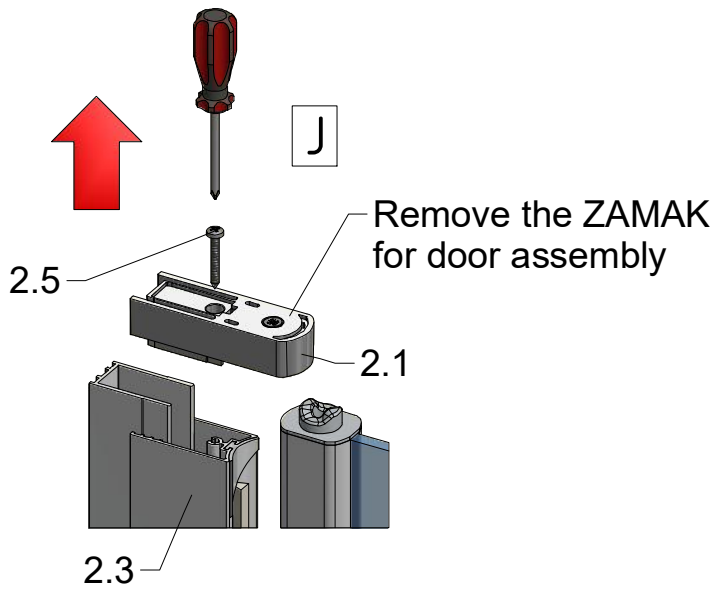

2. P6574 (VPE) P6986 (NPE)

CI BAF		
ID	TYPE	L (mm)
CI BAE 075150 VPE	750	740-765

Next step in instructions is for left installation
(for right installation - proceed in a mirror image)

LEFT Installation

RIGHT Installation