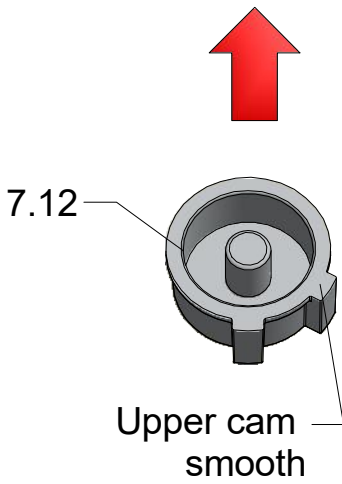

Protective layer ROTH ETC always in the shower area (designed for contact with water)