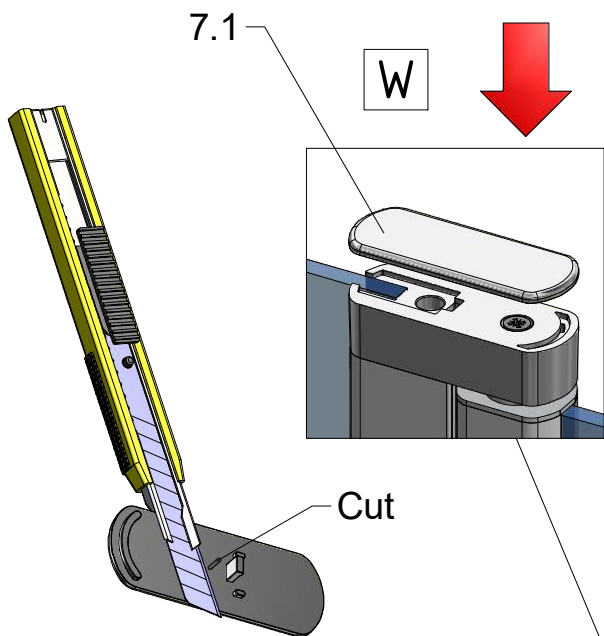

Next step in instructions is for left installation
(for right installation - proceed in a mirror image)

LEFT Installation

RIGHT Installation

Protective layer ROTH ETC always in the shower area (designed for contact with water)

INSIDE

Remove the ZAMAK for door assembly

OUTSIDE INSIDE

Use for protect and support door glass

Use for protect and support door glass

R 6x

S 6x

T 6x

7.16
Remove after
tightening the screws

Glass

Soft silicon pad

Glass protection

Mounting without threshold bar

Mounting with threshold bar

SILICONE

SILICONE