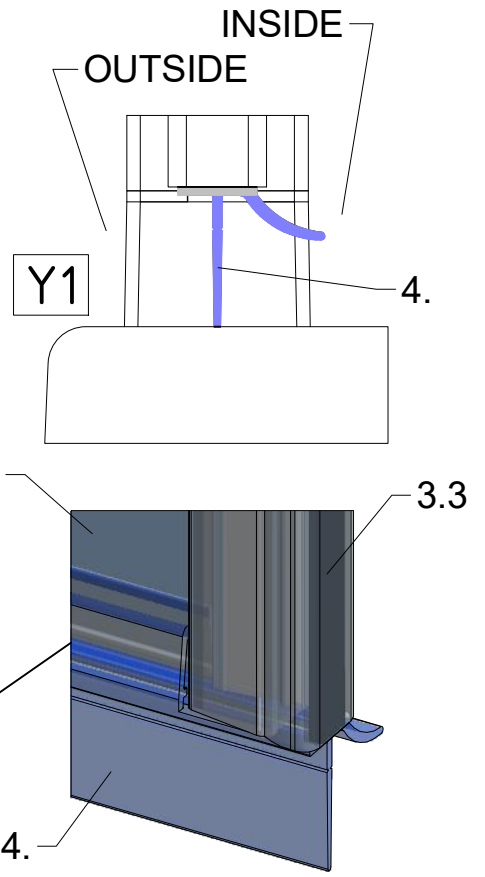

Next step in instructions is for left installation
(for right installation - proceed in a mirror image)

LEFT Installation

RIGHT Installation

Protective layer ROTH ETC always in the shower area (designed for contact with water)

7.16
Remove after
tightening the screws

Glass

Soft silicon pad

Glass protection

Mounting without threshold bar

Mounting with threshold bar

SILICONE

SILICONE

SILICONE
MIN 100mm

SILICONE
MIN 100mm

Roth Energy and Sanitary Systems

Generation

- Solar systems <
- Heat pump systems <

Storage

- Storage systems for Domestic & heating water <
- Combustibles and biofuels <
- Rainwater and waste water <