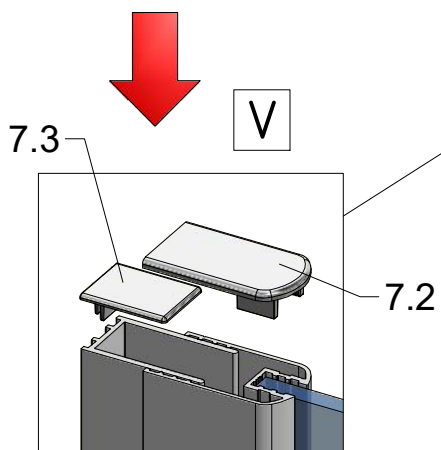

INSIDE

Remove the ZAMAK for door assembly

OUTSIDE INSIDE

Use for protect and support door glass

Use for protect and support door glass

R 6x

S 6x

T 6x

7.16
Remove after
tightening the screws

Glass

Soft silicon pad

Glass protection

Mounting without threshold bar

Mounting with threshold bar

SILICONE

SILICONE