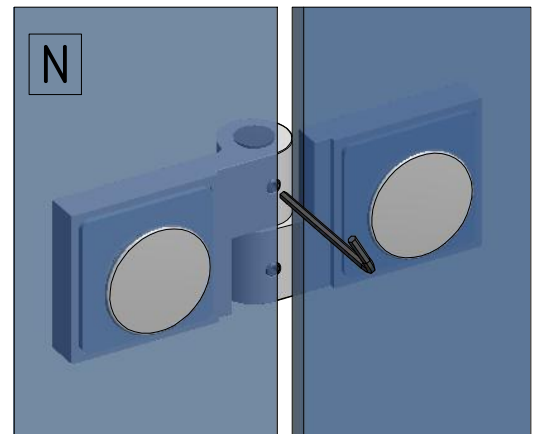

Next step in instructions is for left installation
(for right installation - proceed in a mirror image)

LEFT Installation

RIGHT Installation

Protective layer ROTH ETC always in the shower area (designed for contact with water)

INSIDE

Remove the ZAMAK for door assembly

OUTSIDE INSIDE

Use for protect and support door glass

Use for protect and support door glass

R 6x

S 6x

T 6x

7.16
Remove after
tightening the screws

Glass

Soft silicon pad

Glass protection

Mounting without threshold bar

Mounting with threshold bar

SILICONE

SILICONE