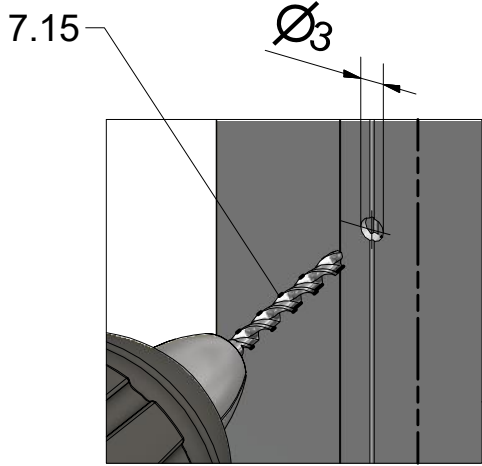

Next step in instructions is for left installation
(for right installation - proceed in a mirror image)

LEFT Installation

RIGHT Installation

Protective layer ROTH ETC always in the shower area (designed for contact with water)

INSIDE

Remove the ZAMAK for door assembly

OUTSIDE INSIDE

Use for protect and support door glass

Use for protect and support door glass

R 6x

S 6x

T 6x

7.16
Remove after
tightening the screws

Glass

Soft silicon pad

Glass protection

Mounting without threshold bar

Mounting with threshold bar

SILICONE

SILICONE