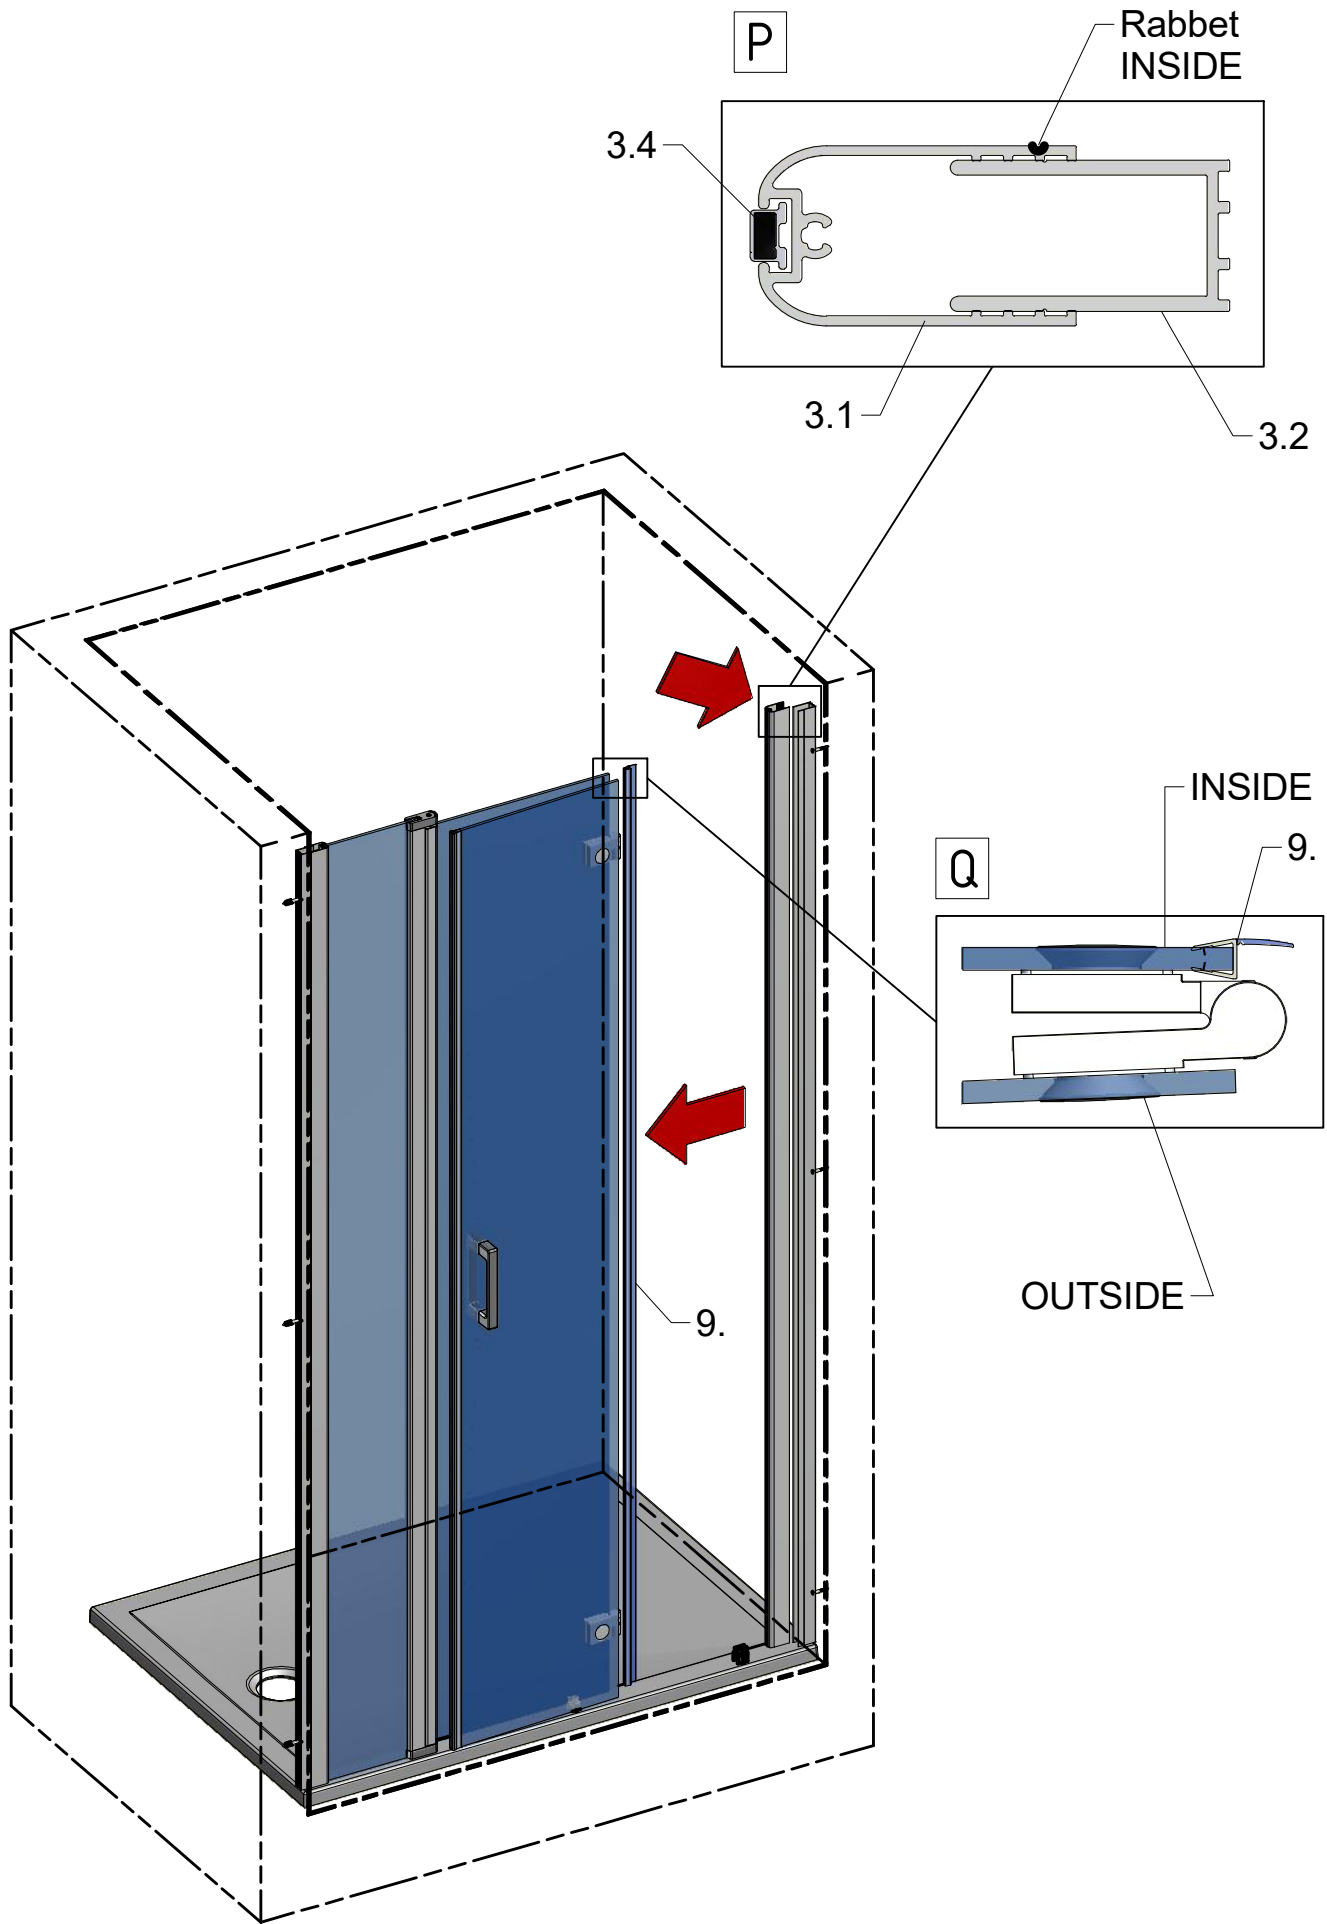

Next step in instructions is for left installation
(for right installation - proceed in a mirror image)

LEFT Installation

RIGHT Installation

Protective layer ROTH ETC always in the shower area (designed for contact with water)

INSIDE

Remove the ZAMAK for door assembly

OUTSIDE INSIDE

Use for protect and support door glass

Use for protect and support door glass

R 6x

S 6x

T 6x

7.16
Remove after
tightening the screws

Glass

Soft silicon pad

Glass protection

Mounting without threshold bar

Mounting with threshold bar

SILICONE

SILICONE