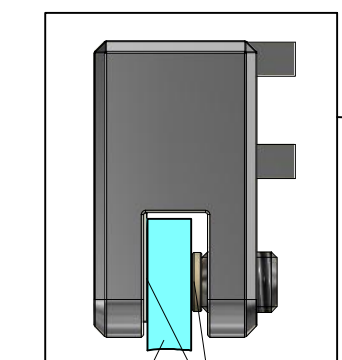

INSIDE

Remove the ZAMAK for door assembly

OUTSIDE INSIDE

Use for protect and support door glass

Use for protect and support door glass

R 6x

S 6x

T 6x

7.16
Remove after
tightening the screws

Glass

Soft silicon pad

Glass protection

Mounting without threshold bar

Mounting with threshold bar

SILICONE

SILICONE