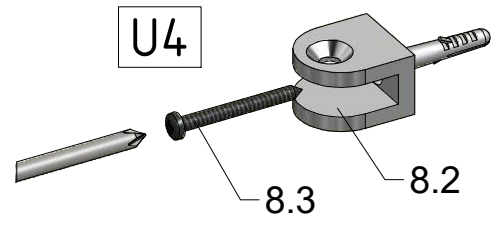

INSIDE

Remove the ZAMAK for door assembly

OUTSIDE INSIDE

Use for protect and support door glass

Use for protect and support door glass

R 6x

S 6x

T 6x

7.16
Remove after
tightening the screws

Glass

Soft silicon pad

Glass protection

Mounting without threshold bar

Mounting with threshold bar

SILICONE

SILICONE