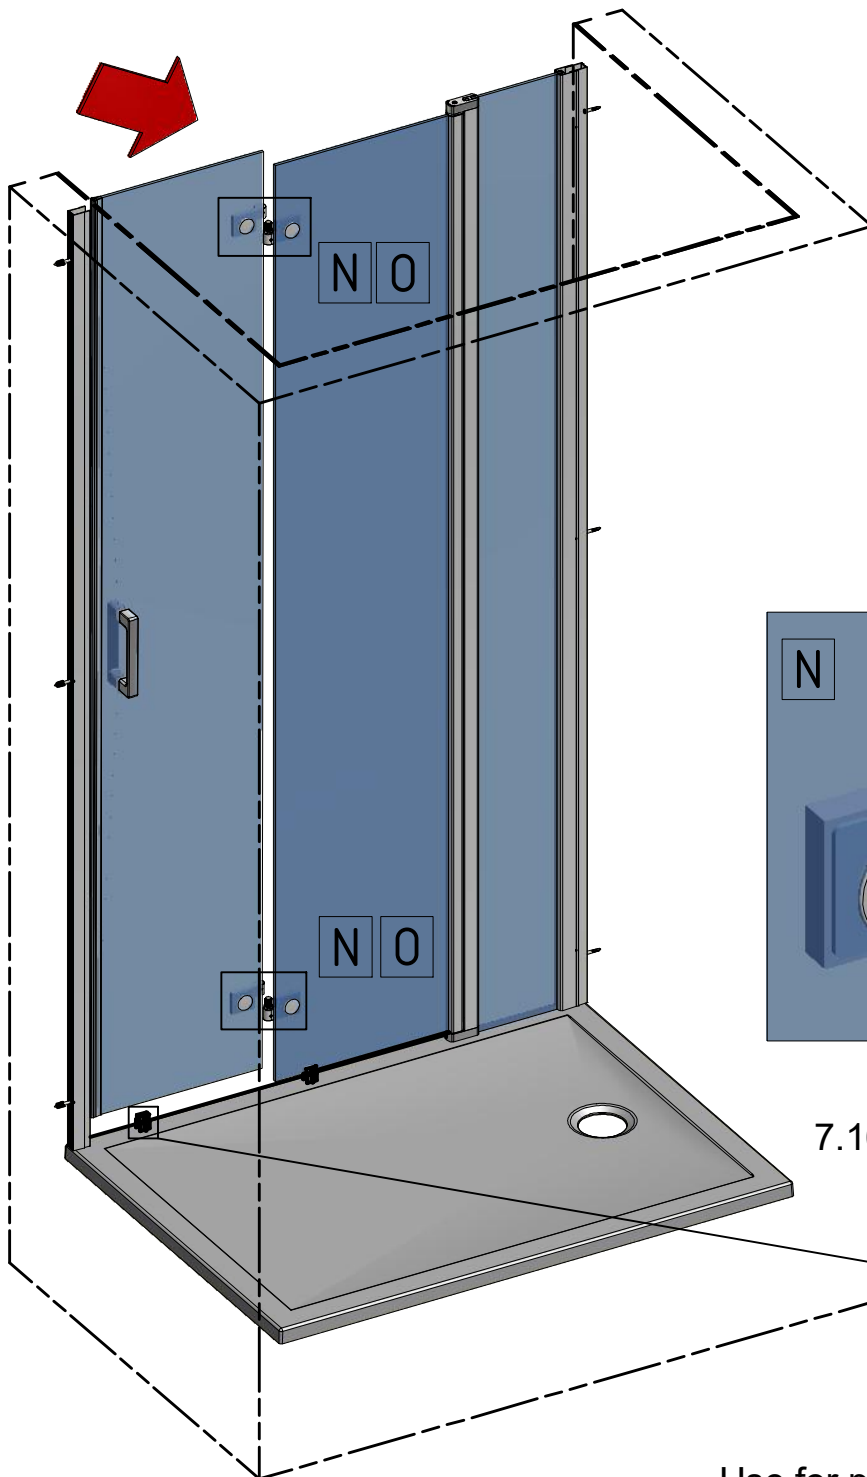

Next step in instructions is for left installation
(for right installation - proceed in a mirror image)

LEFT Installation

RIGHT Installation

Protective layer ROTH ETC always in the shower area (designed for contact with water)

INSIDE

Remove the ZAMAK for door assembly

OUTSIDE INSIDE

Use for protect and support door glass

Use for protect and support door glass

R 6x

S 6x

T 6x

7.16
Remove after
tightening the screws

Glass

Soft silicon pad

Glass protection

Mounting without threshold bar

Mounting with threshold bar

SILICONE

SILICONE