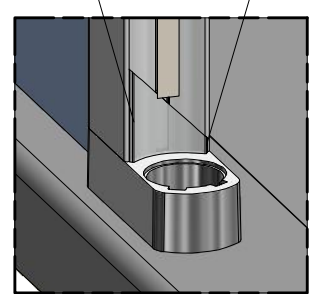

Next step in instructions is for left installation
(for right installation - proceed in a mirror image)

LEFT Installation

RIGHT Installation

Protective layer ROTH ETC always in the shower area (designed for contact with water)

INSIDE

Remove the ZAMAK for door assembly

OUTSIDE INSIDE

Use for protect and support door glass

Use for protect and support door glass

R 6x

S 6x

T 6x