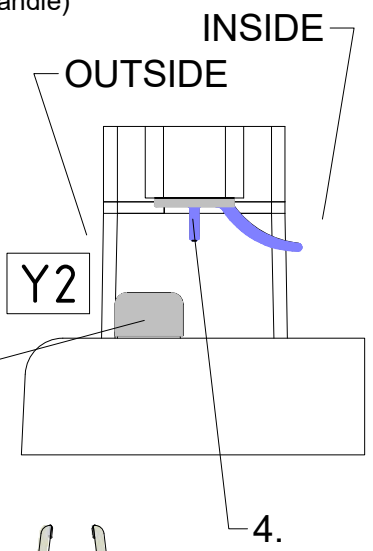

Next step in instructions is for left installation
(for right installation - proceed in a mirror image)

LEFT Installation

RIGHT Installation

Protective layer ROTH ETC always in the shower area (designed for contact with water)

INSIDE

Remove the ZAMAK for door assembly

OUTSIDE INSIDE

Use for protect and support door glass

Use for protect and support door glass

R 6x

S 6x

T 6x

7.16
Remove after
tightening the screws

Glass

Soft silicon pad

Glass protection

Mounting without threshold bar

Mounting with threshold bar

SILICONE

SILICONE

SILICONE
MIN 100mm

SILICONE
MIN 100mm

Roth Energy and Sanitary Systems

Generation

- Solar systems <
- Heat pump systems <

Storage

- Storage systems for Domestic & heating water <
- Combustibles and biofuels <
- Rainwater and waste water <