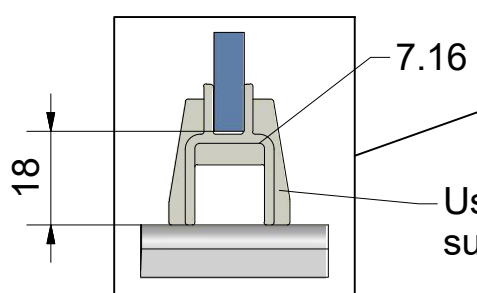

Next step in instructions is for left installation
(for right installation - proceed in a mirror image)

LEFT Installation

RIGHT Installation

Protective layer ROTH ETC always in the shower area (designed for contact with water)

INSIDE

Remove the ZAMAK for door assembly

OUTSIDE INSIDE

Use for protect and support door glass

Use for protect and support door glass

R 6x

S 6x

T 6x