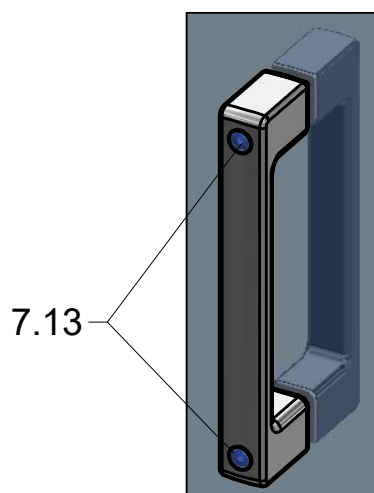

7.16
Remove after
tightening the screws

Glass

Soft silicon pad

Glass protection

Mounting without threshold bar

Mounting with threshold bar

SILICONE

SILICONE

SILICONE
MIN 100mm

SILICONE
MIN 100mm

Roth Energy and Sanitary Systems

Generation

- Solar systems <
- Heat pump systems <

Storage

- Storage systems for Domestic & heating water <
- Combustibles and biofuels <
- Rainwater and waste water <