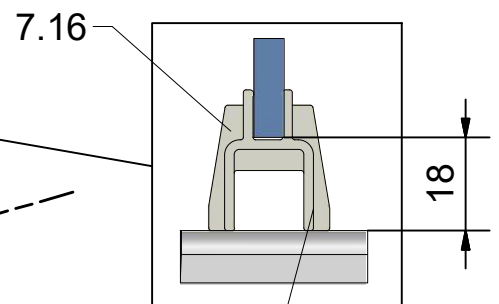

INSIDE

Remove the ZAMAK for door assembly

OUTSIDE INSIDE

Use for protect and support door glass

Use for protect and support door glass

R 6x

S 6x

T 6x

7.16
Remove after
tightening the screws

Glass

Soft silicon pad

Glass protection

Mounting without threshold bar

Mounting with threshold bar

SILICONE

SILICONE