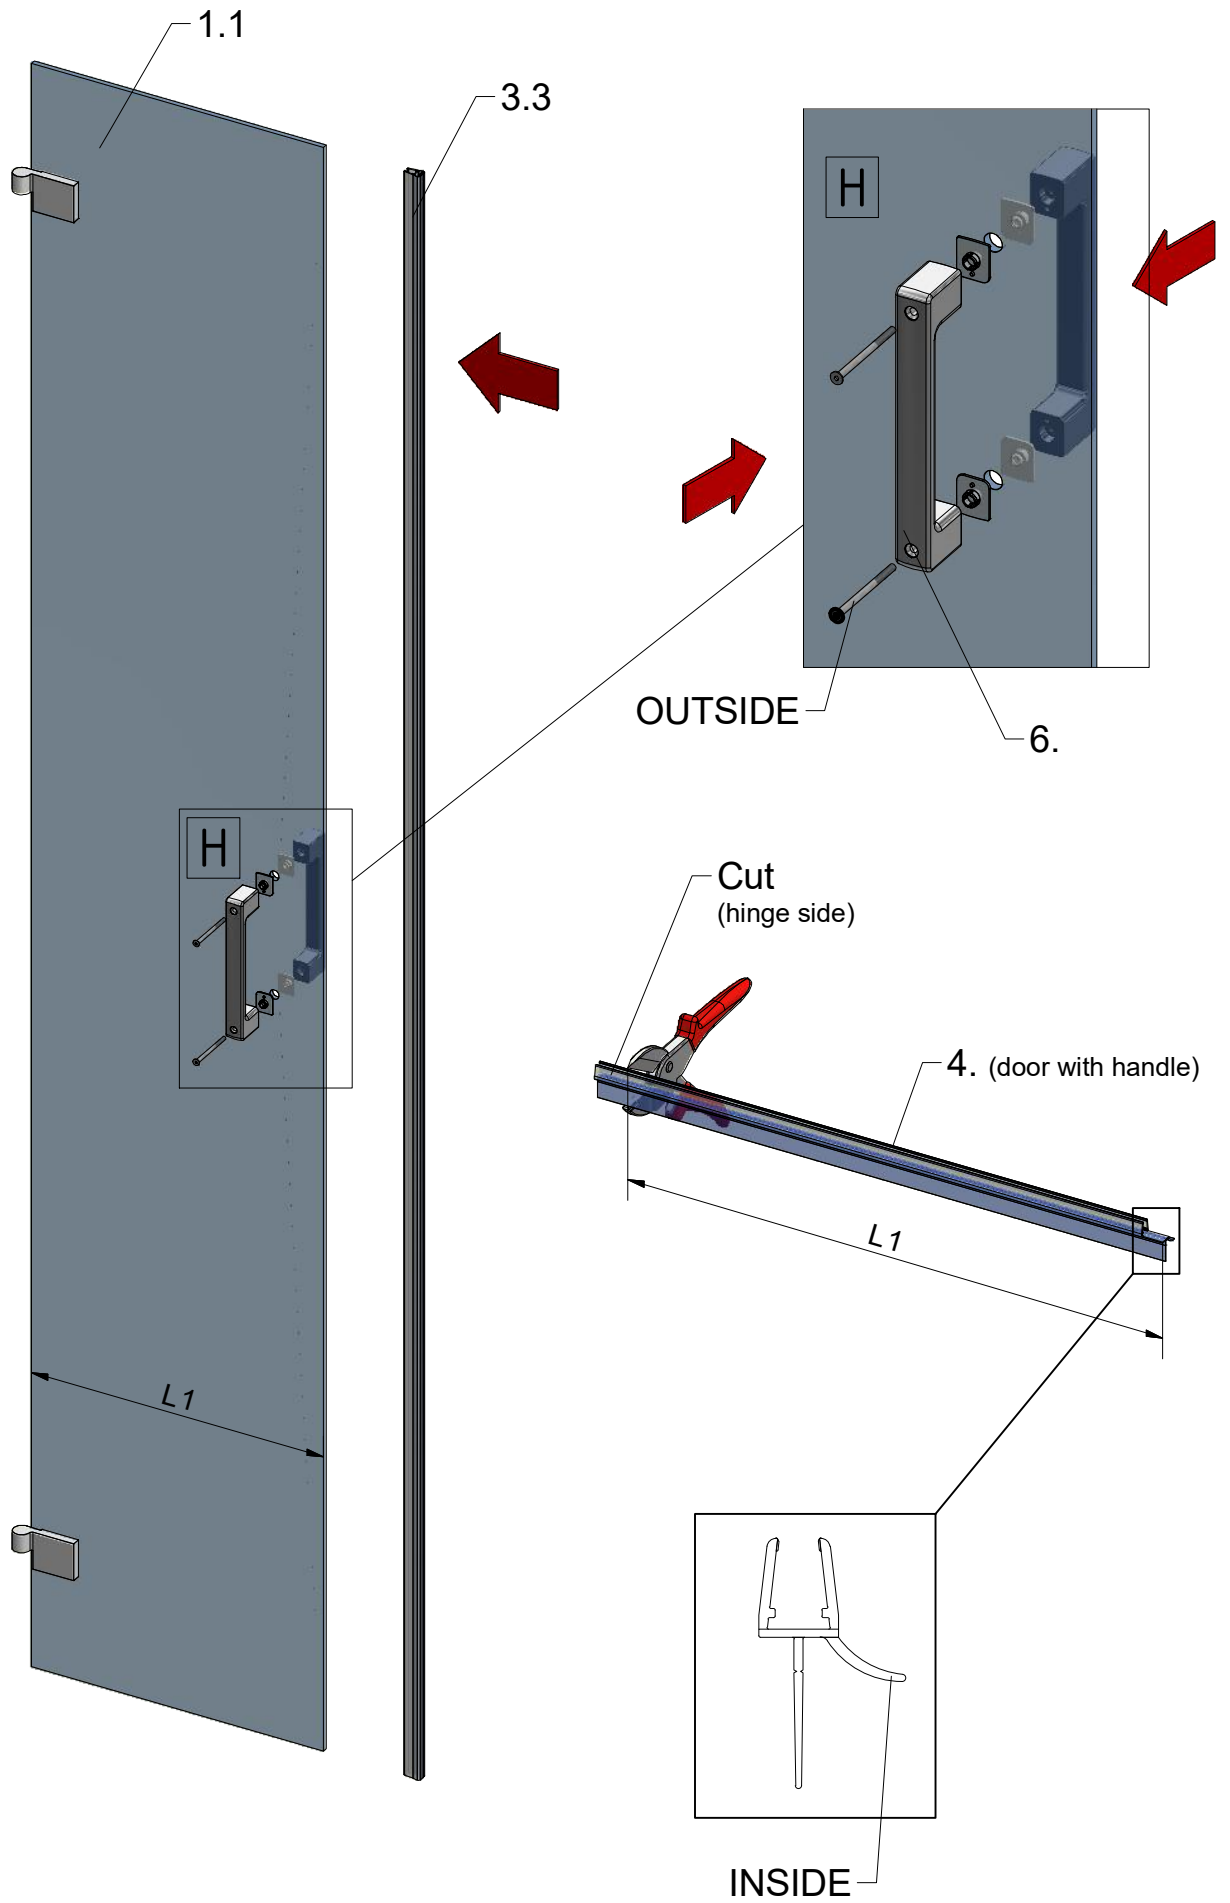

Next step in instructions is for left installation
(for right installation - proceed in a mirror image)

LEFT Installation

RIGHT Installation

Protective layer ROTH ETC always in the shower area (designed for contact with water)