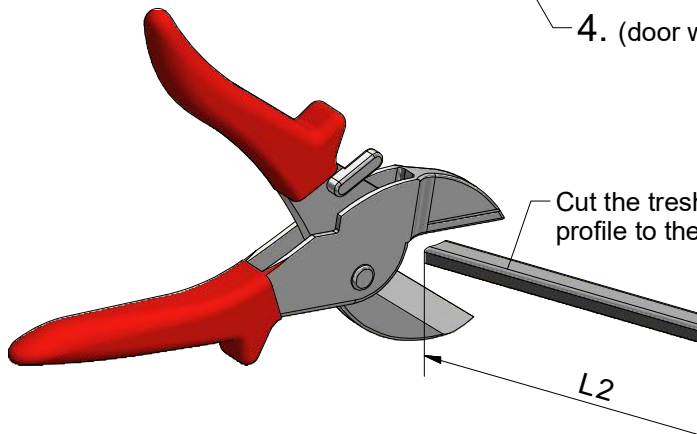

7.16
Remove after
tightening the screws

Glass

Soft silicon pad

Glass protection

Mounting without threshold bar

Mounting with threshold bar

SILICONE

SILICONE

SILICONE
MIN 100mm

SILICONE
MIN 100mm

Roth Energy and Sanitary Systems

Generation

- Solar systems <
- Heat pump systems <

Storage

- Storage systems for Domestic & heating water <
- Combustibles and biofuels <
- Rainwater and waste water <