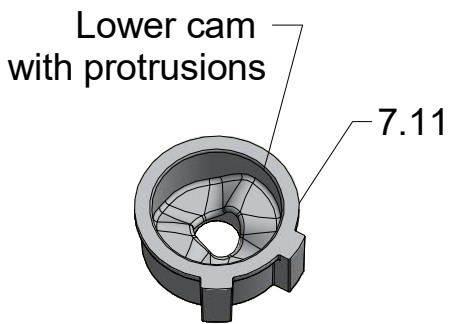

Protective layer ROTH ETC always in the shower area (designed for contact with water)