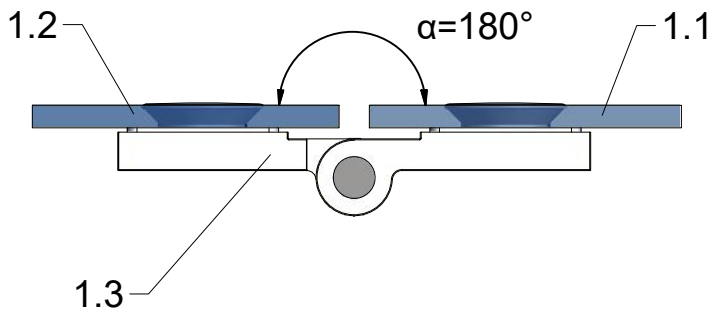

INSIDE

Remove the ZAMAK for door assembly

OUTSIDE INSIDE

Use for protect and support door glass

Use for protect and support door glass

R 6x

S 6x

T 6x

7.16
Remove after
tightening the screws

Glass

Soft silicon pad

Glass protection

Mounting without threshold bar

Mounting with threshold bar

SILICONE

SILICONE