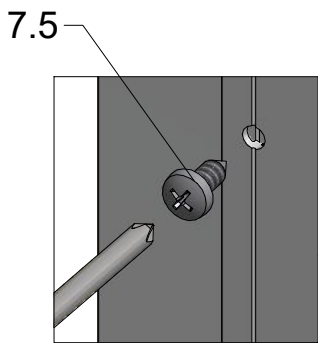

INSIDE

Remove the ZAMAK for door assembly

OUTSIDE INSIDE

Use for protect and support door glass

Use for protect and support door glass

R 6x

S 6x

T 6x

7.16
Remove after
tightening the screws

Glass

Soft silicon pad

Glass protection

Mounting without threshold bar

Mounting with threshold bar

SILICONE

SILICONE