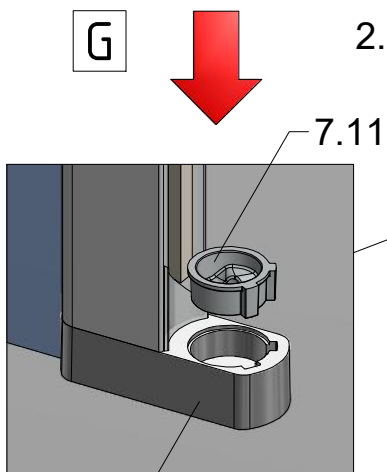

CI RFL/CI RFR

CI RFL/CI RFR				
TYPE	Y (mm)	C1 (mm)	C2 (mm)	S (mm)
1100	1060-1110	370	372	275-300
1200	1160-1210	420	422	275-300
1220	1190-1240	435	437	275-300
1400	1360-1410	420	422	475-500
1600	1560-1610	520	522	475-500

Next step in instructions is for left installation
(for right installation - proceed in a mirror image)

LEFT Installation

RIGHT Installation

Protective layer ROTH ETC always in the shower area (designed for contact with water)