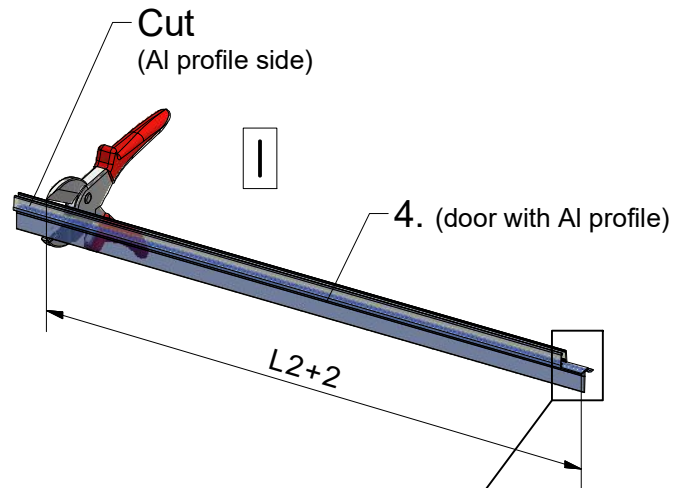

CI RFL/CI RFR

CI RFL/CI RFR				
TYPE	Y (mm)	C1 (mm)	C2 (mm)	S (mm)
1100	1060-1110	370	372	275-300
1200	1160-1210	420	422	275-300
1220	1190-1240	435	437	275-300
1400	1360-1410	420	422	475-500
1600	1560-1610	520	522	475-500

Next step in instructions is for left installation
(for right installation - proceed in a mirror image)

LEFT Installation

RIGHT Installation

Protective layer ROTH ETC always in the shower area (designed for contact with water)

INSIDE

Remove the ZAMAK for door assembly

OUTSIDE INSIDE

Use for protect and support door glass

Use for protect and support door glass

R 6x

S 6x

T 6x