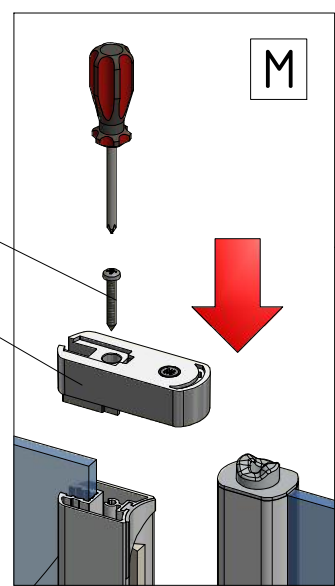

Next step in instructions is for left installation
(for right installation - proceed in a mirror image)

LEFT Installation

RIGHT Installation

Protective layer ROTH ETC always in the shower area (designed for contact with water)

INSIDE

Remove the ZAMAK for door assembly

OUTSIDE INSIDE

Use for protect and support door glass

Use for protect and support door glass

R 6x

S 6x

T 6x