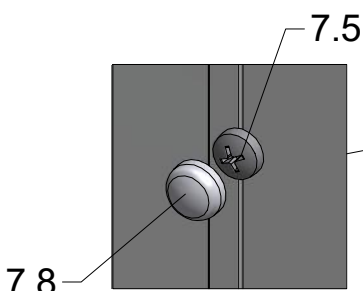

INSIDE

Remove the ZAMAK for door assembly

OUTSIDE INSIDE

Use for protect and support door glass

Use for protect and support door glass

R 6x

S 6x

T 6x

7.16
Remove after
tightening the screws

Glass

Soft silicon pad

Glass protection

Mounting without threshold bar

Mounting with threshold bar

SILICONE

SILICONE