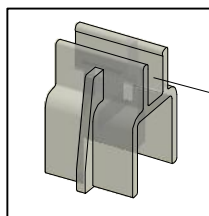

Next step in instructions is for left installation
(for right installation - proceed in a mirror image)

LEFT Installation

RIGHT Installation

Protective layer ROTH ETC always in the shower area (designed for contact with water)

INSIDE

Remove the ZAMAK for door assembly

OUTSIDE INSIDE

Use for protect and support door glass

Use for protect and support door glass

R 6x

S 6x

T 6x

7.16
Remove after
tightening the screws

Glass

Soft silicon pad

Glass protection

Mounting without threshold bar

Mounting with threshold bar

SILICONE

SILICONE