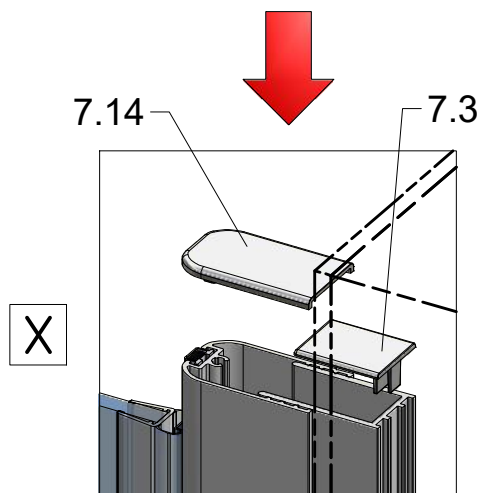

INSIDE

Remove the ZAMAK for door assembly

OUTSIDE INSIDE

Use for protect and support door glass

Use for protect and support door glass

R 6x

S 6x

T 6x

7.16
Remove after
tightening the screws

Glass

Soft silicon pad

Glass protection

Mounting without threshold bar

Mounting with threshold bar

SILICONE

SILICONE