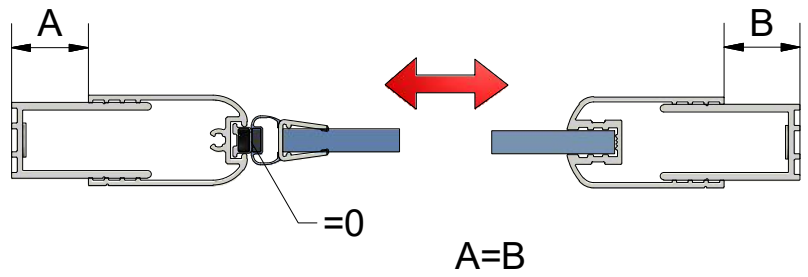

Next step in instructions is for left installation
(for right installation - proceed in a mirror image)

LEFT Installation

RIGHT Installation

Protective layer ROTH ETC always in the shower area (designed for contact with water)

INSIDE

Remove the ZAMAK for door assembly

OUTSIDE INSIDE

Use for protect and support door glass

Use for protect and support door glass

R 6x

S 6x

T 6x

7.16
Remove after
tightening the screws

Glass

Soft silicon pad

Glass protection

Mounting without threshold bar

Mounting with threshold bar

SILICONE

SILICONE