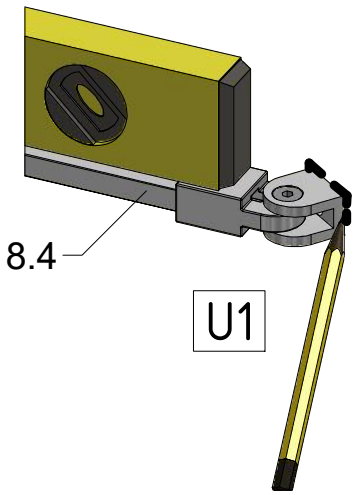

INSIDE

Remove the ZAMAK for door assembly

OUTSIDE INSIDE

Use for protect and support door glass

Use for protect and support door glass

R 6x

S 6x

T 6x

7.16
Remove after
tightening the screws

Glass

Soft silicon pad

Glass protection

Mounting without threshold bar

Mounting with threshold bar

SILICONE

SILICONE