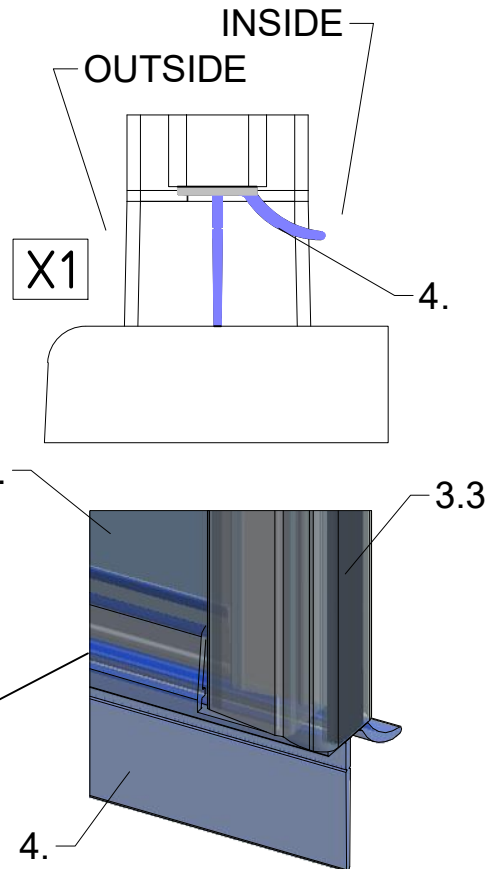

2.2

2.3

1.

7.13

18

Use for protect and support door glass

Mounting without threshold bar

Mounting with threshold bar

SILICONE

SILICONE

SILICONE
MIN 100mm

SILICONE
MIN 100mm

Roth Energy and Sanitary Systems

Generation

- Solar systems <
- Heat pump systems <

Storage