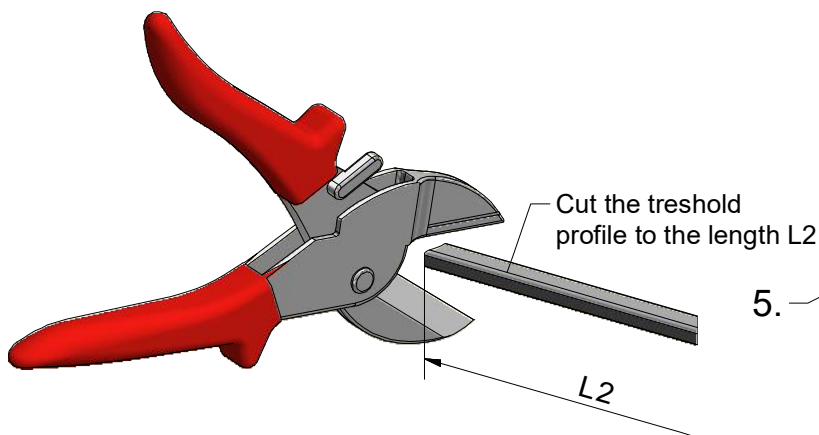

2.2

2.3

1.

7.13

18

Use for protect and support door glass

Mounting without threshold bar

Mounting with threshold bar

SILICONE

SILICONE

SILICONE
MIN 100mm

SILICONE
MIN 100mm

Roth Energy and Sanitary Systems

Generation

- Solar systems <
- Heat pump systems <

Storage