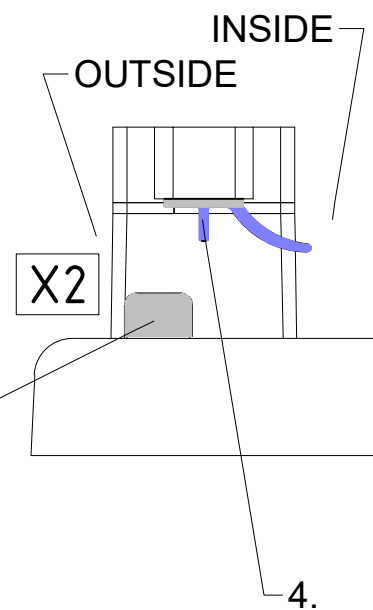

Next step in instructions is for left installation
(for right installation - proceed in a mirror image)

LEFT Installation

RIGHT Installation

J

Remove the ZAMAK for door assembly

K

2.5

2.1

2.2

2.3

1.

7.13

18

Use for protect and support door glass

Mounting without threshold bar

Mounting with threshold bar

SILICONE

SILICONE

SILICONE
MIN 100mm

SILICONE
MIN 100mm

Roth Energy and Sanitary Systems

Generation

- Solar systems <
- Heat pump systems <

Storage