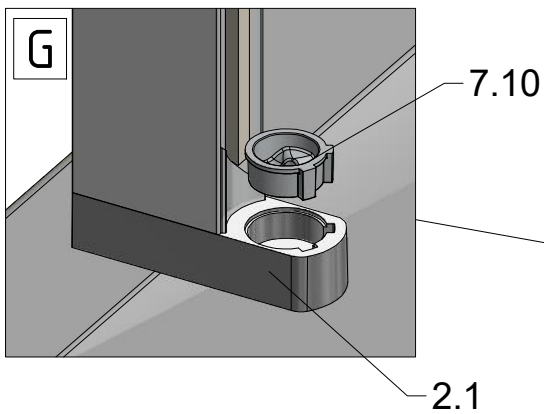

7. P6148

POS.	PREVIEW
7.1	
7.2	
7.3	
7.4	6x 
7.5	6x 
7.6	
7.7	6x 
7.8	6x 
7.9	6x 
7.10	
7.11	
7.12 7.13	 + 

2. P6294

3. P6285

CI PIV

CI PIV

CI PIV		
TYPE	Y (mm)	C (mm)
700	660-710	540
750	710-760	590
800	760-810	640
850	810-860	690
900	860-910	740
950	910-960	790
1000	960-1010	840

Next step in instructions is for left installation
(for right installation - proceed in a mirror image)

LEFT Installation

RIGHT Installation

Remove the ZAMAK for door assembly

Use for protect and support door glass

Mounting without threshold bar

Mounting with threshold bar

SILICONE

SILICONE

SILICONE
MIN 100mm

SILICONE
MIN 100mm

Roth Energy and Sanitary Systems

Generation