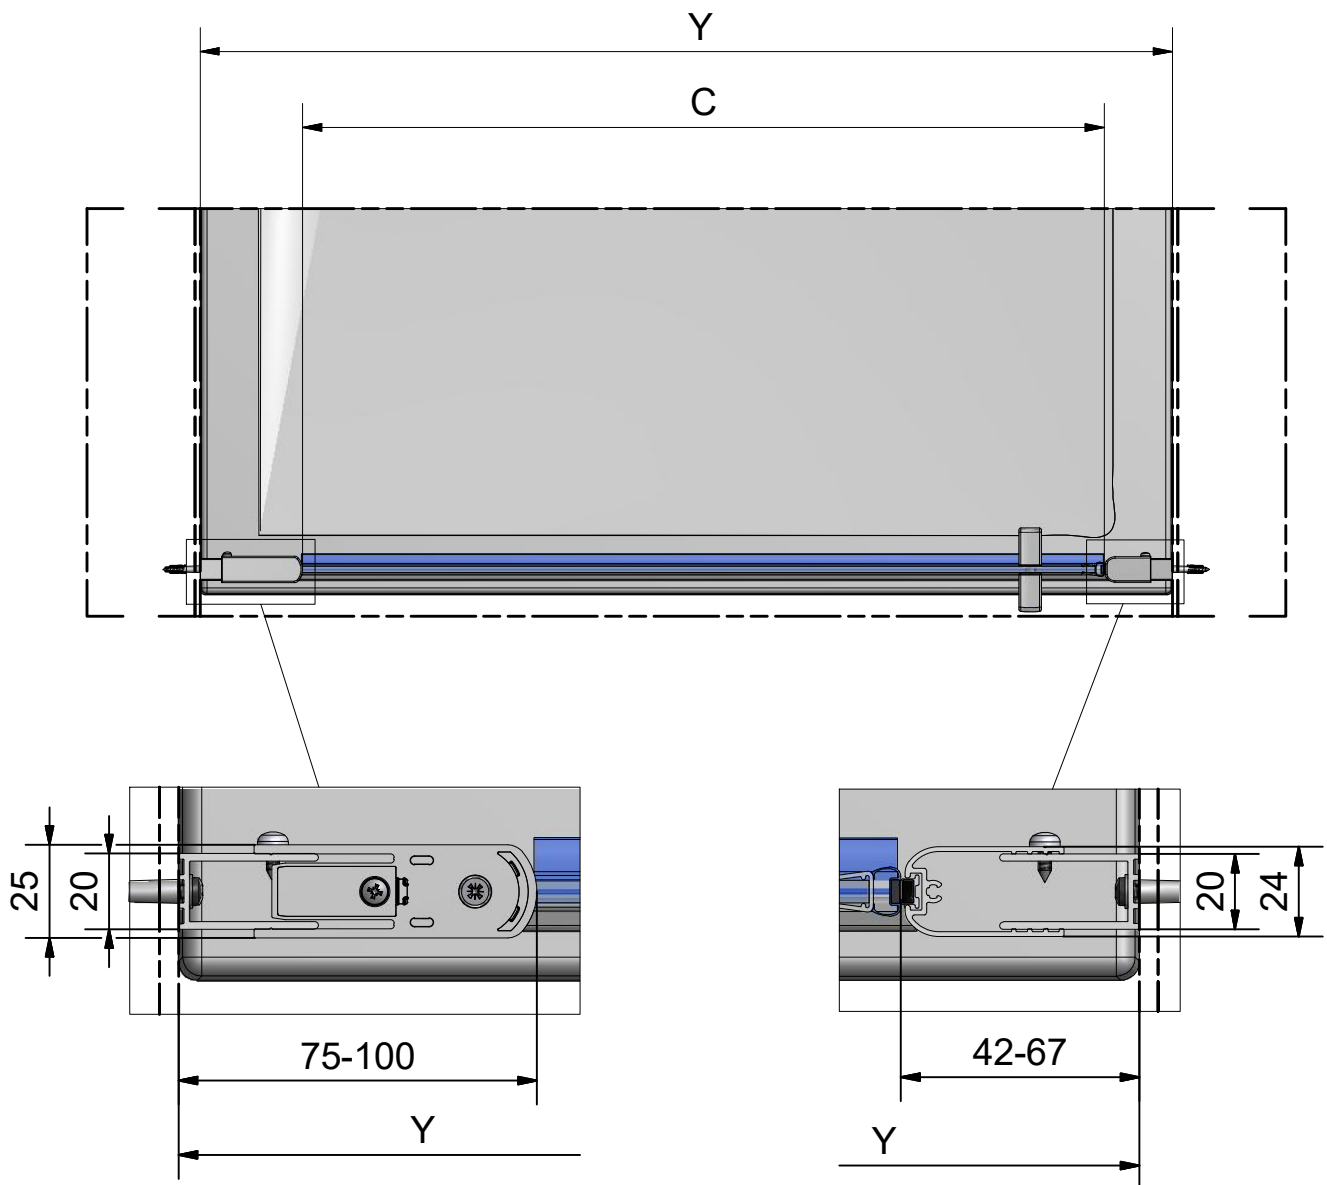

1. V297

SIZE	GLASS + PROFILE	SPARE PART
700	clear glass+brillant	ND02-0914-00-02
750	clear glass+brillant	ND02-0915-00-02
800	clear glass+brillant	ND02-0916-00-02
850	clear glass+brillant	ND02-0917-00-02
900	clear glass+brillant	ND02-0918-00-02
950	clear glass+brillant	ND02-0919-00-02
1000	clear glass+brillant	ND02-0920-00-02

7. P6148

POS.	PREVIEW
7.1	
7.2	
7.3	
7.4	6x 
7.5	6x 
7.6	
7.7	6x 
7.8	6x 
7.9	6x 
7.10	
7.11	
7.12 7.13	 + 

2. P6294

3. P6285

CI PIV

CI PIV

CI PIV		
TYPE	Y (mm)	C (mm)
700	660-710	540
750	710-760	590
800	760-810	640
850	810-860	690
900	860-910	740
950	910-960	790
1000	960-1010	840

Next step in instructions is for left installation
(for right installation - proceed in a mirror image)

LEFT Installation

RIGHT Installation

Remove the ZAMAK for door assembly

Use for protect and support door glass

Mounting without threshold bar

Mounting with threshold bar

SILICONE

SILICONE

SILICONE
MIN 100mm

SILICONE
MIN 100mm

Roth Energy and Sanitary Systems

Generation