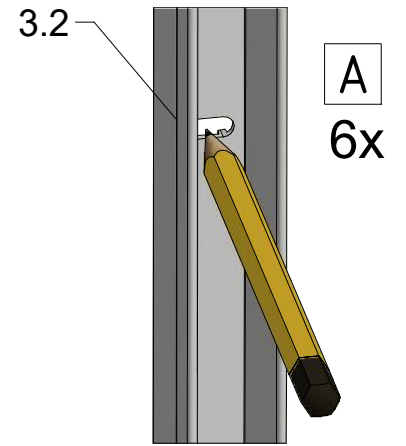

7. P6148

POS.	PREVIEW
7.1	
7.2	
7.3	
7.4	6x 
7.5	6x 
7.6	
7.7	6x 
7.8	6x 
7.9	6x 
7.10	
7.11	
7.12 7.13	 + 

2. P6294

3. P6285

CI PIV

CI PIV

CI PIV		
TYPE	Y (mm)	C (mm)
700	660-710	540
750	710-760	590
800	760-810	640
850	810-860	690
900	860-910	740
950	910-960	790
1000	960-1010	840

Next step in instructions is for left installation
(for right installation - proceed in a mirror image)

LEFT Installation

RIGHT Installation

Remove the ZAMAK for door assembly

Use for protect and support door glass

Mounting without threshold bar

Mounting with threshold bar

SILICONE

SILICONE

SILICONE
MIN 100mm

SILICONE
MIN 100mm

Roth Energy and Sanitary Systems

Generation