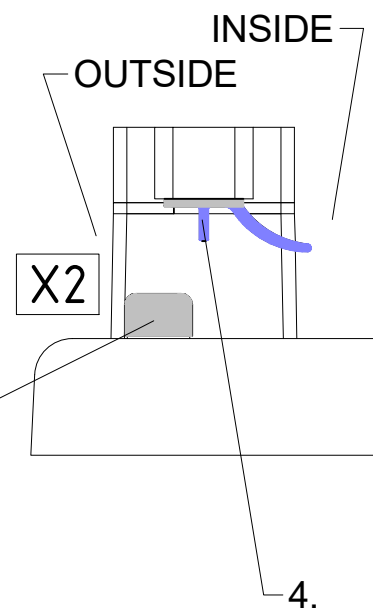

7. P6148

POS.	PREVIEW
7.1	
7.2	
7.3	
7.4	6x 
7.5	6x 
7.6	
7.7	6x 
7.8	6x 
7.9	6x 
7.10	
7.11	
7.12 7.13	 + 

2. P6294

3. P6285

CI PIV

CI PIV

CI PIV		
TYPE	Y (mm)	C (mm)
700	660-710	540
750	710-760	590
800	760-810	640
850	810-860	690
900	860-910	740
950	910-960	790
1000	960-1010	840

Next step in instructions is for left installation
(for right installation - proceed in a mirror image)

LEFT Installation

RIGHT Installation

Remove the ZAMAK for door assembly

Use for protect and support door glass

Mounting without threshold bar

Mounting with threshold bar

SILICONE

SILICONE

SILICONE
MIN 100mm

SILICONE
MIN 100mm

Roth Energy and Sanitary Systems

Generation