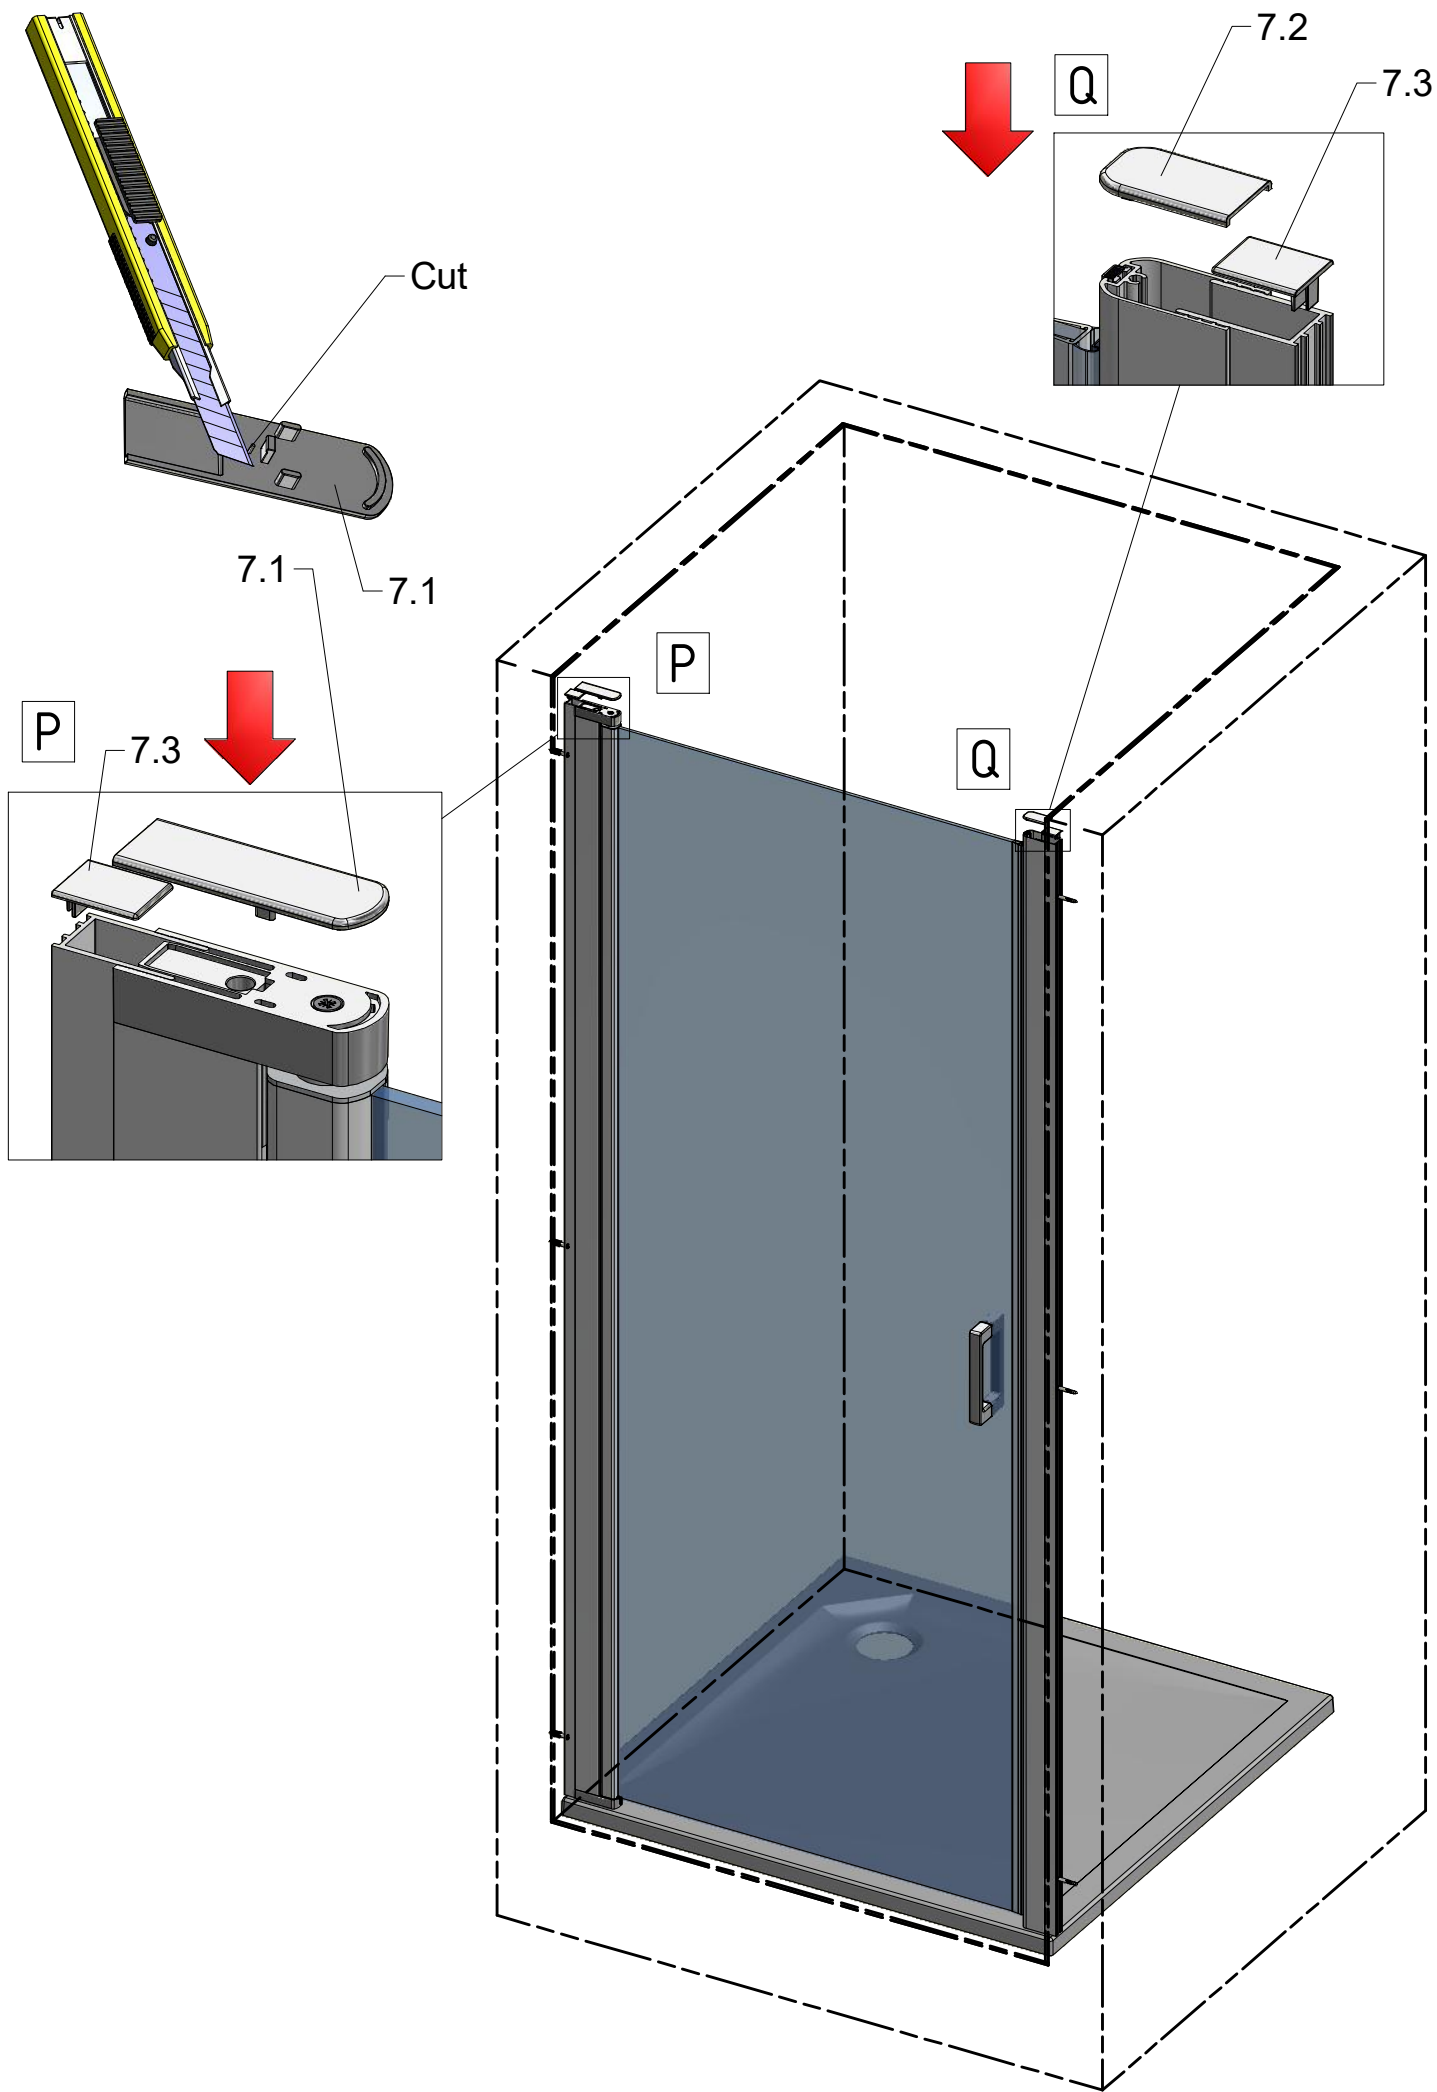

Next step in instructions is for left installation
(for right installation - proceed in a mirror image)

LEFT Installation

RIGHT Installation

Remove the ZAMAK for door assembly

Use for protect and support door glass

Mounting without threshold bar

Mounting with threshold bar

SILICONE

SILICONE

SILICONE
MIN 100mm

SILICONE
MIN 100mm

Roth Energy and Sanitary Systems

Generation