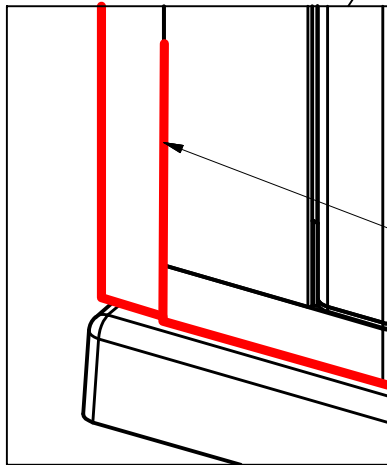

Next step in instructions is for left installation
(for right installation - proceed in a mirror image)

LEFT Installation

RIGHT Installation

Remove the ZAMAK for door assembly

Use for protect and support door glass

Mounting without threshold bar

Mounting with threshold bar

SILICONE

SILICONE

SILICONE
MIN 100mm

SILICONE
MIN 100mm

Roth Energy and Sanitary Systems

Generation