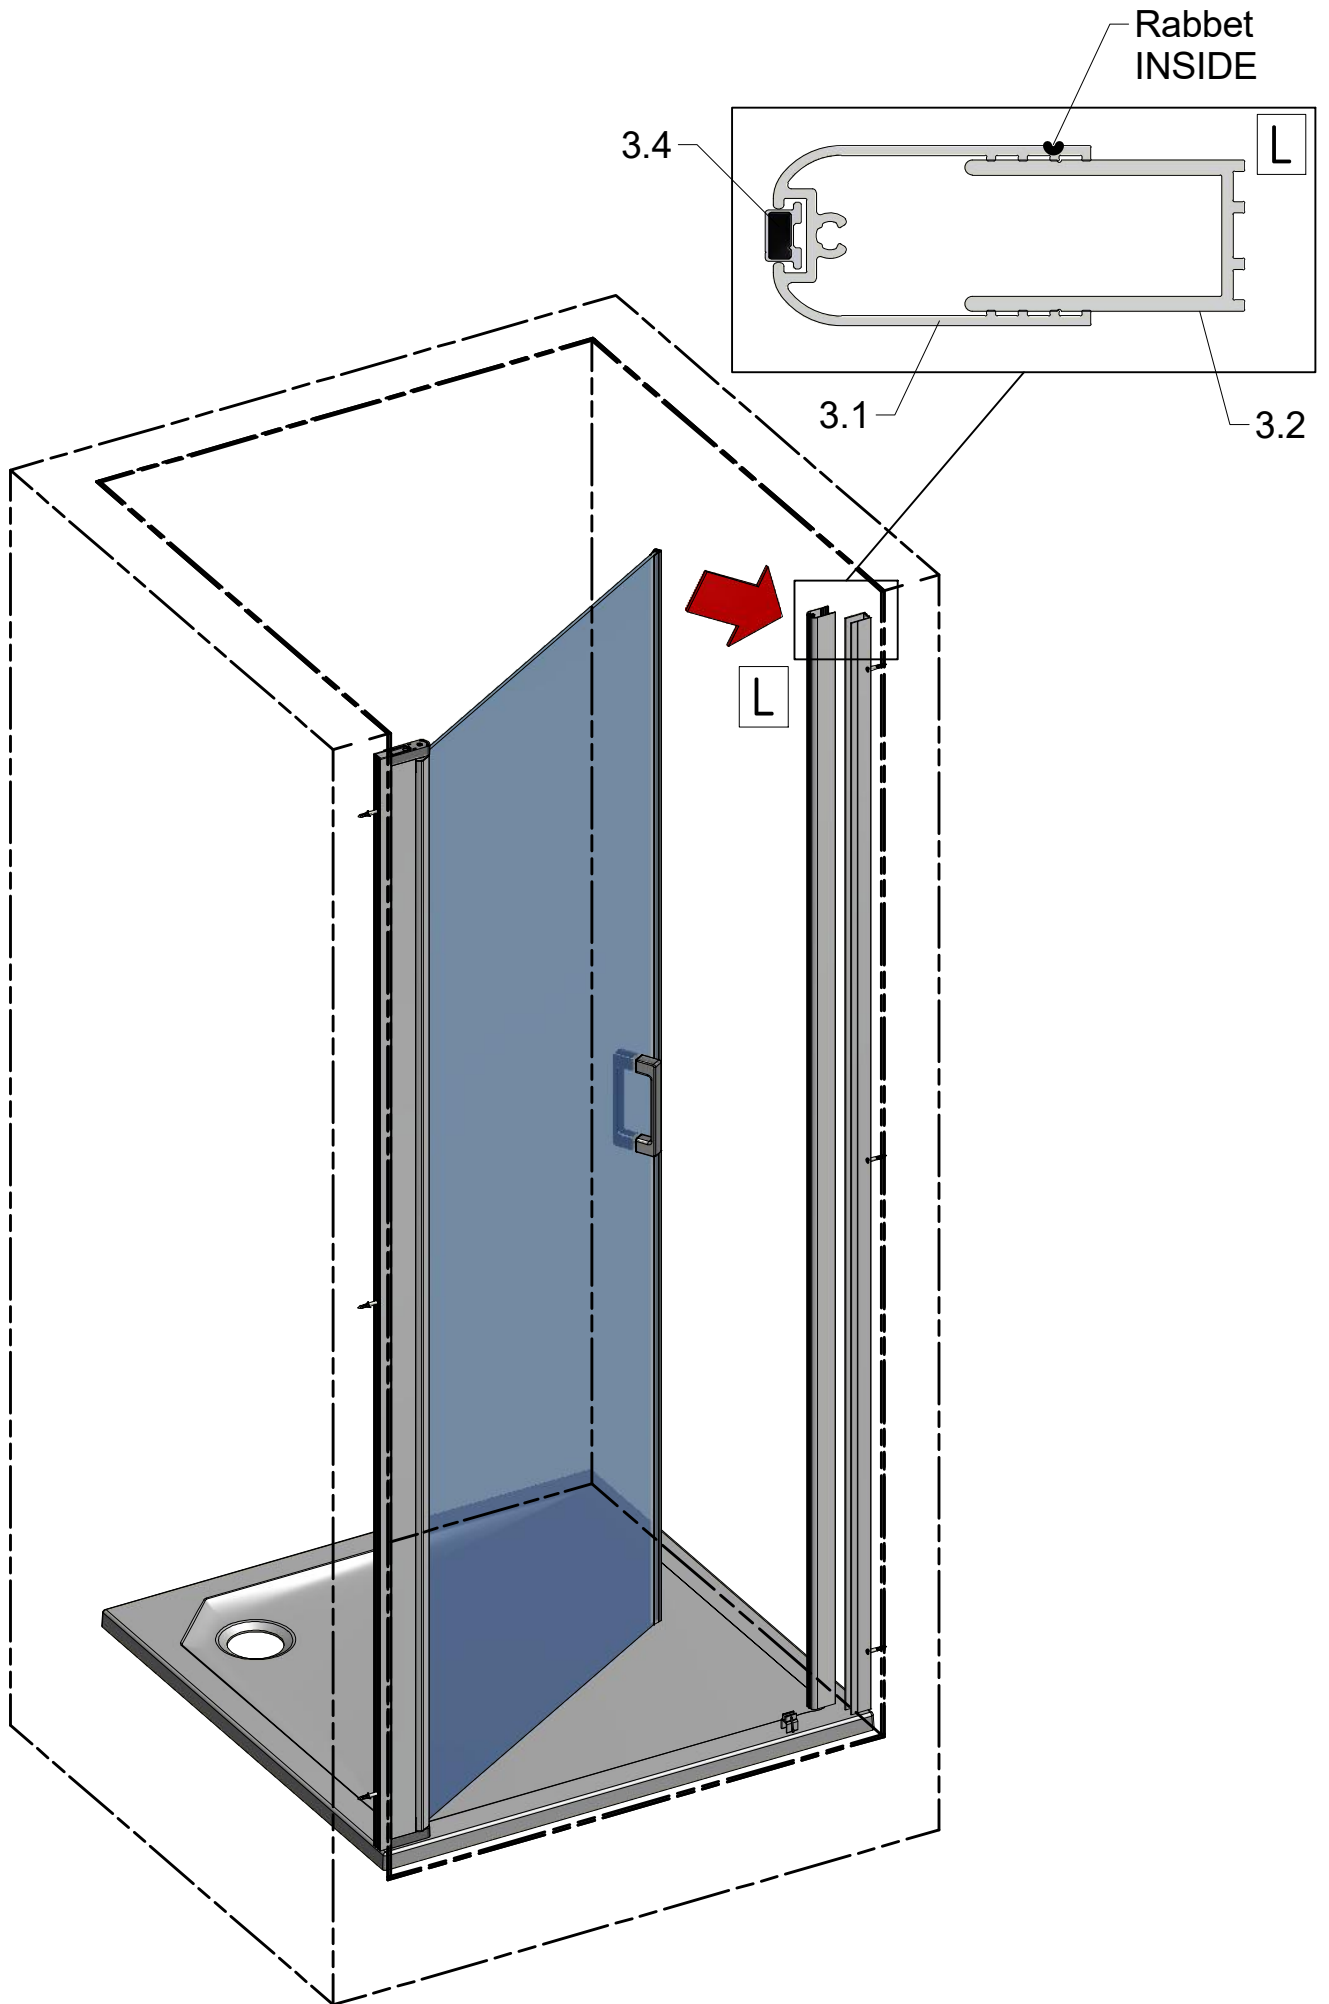

Next step in instructions is for left installation
(for right installation - proceed in a mirror image)

LEFT Installation

RIGHT Installation

Remove the ZAMAK for door assembly

Use for protect and support door glass

Mounting without threshold bar

Mounting with threshold bar

SILICONE

SILICONE

SILICONE
MIN 100mm

SILICONE
MIN 100mm

Roth Energy and Sanitary Systems

Generation