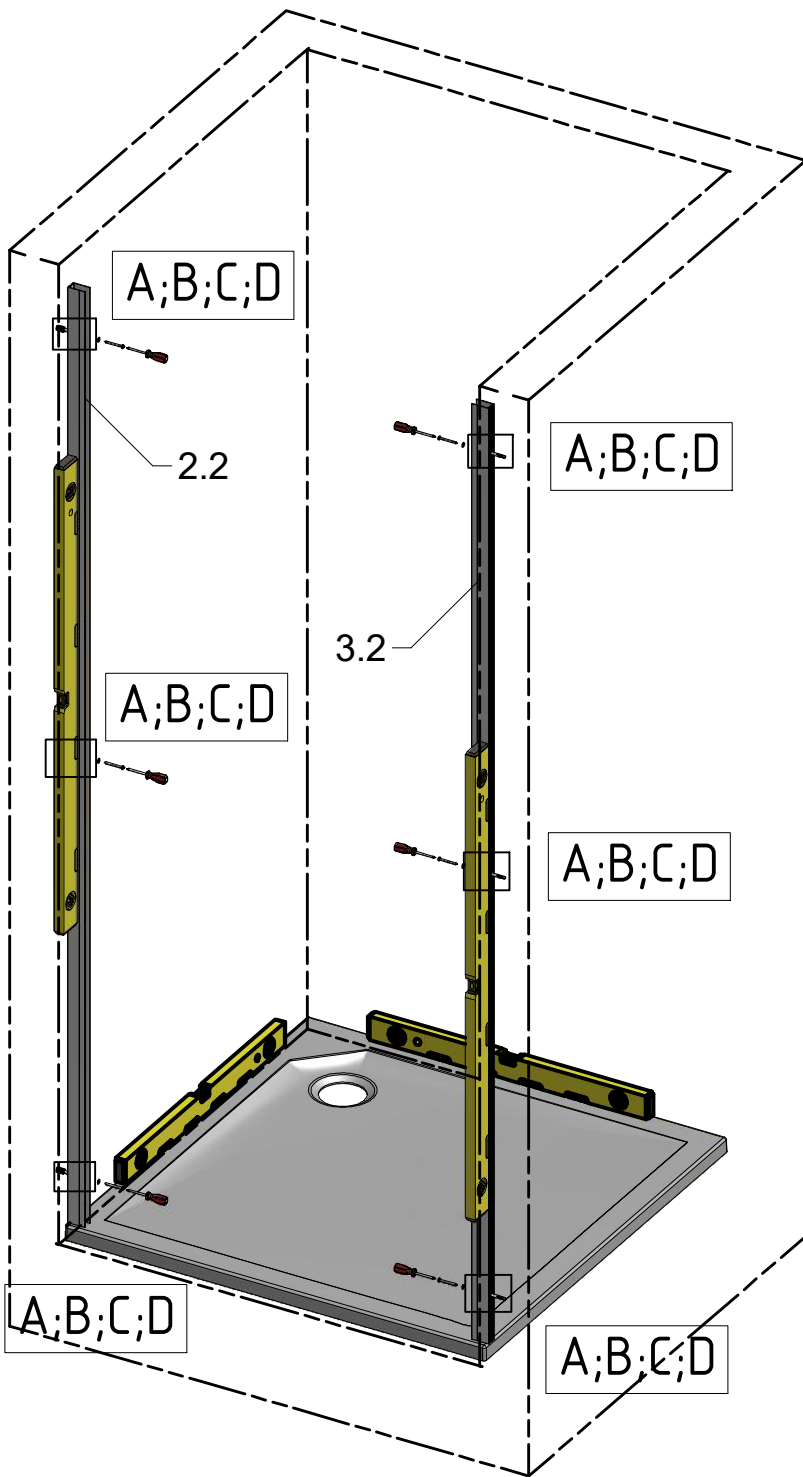

1. V297

SIZE	GLASS + PROFILE	SPARE PART
700	clear glass+brillant	ND02-0914-00-02
750	clear glass+brillant	ND02-0915-00-02
800	clear glass+brillant	ND02-0916-00-02
850	clear glass+brillant	ND02-0917-00-02
900	clear glass+brillant	ND02-0918-00-02
950	clear glass+brillant	ND02-0919-00-02
1000	clear glass+brillant	ND02-0920-00-02

7. P6148

POS.	PREVIEW
7.1	
7.2	
7.3	
7.4	6x 
7.5	6x 
7.6	
7.7	6x 
7.8	6x 
7.9	6x 
7.10	
7.11	
7.12 7.13	 + 

2. P6294

3. P6285

CI PIV

CI PIV

CI PIV		
TYPE	Y (mm)	C (mm)
700	660-710	540
750	710-760	590
800	760-810	640
850	810-860	690
900	860-910	740
950	910-960	790
1000	960-1010	840

Next step in instructions is for left installation
(for right installation - proceed in a mirror image)

LEFT Installation

RIGHT Installation

Remove the ZAMAK for door assembly

Use for protect and support door glass

Mounting without threshold bar

Mounting with threshold bar

SILICONE

SILICONE

SILICONE
MIN 100mm

SILICONE
MIN 100mm

Roth Energy and Sanitary Systems

Generation