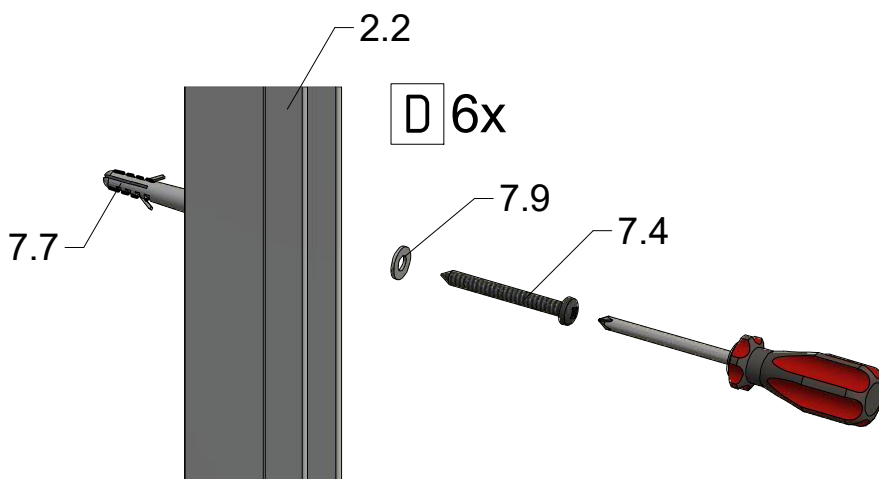

7. P6148

POS.	PREVIEW
7.1	
7.2	
7.3	
7.4	6x 
7.5	6x 
7.6	
7.7	6x 
7.8	6x 
7.9	6x 
7.10	
7.11	
7.12 7.13	 + 

2. P6294

3. P6285

CI PIV

CI PIV

CI PIV		
TYPE	Y (mm)	C (mm)
700	660-710	540
750	710-760	590
800	760-810	640
850	810-860	690
900	860-910	740
950	910-960	790
1000	960-1010	840

Next step in instructions is for left installation
(for right installation - proceed in a mirror image)

LEFT Installation

RIGHT Installation

Remove the ZAMAK for door assembly

Use for protect and support door glass