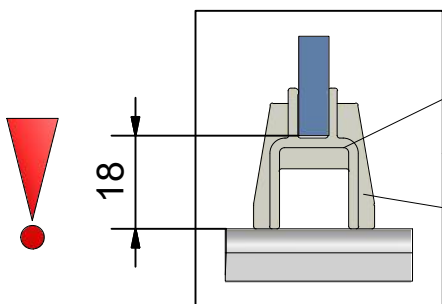

7. P6148

POS.	PREVIEW
7.1	
7.2	
7.3	
7.4	6x 
7.5	6x 
7.6	
7.7	6x 
7.8	6x 
7.9	6x 
7.10	
7.11	
7.12 7.13	 + 

2. P6294

3. P6285

CI PIV

CI PIV

CI PIV		
TYPE	Y (mm)	C (mm)
700	660-710	540
750	710-760	590
800	760-810	640
850	810-860	690
900	860-910	740
950	910-960	790
1000	960-1010	840

Next step in instructions is for left installation
(for right installation - proceed in a mirror image)

LEFT Installation

RIGHT Installation

Remove the ZAMAK for door assembly

Use for protect and support door glass

Mounting without threshold bar

Mounting with threshold bar

SILICONE

SILICONE

SILICONE
MIN 100mm

SILICONE
MIN 100mm

Roth Energy and Sanitary Systems

Generation