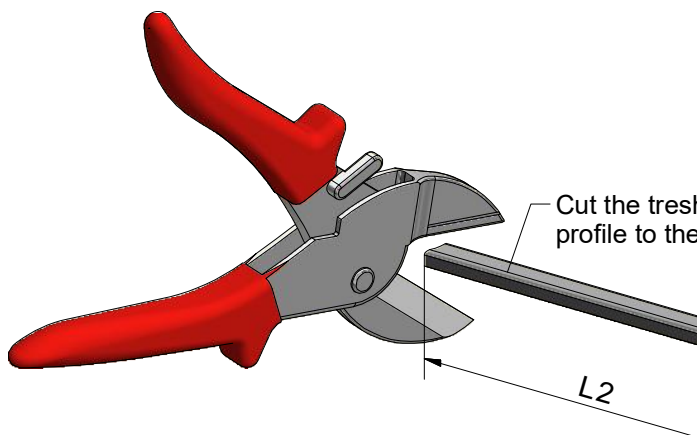

Next step in instructions is for left installation
(for right installation - proceed in a mirror image)

LEFT Installation

RIGHT Installation

Remove the ZAMAK for door assembly

Use for protect and support door glass

Mounting without threshold bar

Mounting with threshold bar

SILICONE

SILICONE

SILICONE
MIN 100mm

SILICONE
MIN 100mm

Roth Energy and Sanitary Systems

Generation