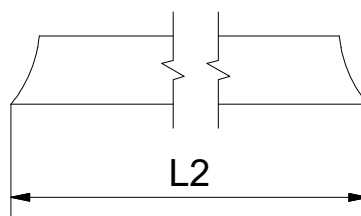

7. P6148

POS.	PREVIEW
7.1	
7.2	
7.3	
7.4	6x 
7.5	6x 
7.6	
7.7	6x 
7.8	6x 
7.9	6x 
7.10	
7.11	
7.12 7.13	 + 

2. P6294

3. P6285

CI PIV

CI PIV

CI PIV		
TYPE	Y (mm)	C (mm)
700	660-710	540
750	710-760	590
800	760-810	640
850	810-860	690
900	860-910	740
950	910-960	790
1000	960-1010	840

Next step in instructions is for left installation
(for right installation - proceed in a mirror image)

LEFT Installation

RIGHT Installation

Remove the ZAMAK for door assembly

Use for protect and support door glass

Mounting without threshold bar

Mounting with threshold bar

SILICONE

SILICONE

SILICONE
MIN 100mm

SILICONE
MIN 100mm

Roth Energy and Sanitary Systems

Generation