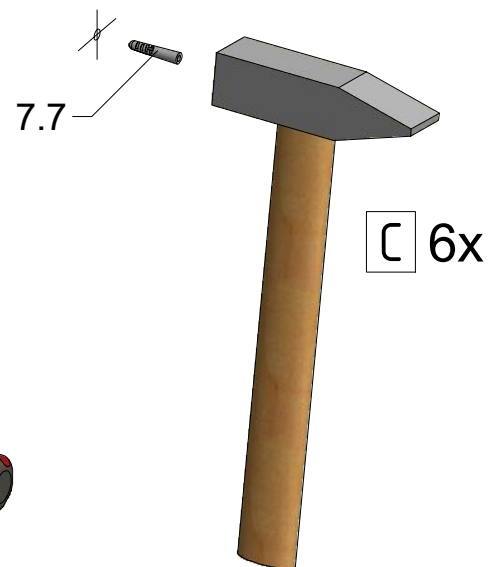

7. P6148

POS.	PREVIEW
7.1	
7.2	
7.3	
7.4	6x 
7.5	6x 
7.6	
7.7	6x 
7.8	6x 
7.9	6x 
7.10	
7.11	
7.12 7.13	 + 

2. P6294

3. P6285

CI PIV

CI PIV

CI PIV		
TYPE	Y (mm)	C (mm)
700	660-710	540
750	710-760	590
800	760-810	640
850	810-860	690
900	860-910	740
950	910-960	790
1000	960-1010	840

Next step in instructions is for left installation
(for right installation - proceed in a mirror image)

LEFT Installation

RIGHT Installation

Remove the ZAMAK for door assembly

Use for protect and support door glass