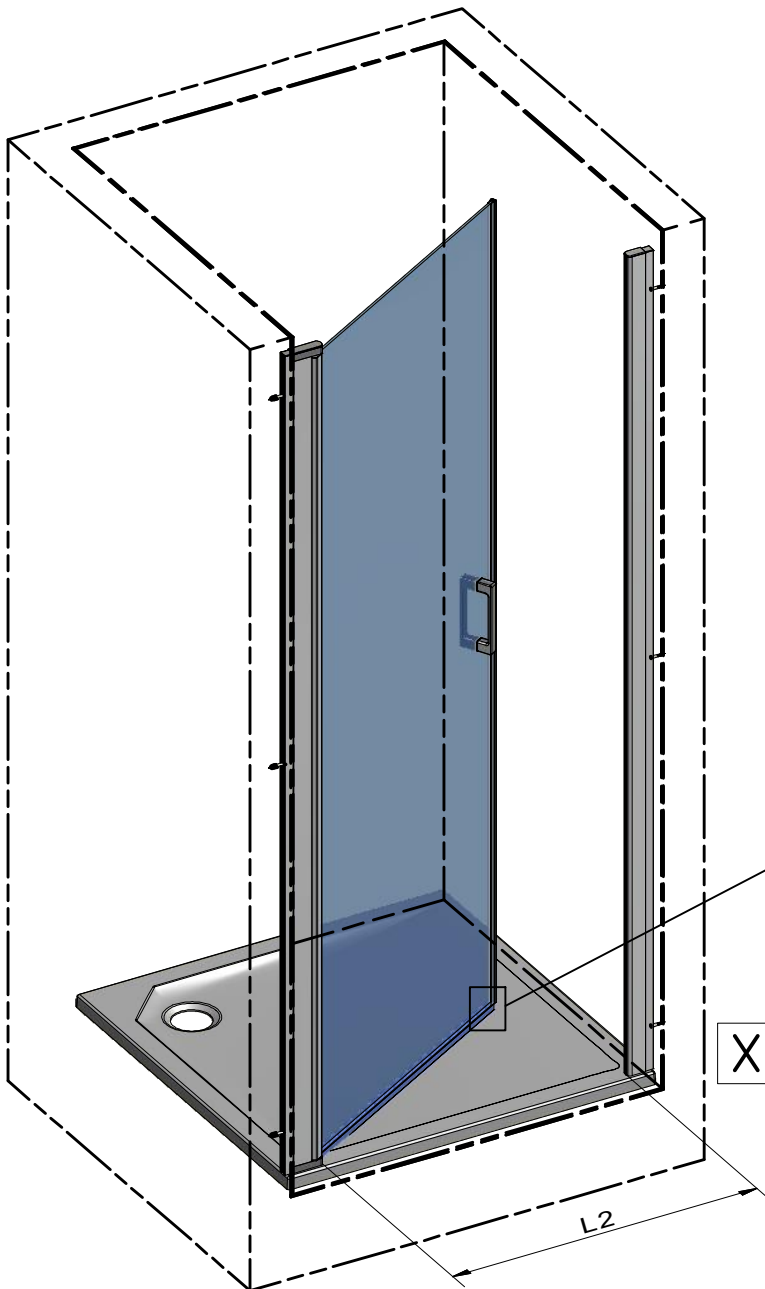

Next step in instructions is for left installation
(for right installation - proceed in a mirror image)

LEFT Installation

RIGHT Installation

Remove the ZAMAK for door assembly

Use for protect and support door glass

Mounting without threshold bar

Mounting with threshold bar

SILICONE

SILICONE

SILICONE
MIN 100mm

SILICONE
MIN 100mm

Roth Energy and Sanitary Systems

Generation