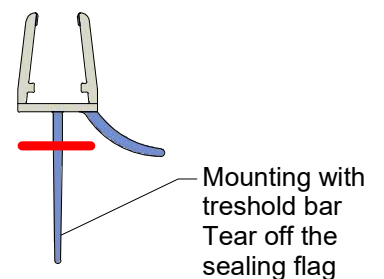

Next step in instructions is for left installation
(for right installation - proceed in a mirror image)

LEFT Installation

RIGHT Installation

Remove the ZAMAK for door assembly

Use for protect and support door glass

Mounting without threshold bar

Mounting with threshold bar

SILICONE

SILICONE

SILICONE
MIN 100mm

SILICONE
MIN 100mm

Roth Energy and Sanitary Systems

Generation