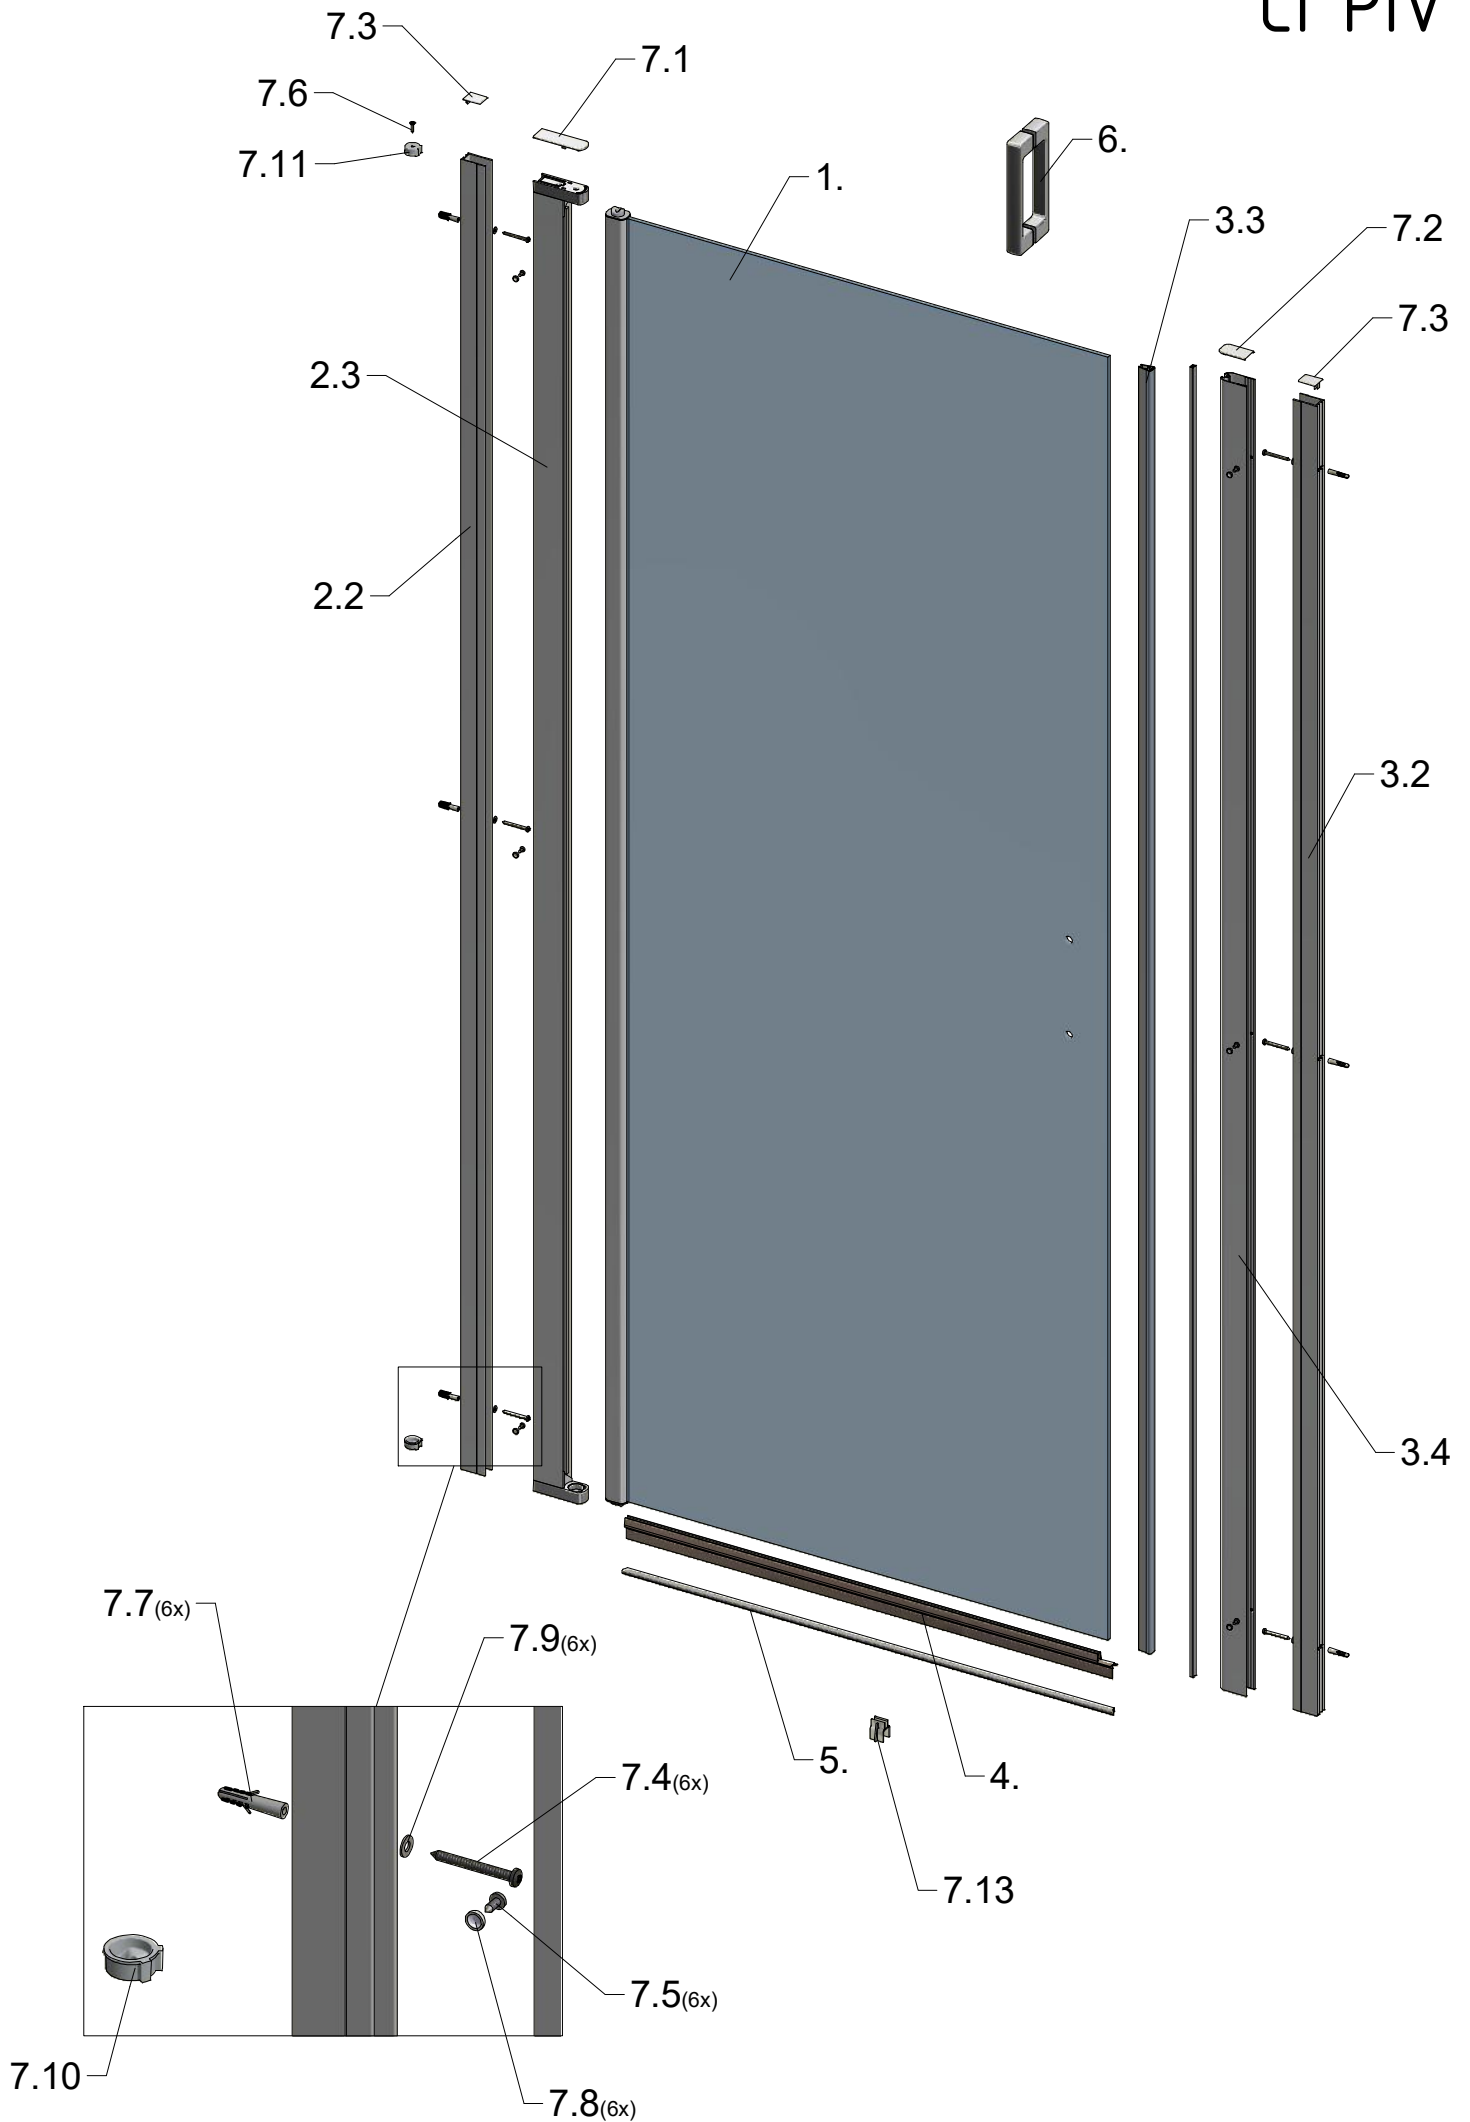

1. V297

SIZE	GLASS + PROFILE	SPARE PART
700	clear glass+brillant	ND02-0914-00-02
750	clear glass+brillant	ND02-0915-00-02
800	clear glass+brillant	ND02-0916-00-02
850	clear glass+brillant	ND02-0917-00-02
900	clear glass+brillant	ND02-0918-00-02
950	clear glass+brillant	ND02-0919-00-02
1000	clear glass+brillant	ND02-0920-00-02

7. P6148

POS.	PREVIEW
7.1	
7.2	
7.3	
7.4	6x 
7.5	6x 
7.6	
7.7	6x 
7.8	6x 
7.9	6x 
7.10	
7.11	
7.12 7.13	 + 

2. P6294

3. P6285

CI PIV

CI PIV

CI PIV		
TYPE	Y (mm)	C (mm)
700	660-710	540
750	710-760	590
800	760-810	640
850	810-860	690
900	860-910	740
950	910-960	790
1000	960-1010	840

Next step in instructions is for left installation
(for right installation - proceed in a mirror image)

LEFT Installation

RIGHT Installation

Remove the ZAMAK for door assembly

Use for protect and support door glass