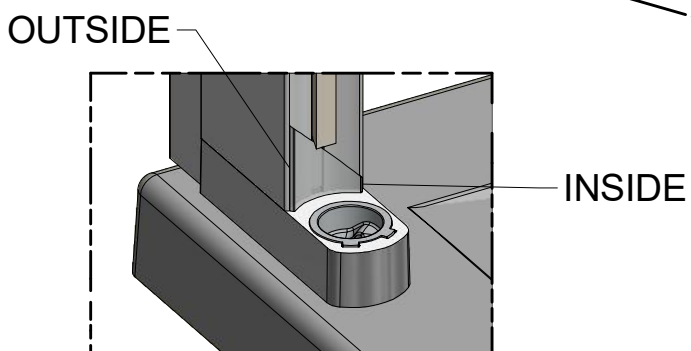

7. P6148

POS.	PREVIEW
7.1	
7.2	
7.3	
7.4	6x 
7.5	6x 
7.6	
7.7	6x 
7.8	6x 
7.9	6x 
7.10	
7.11	
7.12 7.13	 + 

2. P6294

3. P6285

CI PIV

CI PIV

CI PIV		
TYPE	Y (mm)	C (mm)
700	660-710	540
750	710-760	590
800	760-810	640
850	810-860	690
900	860-910	740
950	910-960	790
1000	960-1010	840

Next step in instructions is for left installation
(for right installation - proceed in a mirror image)

LEFT Installation

RIGHT Installation

Remove the ZAMAK for door assembly

Use for protect and support door glass

Mounting without threshold bar

Mounting with threshold bar

SILICONE

SILICONE

SILICONE
MIN 100mm

SILICONE
MIN 100mm

Roth Energy and Sanitary Systems

Generation