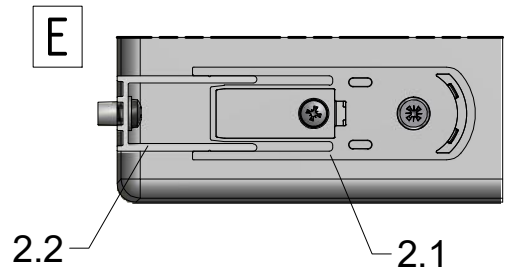

7. P6148

POS.	PREVIEW
7.1	
7.2	
7.3	
7.4	6x 
7.5	6x 
7.6	
7.7	6x 
7.8	6x 
7.9	6x 
7.10	
7.11	
7.12 7.13	 + 

2. P6294

3. P6285

CI PIV

CI PIV

CI PIV		
TYPE	Y (mm)	C (mm)
700	660-710	540
750	710-760	590
800	760-810	640
850	810-860	690
900	860-910	740
950	910-960	790
1000	960-1010	840

Next step in instructions is for left installation
(for right installation - proceed in a mirror image)

LEFT Installation

RIGHT Installation

Remove the ZAMAK for door assembly

Use for protect and support door glass

Mounting without threshold bar

Mounting with threshold bar

SILICONE

SILICONE

SILICONE
MIN 100mm

SILICONE
MIN 100mm

Roth Energy and Sanitary Systems

Generation