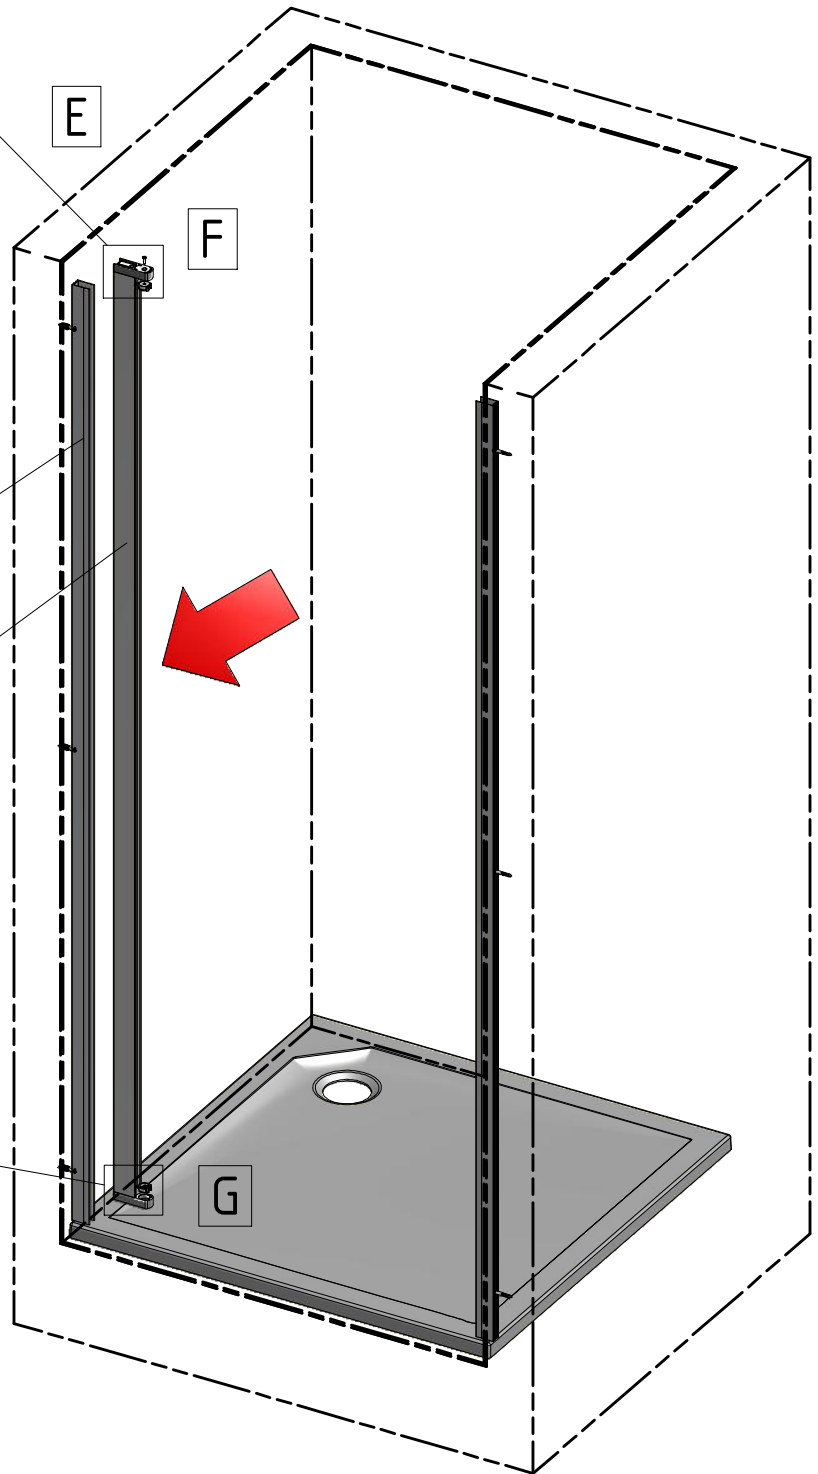

1. V297

SIZE	GLASS + PROFILE	SPARE PART
700	clear glass+brillant	ND02-0914-00-02
750	clear glass+brillant	ND02-0915-00-02
800	clear glass+brillant	ND02-0916-00-02
850	clear glass+brillant	ND02-0917-00-02
900	clear glass+brillant	ND02-0918-00-02
950	clear glass+brillant	ND02-0919-00-02
1000	clear glass+brillant	ND02-0920-00-02

7. P6148

POS.	PREVIEW
7.1	
7.2	
7.3	
7.4	6x 
7.5	6x 
7.6	
7.7	6x 
7.8	6x 
7.9	6x 
7.10	
7.11	
7.12 7.13	 + 

2. P6294

3. P6285

CI PIV

CI PIV

CI PIV		
TYPE	Y (mm)	C (mm)
700	660-710	540
750	710-760	590
800	760-810	640
850	810-860	690
900	860-910	740
950	910-960	790
1000	960-1010	840

Next step in instructions is for left installation
(for right installation - proceed in a mirror image)

LEFT Installation

RIGHT Installation

Remove the ZAMAK for door assembly

Use for protect and support door glass

Mounting without threshold bar

Mounting with threshold bar

SILICONE

SILICONE

SILICONE
MIN 100mm

SILICONE
MIN 100mm

Roth Energy and Sanitary Systems

Generation