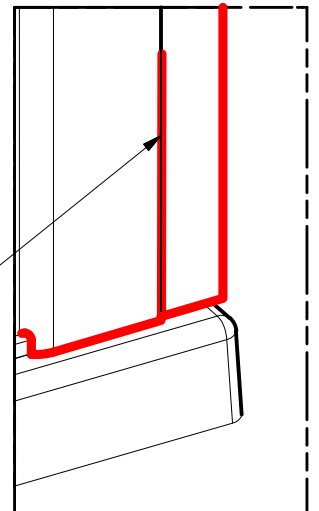

Next step in instructions is for left installation
(for right installation - proceed in a mirror image)

LEFT Installation

RIGHT Installation

Remove the ZAMAK for door assembly

Use for protect and support door glass

Mounting without threshold bar

Mounting with threshold bar

SILICONE

SILICONE

SILICONE
MIN 100mm

SILICONE
MIN 100mm

Roth Energy and Sanitary Systems

Generation