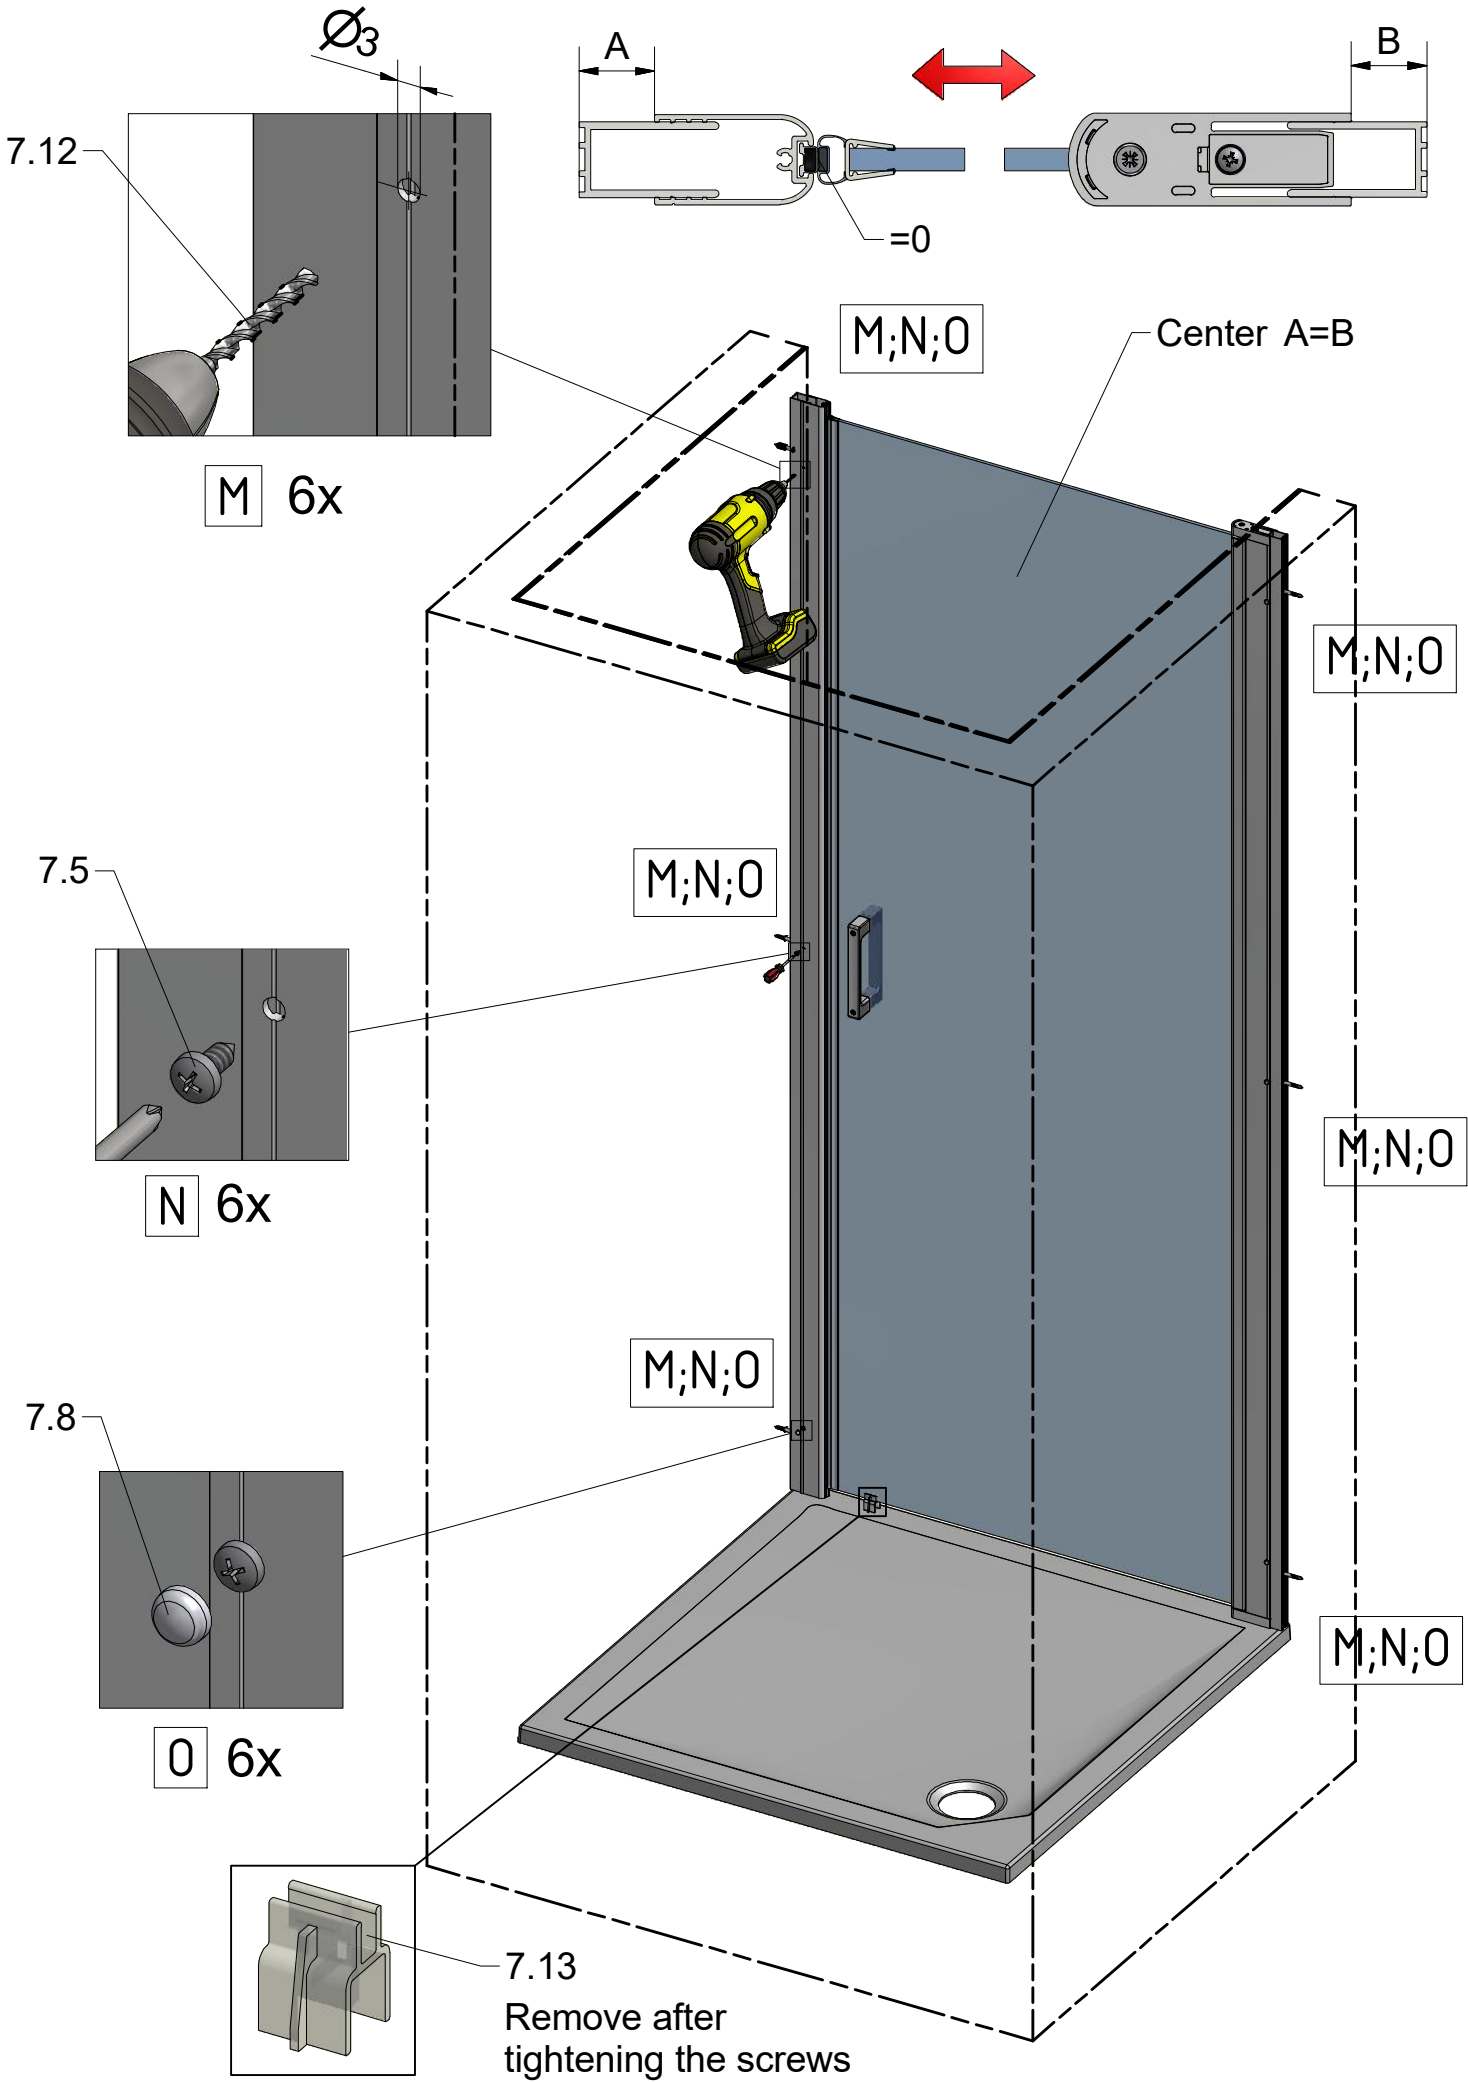

Next step in instructions is for left installation
(for right installation - proceed in a mirror image)

LEFT Installation

RIGHT Installation

Remove the ZAMAK for door assembly

Use for protect and support door glass

Mounting without threshold bar

Mounting with threshold bar

SILICONE

SILICONE

SILICONE
MIN 100mm

SILICONE
MIN 100mm

Roth Energy and Sanitary Systems

Generation