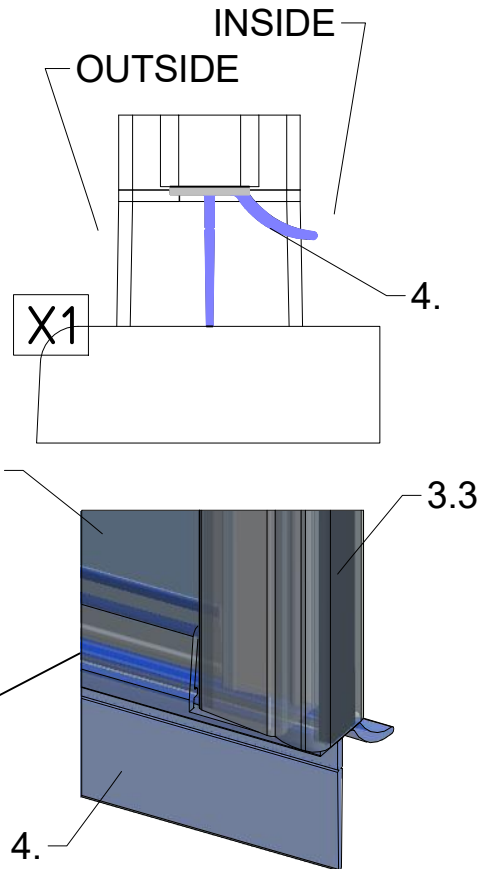

Next step in instructions is for left installation
(for right installation - proceed in a mirror image)

LEFT Installation

RIGHT Installation

Remove the ZAMAK for door assembly

Use for protect and support door glass

Mounting without threshold bar

Mounting with threshold bar

SILICONE

SILICONE

SILICONE
MIN 100mm

SILICONE
MIN 100mm

Roth Energy and Sanitary Systems

Generation