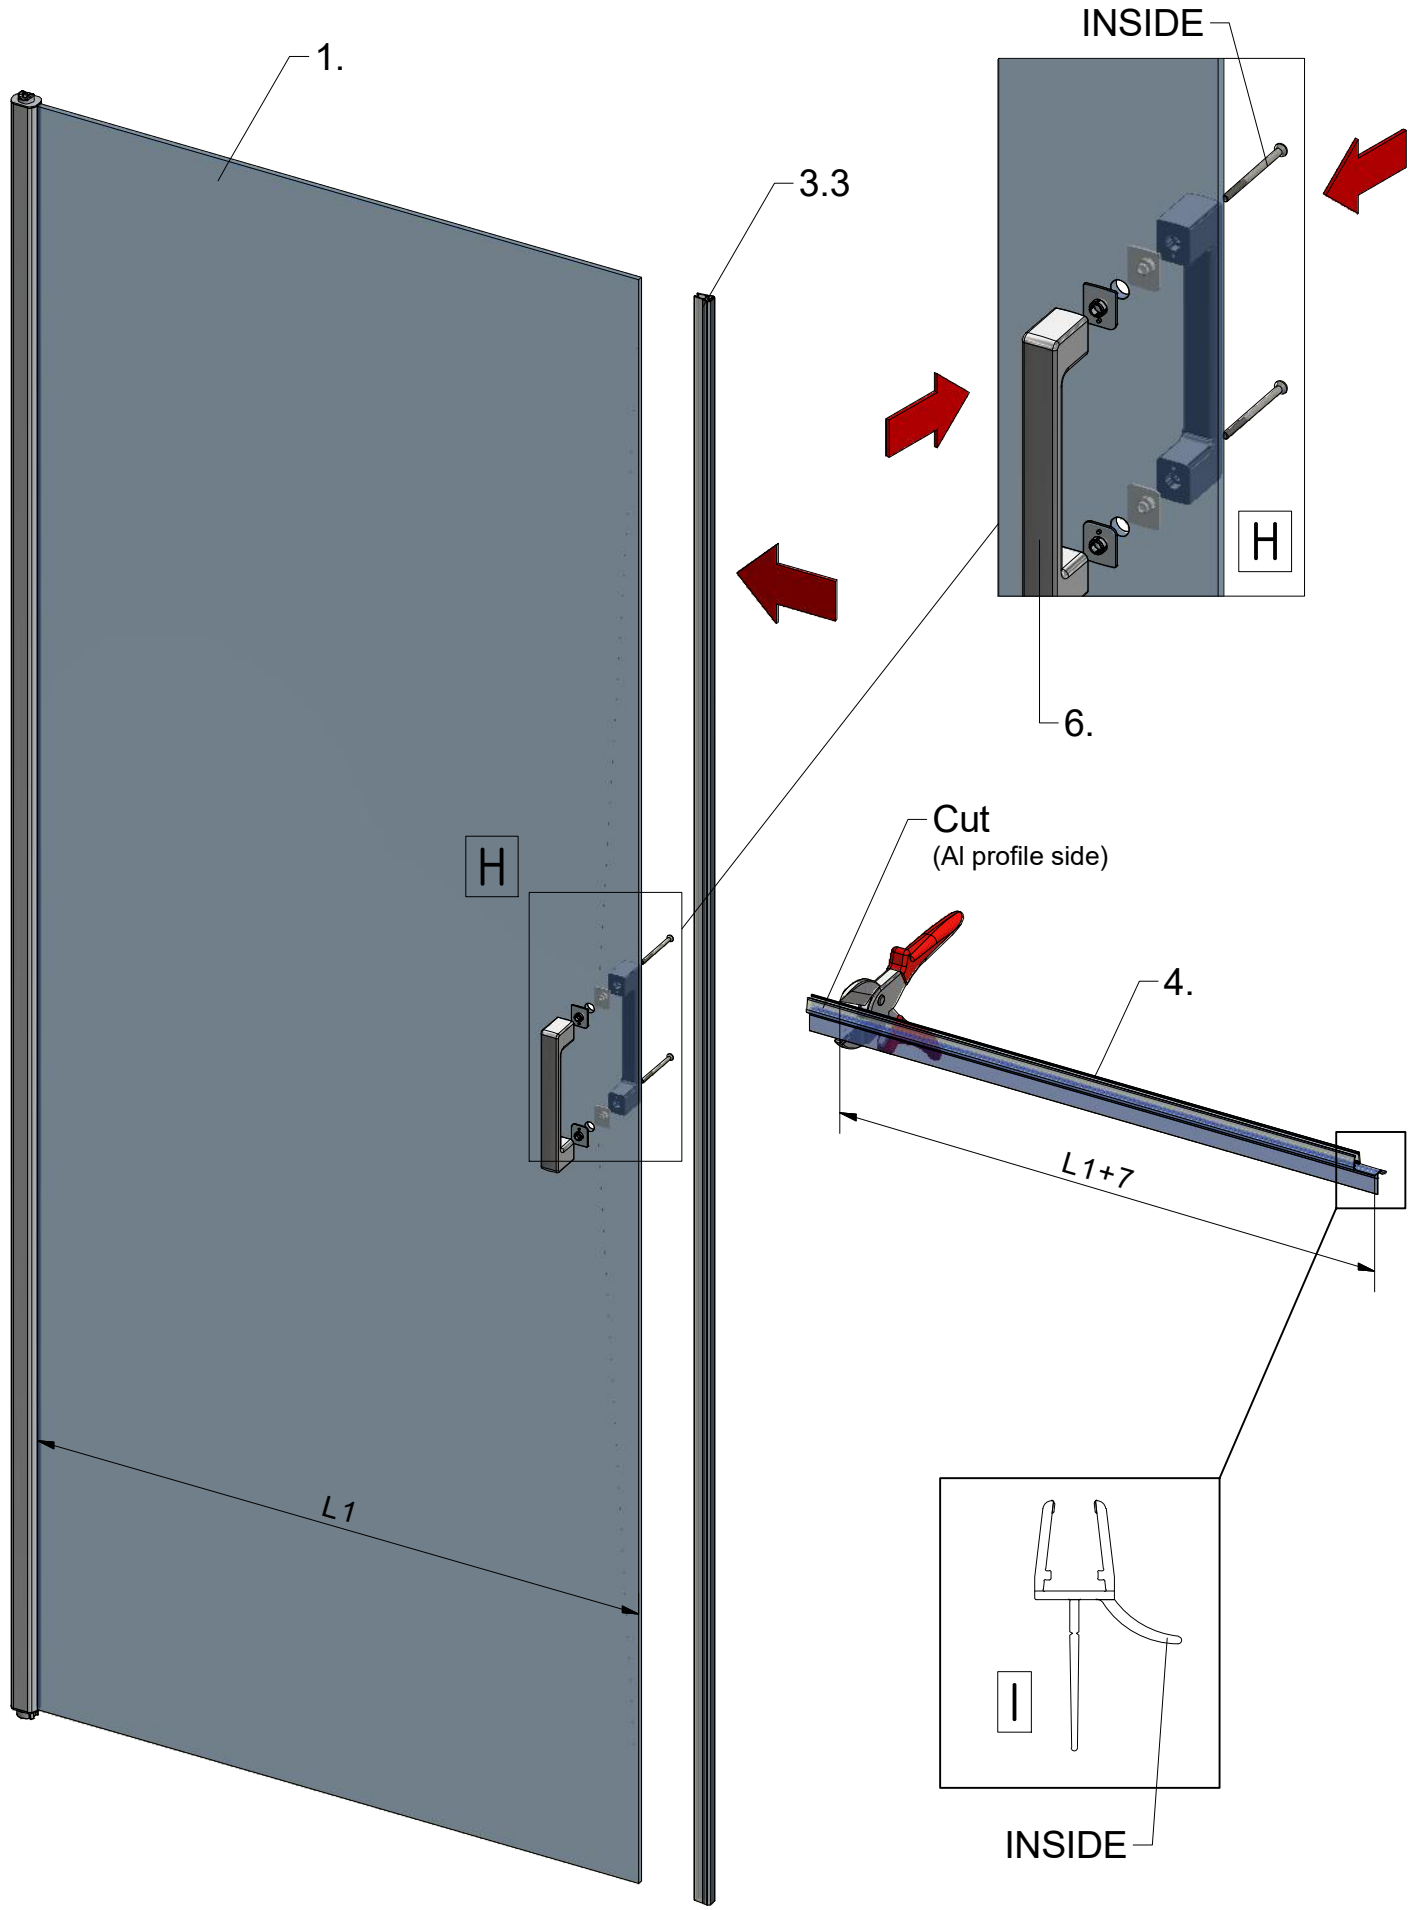

Next step in instructions is for left installation
(for right installation - proceed in a mirror image)

LEFT Installation

RIGHT Installation

Remove the ZAMAK for door assembly

Use for protect and support door glass

Mounting without threshold bar

Mounting with threshold bar

SILICONE

SILICONE

SILICONE
MIN 100mm

SILICONE
MIN 100mm

Roth Energy and Sanitary Systems

Generation