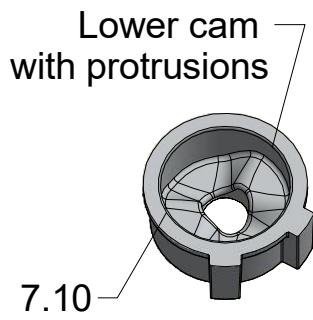

7. P6148

POS.	PREVIEW
7.1	
7.2	
7.3	
7.4	6x 
7.5	6x 
7.6	
7.7	6x 
7.8	6x 
7.9	6x 
7.10	
7.11	
7.12 7.13	 + 

2. P6294

3. P6285

CI PIV

CI PIV

CI PIV		
TYPE	Y (mm)	C (mm)
700	660-710	540
750	710-760	590
800	760-810	640
850	810-860	690
900	860-910	740
950	910-960	790
1000	960-1010	840

Next step in instructions is for left installation
(for right installation - proceed in a mirror image)

LEFT Installation

RIGHT Installation

Remove the ZAMAK for door assembly

Use for protect and support door glass

Mounting without threshold bar

Mounting with threshold bar

SILICONE

SILICONE

SILICONE
MIN 100mm

SILICONE
MIN 100mm

Roth Energy and Sanitary Systems

Generation