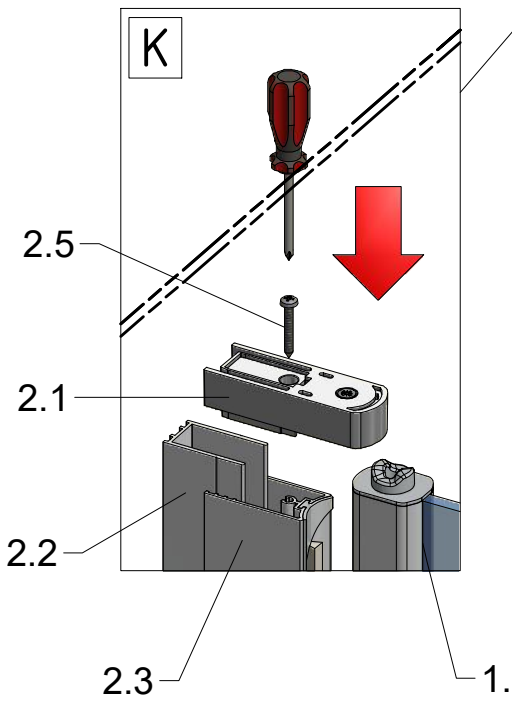

Next step in instructions is for left installation
(for right installation - proceed in a mirror image)

LEFT Installation

RIGHT Installation

Remove the ZAMAK for door assembly

Use for protect and support door glass

Mounting without threshold bar

Mounting with threshold bar

SILICONE

SILICONE

SILICONE
MIN 100mm

SILICONE
MIN 100mm

Roth Energy and Sanitary Systems

Generation