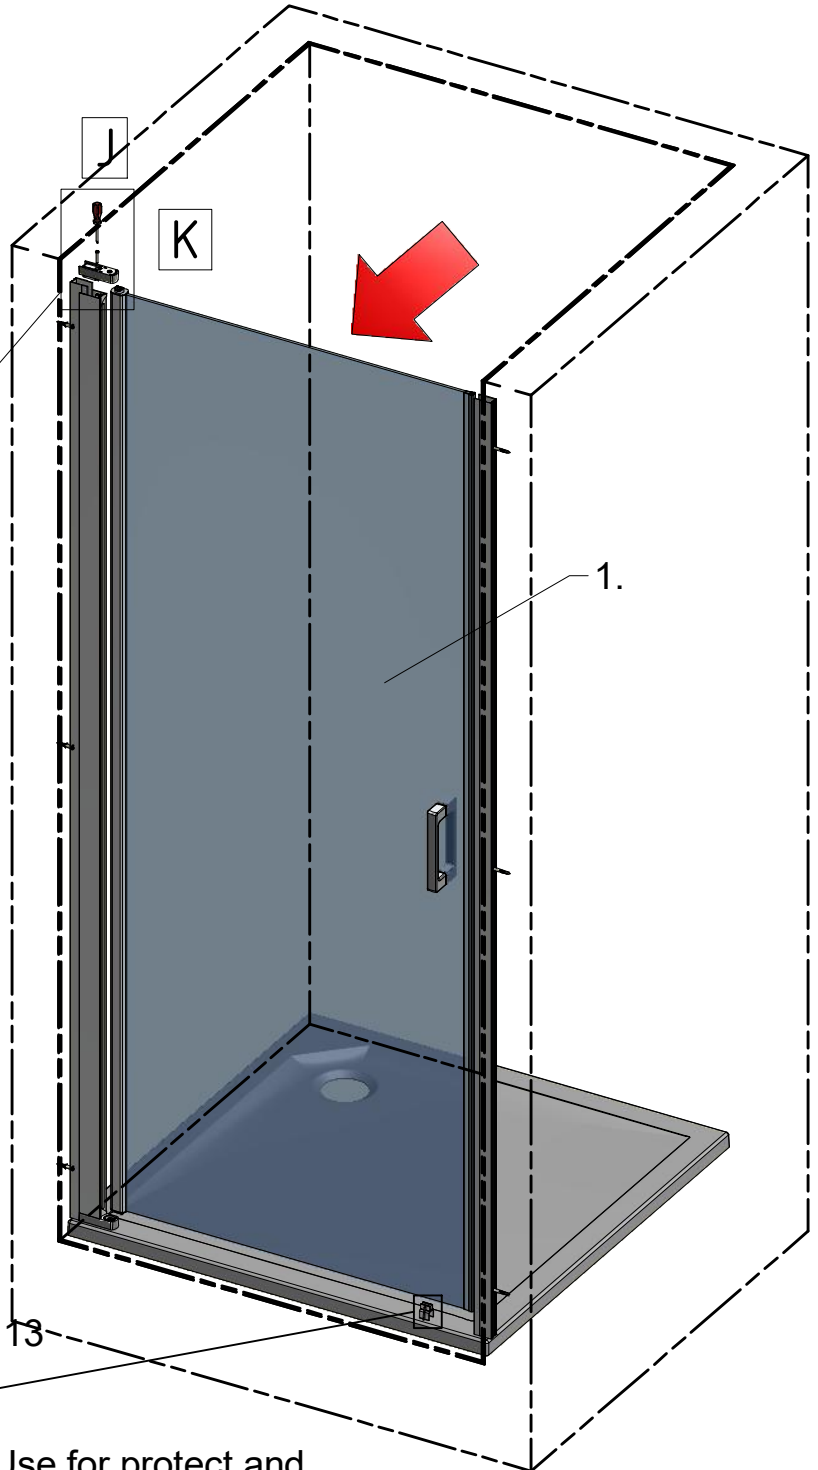

Next step in instructions is for left installation
(for right installation - proceed in a mirror image)

LEFT Installation

RIGHT Installation

Remove the ZAMAK for door assembly

Use for protect and support door glass

Mounting without threshold bar

Mounting with threshold bar

SILICONE

SILICONE

SILICONE
MIN 100mm

SILICONE
MIN 100mm

Roth Energy and Sanitary Systems

Generation