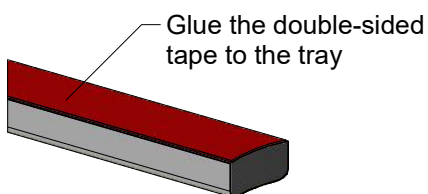

Next step in instructions is for left installation
(for right installation - proceed in a mirror image)

LEFT Installation

RIGHT Installation

Remove the ZAMAK for door assembly

Use for protect and support door glass

Mounting without threshold bar

Mounting with threshold bar

SILICONE

SILICONE

SILICONE
MIN 100mm

SILICONE
MIN 100mm

Roth Energy and Sanitary Systems

Generation