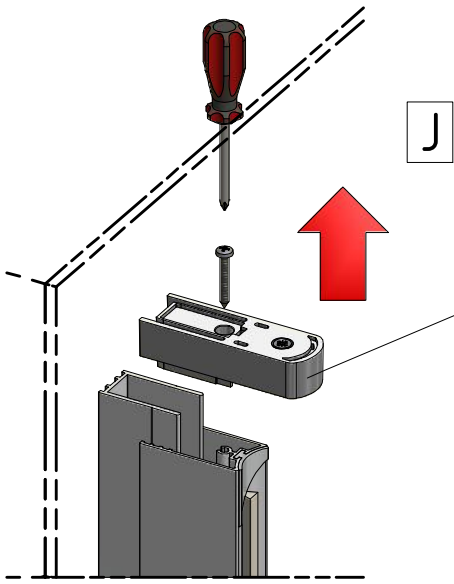

Next step in instructions is for left installation
(for right installation - proceed in a mirror image)

LEFT Installation

RIGHT Installation

Remove the ZAMAK for door assembly

Use for protect and support door glass

Mounting without threshold bar

Mounting with threshold bar

SILICONE

SILICONE

SILICONE
MIN 100mm

SILICONE
MIN 100mm

Roth Energy and Sanitary Systems

Generation