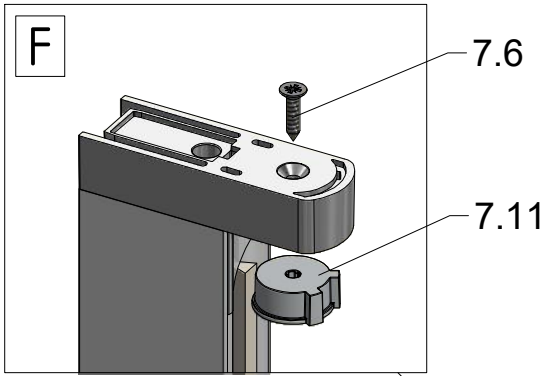

7. P6148

POS.	PREVIEW
7.1	
7.2	
7.3	
7.4	6x 
7.5	6x 
7.6	
7.7	6x 
7.8	6x 
7.9	6x 
7.10	
7.11	
7.12 7.13	 + 

2. P6294

3. P6285

CI PIV

CI PIV

CI PIV		
TYPE	Y (mm)	C (mm)
700	660-710	540
750	710-760	590
800	760-810	640
850	810-860	690
900	860-910	740
950	910-960	790
1000	960-1010	840

Next step in instructions is for left installation
(for right installation - proceed in a mirror image)

LEFT Installation

RIGHT Installation

Remove the ZAMAK for door assembly

Use for protect and support door glass

Mounting without threshold bar

Mounting with threshold bar

SILICONE

SILICONE

SILICONE
MIN 100mm

SILICONE
MIN 100mm

Roth Energy and Sanitary Systems

Generation