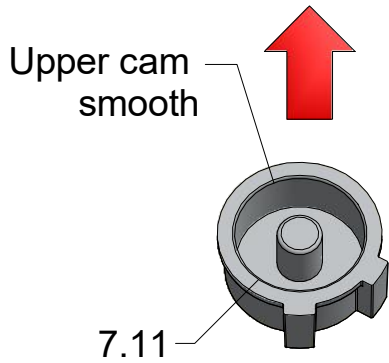

7. P6148

POS.	PREVIEW
7.1	
7.2	
7.3	
7.4	6x 
7.5	6x 
7.6	
7.7	6x 
7.8	6x 
7.9	6x 
7.10	
7.11	
7.12 7.13	 + 

2. P6294

3. P6285

CI PIV

CI PIV

CI PIV		
TYPE	Y (mm)	C (mm)
700	660-710	540
750	710-760	590
800	760-810	640
850	810-860	690
900	860-910	740
950	910-960	790
1000	960-1010	840

Next step in instructions is for left installation
(for right installation - proceed in a mirror image)

LEFT Installation

RIGHT Installation

Remove the ZAMAK for door assembly

Use for protect and support door glass