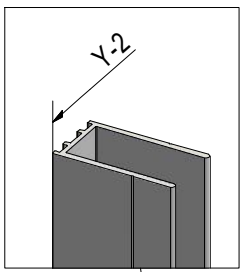

CI P55

CI P55				
TYPE	X (mm)	Y (mm)	C (mm)	S (mm)
900	858-883	867-892	455	275-300
1000	958-983	967-992	455	375-400

Mounting without threshold bar

Mounting with threshold bar

Cut the threshold profile to the length L3