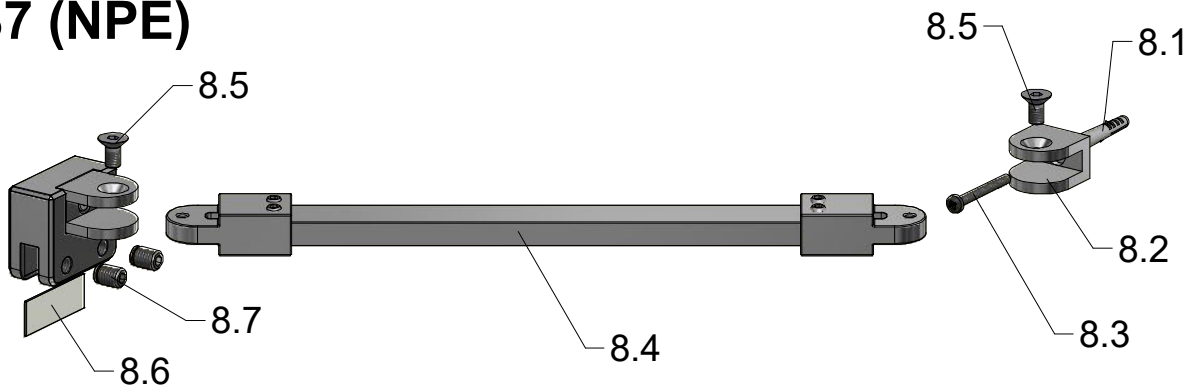

CI P55

CI P55				
TYPE	X (mm)	Y (mm)	C (mm)	S (mm)
900	858-883	867-892	455	275-300
1000	958-983	967-992	455	375-400

Mounting without threshold bar

Mounting with threshold bar

Cut the threshold profile to the length L3

Glue the double-sided tape to the tray

Mounting with threshold bar
Tear off the sealing flag

24 h

SILICONE

SILICONE

SILICONE
MIN 100mm

SILICONE
MIN 100mm

Roth Energy and Sanitary Systems