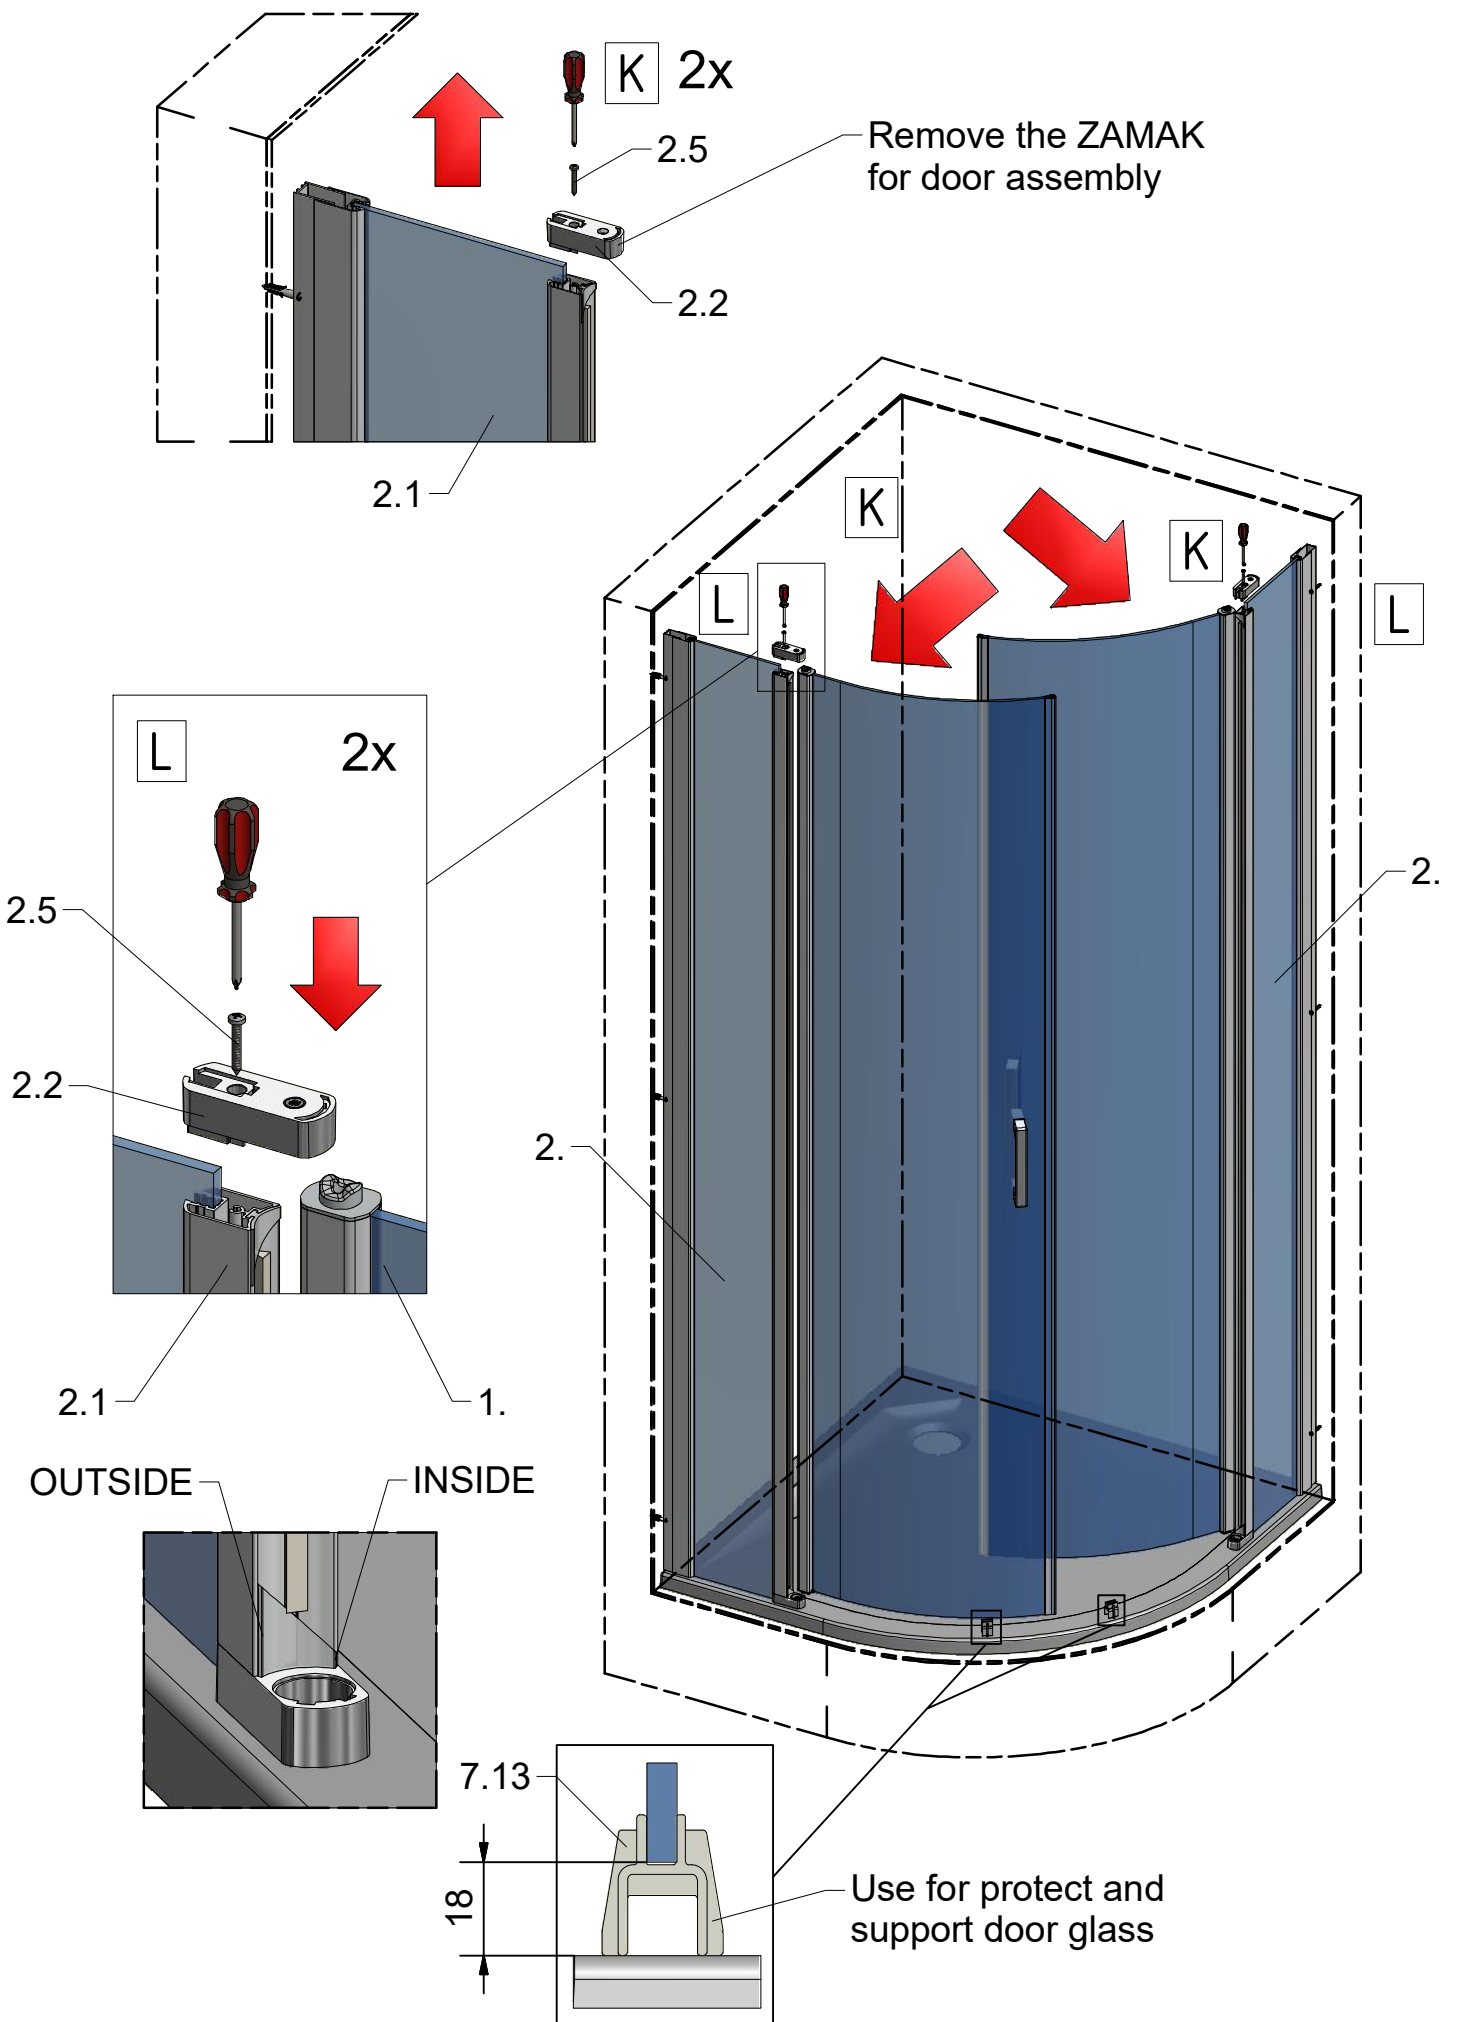

CI P55

CI P55				
TYPE	X (mm)	Y (mm)	C (mm)	S (mm)
900	858-883	867-892	455	275-300
1000	958-983	967-992	455	375-400

Mounting without threshold bar

Mounting with threshold bar

Cut the threshold profile to the length L3

Glue the double-sided tape to the tray

Mounting with threshold bar
Tear off the sealing flag

24 h

SILICONE

SILICONE

SILICONE
MIN 100mm

SILICONE
MIN 100mm

Roth Energy and Sanitary Systems