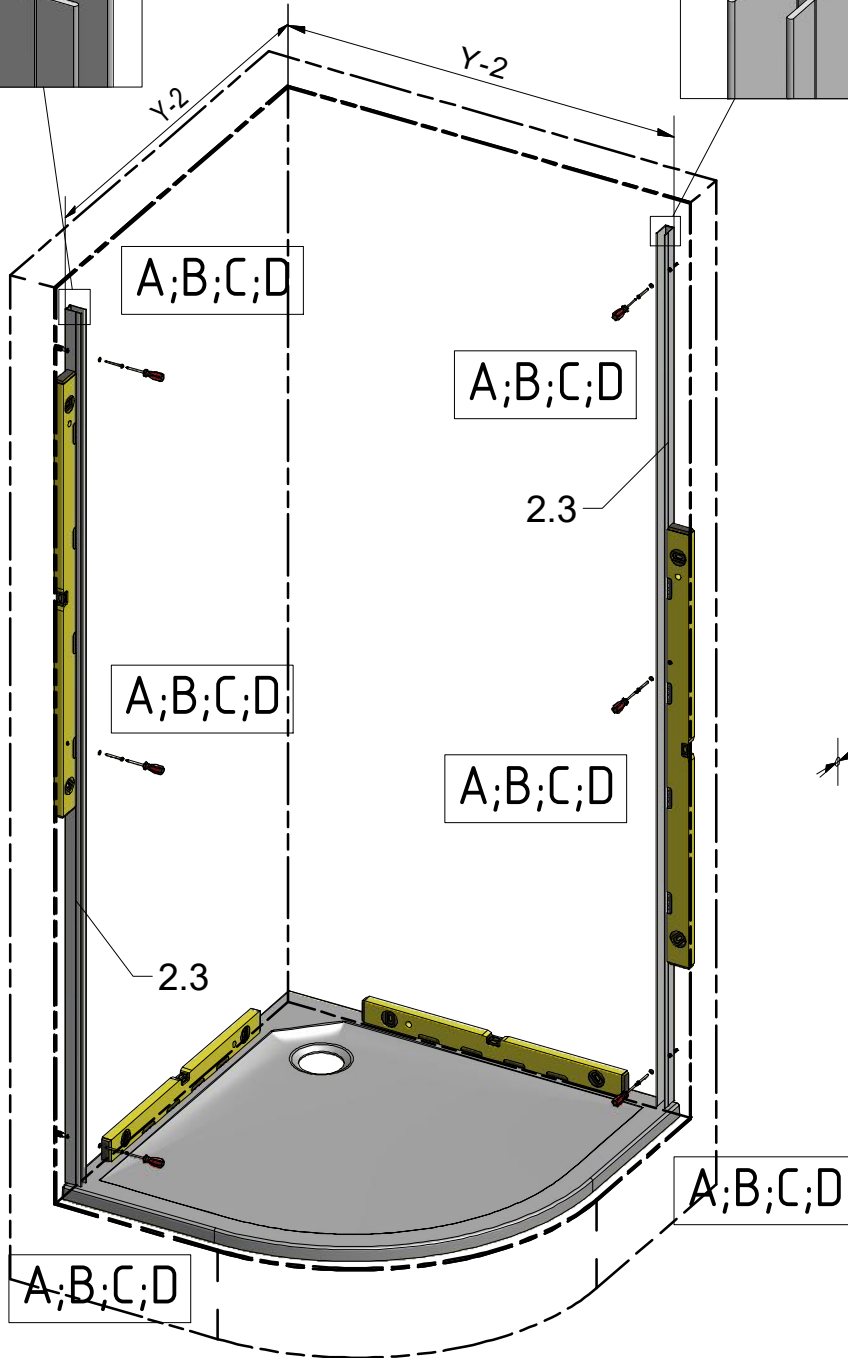

POS.	PREVIEW	PCS	SPARE PART
1.1		4	MA9747 (VPE) MB2419 (NPE)

2.1 V316

SIZE	clear glass+black	clear glass+brillant
900	ND03-0965-05-02	ND03-0965-00-02
1000	ND03-0970-05-02	ND03-0970-00-02

2. FIX

3.

4.

5.

8. MB0229 (VPE) MB2387 (NPE)

CI P55

CI P55				
TYPE	X (mm)	Y (mm)	C (mm)	S (mm)
900	858-883	867-892	455	275-300
1000	958-983	967-992	455	375-400

Mounting without threshold bar

Mounting with threshold bar

Cut the threshold profile to the length L3

Glue the double-sided tape to the tray

Mounting with threshold bar
Tear off the sealing flag

24 h

SILICONE

SILICONE

SILICONE
MIN 100mm

SILICONE
MIN 100mm

Roth Energy and Sanitary Systems