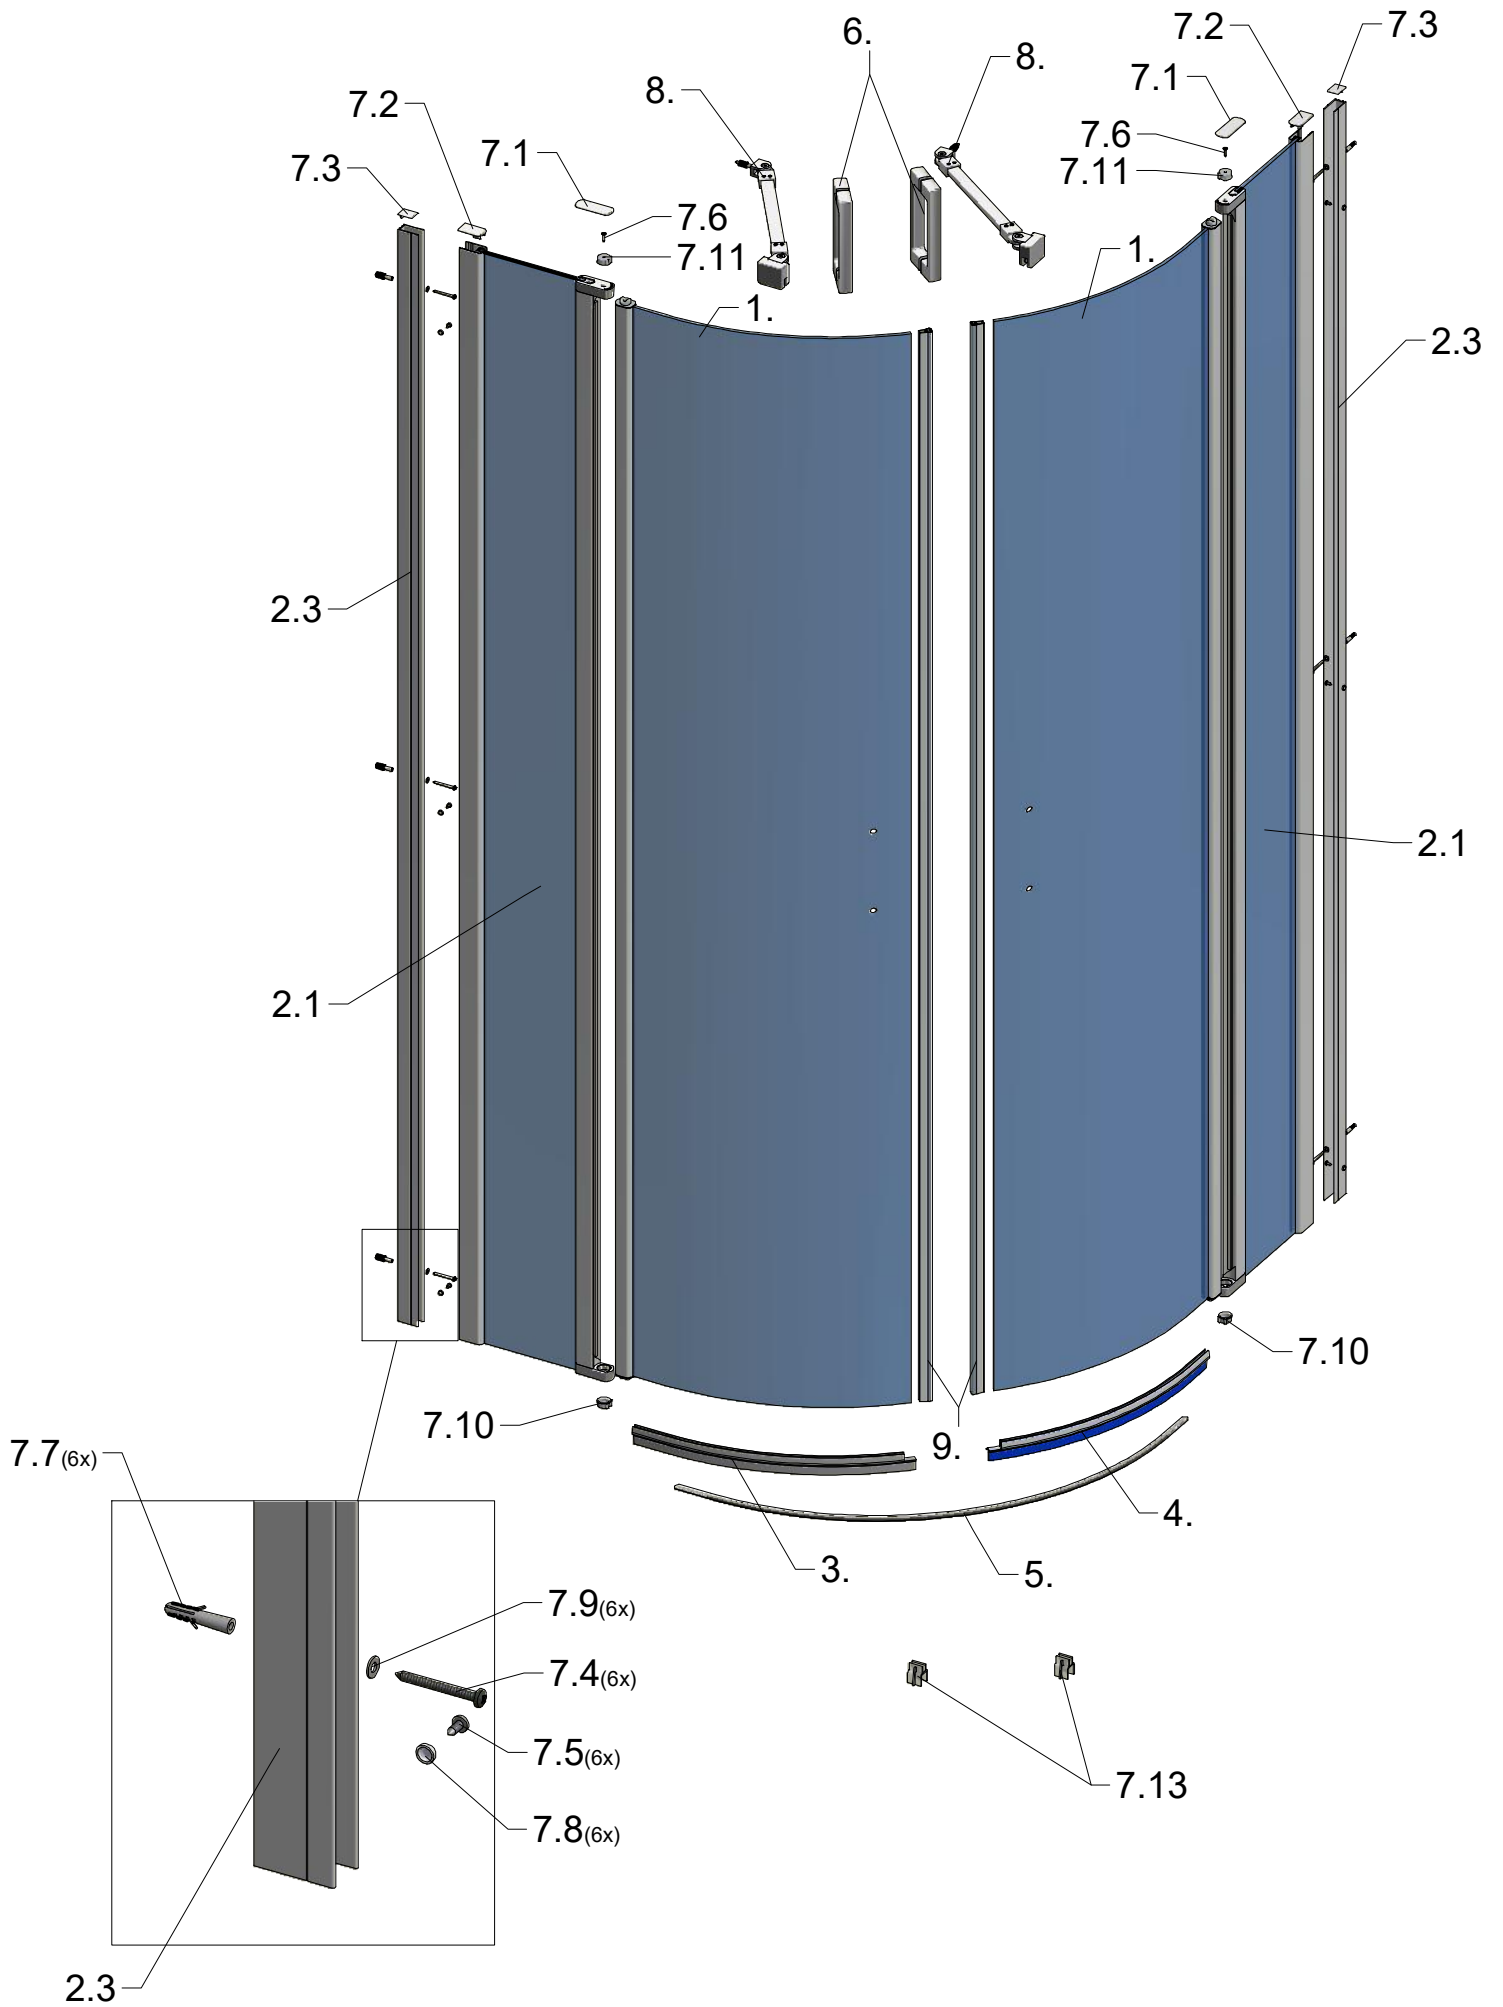

POS.	PREVIEW	PCS	SPARE PART
1.1		4	MA9747 (VPE) MB2419 (NPE)

2.1 V316

SIZE	clear glass+black	clear glass+brillant
900	ND03-0965-05-02	ND03-0965-00-02
1000	ND03-0970-05-02	ND03-0970-00-02

2. FIX

3.

4.

5.

8. MB0229 (VPE) MB2387 (NPE)

Glue the double-sided tape to the tray

Mounting with threshold bar
Tear off the sealing flag

24 h

SILICONE

SILICONE

SILICONE
MIN 100mm

SILICONE
MIN 100mm

Roth Energy and Sanitary Systems