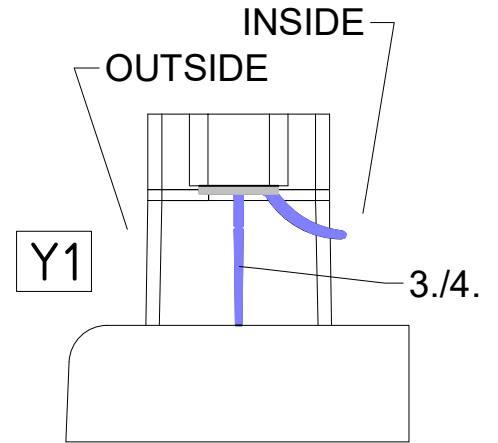

CI P55

CI P55				
TYPE	X (mm)	Y (mm)	C (mm)	S (mm)
900	858-883	867-892	455	275-300
1000	958-983	967-992	455	375-400

Mounting without threshold bar

Mounting with threshold bar

Cut the threshold profile to the length L3

Glue the double-sided tape to the tray

Mounting with threshold bar
Tear off the sealing flag

24 h

SILICONE

SILICONE

SILICONE
MIN 100mm

SILICONE
MIN 100mm

Roth Energy and Sanitary Systems