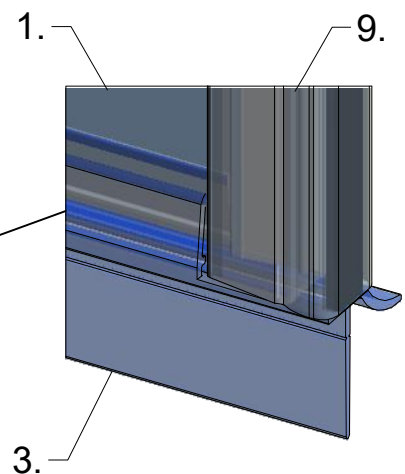

CI P55

CI P55				
TYPE	X (mm)	Y (mm)	C (mm)	S (mm)
900	858-883	867-892	455	275-300
1000	958-983	967-992	455	375-400

Mounting without threshold bar

Mounting with threshold bar

Cut the threshold profile to the length L3

Glue the double-sided tape to the tray

Mounting with threshold bar
Tear off the sealing flag

24 h

SILICONE

SILICONE

SILICONE
MIN 100mm

SILICONE
MIN 100mm

Roth Energy and Sanitary Systems