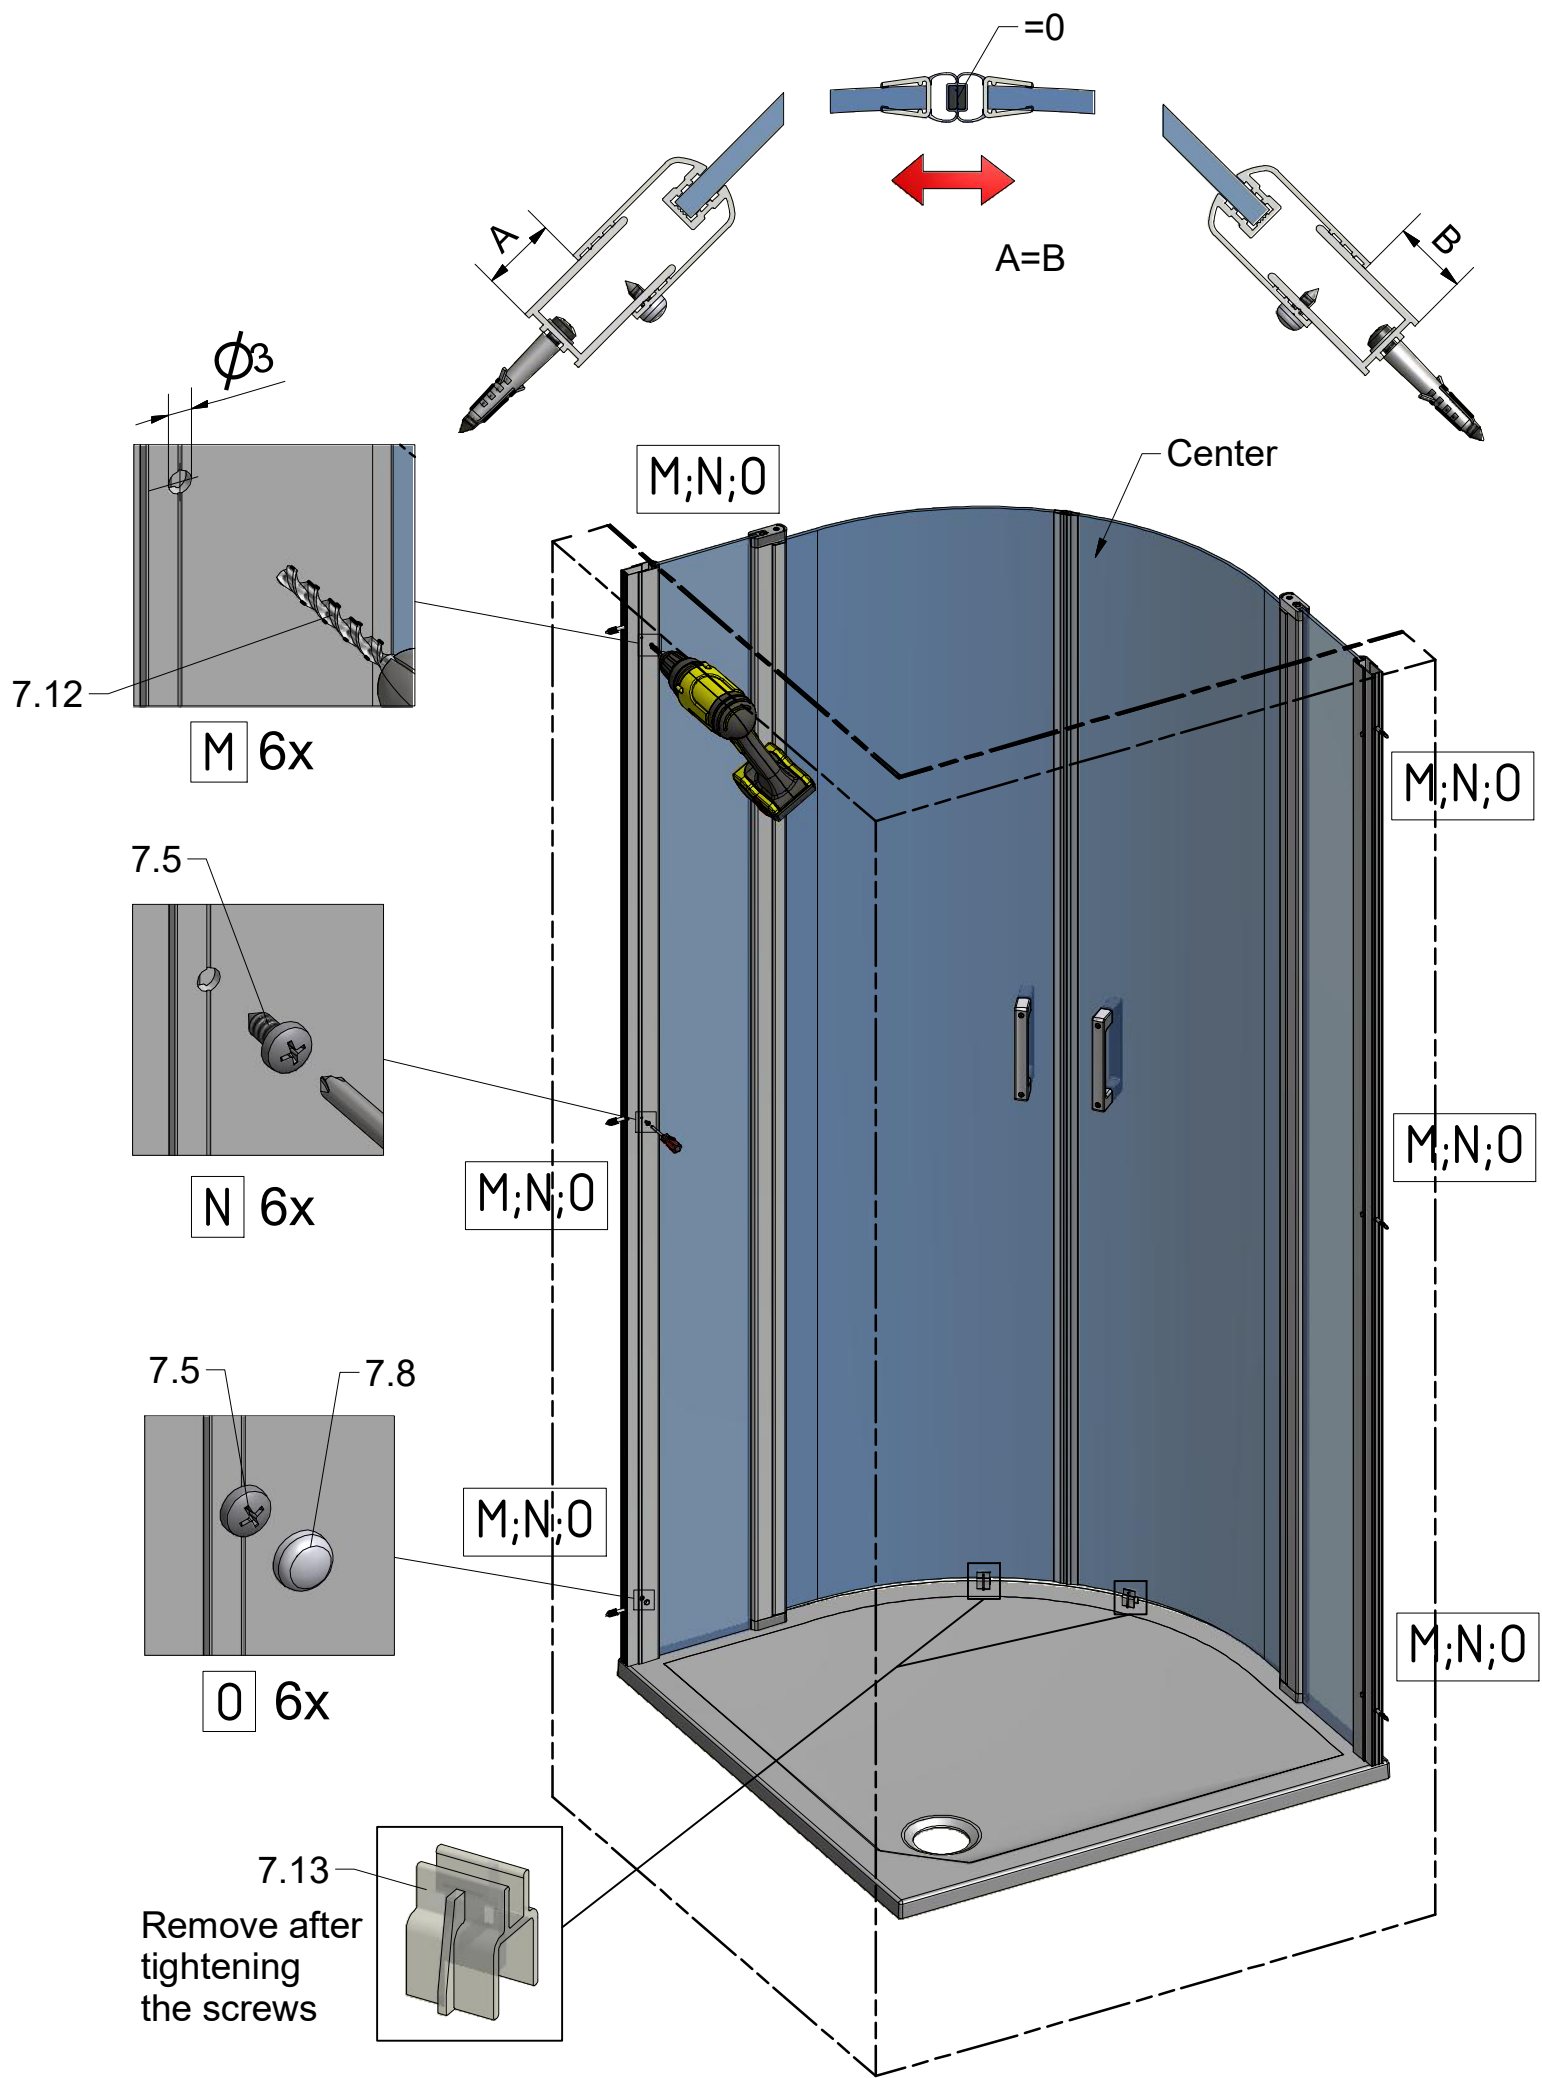

CI P55

CI P55				
TYPE	X (mm)	Y (mm)	C (mm)	S (mm)
900	858-883	867-892	455	275-300
1000	958-983	967-992	455	375-400

Mounting without threshold bar

Mounting with threshold bar

Cut the threshold profile to the length L3

Glue the double-sided tape to the tray

Mounting with threshold bar
Tear off the sealing flag

24 h

SILICONE

SILICONE

SILICONE
MIN 100mm

SILICONE
MIN 100mm

Roth Energy and Sanitary Systems