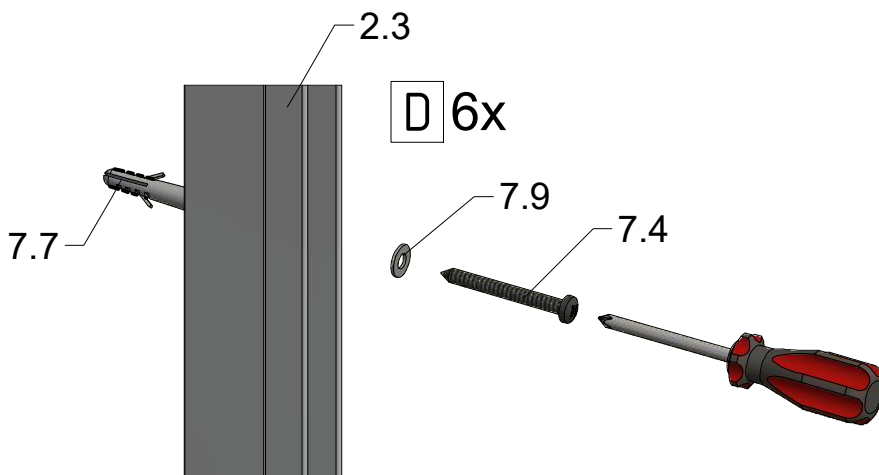

POS.	PREVIEW	PCS	SPARE PART
1.1		4	MA9747 (VPE) MB2419 (NPE)

2.1 V316

SIZE	clear glass+black	clear glass+brillant
900	ND03-0965-05-02	ND03-0965-00-02
1000	ND03-0970-05-02	ND03-0970-00-02

2. FIX

3.

4.

5.

8. MB0229 (VPE) MB2387 (NPE)

CI P55

CI P55				
TYPE	X (mm)	Y (mm)	C (mm)	S (mm)
900	858-883	867-892	455	275-300
1000	958-983	967-992	455	375-400

Mounting without threshold bar

Mounting with threshold bar

Cut the threshold profile to the length L3

Glue the double-sided tape to the tray

Mounting with threshold bar
Tear off the sealing flag

24 h

SILICONE

SILICONE

SILICONE
MIN 100mm

SILICONE
MIN 100mm

Roth Energy and Sanitary Systems