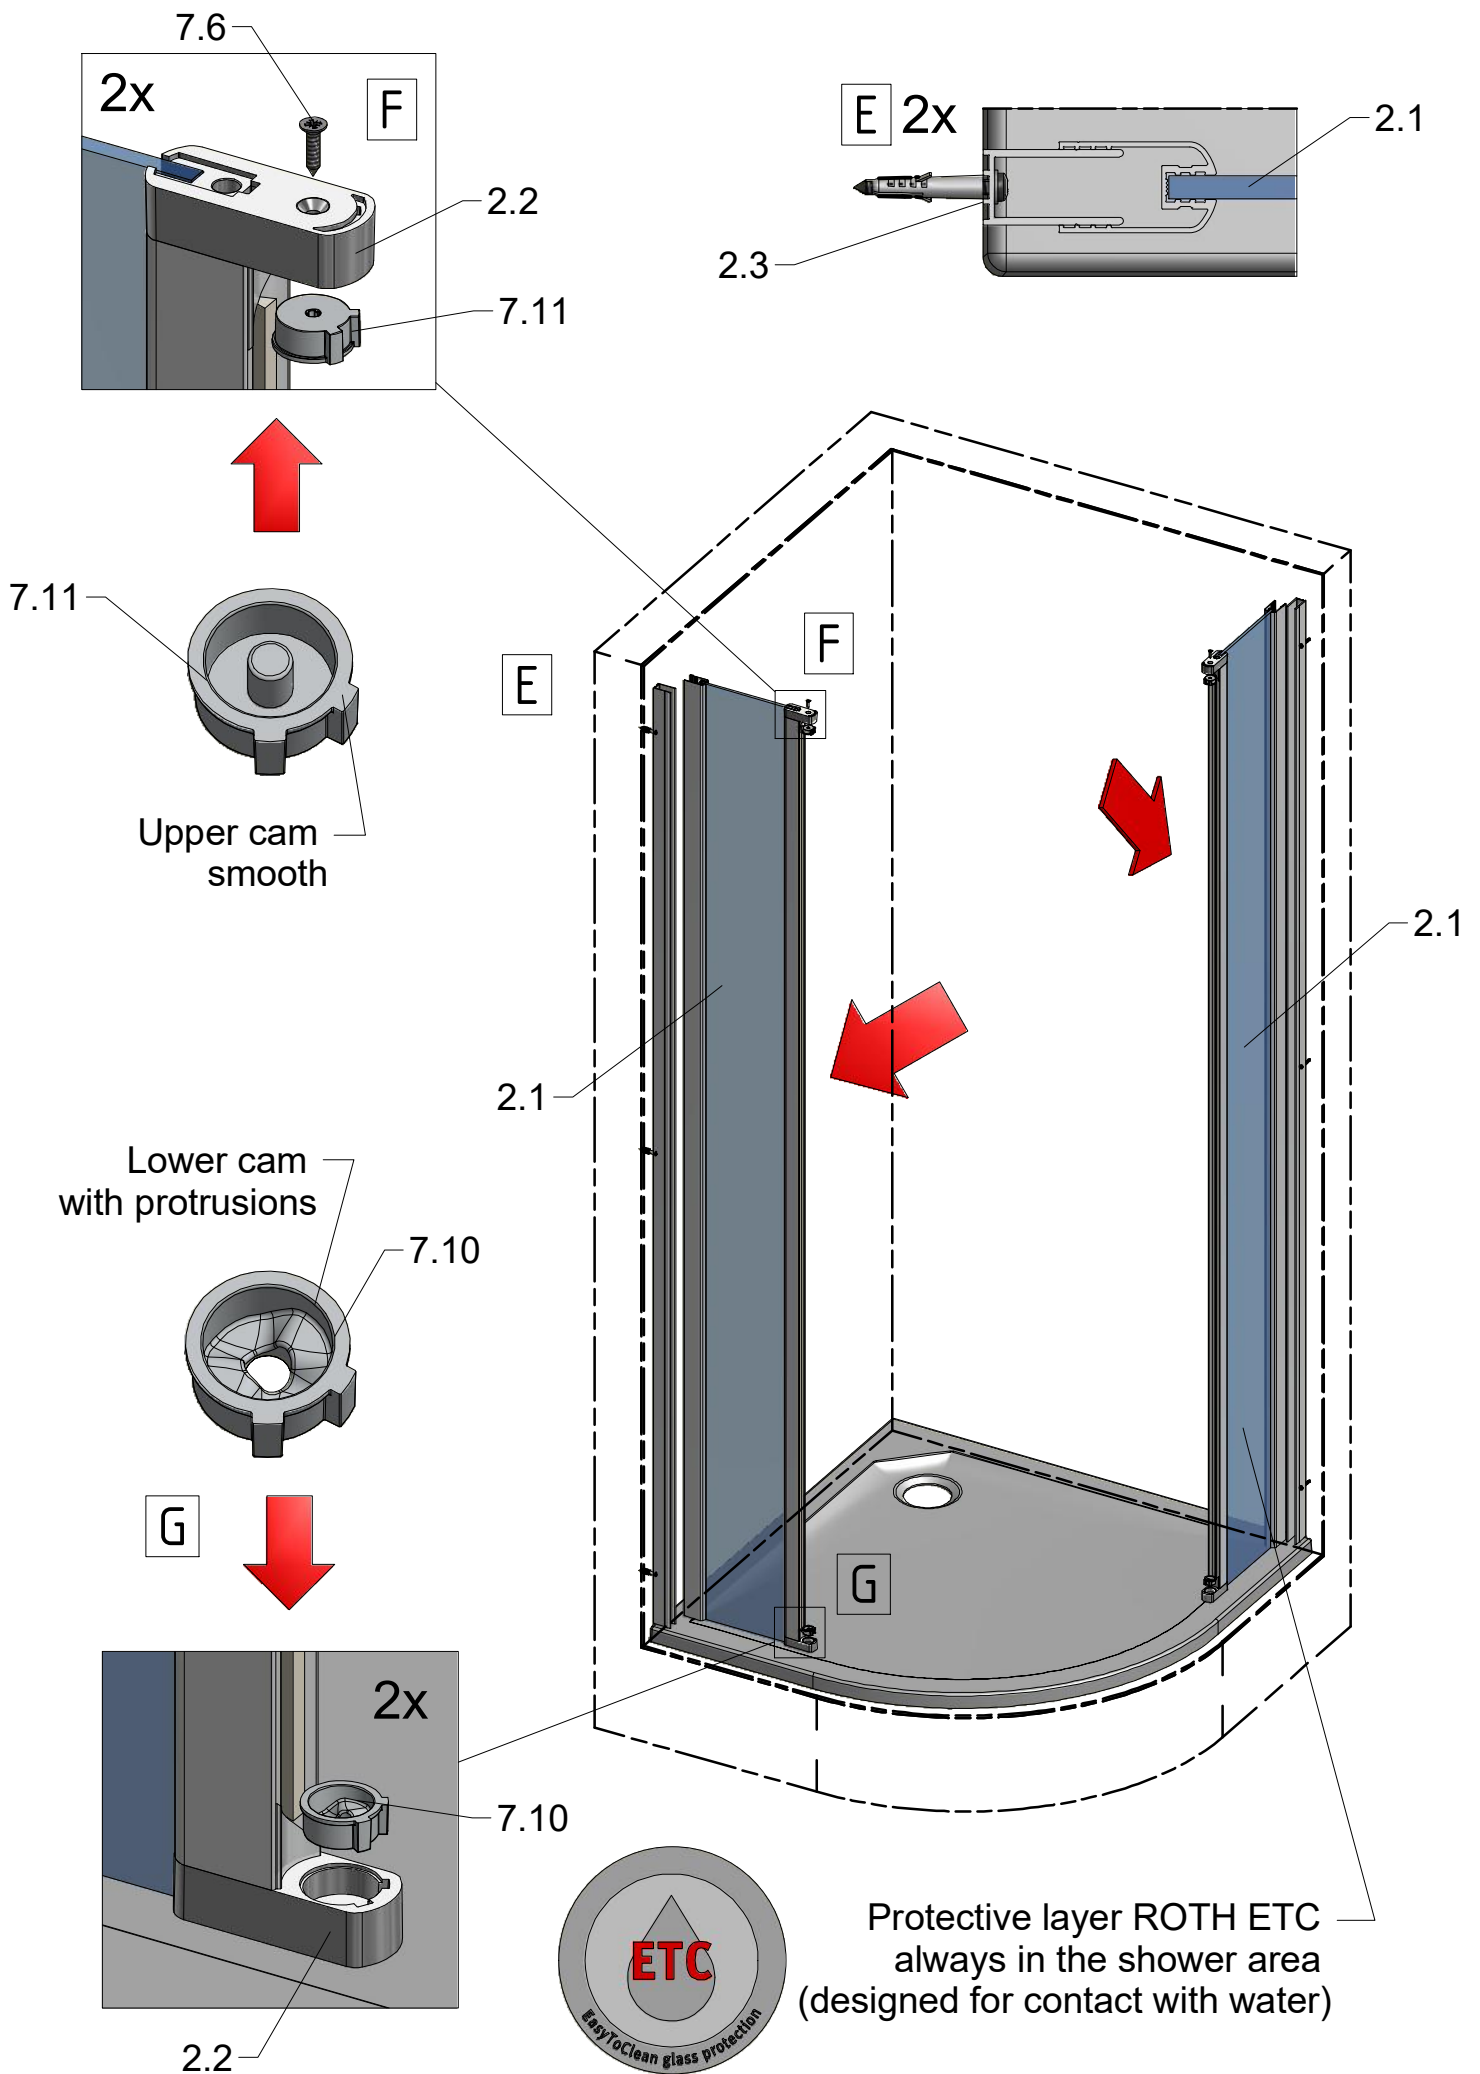

CI P55

CI P55				
TYPE	X (mm)	Y (mm)	C (mm)	S (mm)
900	858-883	867-892	455	275-300
1000	958-983	967-992	455	375-400

Mounting without threshold bar

Mounting with threshold bar

Cut the threshold profile to the length L3

Glue the double-sided tape to the tray

Mounting with threshold bar
Tear off the sealing flag

24 h

SILICONE

SILICONE

SILICONE
MIN 100mm

SILICONE
MIN 100mm

Roth Energy and Sanitary Systems