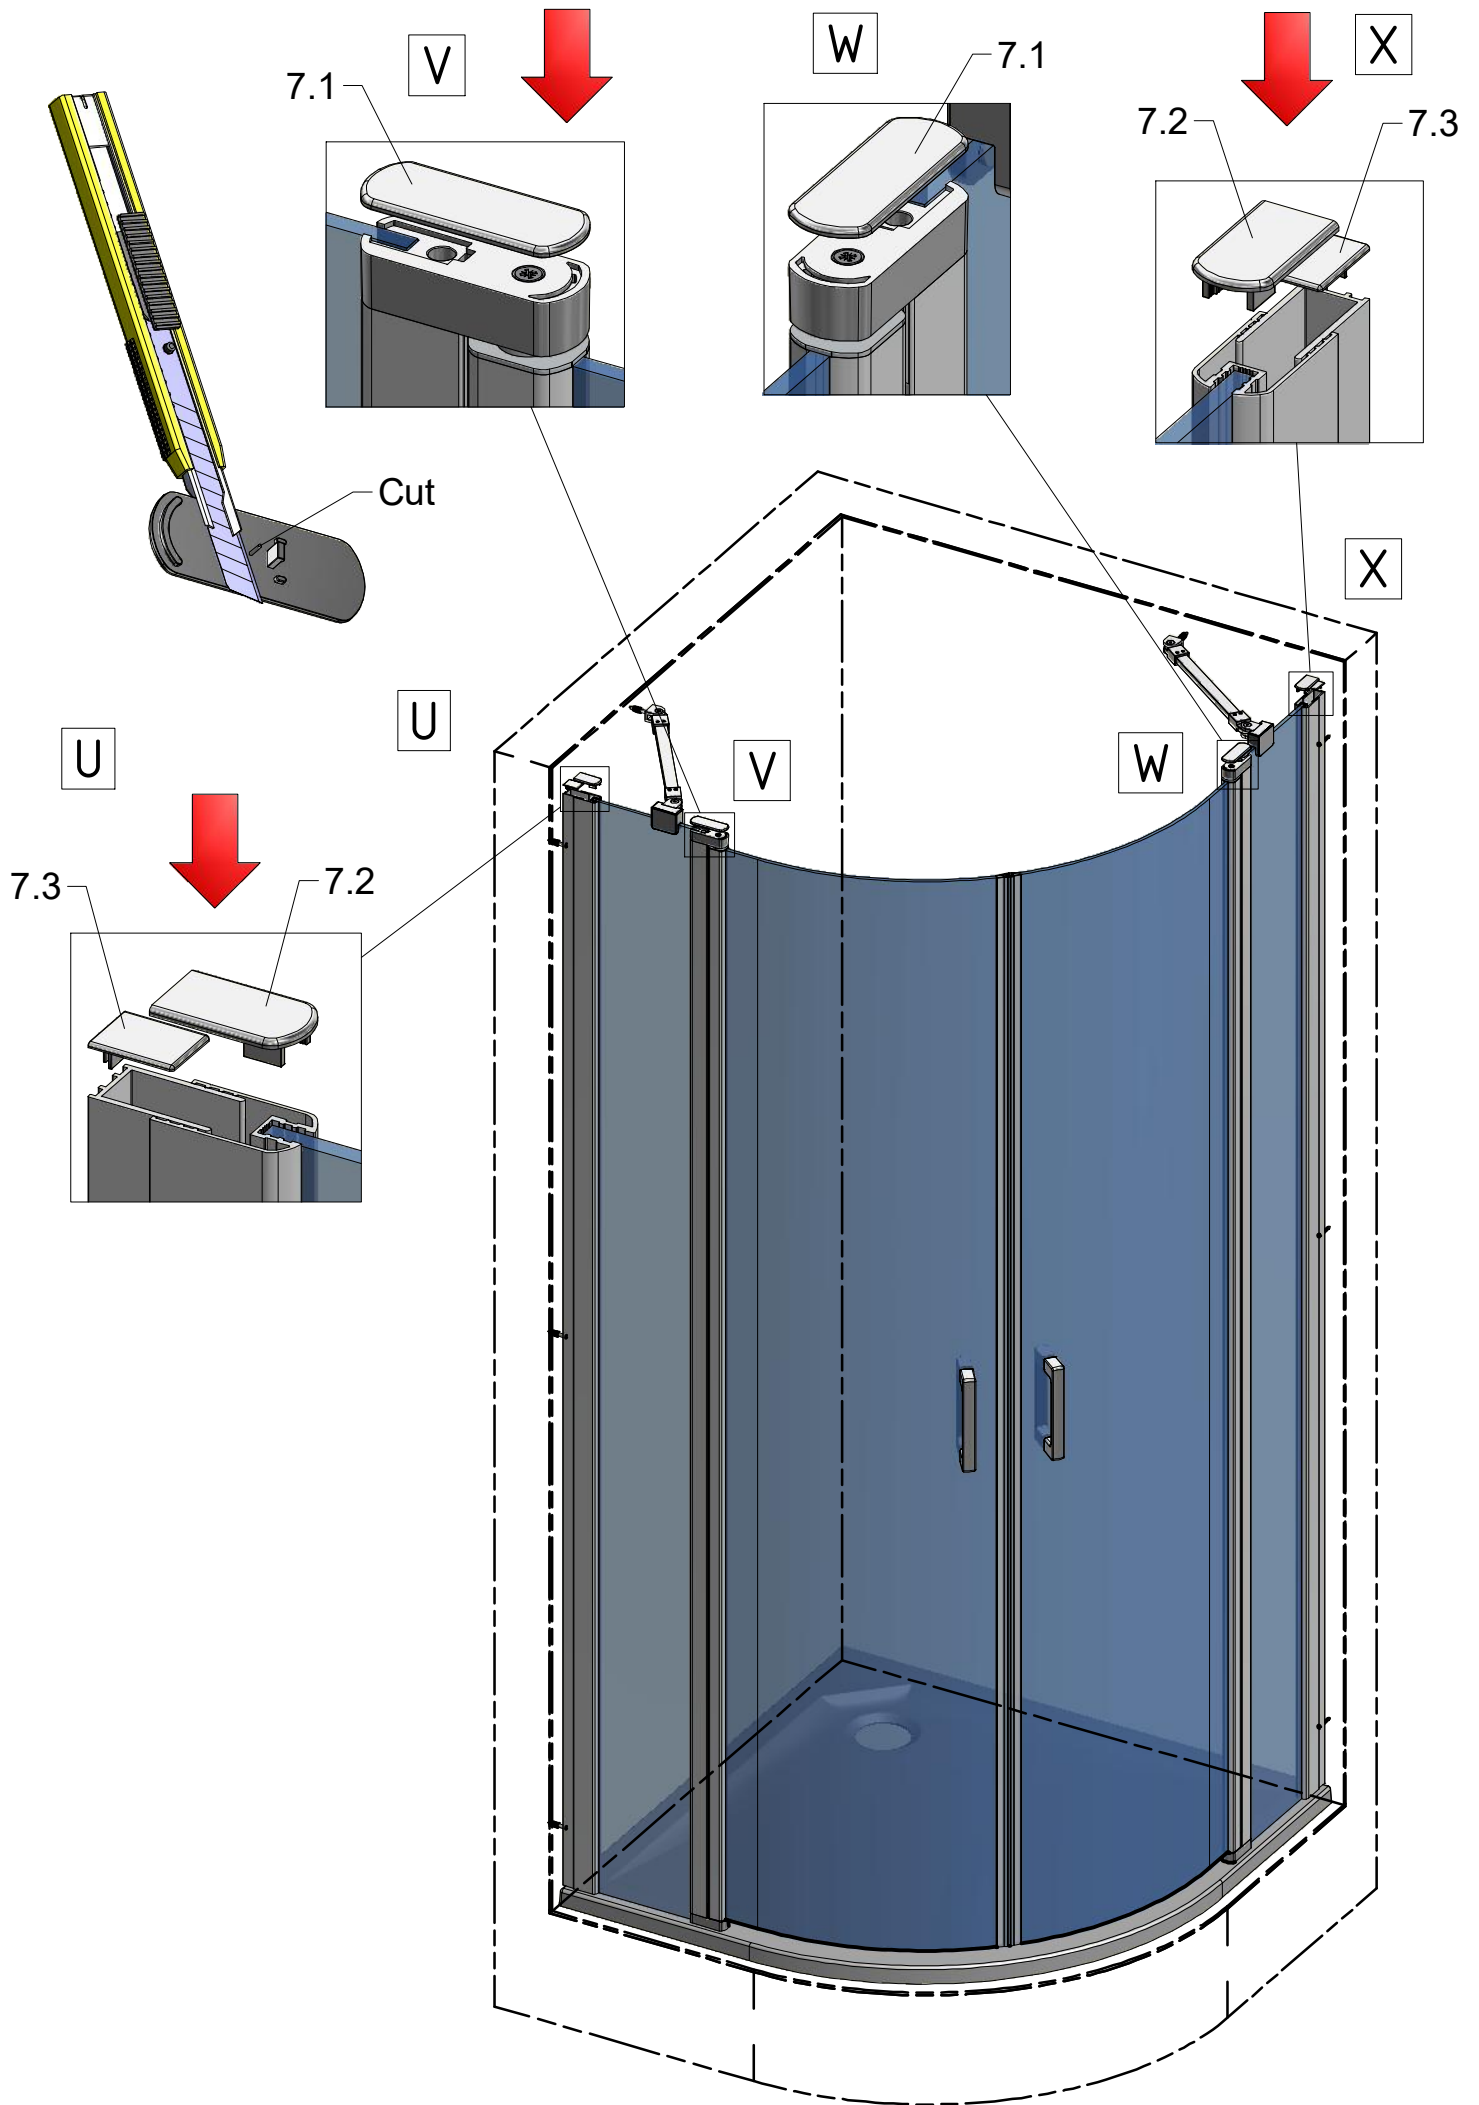

CI P55

CI P55				
TYPE	X (mm)	Y (mm)	C (mm)	S (mm)
900	858-883	867-892	455	275-300
1000	958-983	967-992	455	375-400

Mounting without threshold bar

Mounting with threshold bar

Cut the threshold profile to the length L3

Glue the double-sided tape to the tray

Mounting with threshold bar
Tear off the sealing flag

24 h

SILICONE

SILICONE

SILICONE
MIN 100mm

SILICONE
MIN 100mm

Roth Energy and Sanitary Systems