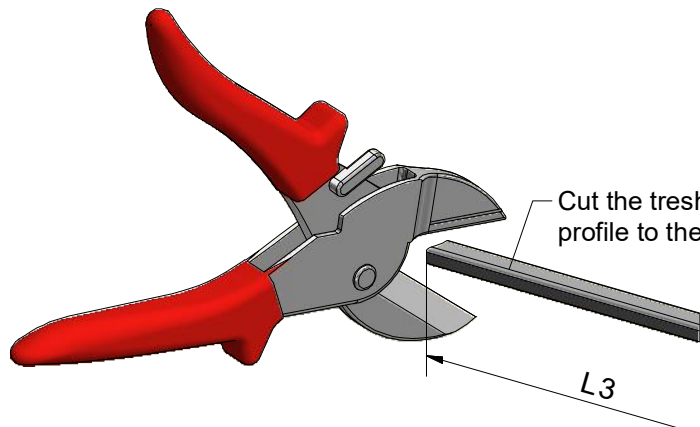

CI P55

CI P55				
TYPE	X (mm)	Y (mm)	C (mm)	S (mm)
900	858-883	867-892	455	275-300
1000	958-983	967-992	455	375-400

Mounting without threshold bar

Mounting with threshold bar

Cut the threshold profile to the length L3

Glue the double-sided tape to the tray

Mounting with threshold bar
Tear off the sealing flag

24 h

SILICONE

SILICONE

SILICONE
MIN 100mm

SILICONE
MIN 100mm

Roth Energy and Sanitary Systems