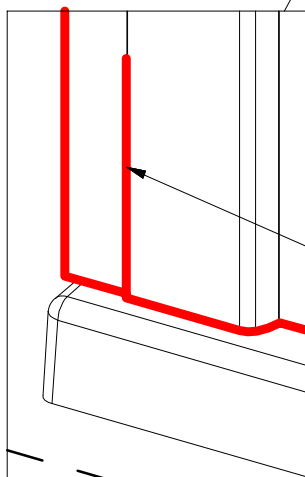

Glue the double-sided tape to the tray

Mounting with threshold bar
Tear off the sealing flag

24 h

SILICONE

SILICONE

SILICONE
MIN 100mm

SILICONE
MIN 100mm

Roth Energy and Sanitary Systems