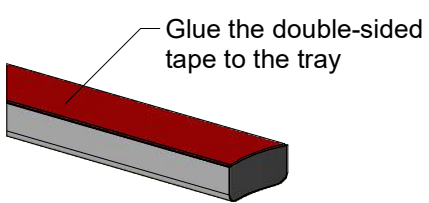

CI P55

CI P55				
TYPE	X (mm)	Y (mm)	C (mm)	S (mm)
900	858-883	867-892	455	275-300
1000	958-983	967-992	455	375-400

Mounting without threshold bar

Mounting with threshold bar

Cut the threshold profile to the length L3

Glue the double-sided tape to the tray

Mounting with threshold bar
Tear off the sealing flag

24 h

SILICONE

SILICONE

SILICONE
MIN 100mm

SILICONE
MIN 100mm

Roth Energy and Sanitary Systems