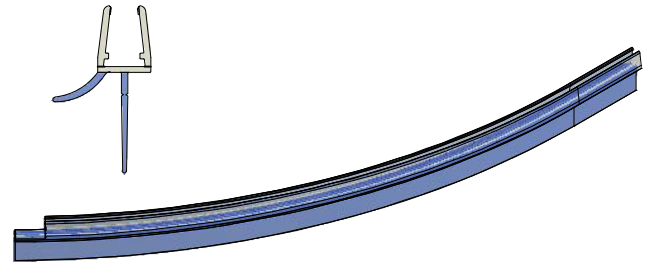

POS.	PREVIEW	PCS	SPARE PART
1.1		4	MA9747 (VPE) MB2419 (NPE)

2.1 V316

SIZE	clear glass+black	clear glass+brillant
900	ND03-0965-05-02	ND03-0965-00-02
1000	ND03-0970-05-02	ND03-0970-00-02

2. FIX

3.

4.

5.

8. MB0229 (VPE) MB2387 (NPE)

CI P55

CI P55				
TYPE	X (mm)	Y (mm)	C (mm)	S (mm)
900	858-883	867-892	455	275-300
1000	958-983	967-992	455	375-400

Mounting without threshold bar

Mounting with threshold bar

Cut the threshold profile to the length L3

Glue the double-sided tape to the tray

Mounting with threshold bar
Tear off the sealing flag

24 h

SILICONE

SILICONE

SILICONE
MIN 100mm

SILICONE
MIN 100mm

Roth Energy and Sanitary Systems