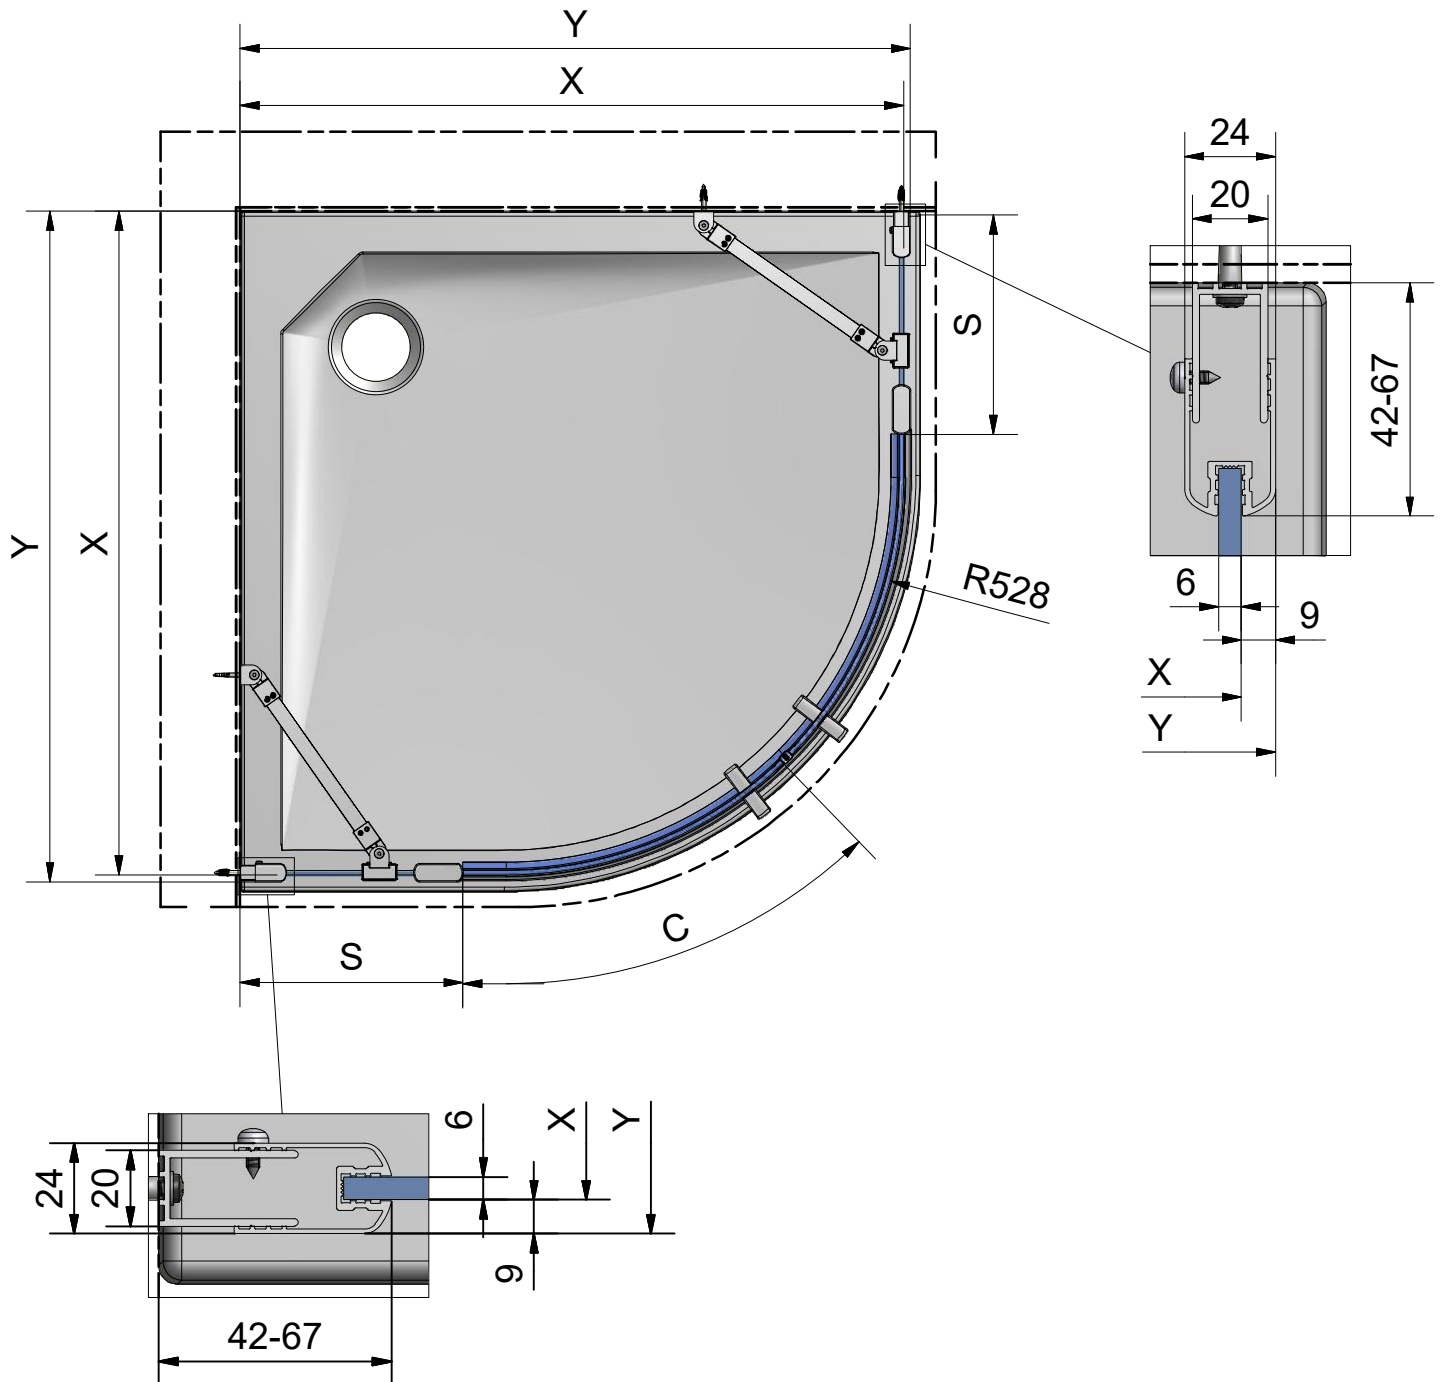

Assembling Instruction
Montageanleitung
Notice de montage
Montážní návod

Shower for life

CI P55

2. FIX

POS.	PREVIEW	PCS	SPARE PART
1.		2	ND02-0972-00-02 (VPE) ND02-0972-05-02 (NPE)
2.		2	FIX V316
3.		1	P6614
4.		1	P6617
5.		1	P6615 (VPE) P6943 (NPE)
6.		2	MA9198 (VPE) MB2332 (NPE)
7.	ACCESSORIES	1	P6317 (VPE) P6945 (NPE)
8.		2	MB0229 (VPE) MB2387 (NPE)
9.		2	P6135

POS.	PREVIEW	PCS	SPARE PART
1.1		4	MA9747 (VPE) MB2419 (NPE)

2.1 V316

SIZE	clear glass+black	clear glass+brillant
900	ND03-0965-05-02	ND03-0965-00-02
1000	ND03-0970-05-02	ND03-0970-00-02

2. FIX

3.

4.

5.

8. MB0229 (VPE) MB2387 (NPE)

CI P55

CI P55				
TYPE	X (mm)	Y (mm)	C (mm)	S (mm)
900	858-883	867-892	455	275-300
1000	958-983	967-992	455	375-400

Mounting without threshold bar

Mounting with threshold bar

Cut the threshold profile to the length L3

Glue the double-sided tape to the tray

Mounting with threshold bar
Tear off the sealing flag

24 h

SILICONE

SILICONE

SILICONE
MIN 100mm

SILICONE
MIN 100mm

Roth Energy and Sanitary Systems