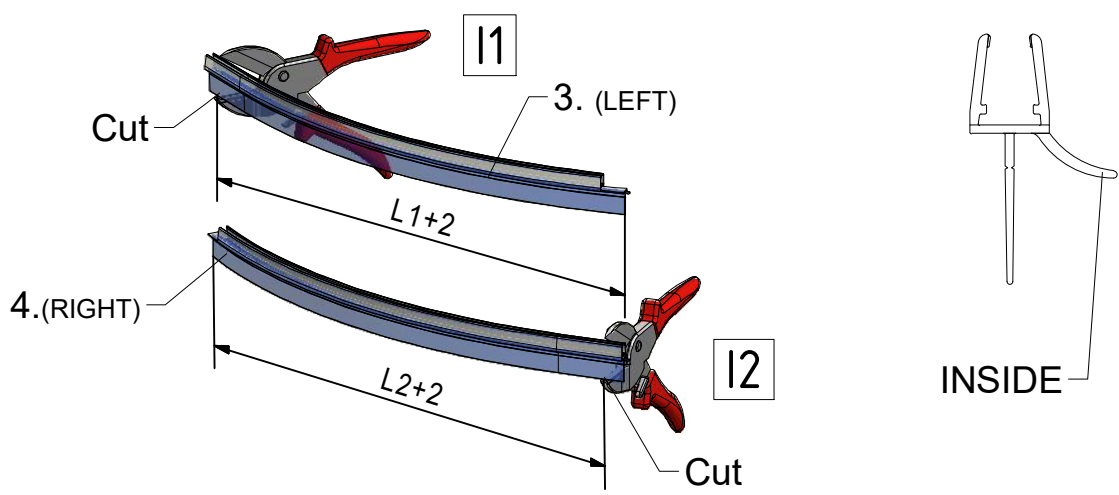

POS.	PREVIEW	PCS	SPARE PART
1.1		4	MA9747 (VPE) MB2419 (NPE)

2.1 V316

SIZE	clear glass+black	clear glass+brillant
900	ND03-0965-05-02	ND03-0965-00-02
1000	ND03-0970-05-02	ND03-0970-00-02

2. FIX

3.

4.

5.

8. MB0229 (VPE) MB2387 (NPE)

CI P55

CI P55				
TYPE	X (mm)	Y (mm)	C (mm)	S (mm)
900	858-883	867-892	455	275-300
1000	958-983	967-992	455	375-400

Mounting without threshold bar

Mounting with threshold bar

Cut the threshold profile to the length L3

Glue the double-sided tape to the tray

Mounting with threshold bar
Tear off the sealing flag

24 h

SILICONE

SILICONE

SILICONE
MIN 100mm

SILICONE
MIN 100mm

Roth Energy and Sanitary Systems