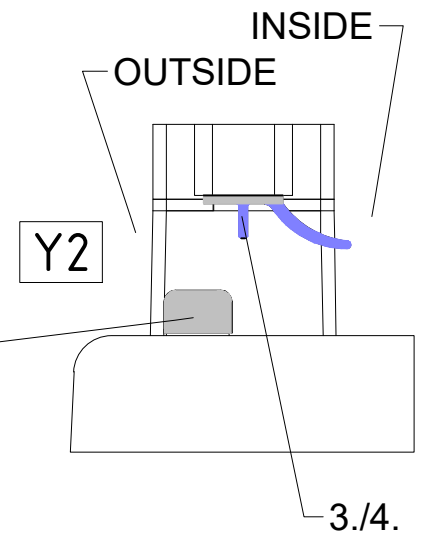

CI P55

CI P55				
TYPE	X (mm)	Y (mm)	C (mm)	S (mm)
900	858-883	867-892	455	275-300
1000	958-983	967-992	455	375-400

Mounting without threshold bar

Mounting with threshold bar

Cut the threshold profile to the length L3

Glue the double-sided tape to the tray

Mounting with threshold bar
Tear off the sealing flag

24 h

SILICONE

SILICONE

SILICONE
MIN 100mm

SILICONE
MIN 100mm

Roth Energy and Sanitary Systems