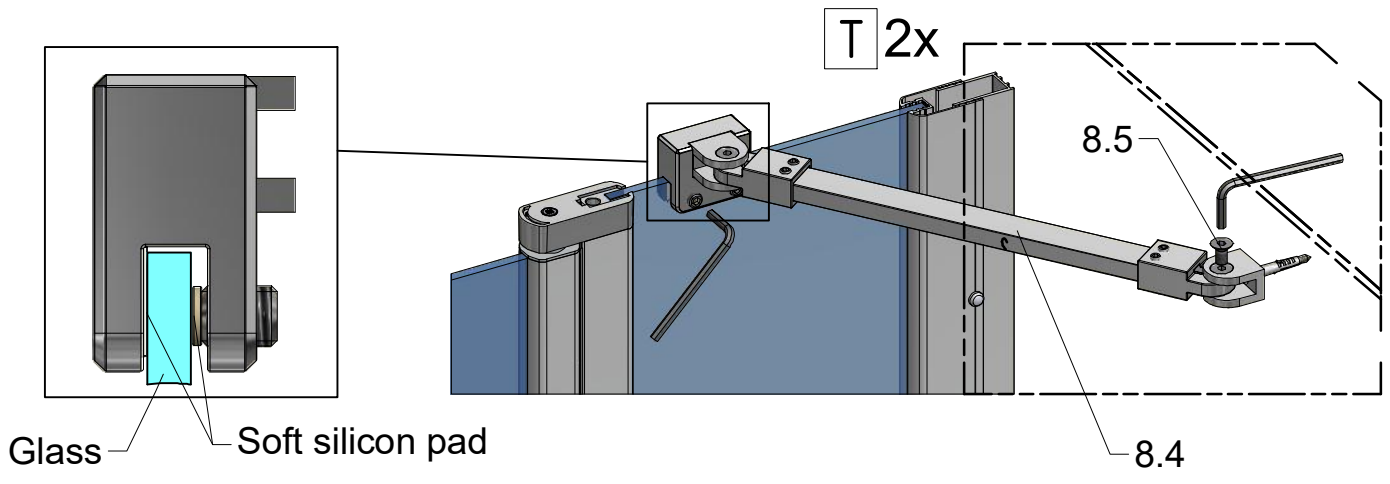

CI P55

CI P55				
TYPE	X (mm)	Y (mm)	C (mm)	S (mm)
900	858-883	867-892	455	275-300
1000	958-983	967-992	455	375-400

Mounting without threshold bar

Mounting with threshold bar

Cut the threshold profile to the length L3

Glue the double-sided tape to the tray

Mounting with threshold bar
Tear off the sealing flag

24 h

SILICONE

SILICONE

SILICONE
MIN 100mm

SILICONE
MIN 100mm

Roth Energy and Sanitary Systems