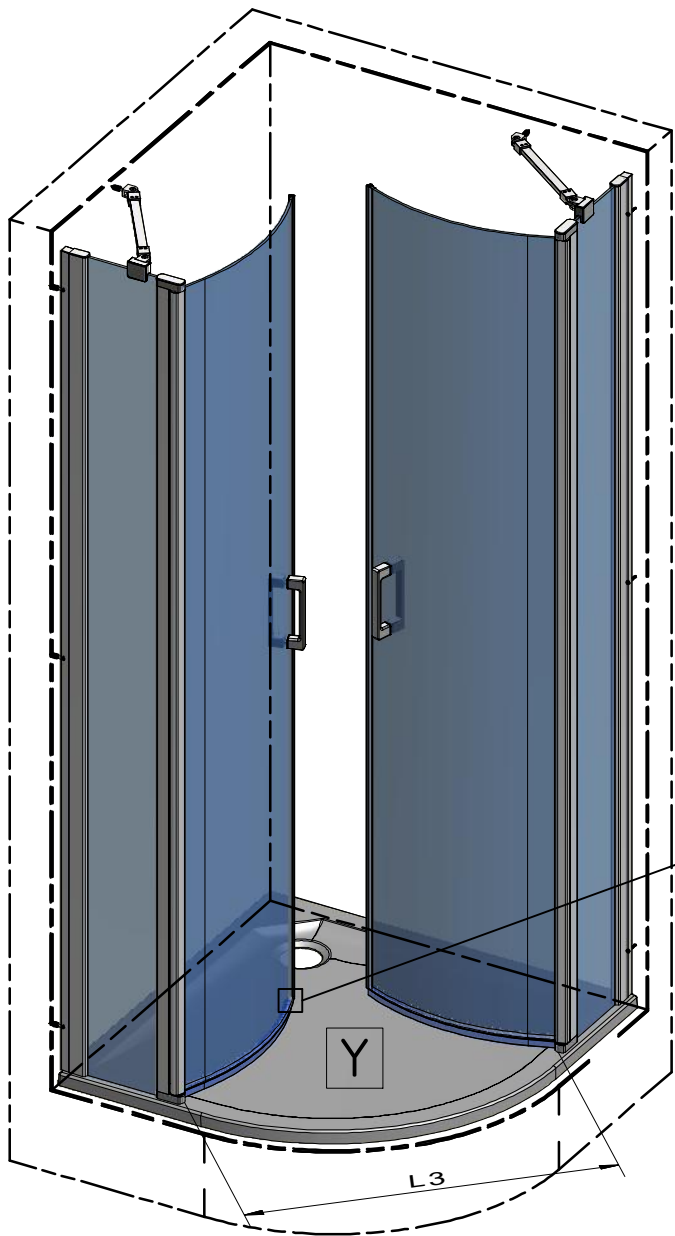

CI P55

CI P55				
TYPE	X (mm)	Y (mm)	C (mm)	S (mm)
900	858-883	867-892	455	275-300
1000	958-983	967-992	455	375-400

Mounting without threshold bar

Mounting with threshold bar

Cut the threshold profile to the length L3

Glue the double-sided tape to the tray

Mounting with threshold bar
Tear off the sealing flag

24 h

SILICONE

SILICONE

SILICONE
MIN 100mm

SILICONE
MIN 100mm

Roth Energy and Sanitary Systems