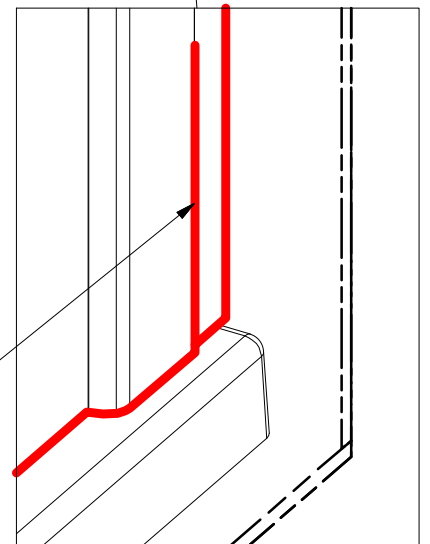

Glue the double-sided tape to the tray

Mounting with threshold bar
Tear off the sealing flag

24 h

SILICONE

SILICONE

SILICONE
MIN 100mm

SILICONE
MIN 100mm

Roth Energy and Sanitary Systems