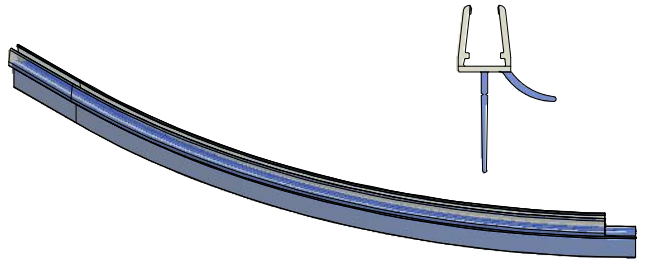

POS.	PREVIEW	PCS	SPARE PART
1.1		4	MA9747 (VPE) MB2419 (NPE)

2.1 V316

SIZE	clear glass+black	clear glass+brillant
900	ND03-0965-05-02	ND03-0965-00-02
1000	ND03-0970-05-02	ND03-0970-00-02

2. FIX

3.

4.

5.

8. MB0229 (VPE) MB2387 (NPE)

CI P55

CI P55				
TYPE	X (mm)	Y (mm)	C (mm)	S (mm)
900	858-883	867-892	455	275-300
1000	958-983	967-992	455	375-400

Mounting without threshold bar

Mounting with threshold bar

Cut the threshold profile to the length L3

Glue the double-sided tape to the tray

Mounting with threshold bar
Tear off the sealing flag

24 h

SILICONE

SILICONE

SILICONE
MIN 100mm

SILICONE
MIN 100mm

Roth Energy and Sanitary Systems