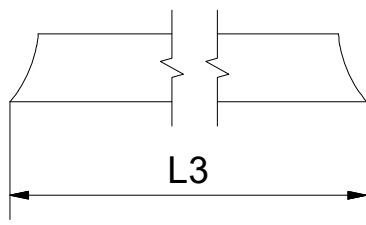

CI P55

CI P55				
TYPE	X (mm)	Y (mm)	C (mm)	S (mm)
900	858-883	867-892	455	275-300
1000	958-983	967-992	455	375-400

Mounting without threshold bar

Mounting with threshold bar

Cut the threshold profile to the length L3

Glue the double-sided tape to the tray

Mounting with threshold bar
Tear off the sealing flag

24 h

SILICONE

SILICONE

SILICONE
MIN 100mm

SILICONE
MIN 100mm

Roth Energy and Sanitary Systems