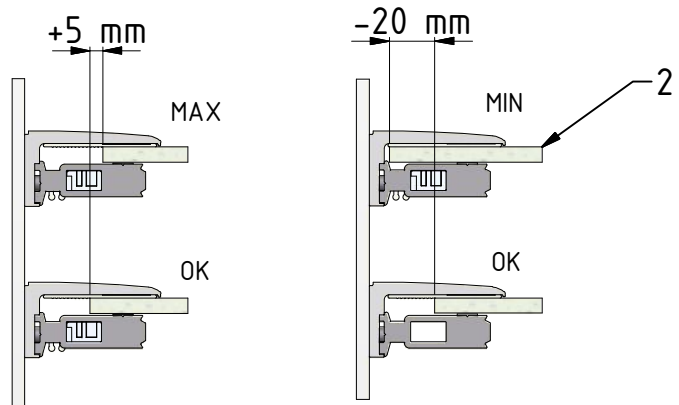

M6x18 is only for 6mm GLASS!!!

M6x20 is only for 8mm GLASS!!!

I,J,K

I,J,K

T1

T2

T3

T4