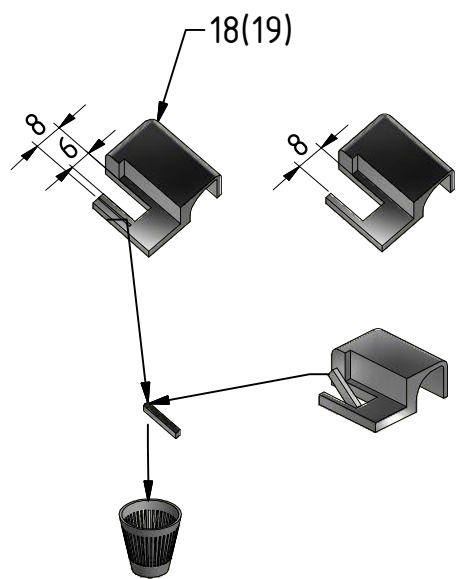

M6x18 is only for 6mm GLASS!!!

M6x20 is only for 8mm GLASS!!!

I,J,K

I,J,K

T1

T2

T3

T4