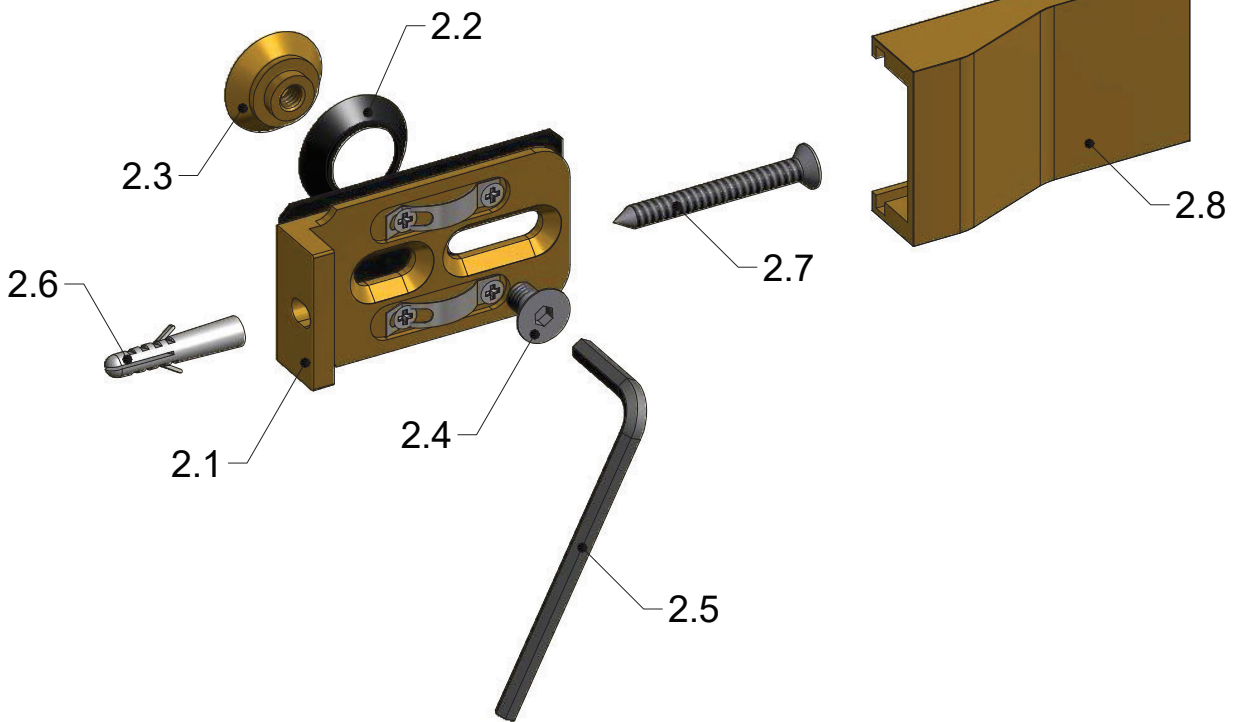

MELINA TWF

Wall clamp

Wall bar

MI TWF

POS	PREVIEW	PCS	SPARE PART
1		1	V322
2		2	P334
3		1	MB3246
4		1	P335

1. V322

SIZE	GLASS	SPARE PART
800	clear glass	ND03-0981-02
900	clear glass	ND03-0982-02
1000	clear glass	ND03-0983-02
1100	clear glass	ND03-0984-02
1200	clear glass	ND03-0985-02
1300	clear glass	ND03-0986-02
1400	clear glass	ND03-0987-02
1500	clear glass	ND03-0988-02
1600	clear glass	ND03-0989-02

2. P334

Wall clamp colour	SPARE PART
chrome	MB3215
black	MB3216
gold	MB3217

3. P335

Wall bar colour	SPARE PART
chrome	MB3218
black	MB3219
gold	MB3220