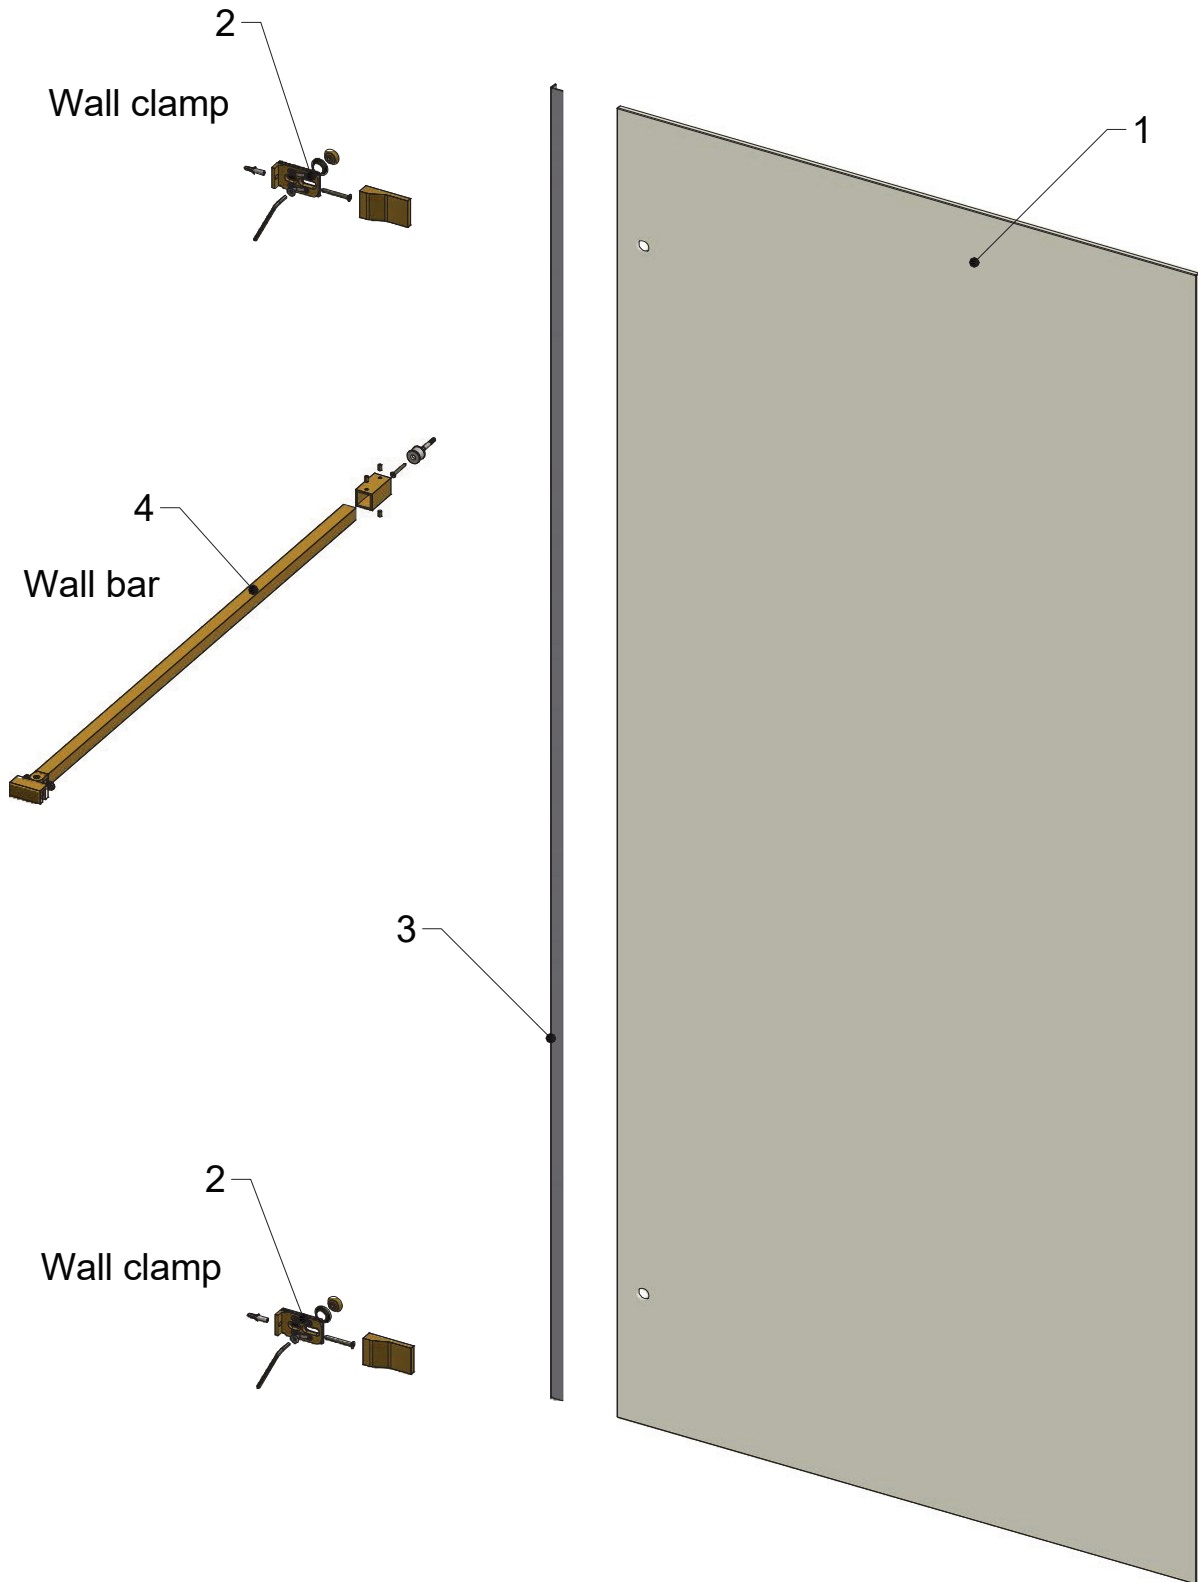

MELINA TWF

Wall clamp

Wall bar

MI TWF

POS	PREVIEW	PCS	SPARE PART
1		1	V322
2		2	P334
3		1	MB3246
4		1	P335

1. V322

SIZE	GLASS	SPARE PART
800	clear glass	ND03-0981-02
900	clear glass	ND03-0982-02
1000	clear glass	ND03-0983-02
1100	clear glass	ND03-0984-02
1200	clear glass	ND03-0985-02
1300	clear glass	ND03-0986-02
1400	clear glass	ND03-0987-02
1500	clear glass	ND03-0988-02
1600	clear glass	ND03-0989-02

2. P334

Wall clamp colour	SPARE PART
chrome	MB3215
black	MB3216
gold	MB3217

3. P335

Wall bar colour	SPARE PART
chrome	MB3218
black	MB3219
gold	MB3220