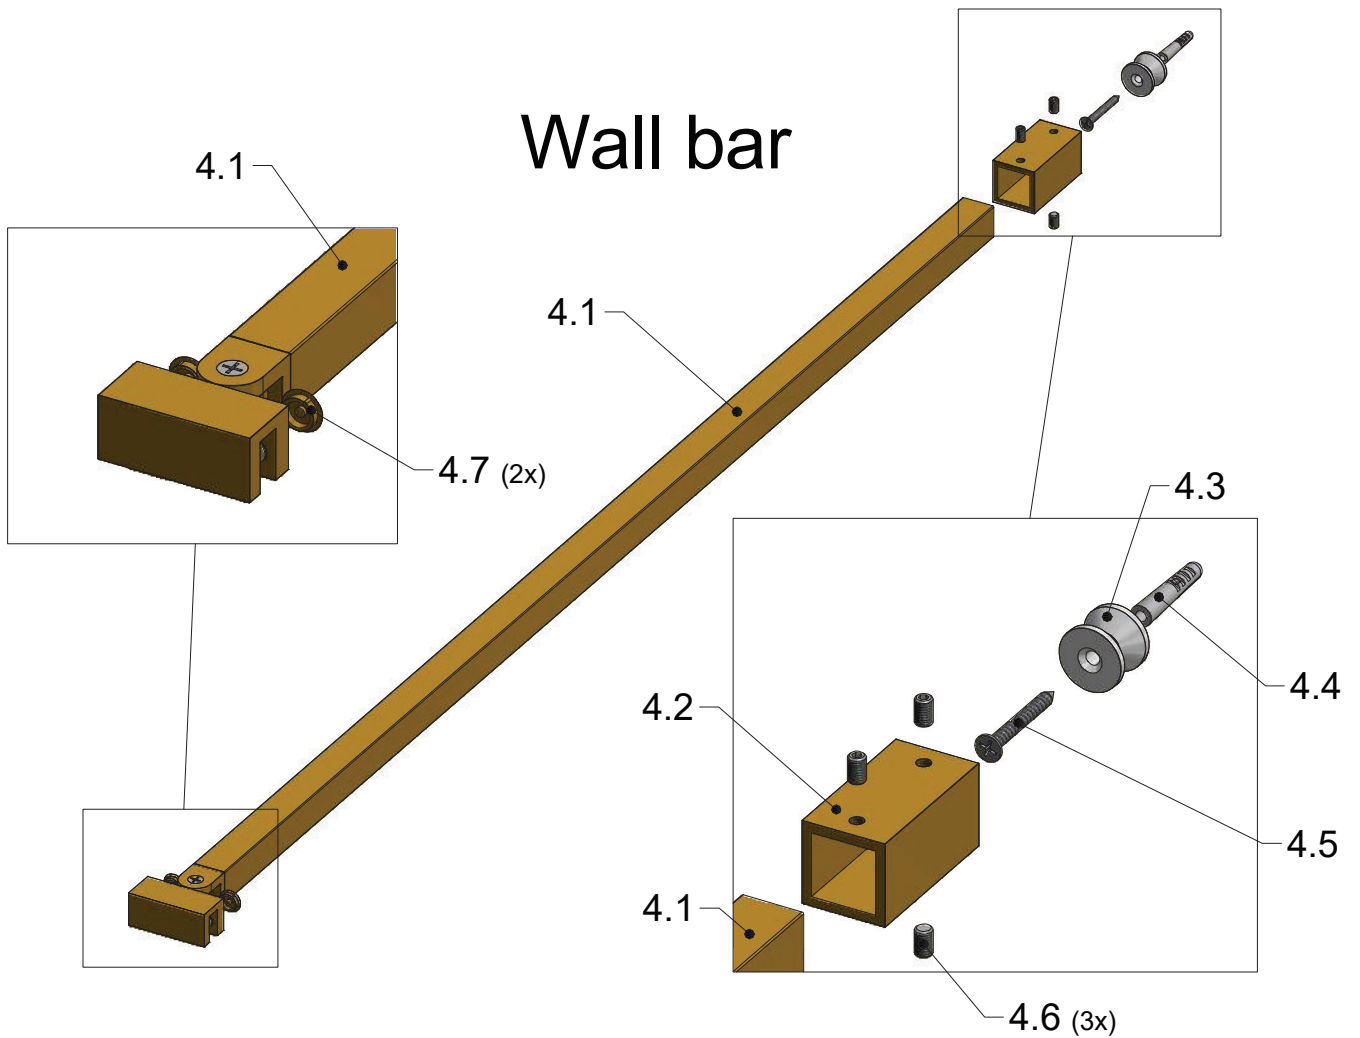

MELINA TWF

Wall clamp

Wall bar

MI TWF

POS	PREVIEW	PCS	SPARE PART
1		1	V322
2		2	P334
3		1	MB3246
4		1	P335

1. V322

SIZE	GLASS	SPARE PART
800	clear glass	ND03-0981-02
900	clear glass	ND03-0982-02
1000	clear glass	ND03-0983-02
1100	clear glass	ND03-0984-02
1200	clear glass	ND03-0985-02
1300	clear glass	ND03-0986-02
1400	clear glass	ND03-0987-02
1500	clear glass	ND03-0988-02
1600	clear glass	ND03-0989-02

2. P334

Wall clamp colour	SPARE PART
chrome	MB3215
black	MB3216
gold	MB3217

3. P335

Wall bar colour	SPARE PART
chrome	MB3218
black	MB3219
gold	MB3220