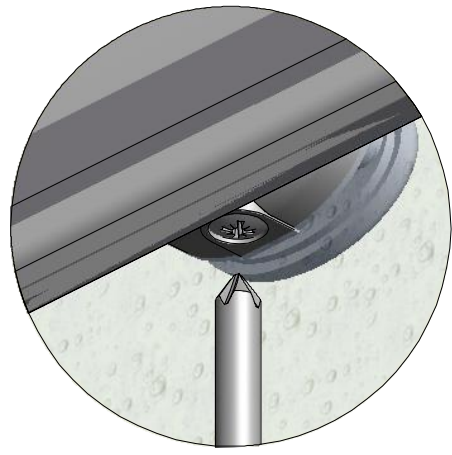

AA1

AA2

AA3

AB

AC1 6x

AC2 6x

TOOL

AC3 6x

TOOL

AD

SILICONE MIN 100mm

V244	800	brillant+clear glass	ND03-0784-00-02
		brillant+grape	ND03-0784-00-11
		white+clear glass	ND03-0784-04-02
		white+grape	ND03-0784-04-11
	900	brillant+clear glass	ND03-0785-00-02
		brillant+grape	ND03-0785-00-11
		white+clear glass	ND03-0785-04-02
		white+grape	ND03-0785-04-11