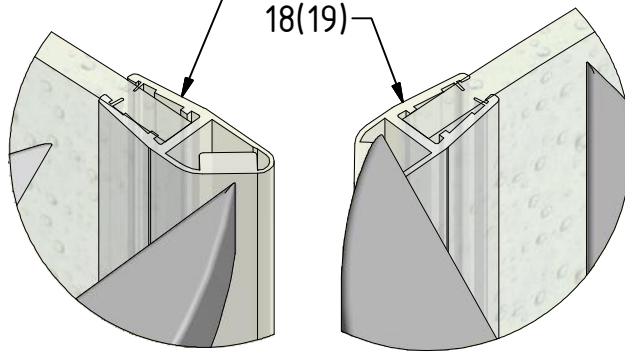

U1

W

U2

T

S

Z

V

AA1

AA1

AA2

AA3

AB

AC1 6x

AC2 6x

TOOL

AC3 6x

TOOL

AD

SILICONE MIN 100mm

V244	800	brillant+clear glass	ND03-0784-00-02
		brillant+grape	ND03-0784-00-11
		white+clear glass	ND03-0784-04-02
		white+grape	ND03-0784-04-11
	900	brillant+clear glass	ND03-0785-00-02
		brillant+grape	ND03-0785-00-11
		white+clear glass	ND03-0785-04-02
		white+grape	ND03-0785-04-11