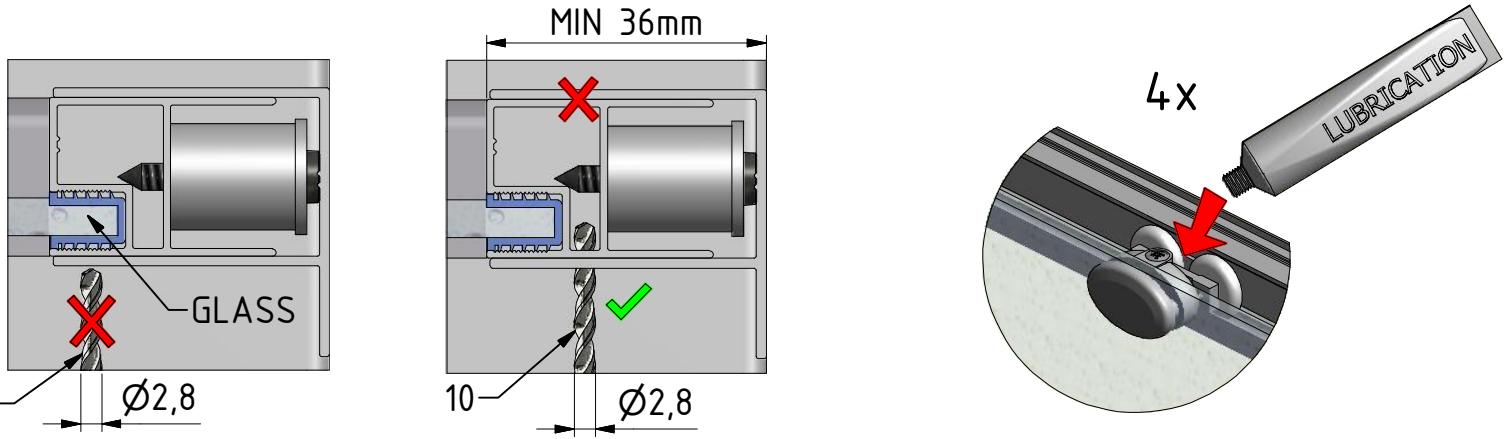

AC1 6x

AC2 6x

TOOL

AC3 6x

TOOL