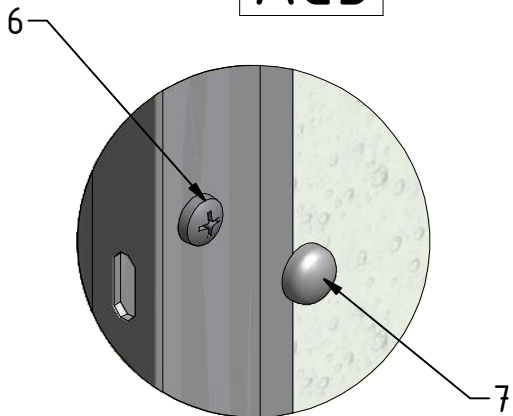

AA1

AA2

AA3

AB

AC1 6x

AC2 6x

TOOL

AC3 6x

TOOL

AD

SILICONE MIN 100mm

V244	800	brillant+clear glass	ND03-0784-00-02
		brillant+grape	ND03-0784-00-11
		white+clear glass	ND03-0784-04-02
		white+grape	ND03-0784-04-11
	900	brillant+clear glass	ND03-0785-00-02
		brillant+grape	ND03-0785-00-11
		white+clear glass	ND03-0785-04-02
		white+grape	ND03-0785-04-11