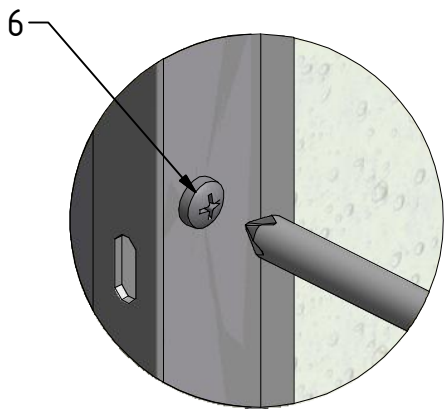

AA1

AA2

AA3

AB

AC1 6x

AC2 6x

TOOL

AC3 6x

TOOL

AD

SILICONE MIN 100mm

V244	800	brillant+clear glass	ND03-0784-00-02
		brillant+grape	ND03-0784-00-11
		white+clear glass	ND03-0784-04-02
		white+grape	ND03-0784-04-11
	900	brillant+clear glass	ND03-0785-00-02
		brillant+grape	ND03-0785-00-11
		white+clear glass	ND03-0785-04-02
		white+grape	ND03-0785-04-11