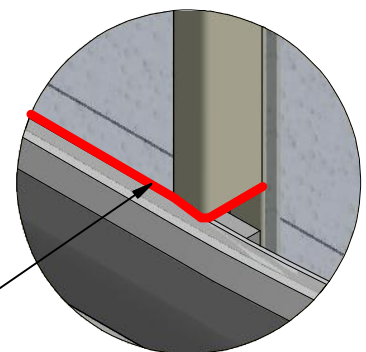

TOOL

AD

SILICONE MIN 100mm

V244	800	brillant+clear glass	ND03-0784-00-02
		brillant+grape	ND03-0784-00-11
		white+clear glass	ND03-0784-04-02
		white+grape	ND03-0784-04-11
	900	brillant+clear glass	ND03-0785-00-02
		brillant+grape	ND03-0785-00-11
		white+clear glass	ND03-0785-04-02
		white+grape	ND03-0785-04-11