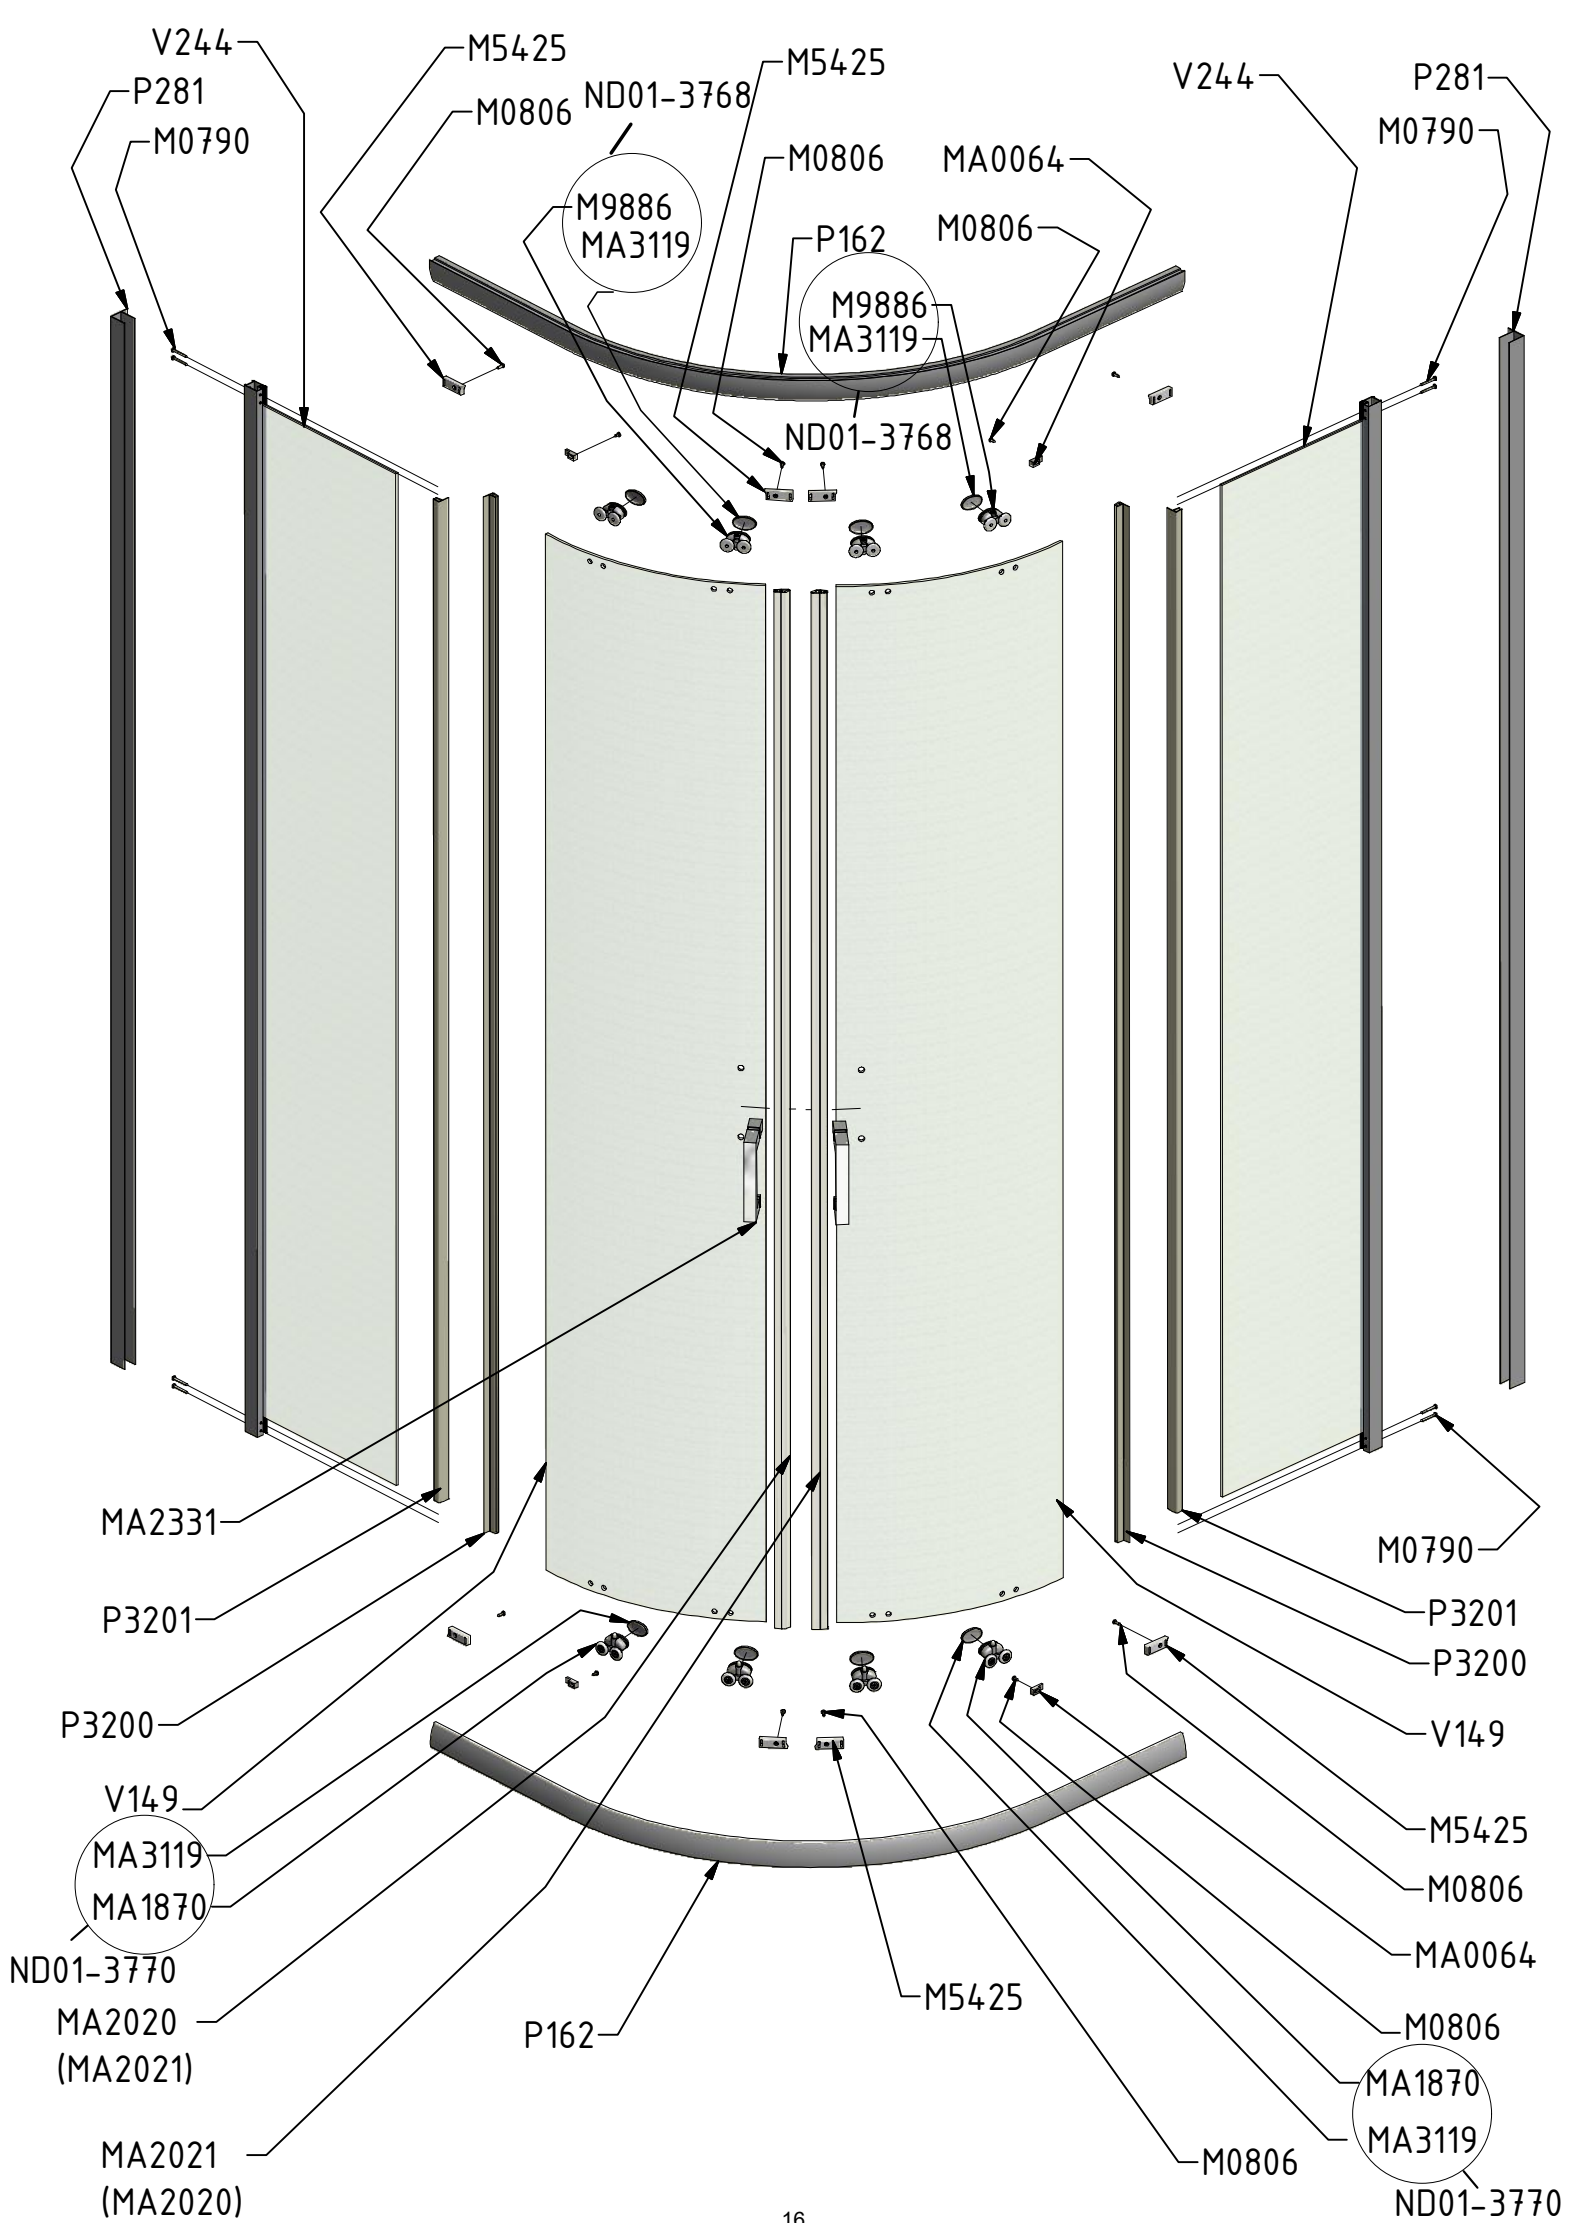

TOOL

AD

SILICONE MIN 100mm

V244	800	brillant+clear glass	ND03-0784-00-02
		brillant+grape	ND03-0784-00-11
		white+clear glass	ND03-0784-04-02
		white+grape	ND03-0784-04-11
	900	brillant+clear glass	ND03-0785-00-02
		brillant+grape	ND03-0785-00-11
		white+clear glass	ND03-0785-04-02
		white+grape	ND03-0785-04-11